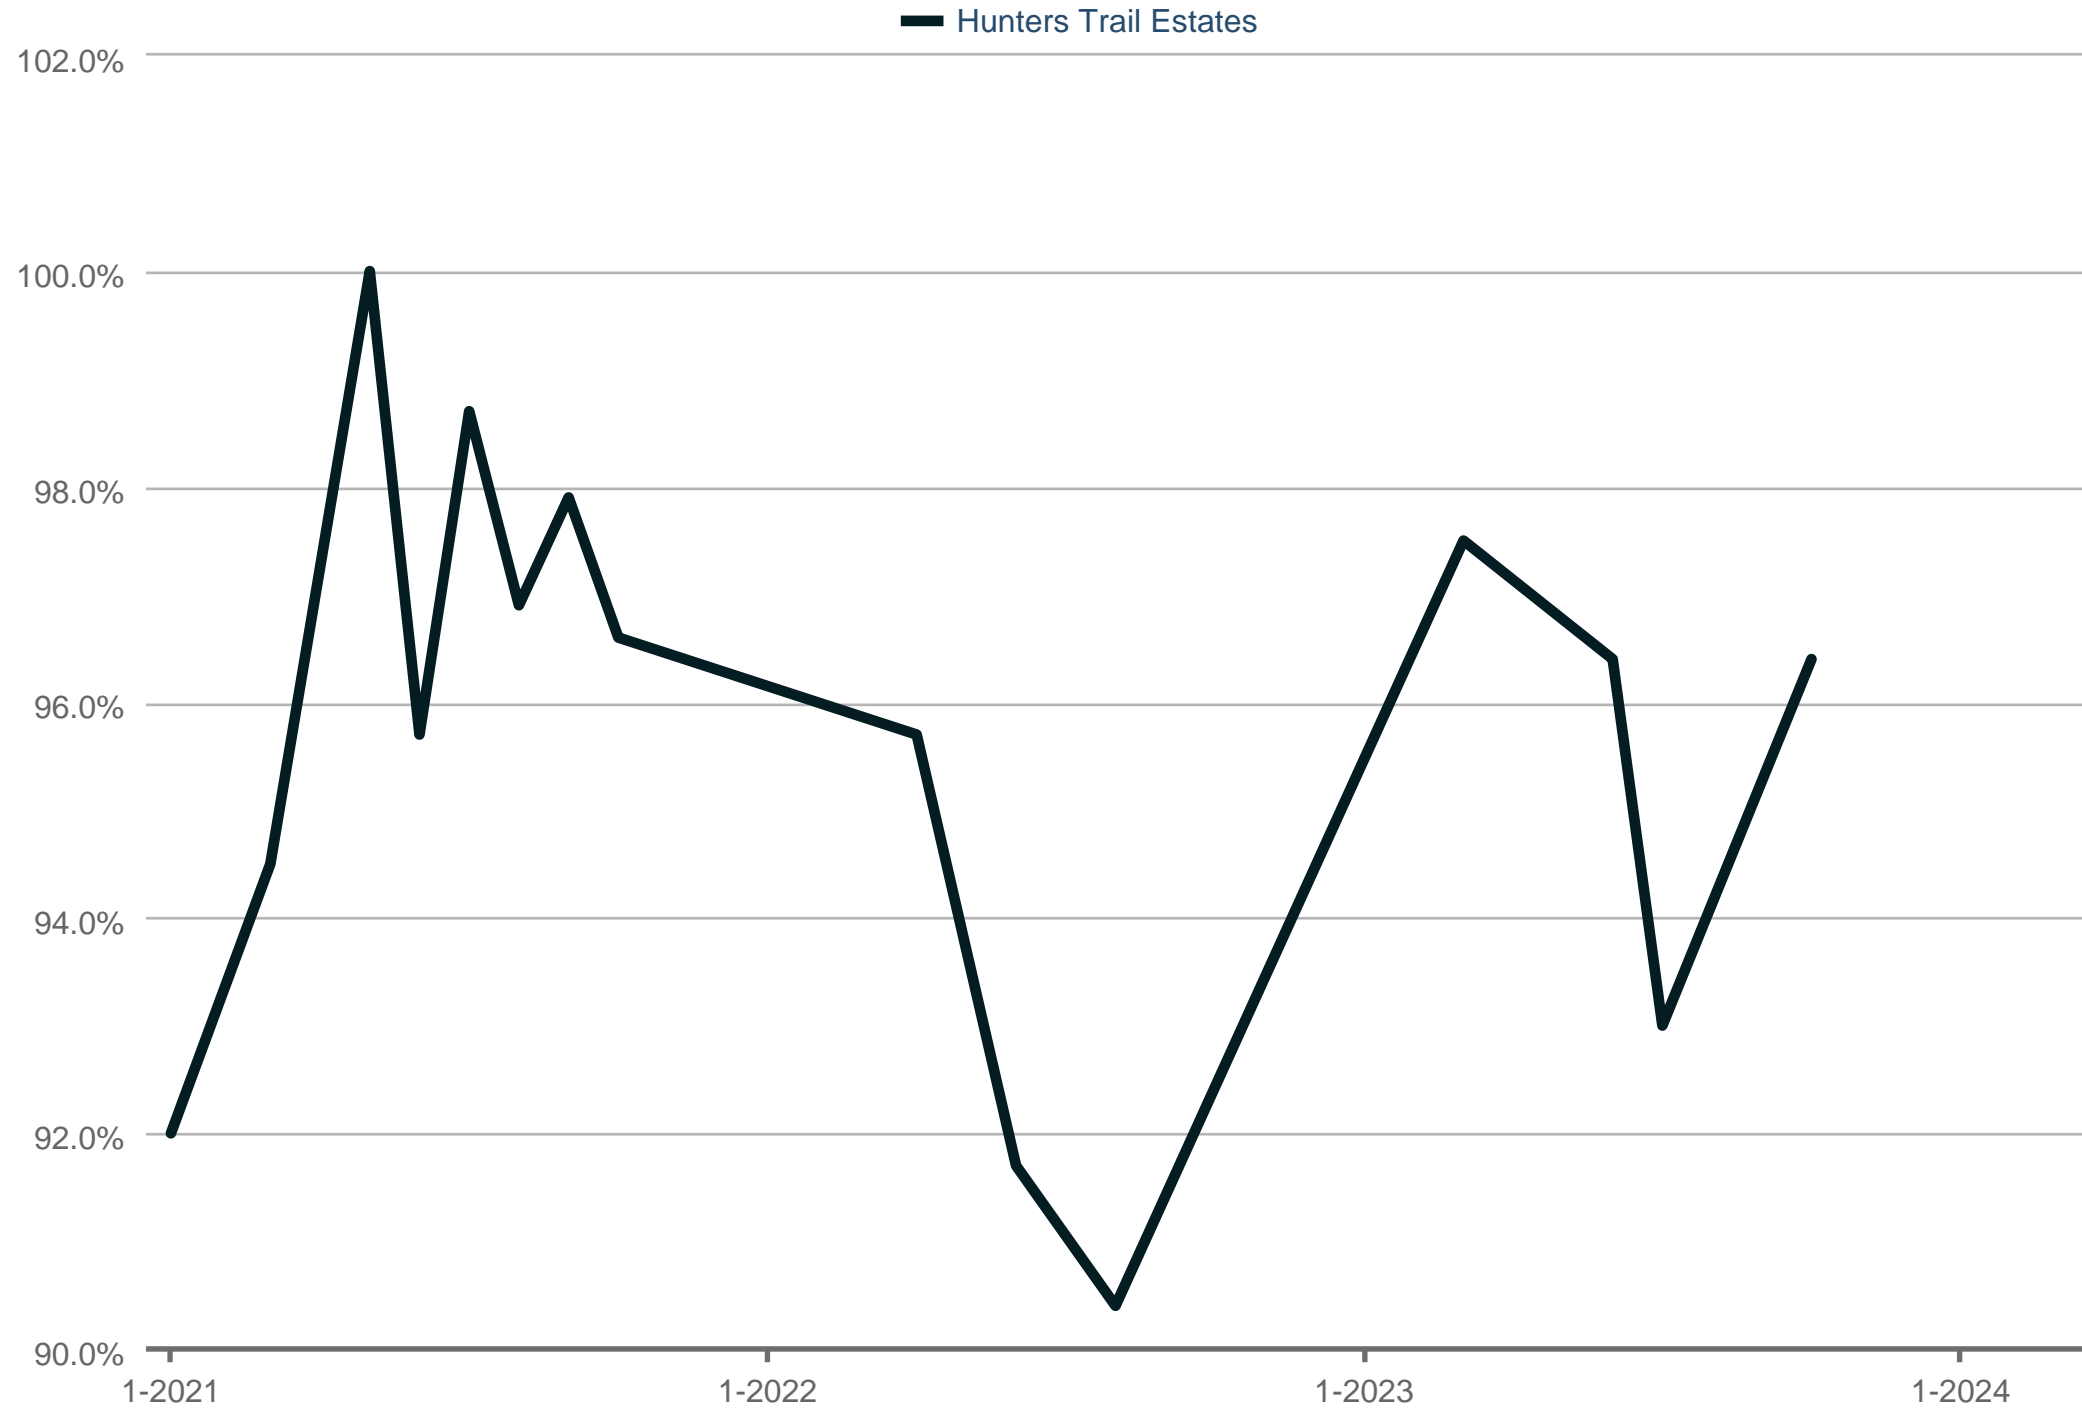

Average Percent of Last List Price

Hunters Trail Estates

Each data point is one month of activity. Data is from April 20, 2024.