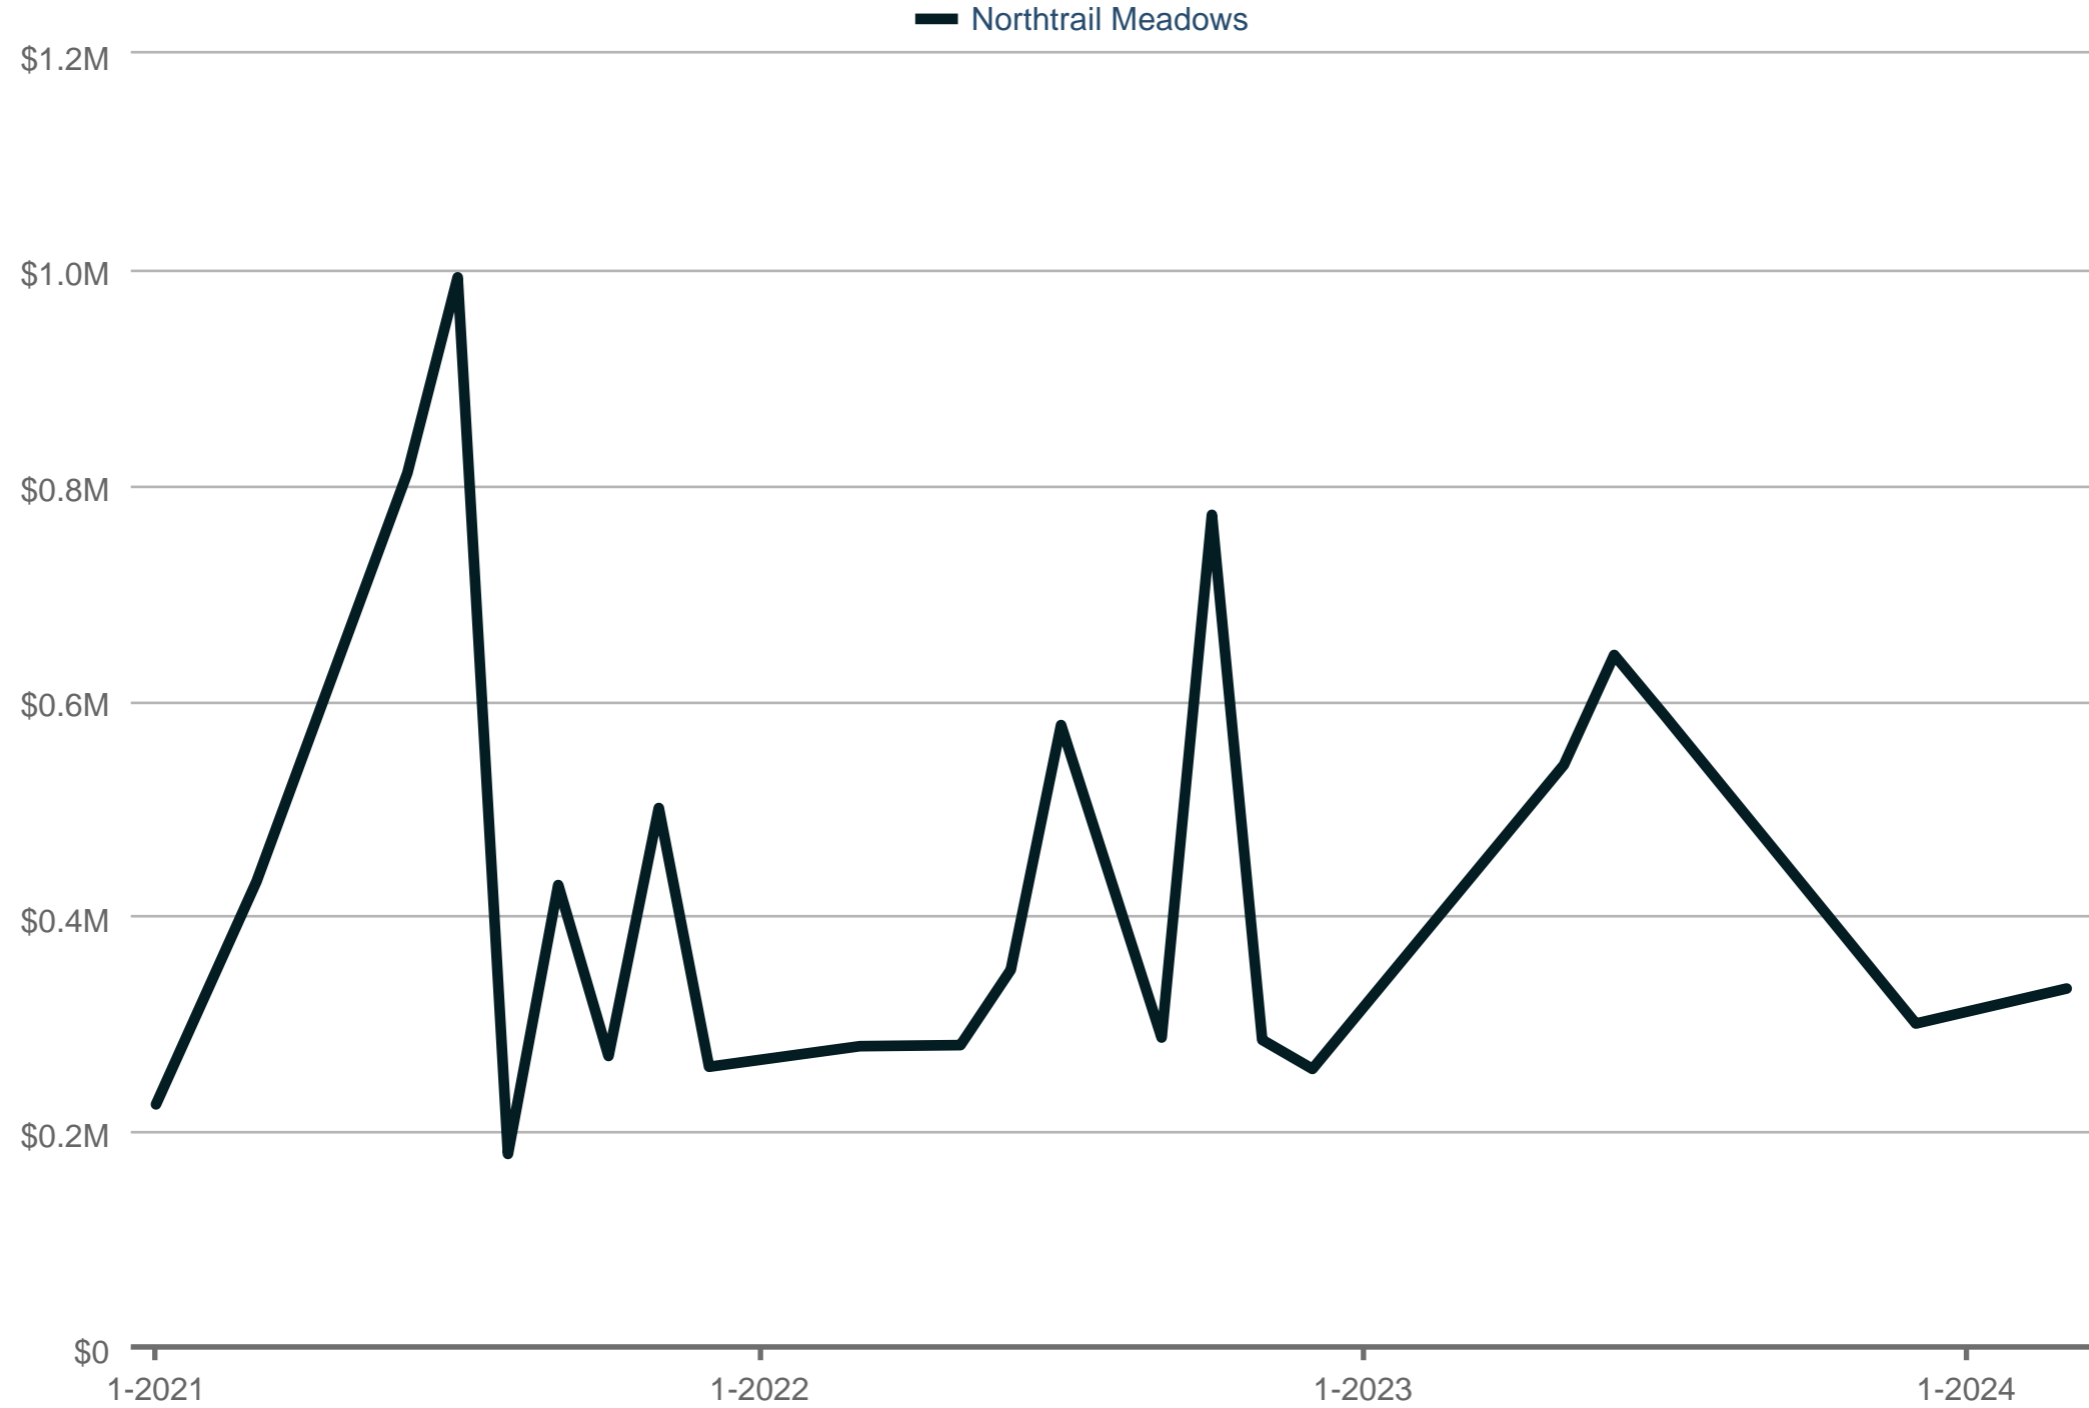

Dollar Volume of Closed Sales

Northtrail Meadows
Each data point is one month of activity. Data is from April 25, 2024.