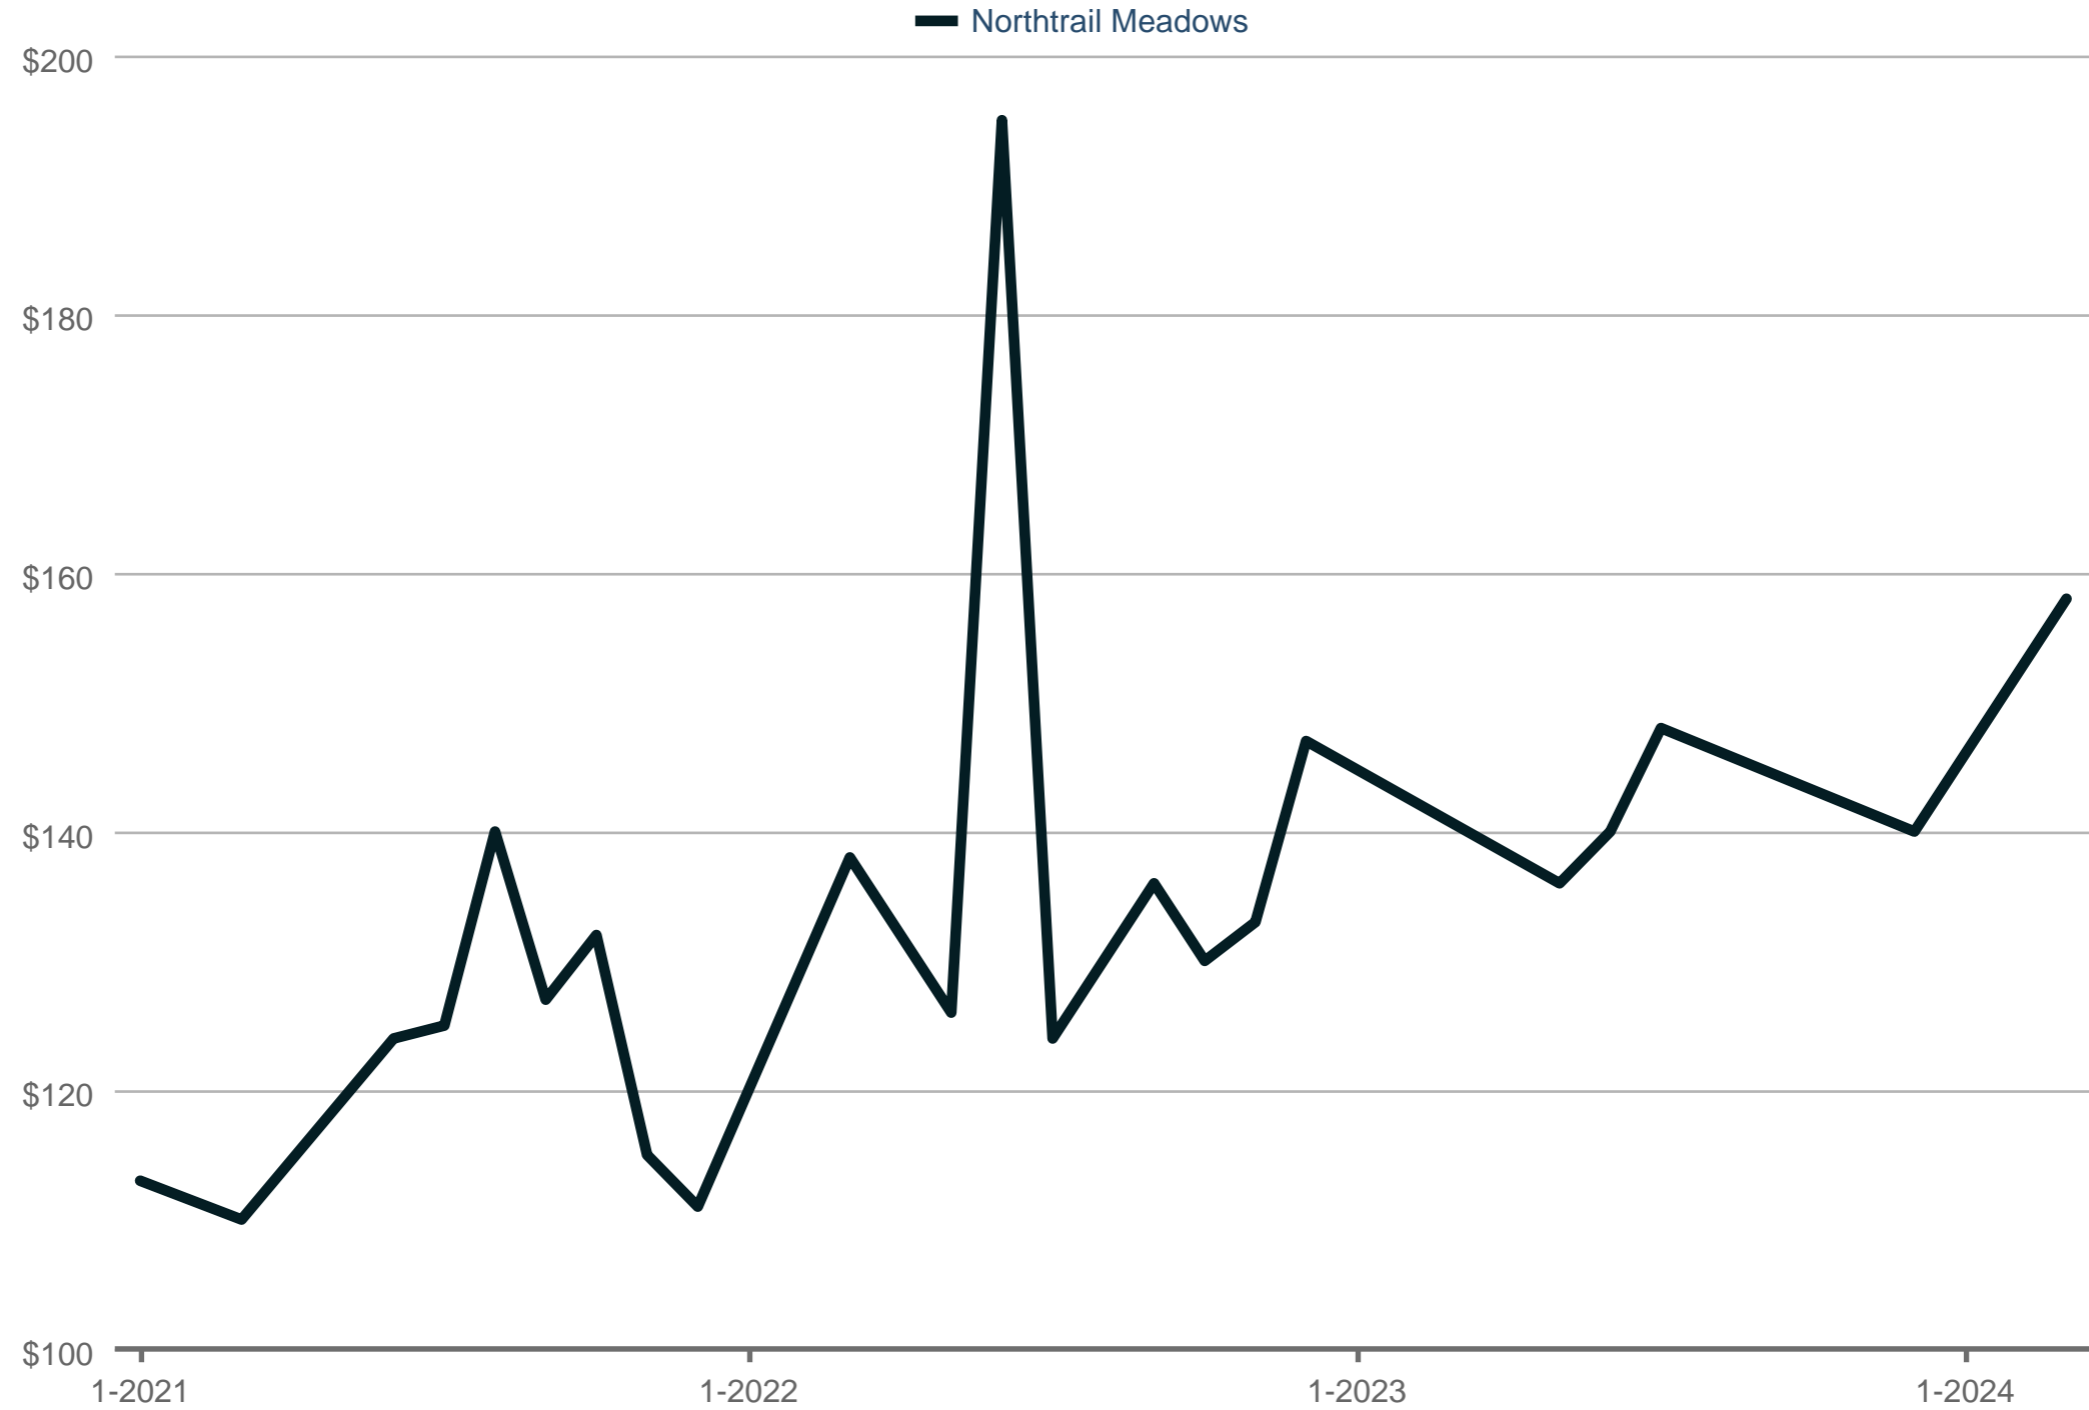

Average Price Per Square Foot

Northtrail Meadows

Each data point is one month of activity. Data is from April 19, 2024.