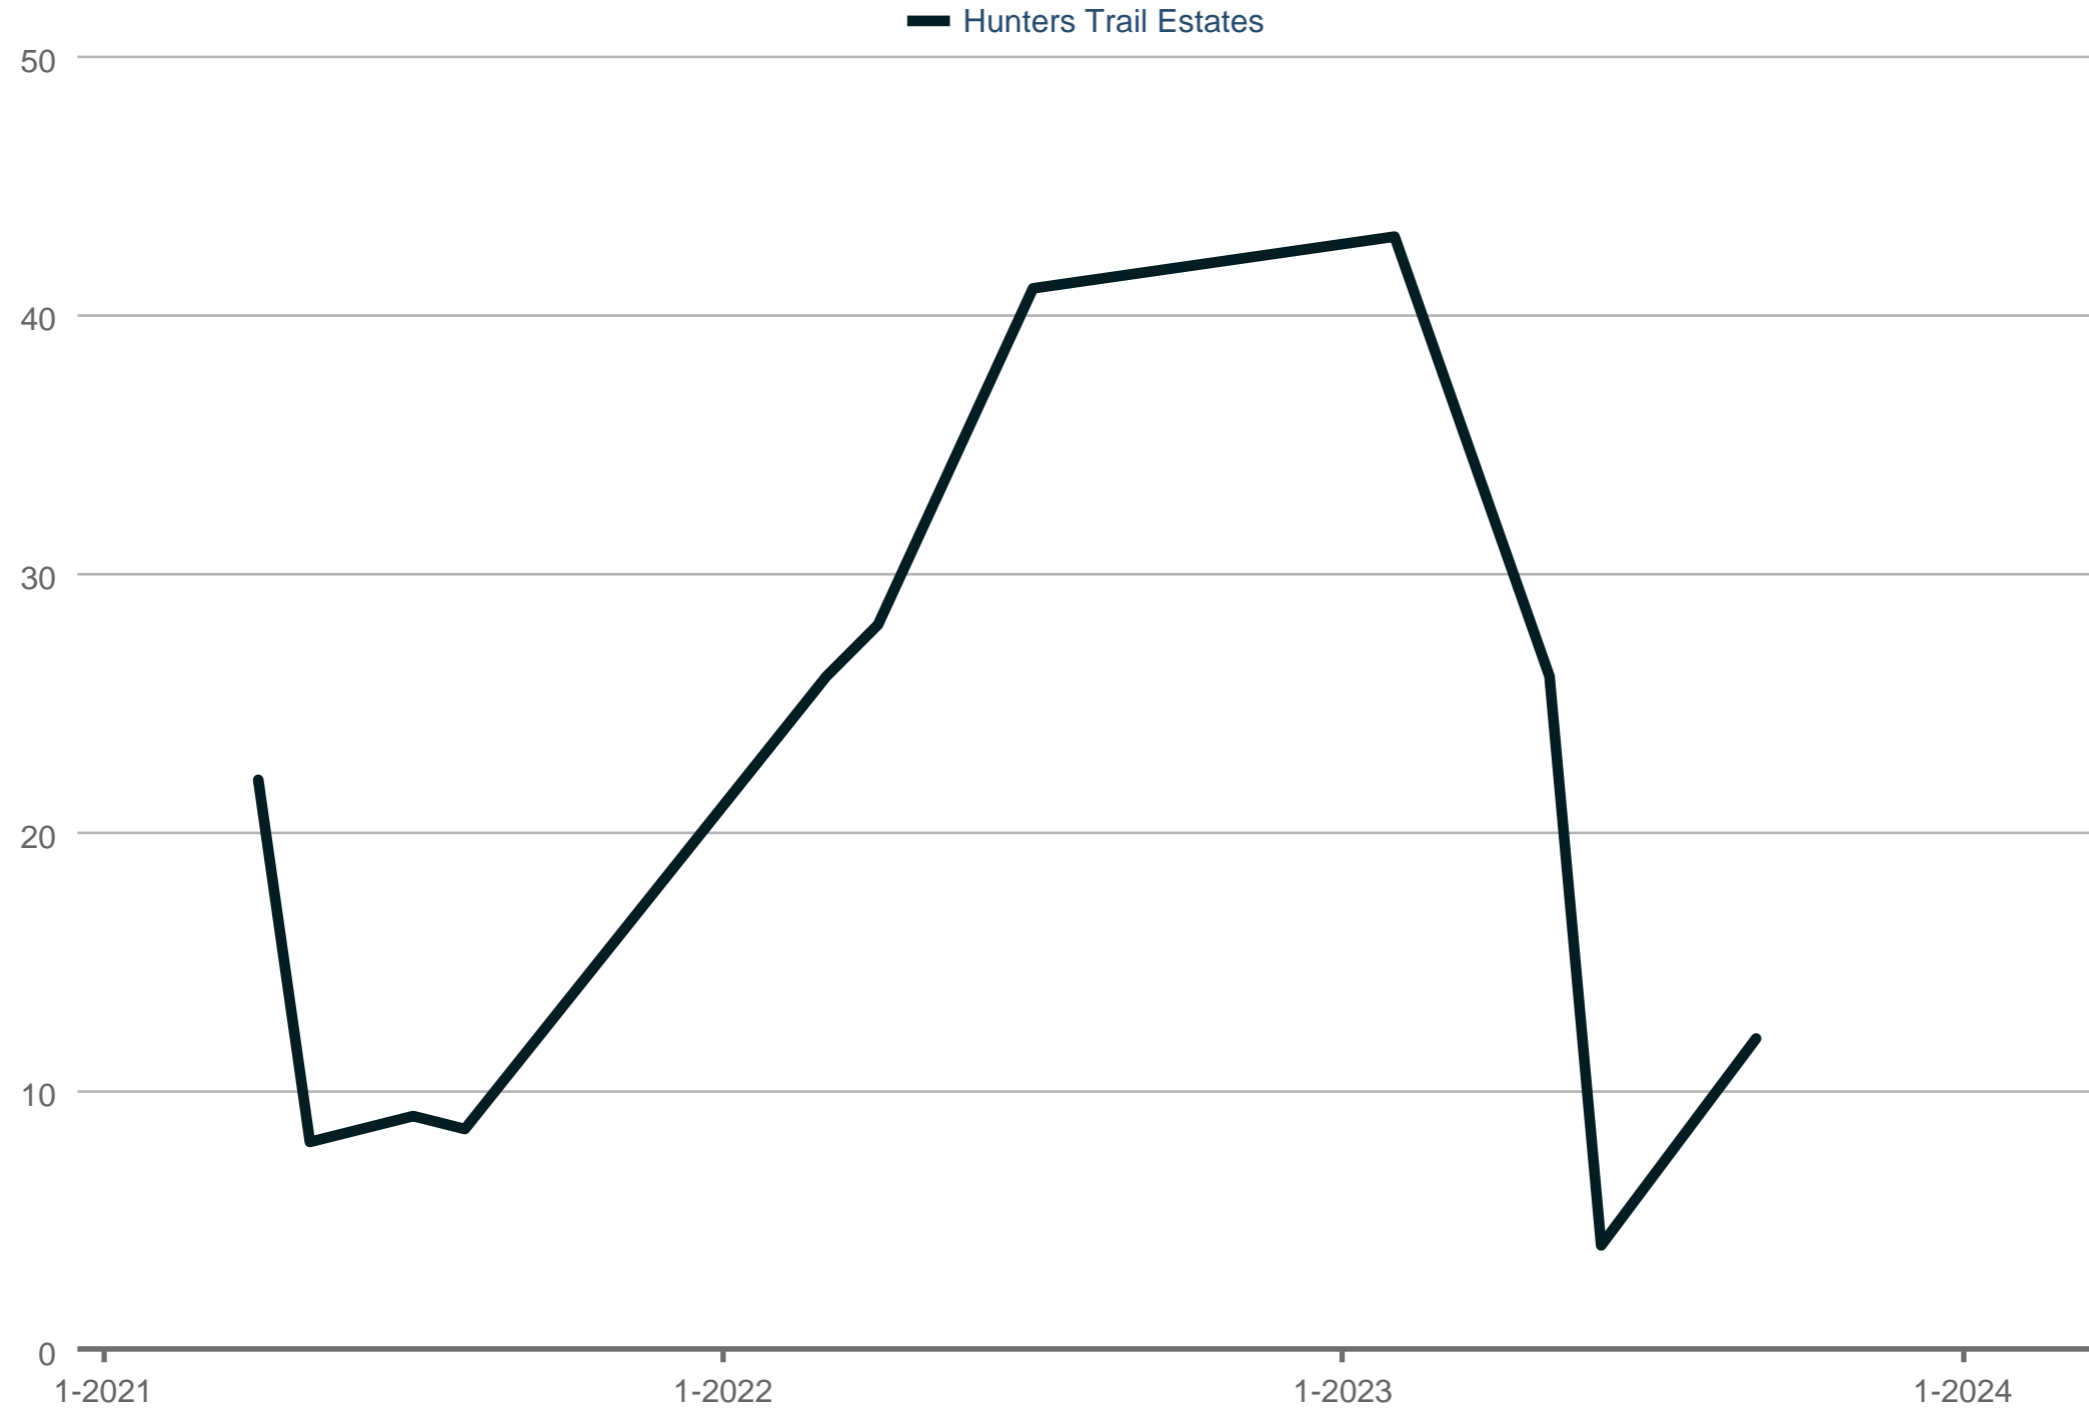

### Average Showings to Pending

Hunters Trail Estates

Each data point is one month of activity. Data is from April 23, 2024.