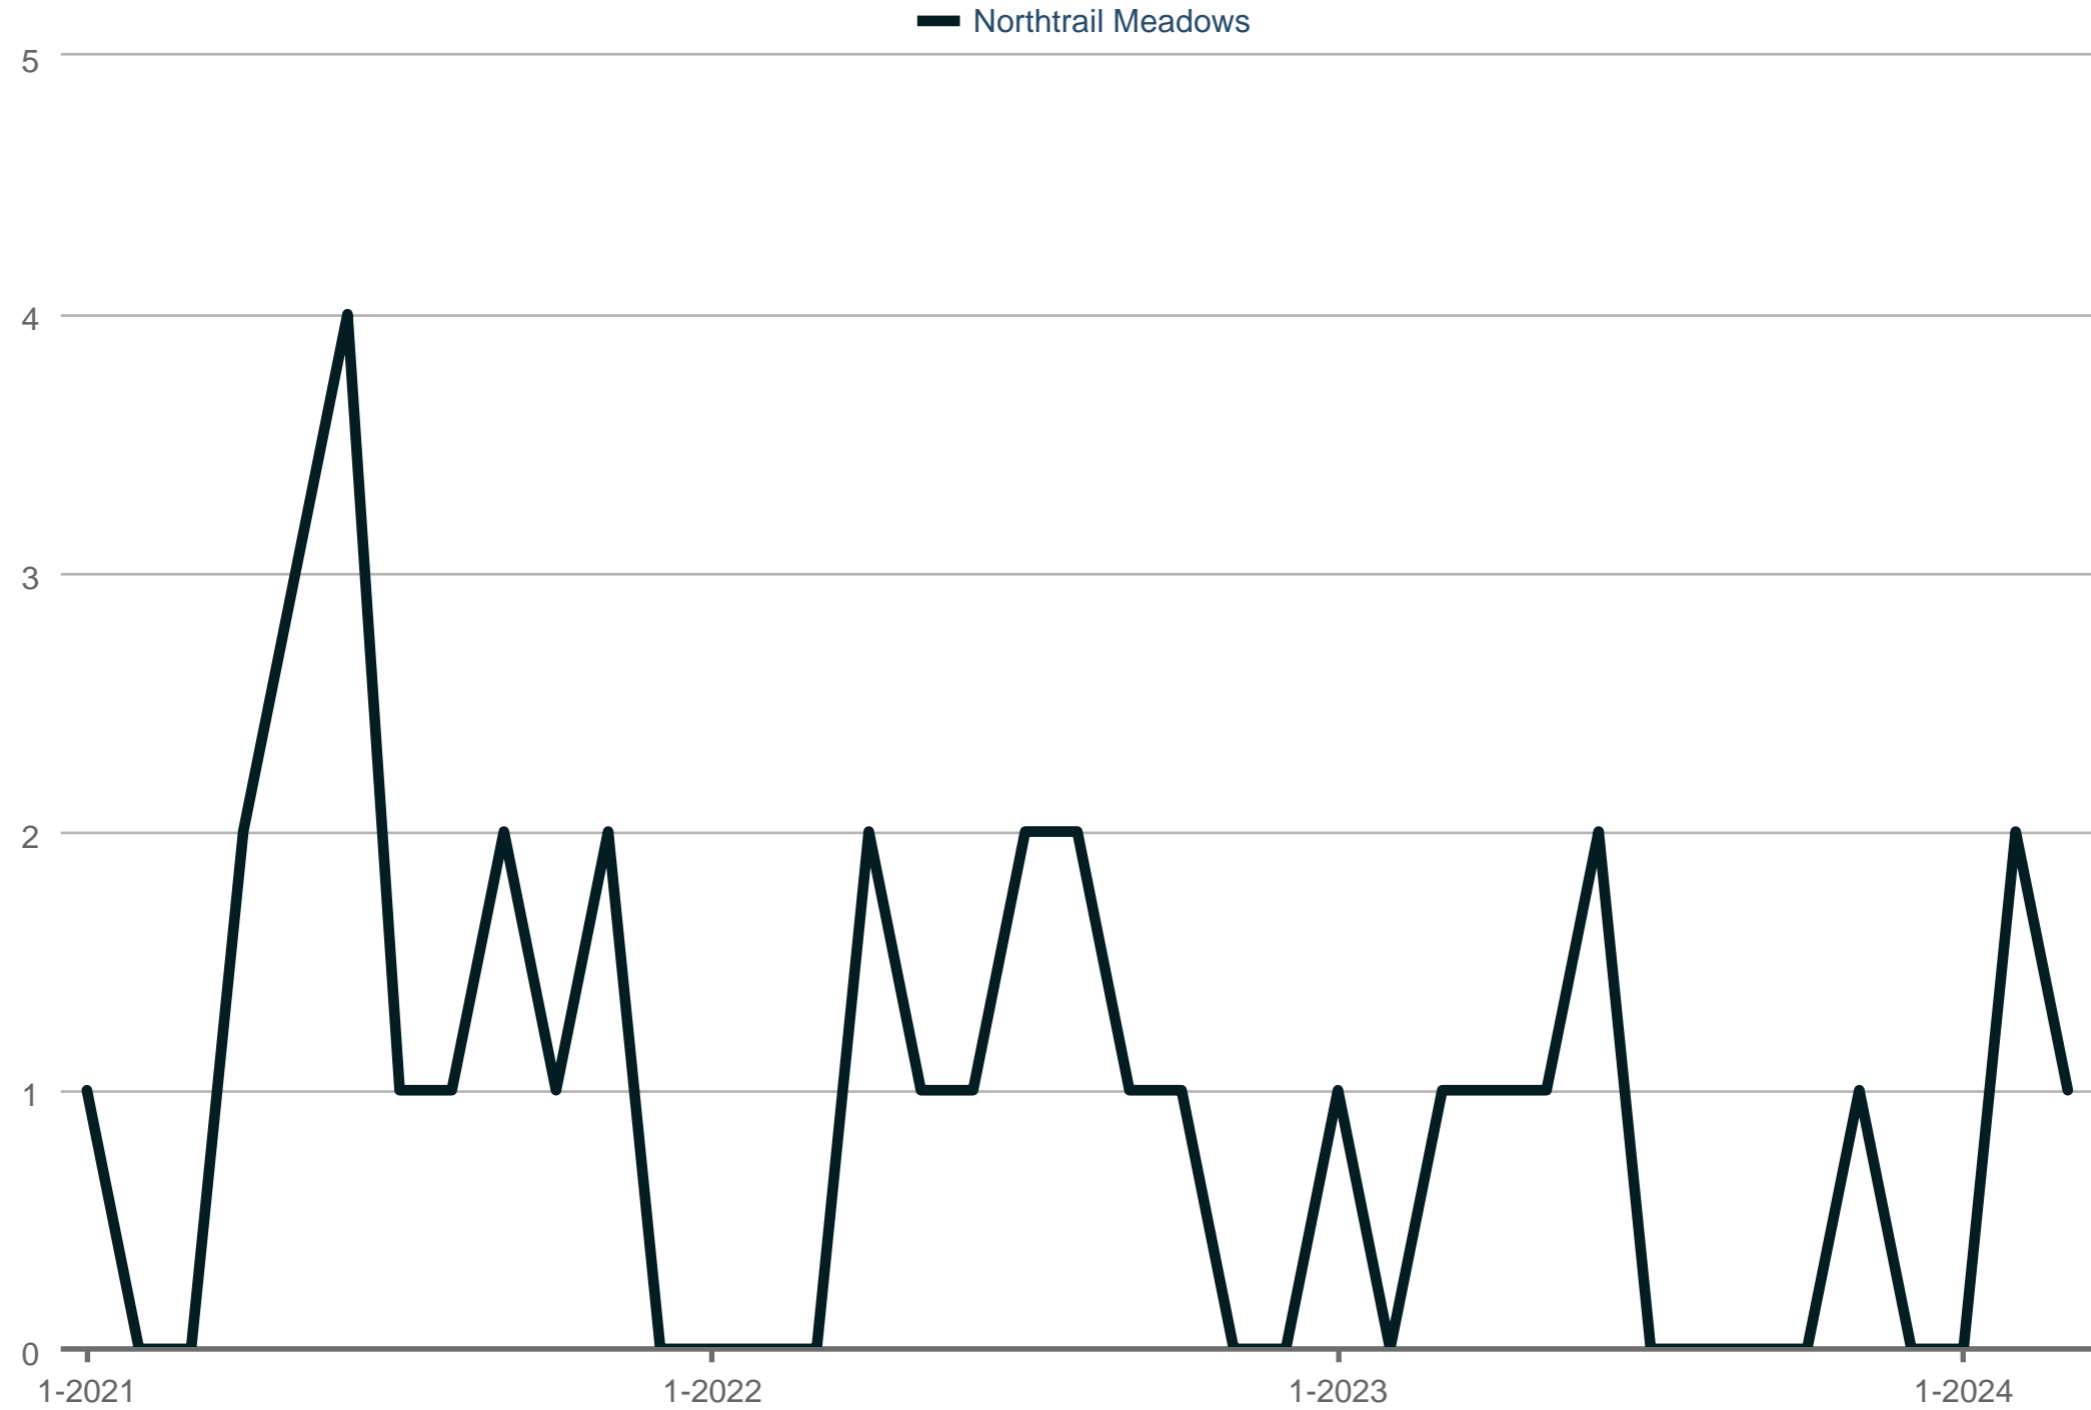

New Listings

Northtrail Meadows

Each data point is one month of activity. Data is from April 26, 2024.