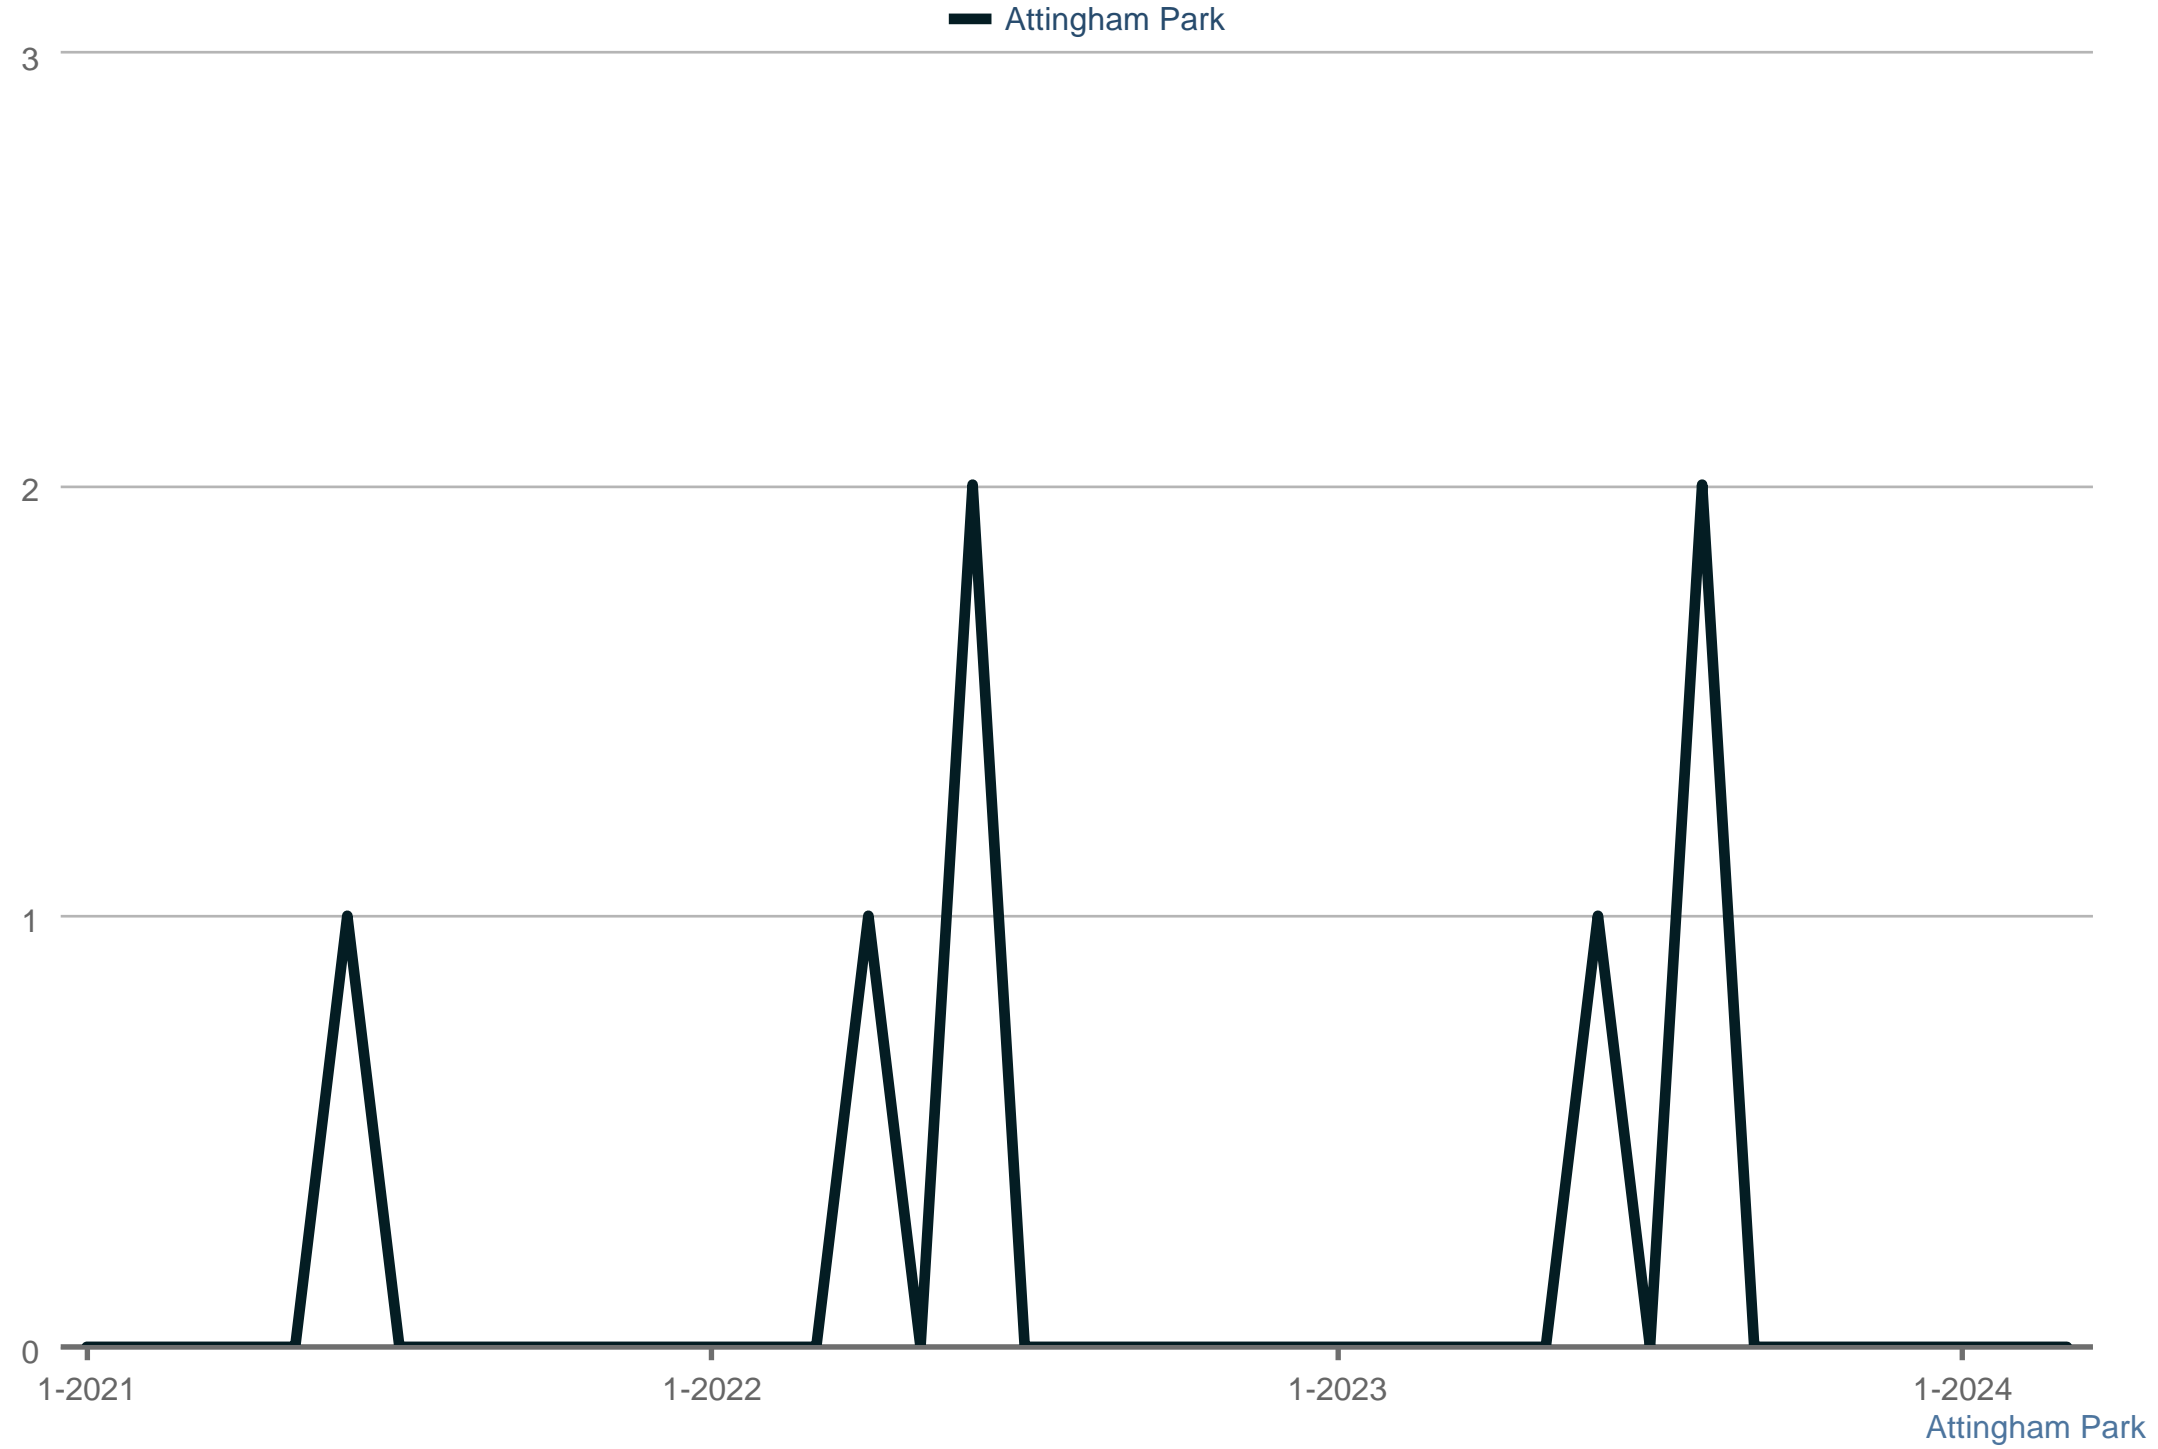

Closed Sales

Each data point is one month of activity. Data is from April 25, 2024.