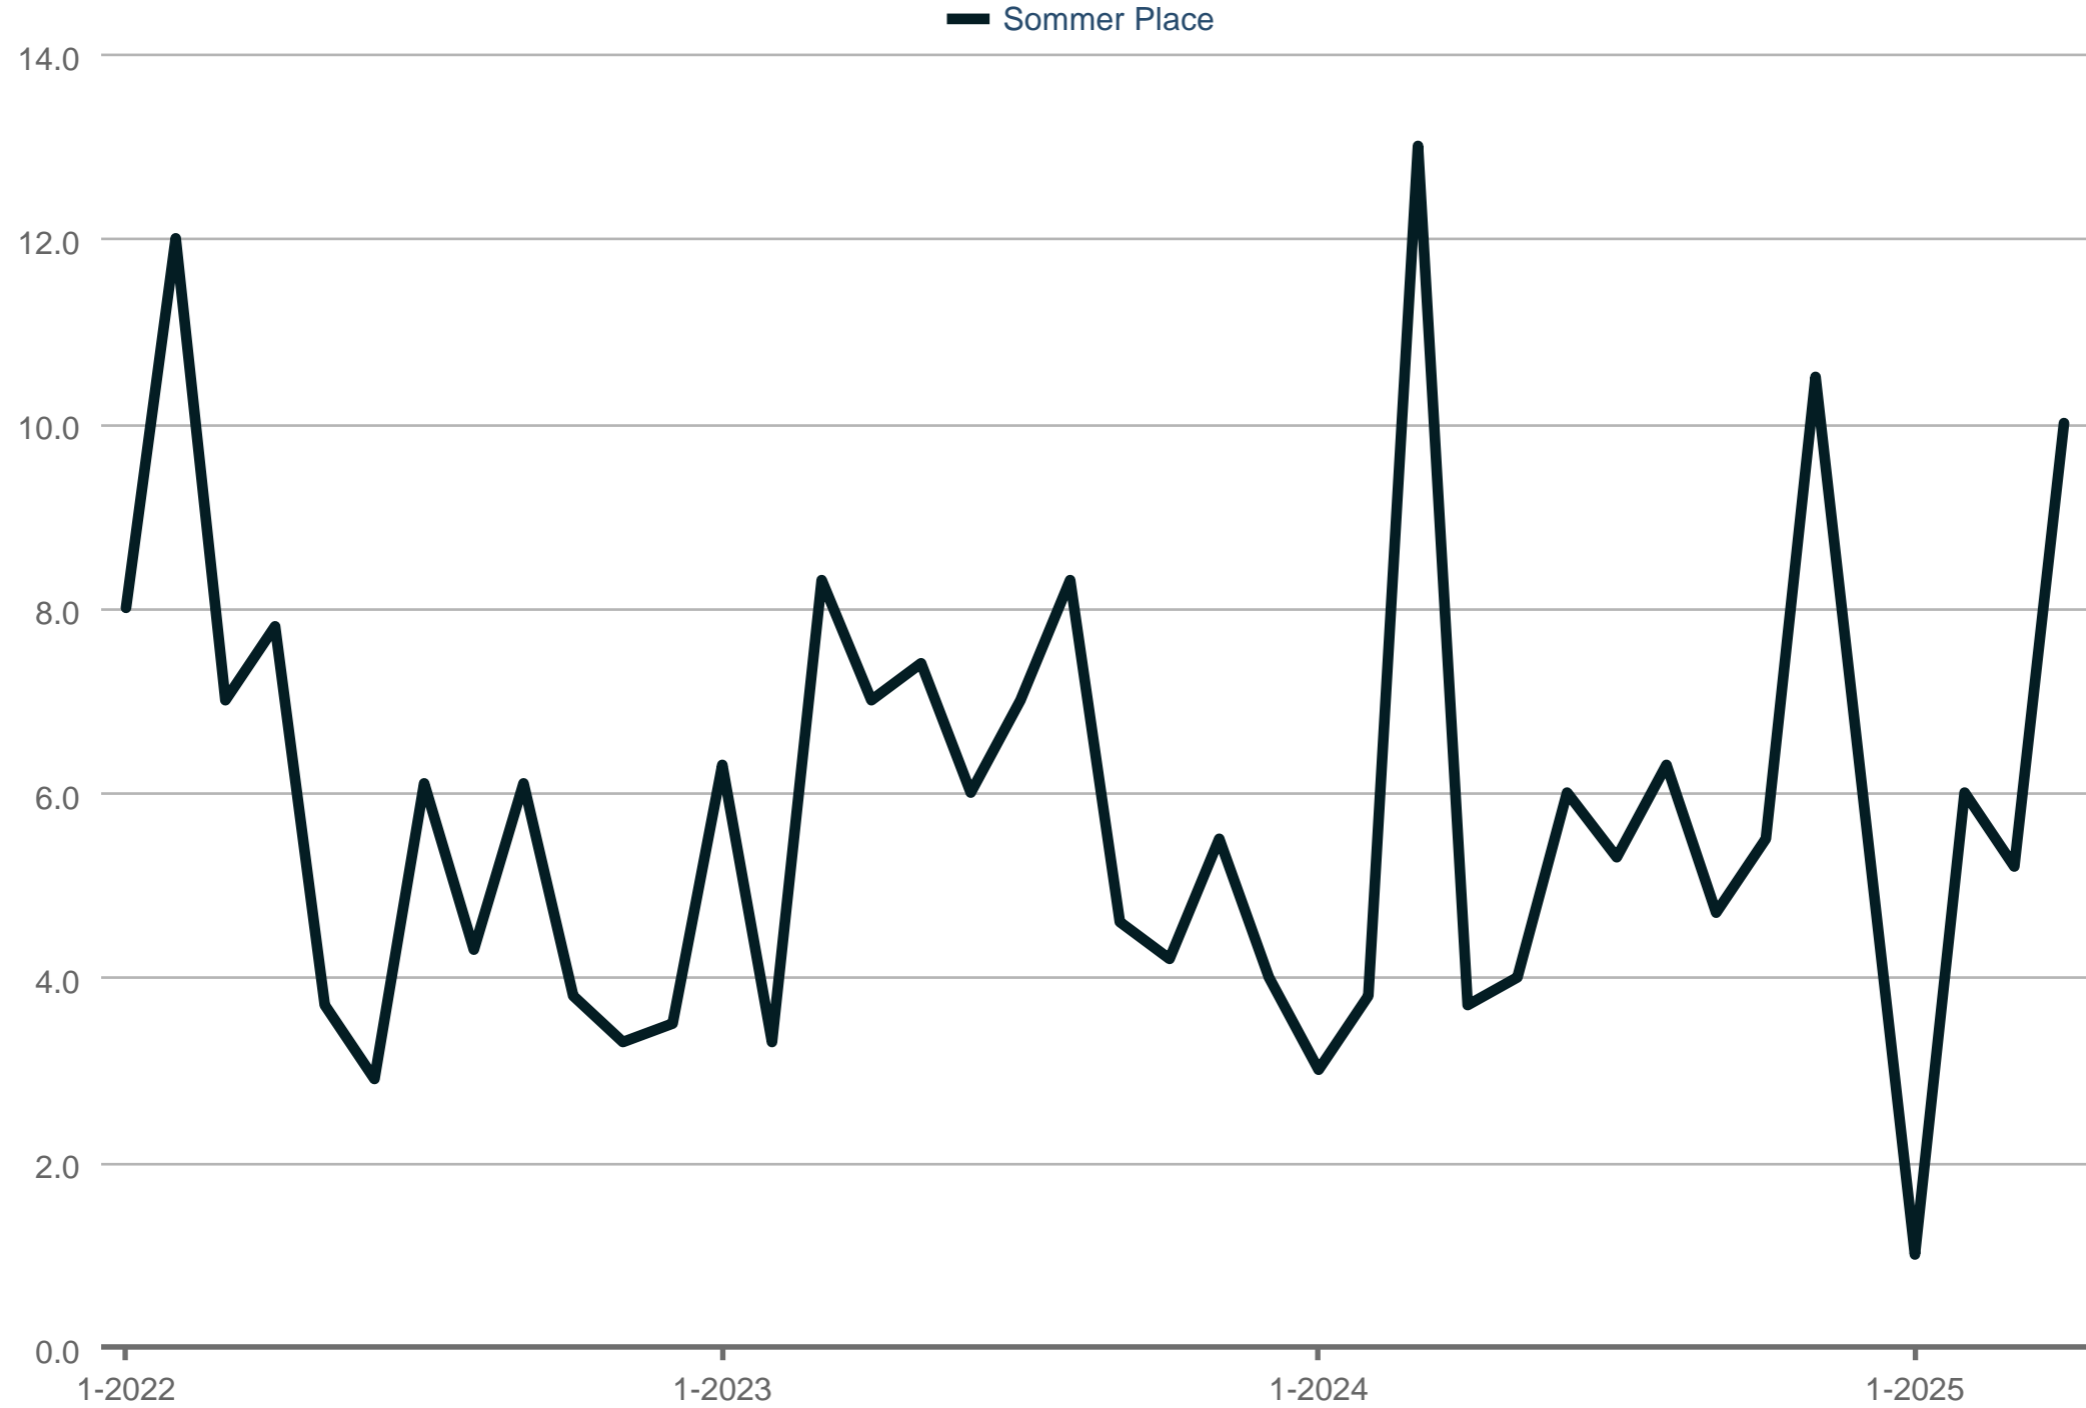

### Showings Per Listing

Sommer Place

Each data point is one month of activity. Data is from May 17, 2025.