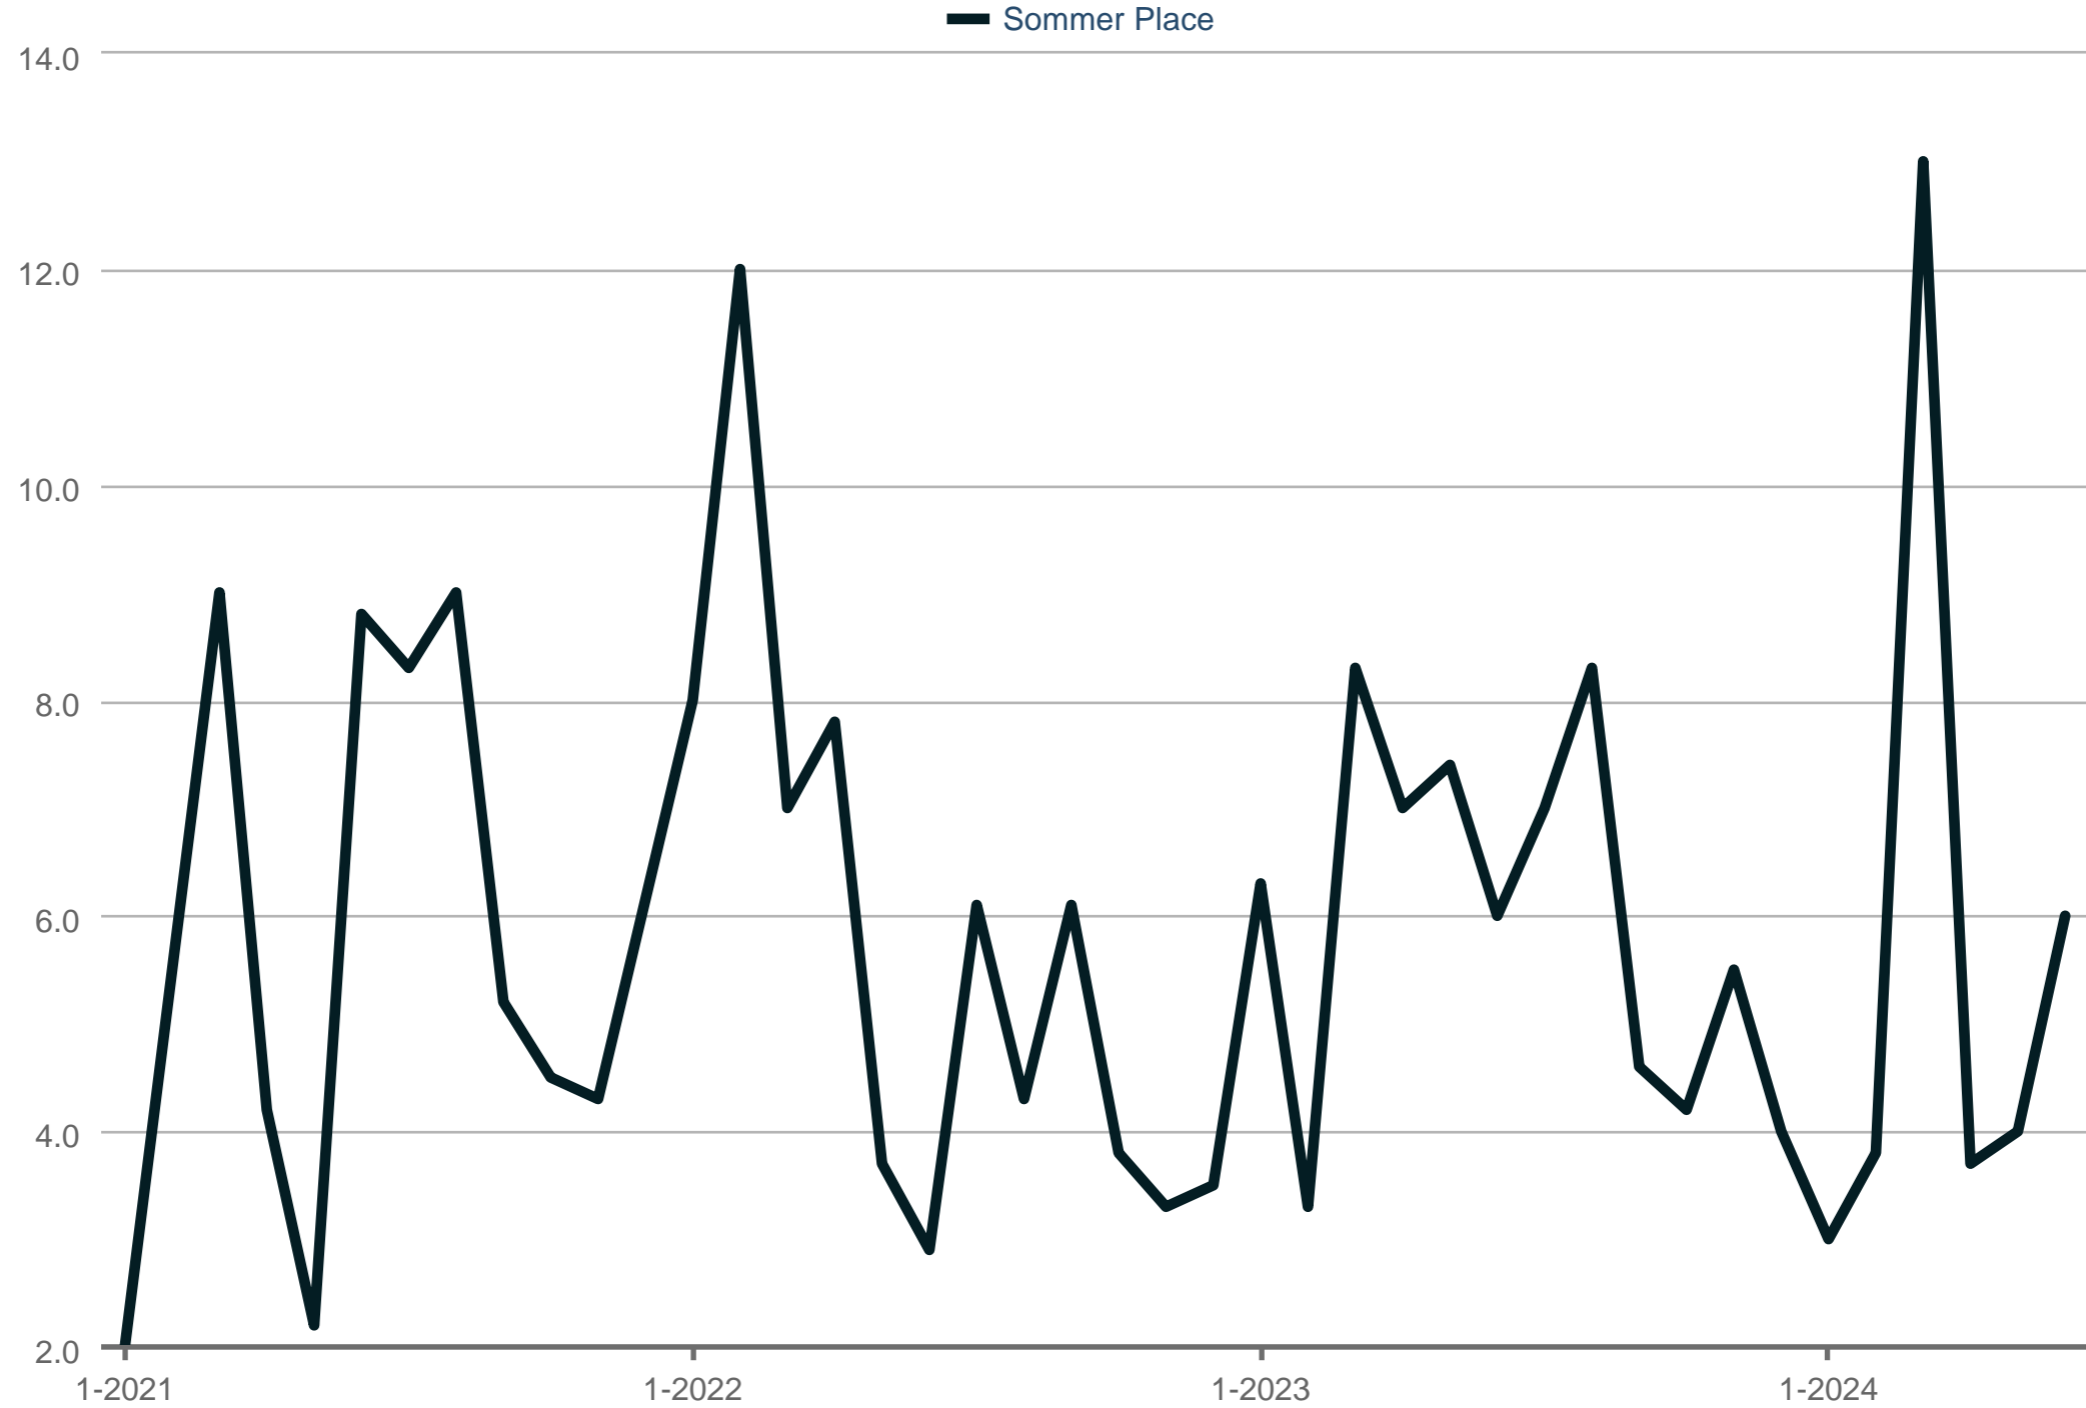

Showings Per Listing

Sommer Place

Each data point is one month of activity. Data is from July 27, 2024.