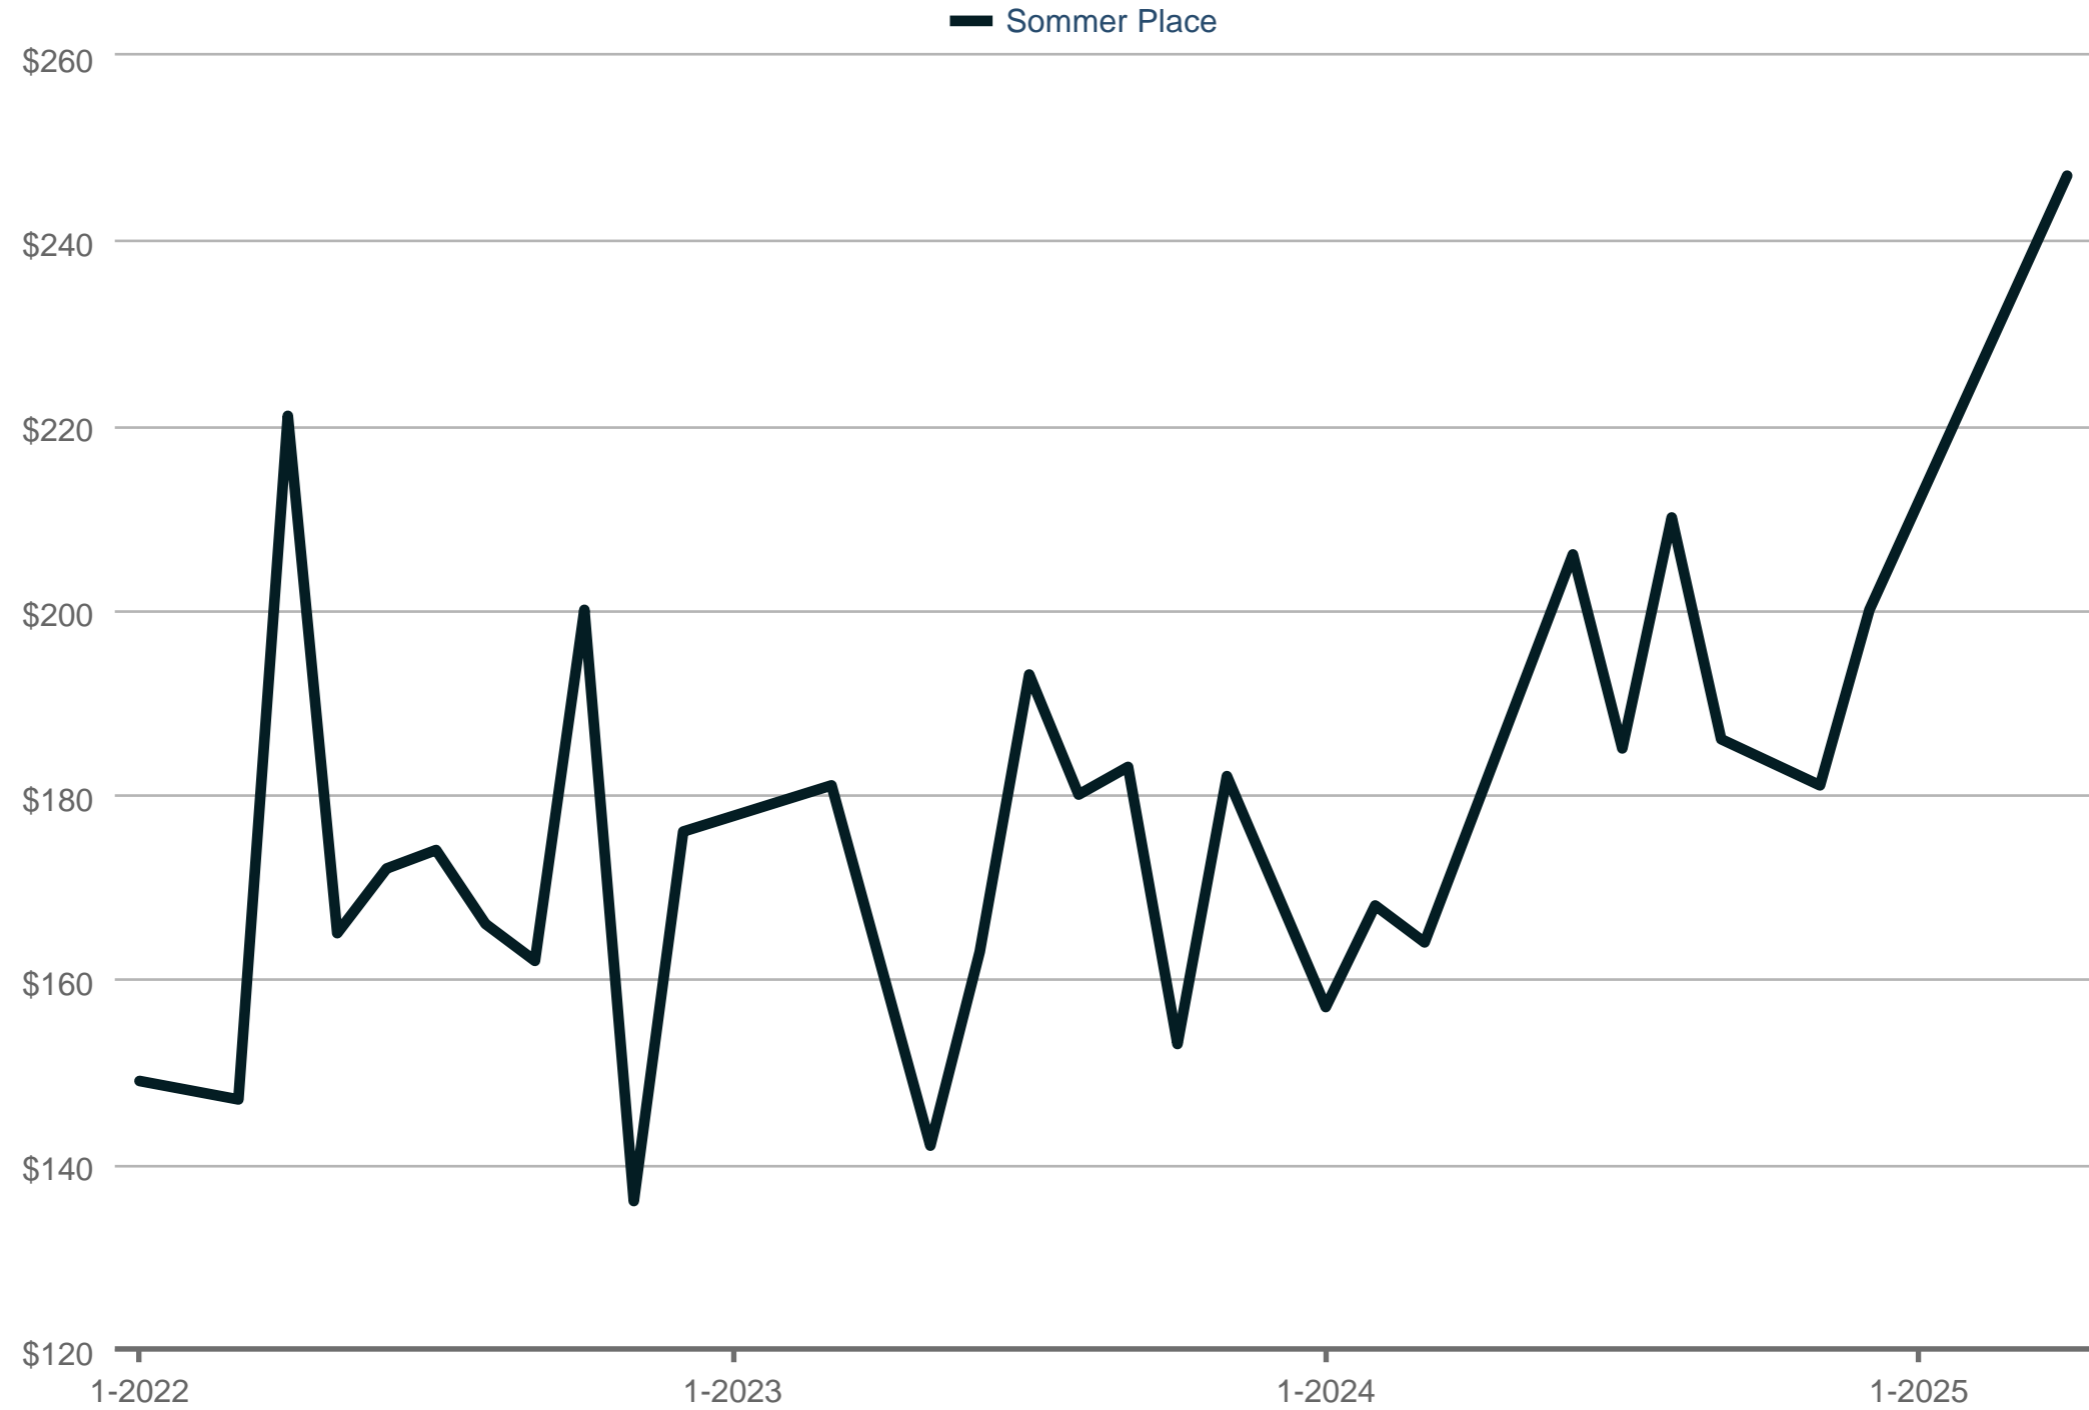

### Average Price Per Square Foot

Sommer Place

Each data point is one month of activity. Data is from May 17, 2025.