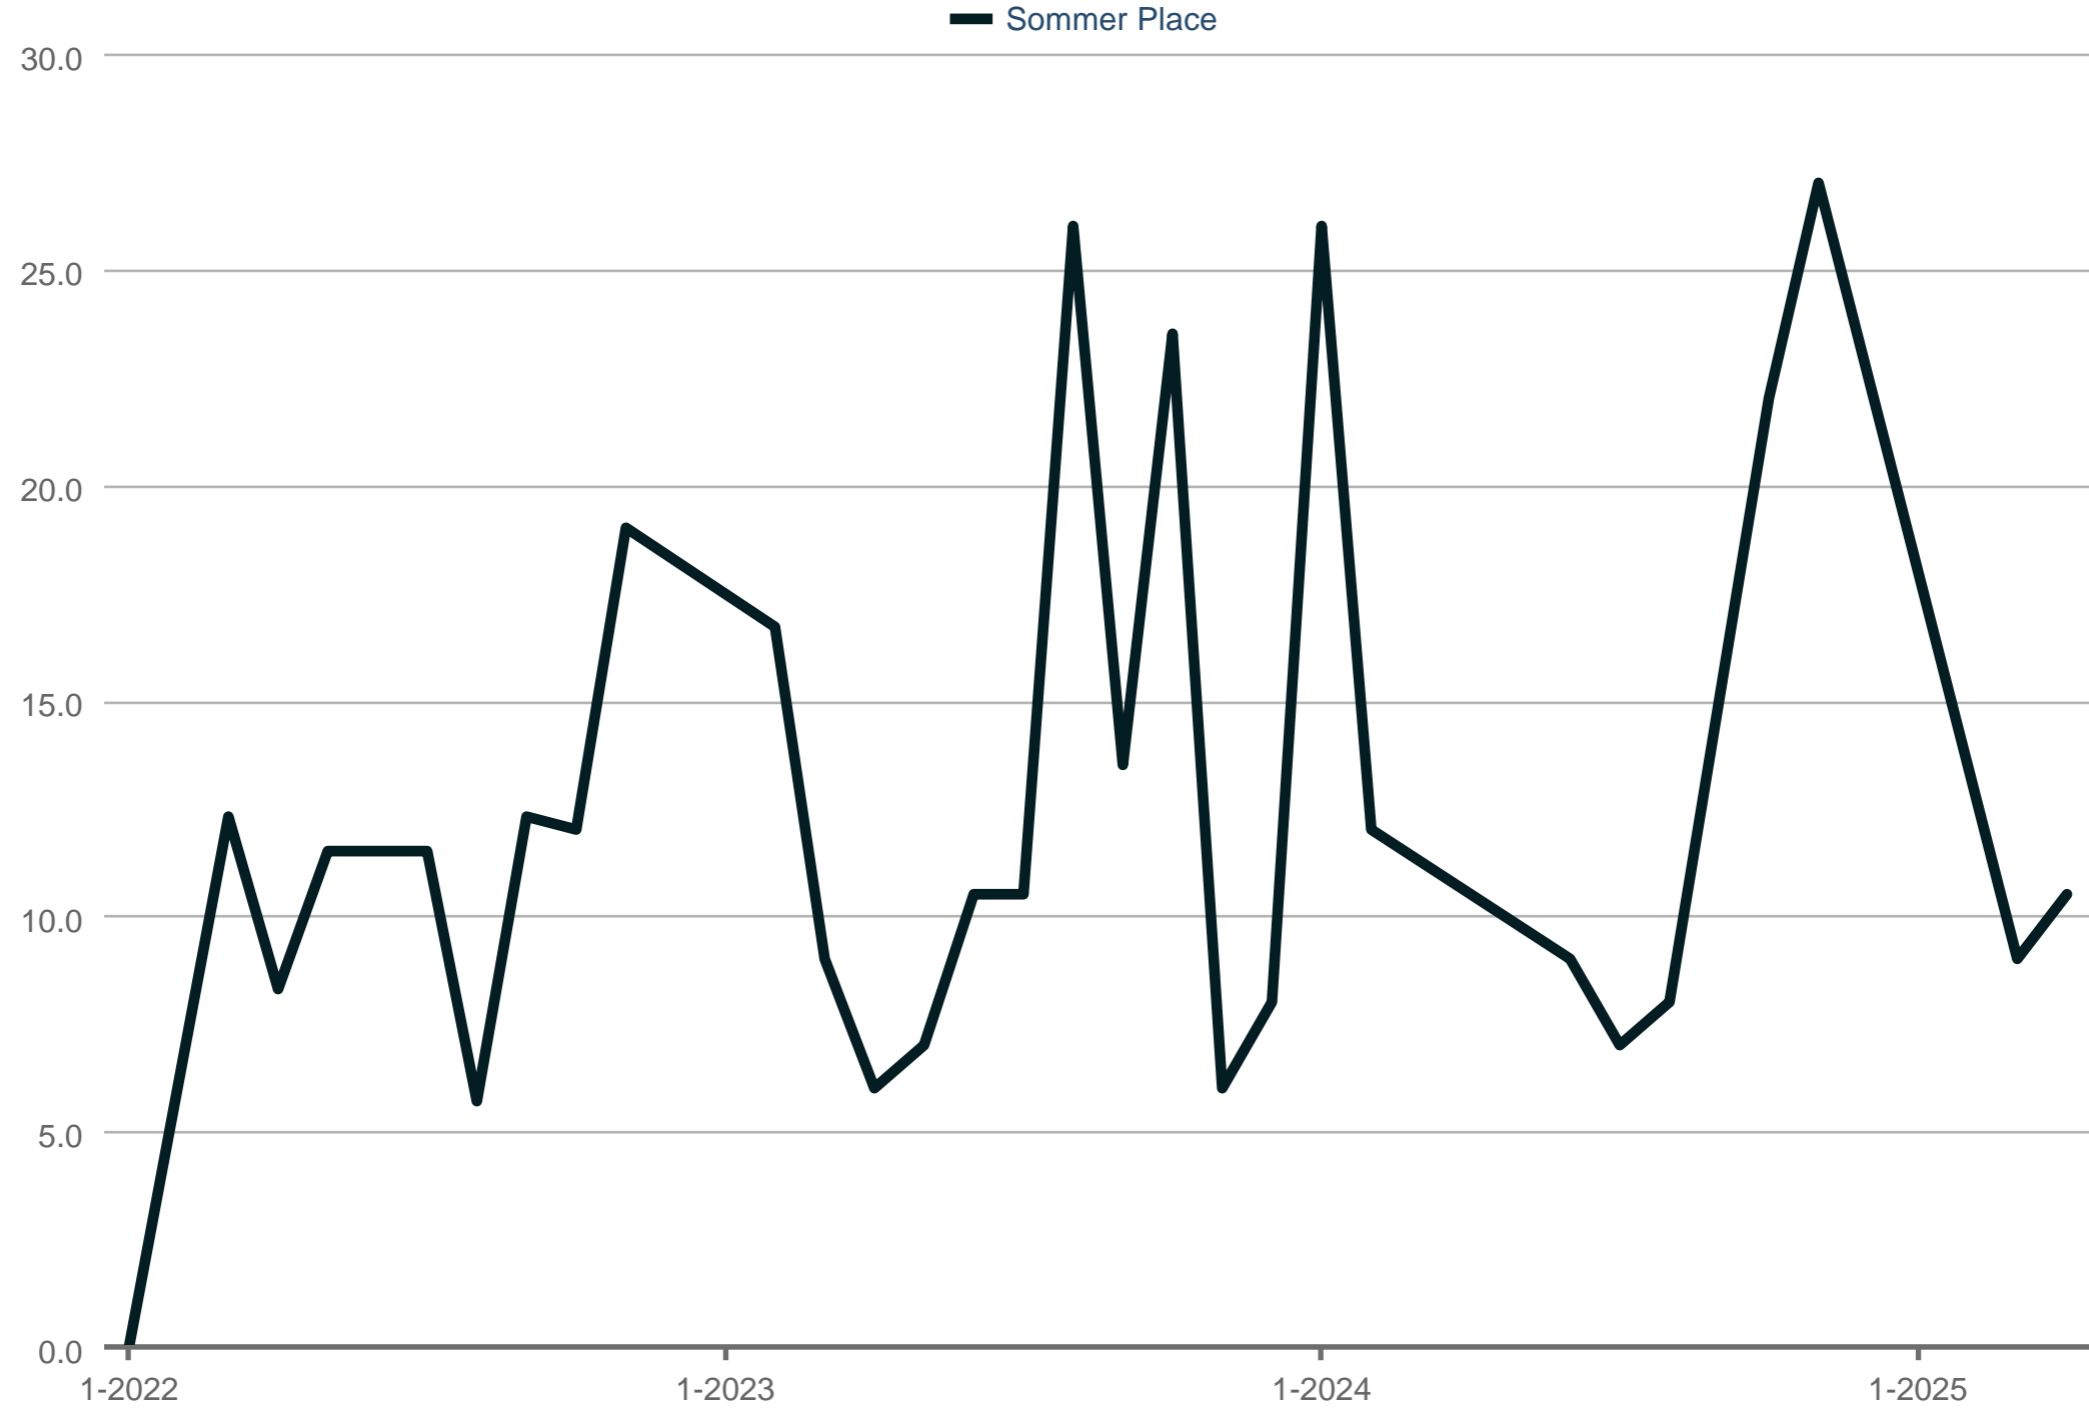

Average Showings to Pending

Sommer Place

Each data point is one month of activity. Data is from May 17, 2025.