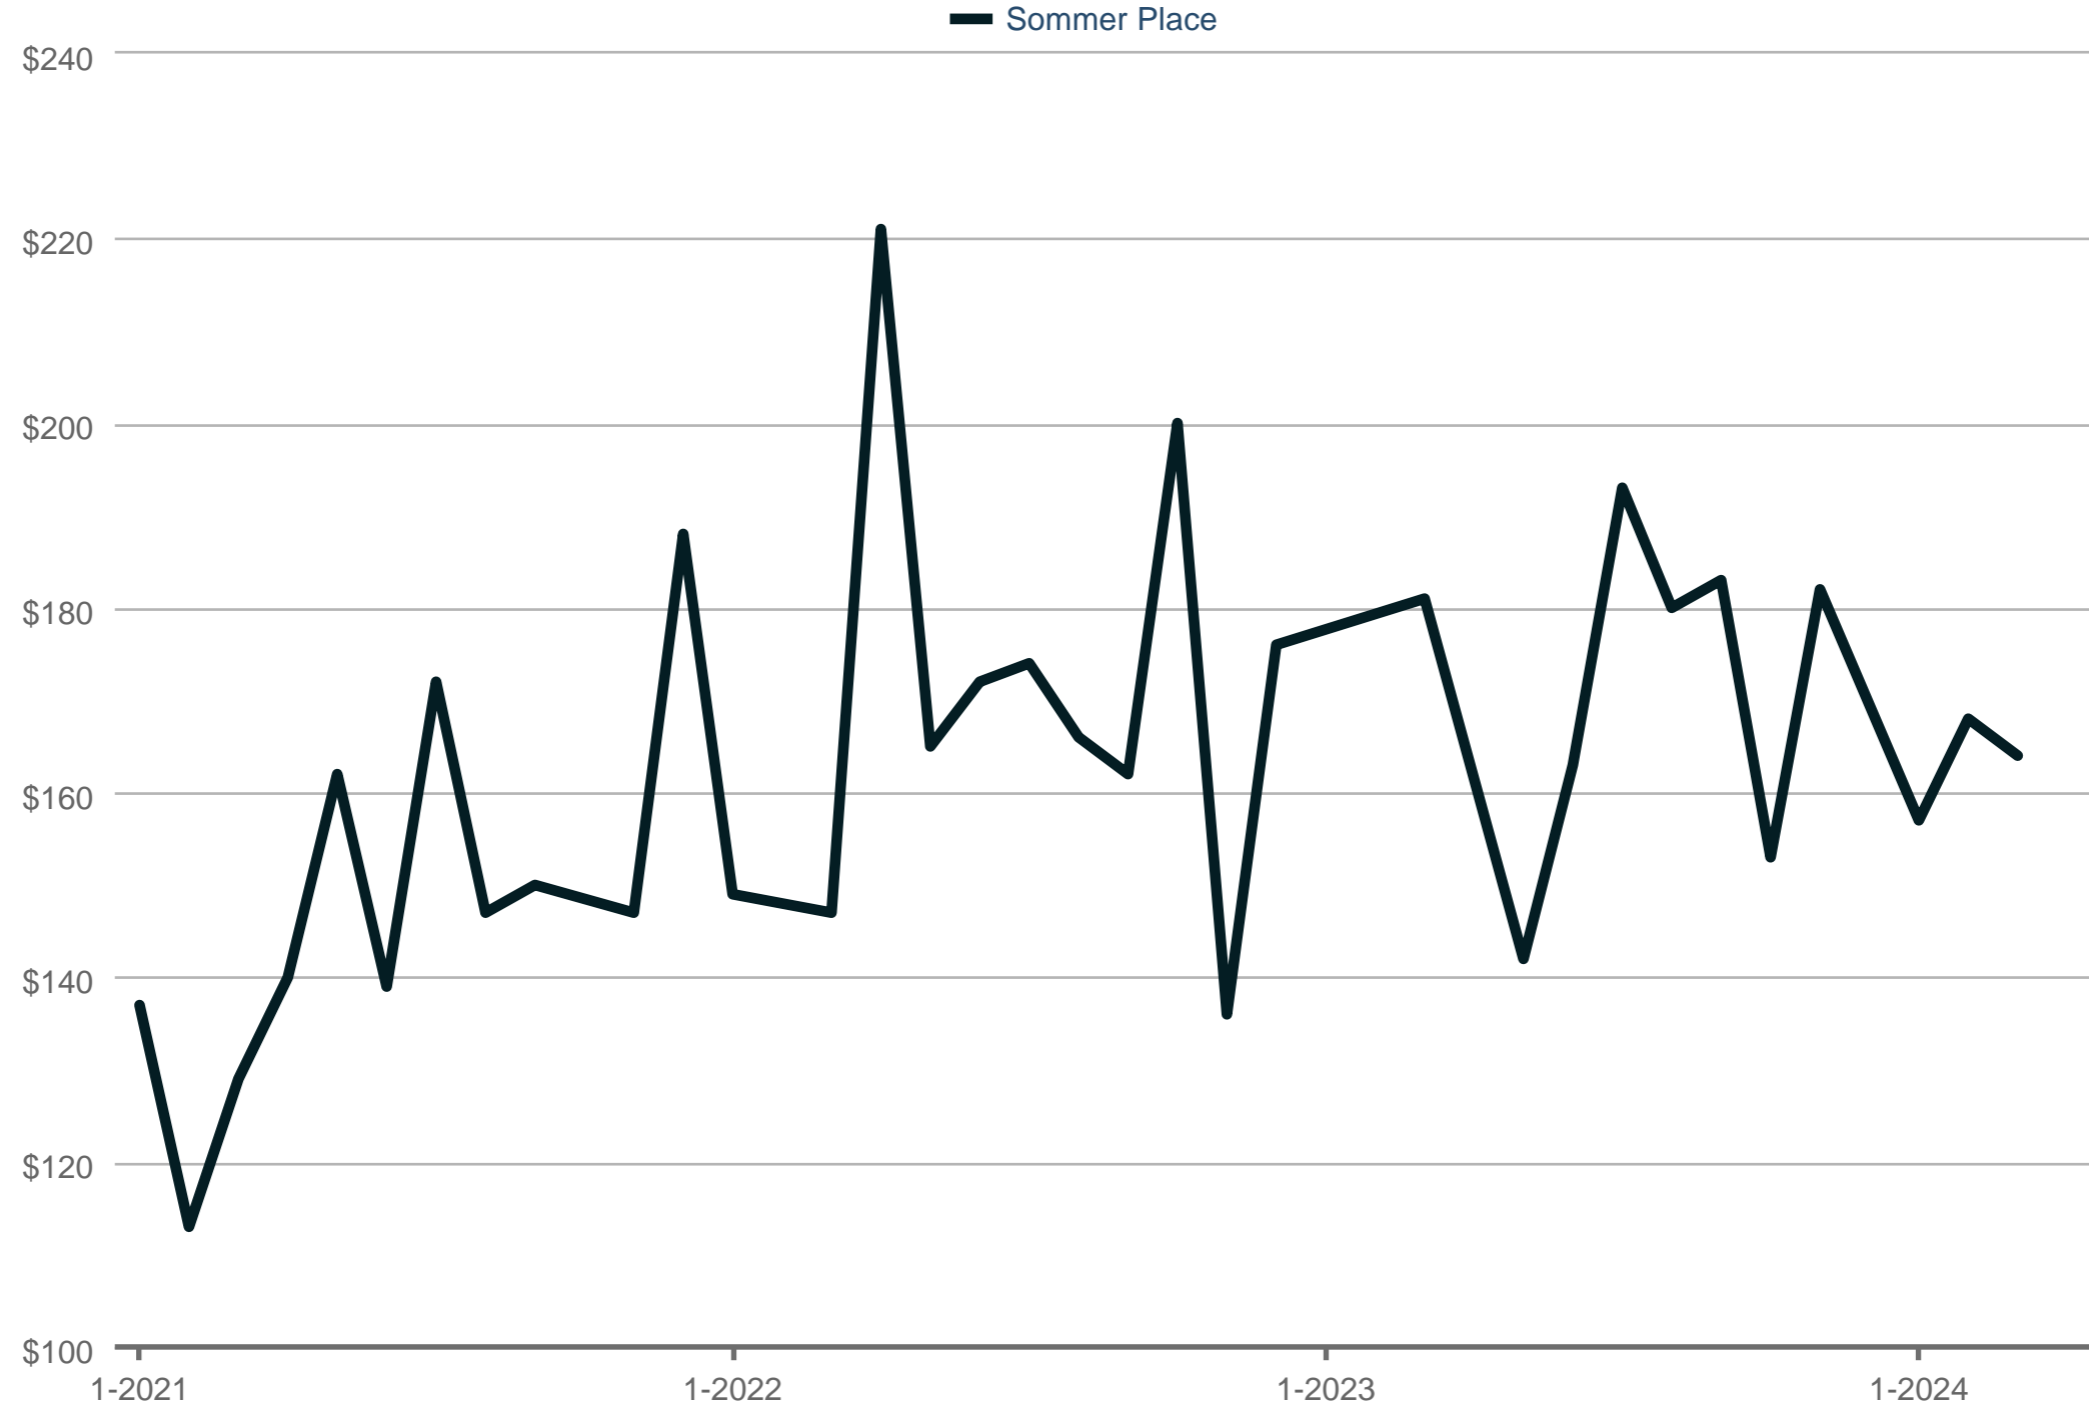

Average Price Per Square Foot

Sommer Place

Each data point is one month of activity. Data is from May 3, 2024.