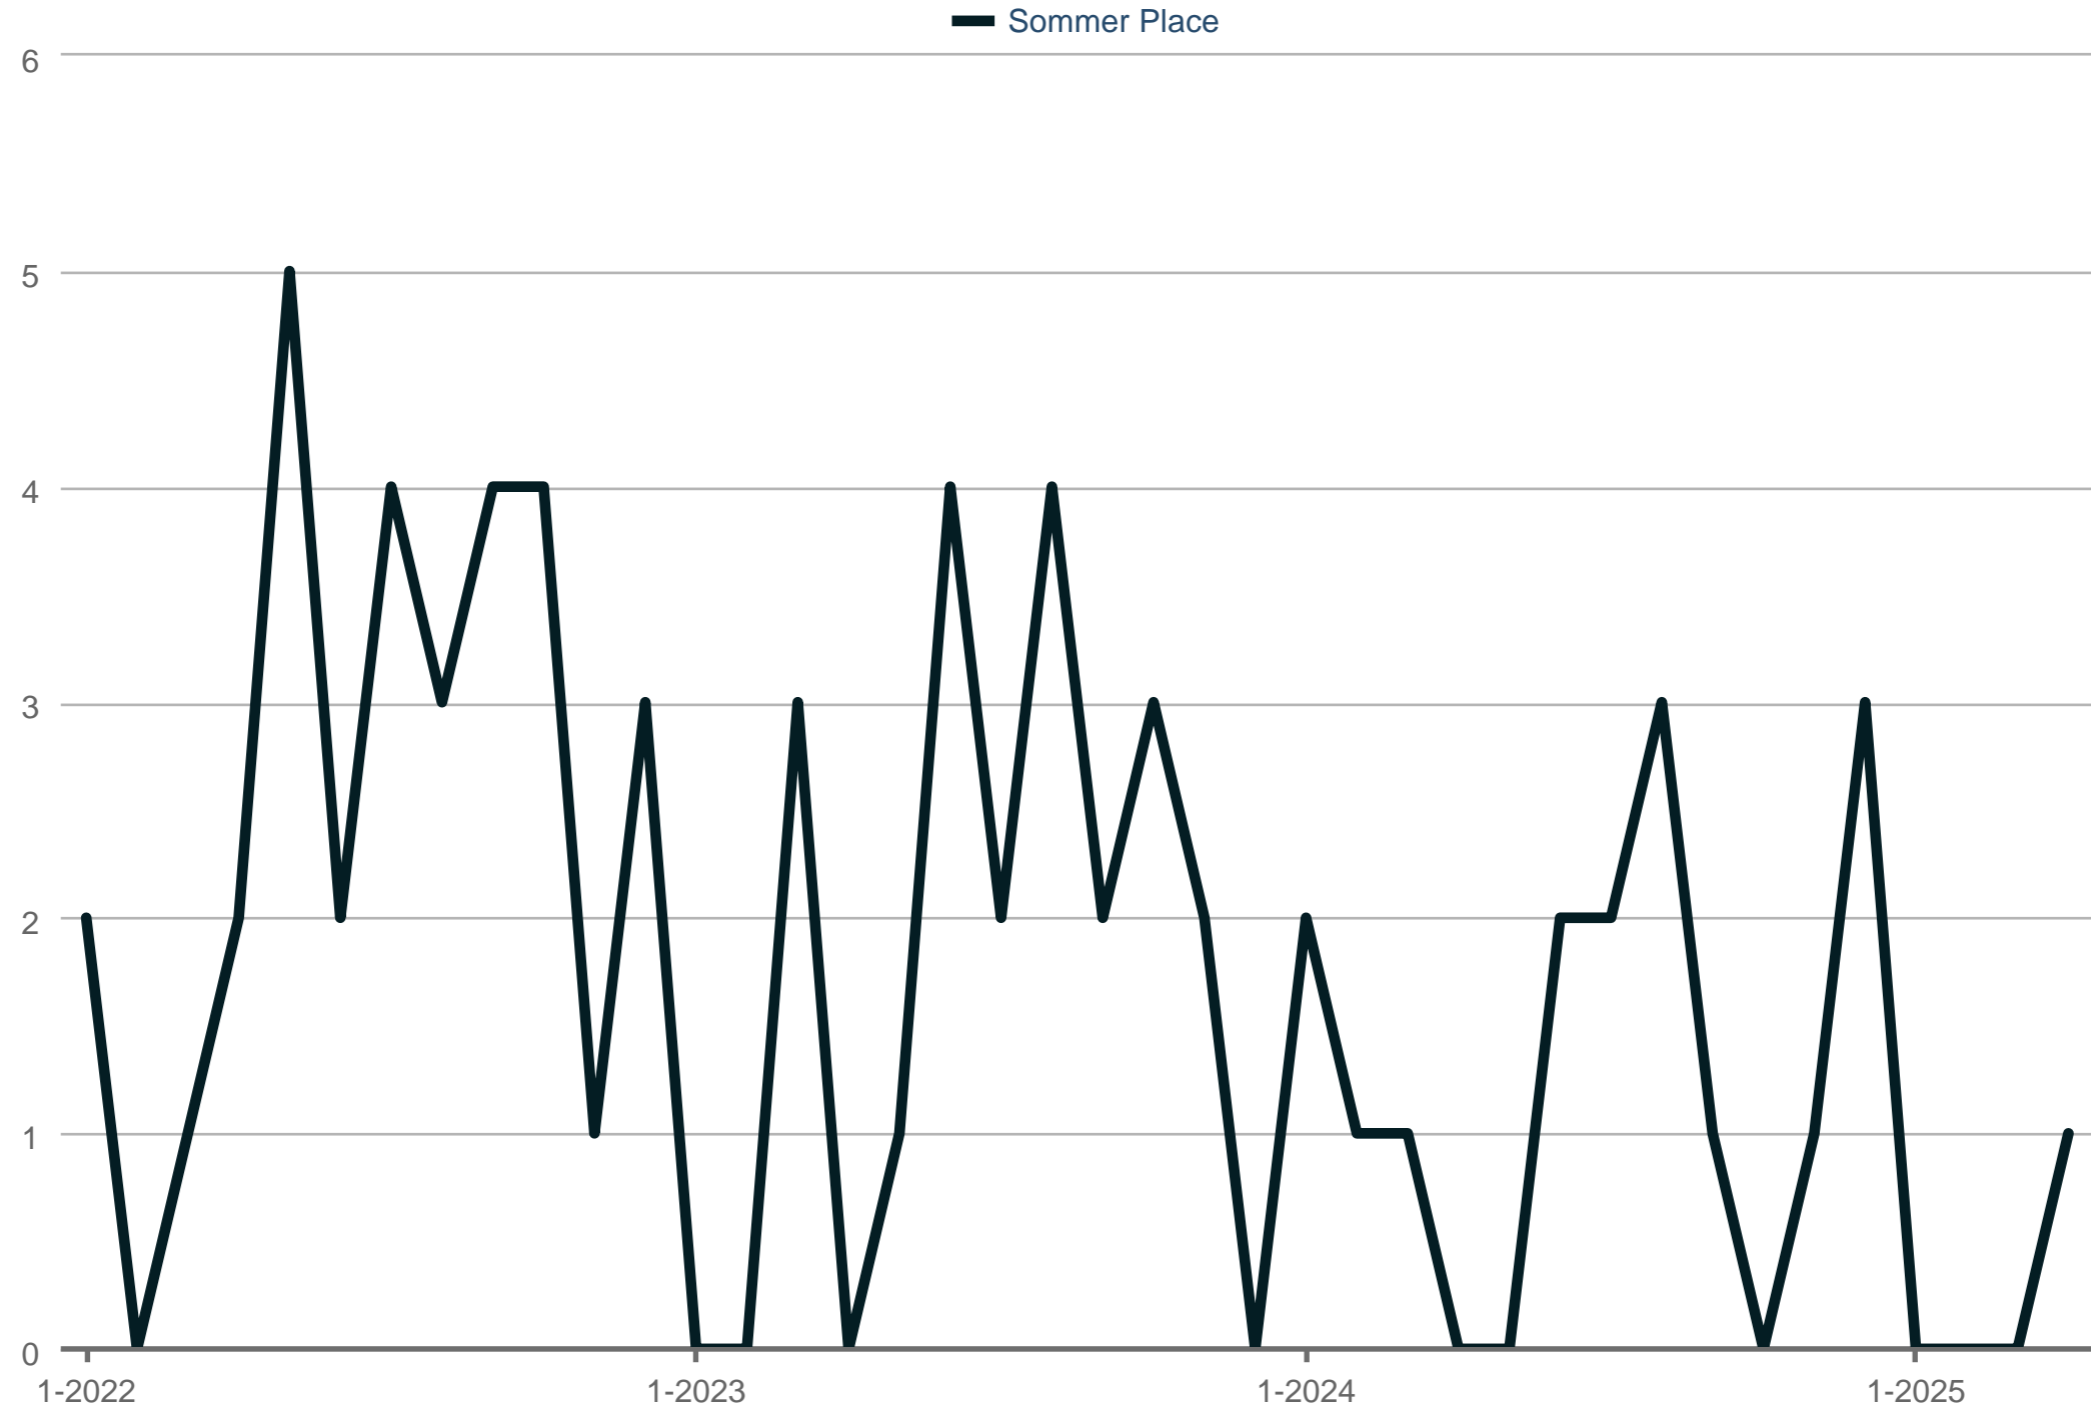

### Closed Sales

Sommer Place

Each data point is one month of activity. Data is from May 17, 2025.