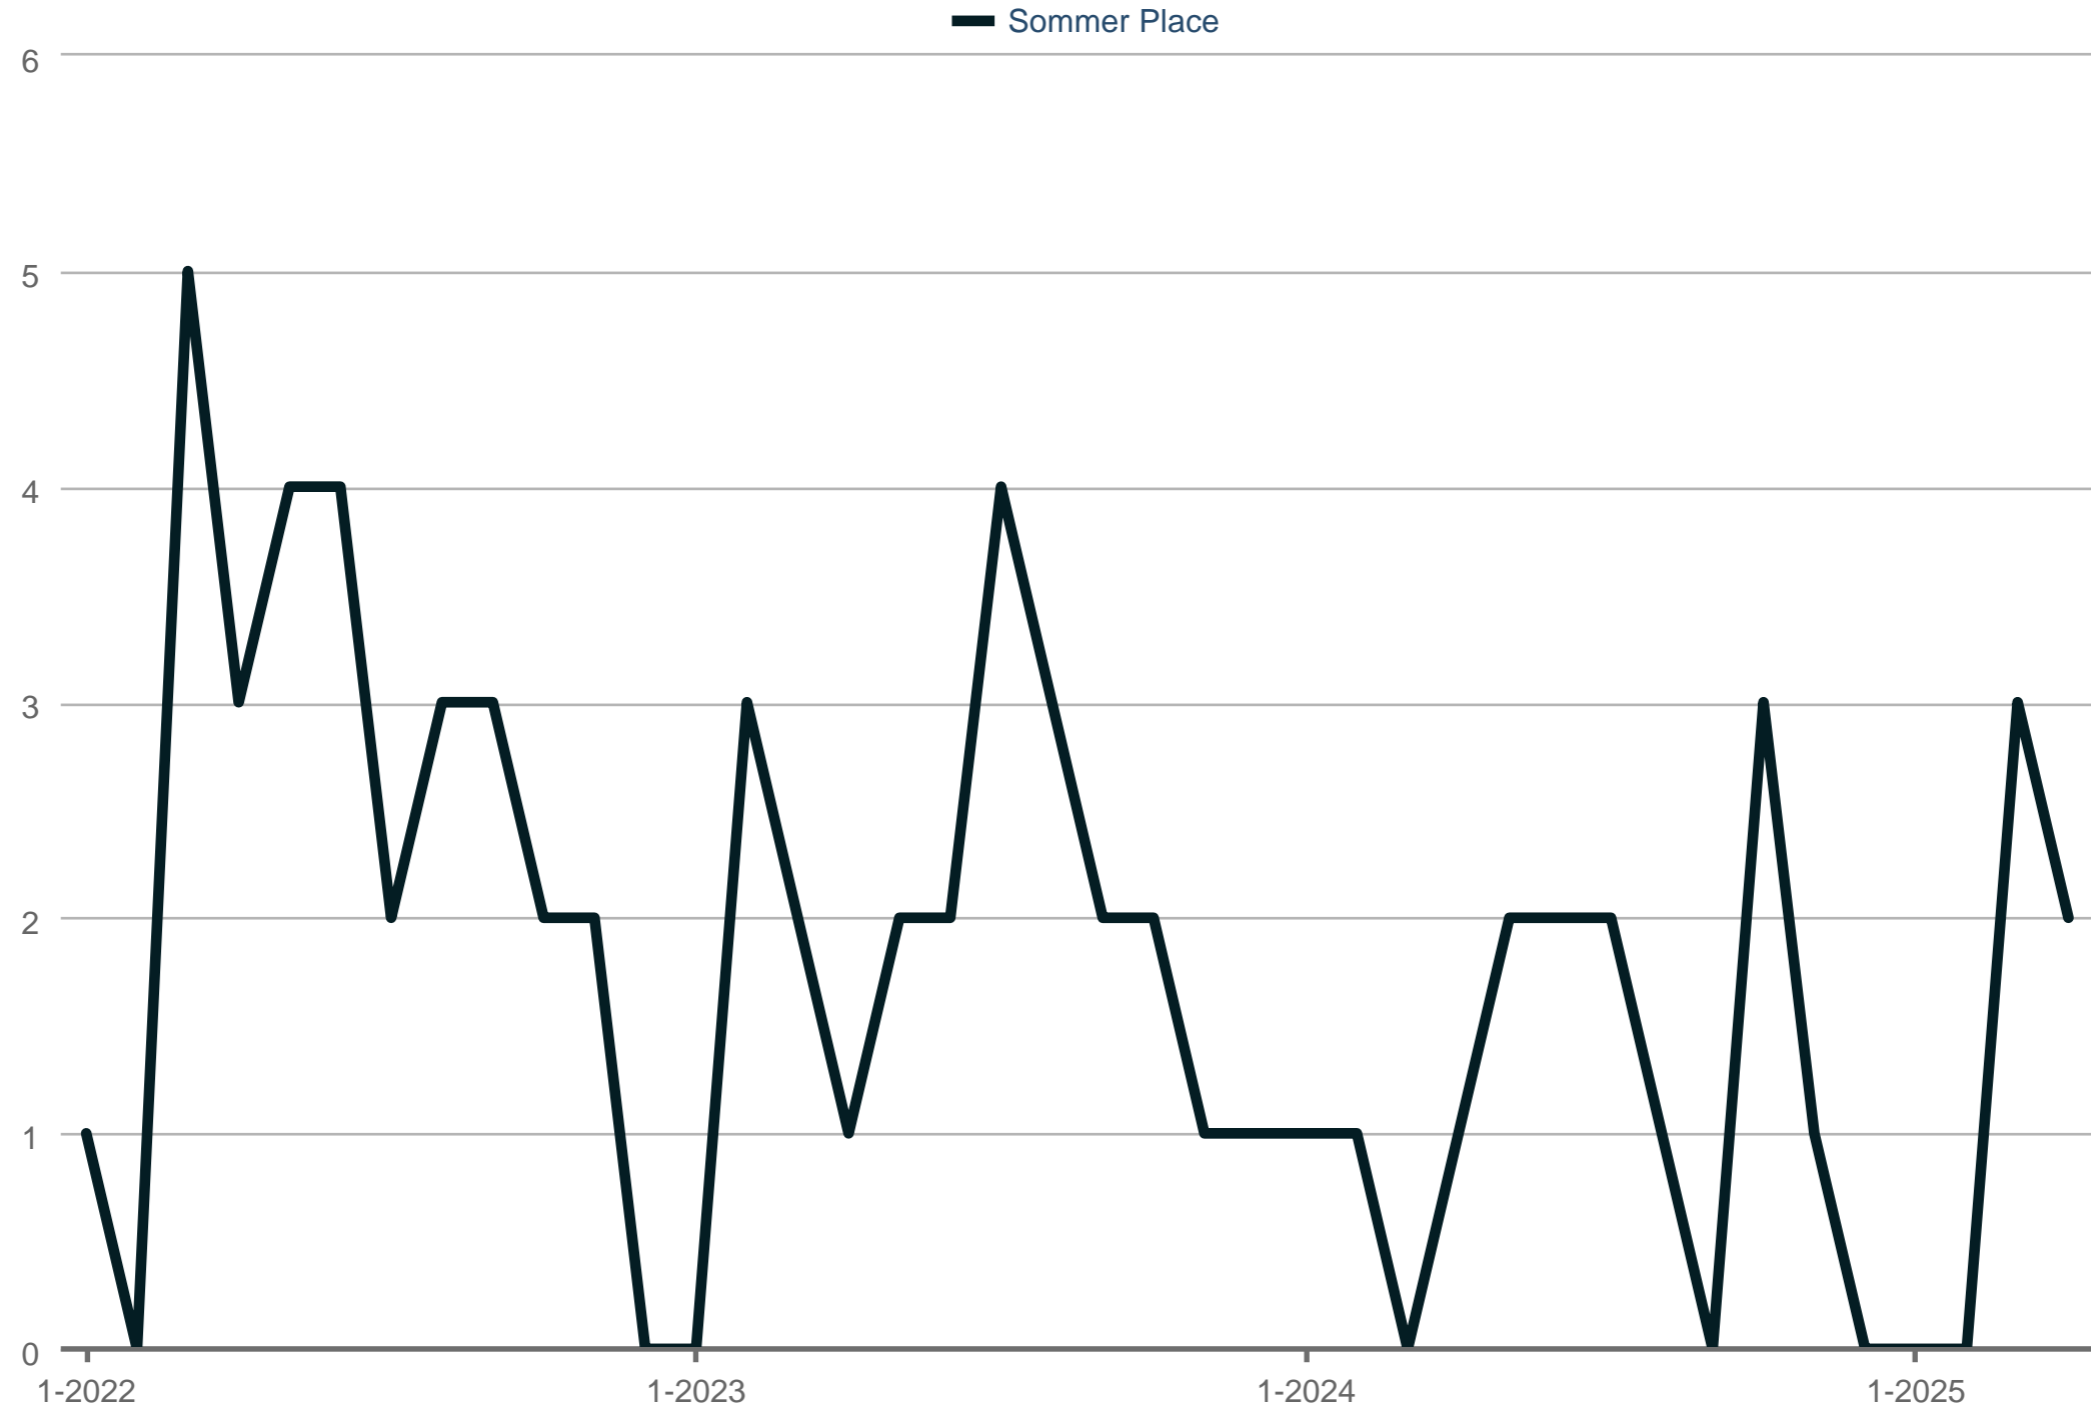

### Pending Sales

Sommer Place

Each data point is one month of activity. Data is from May 17, 2025.