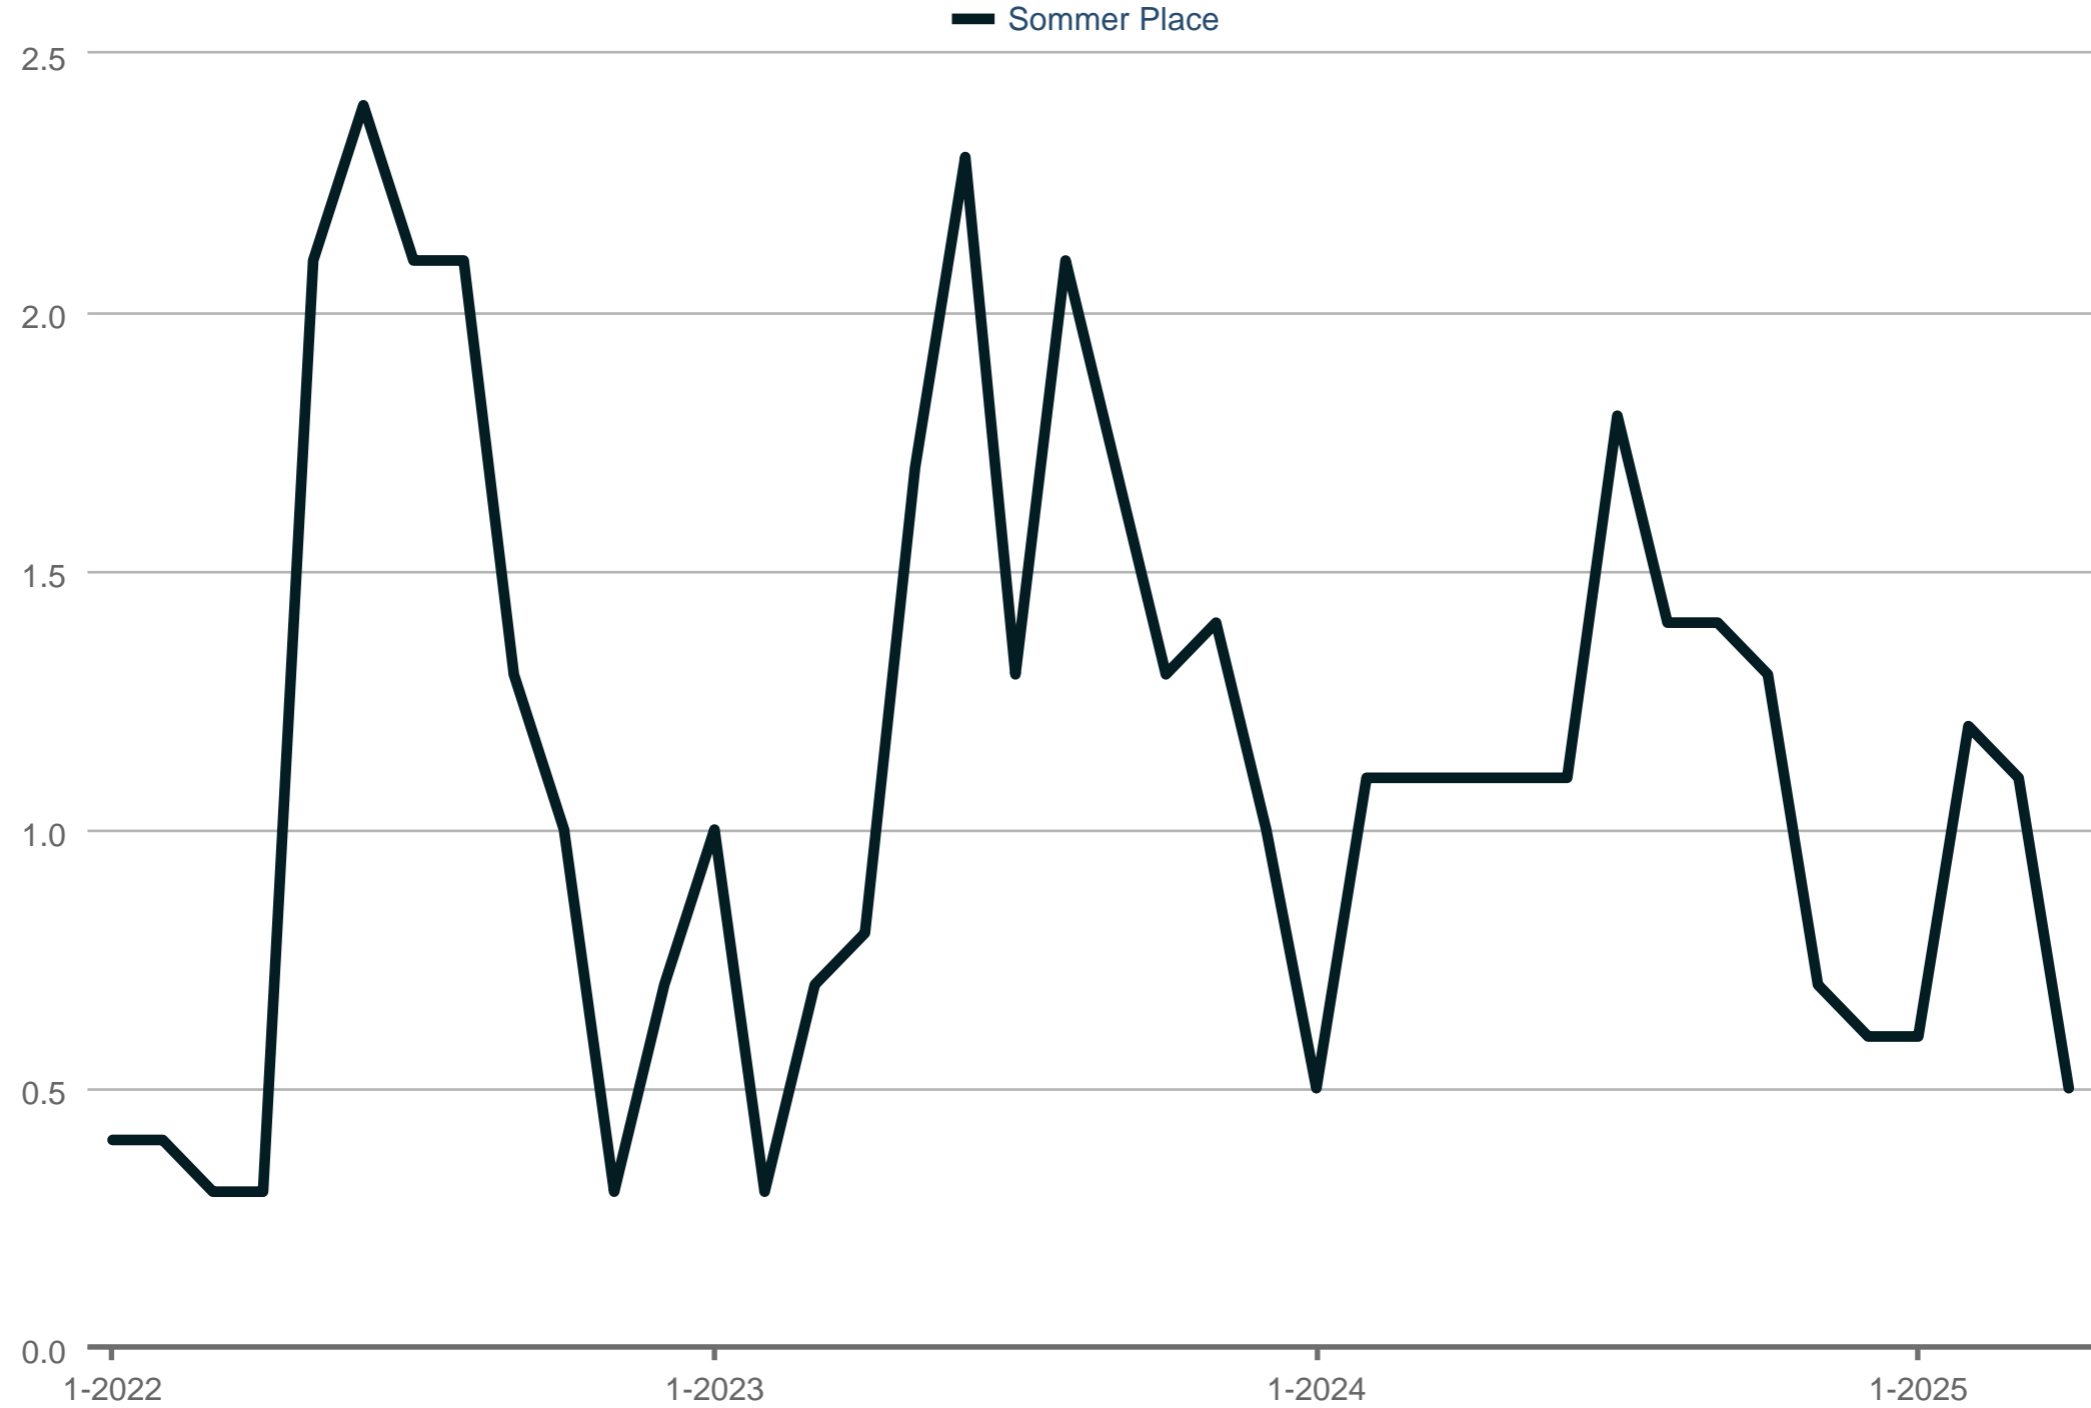

Months Supply of Homes for Sale

Sommer Place

Each data point is one month of activity. Data is from May 17, 2025.