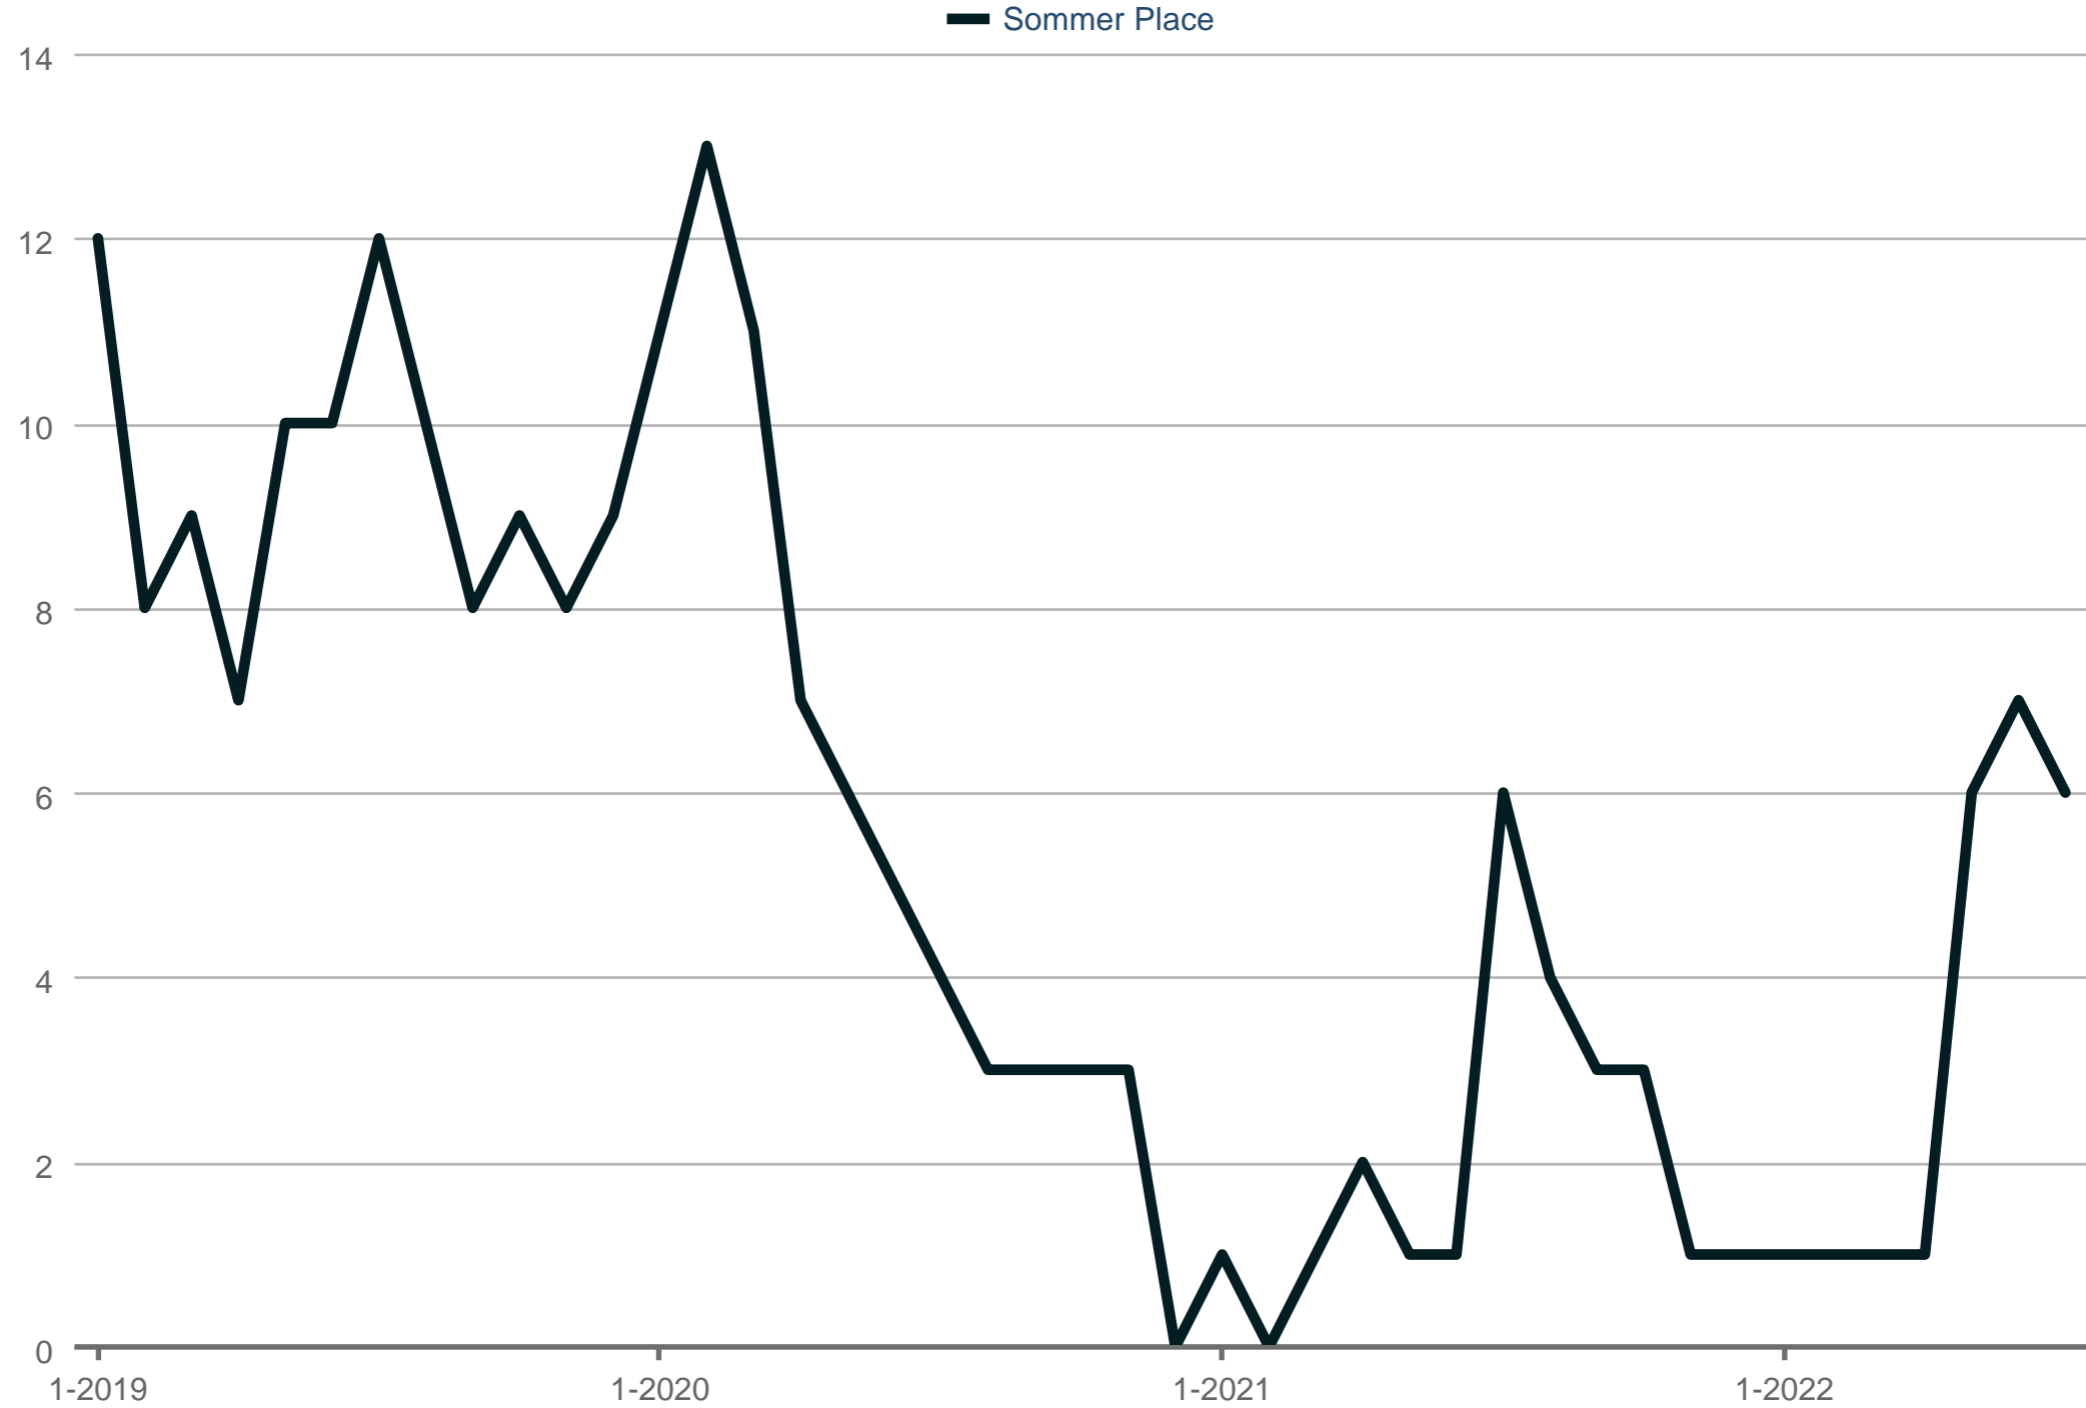

Homes for Sale

Sommer Place

Each data point is one month of activity. Data is from August 15, 2022.