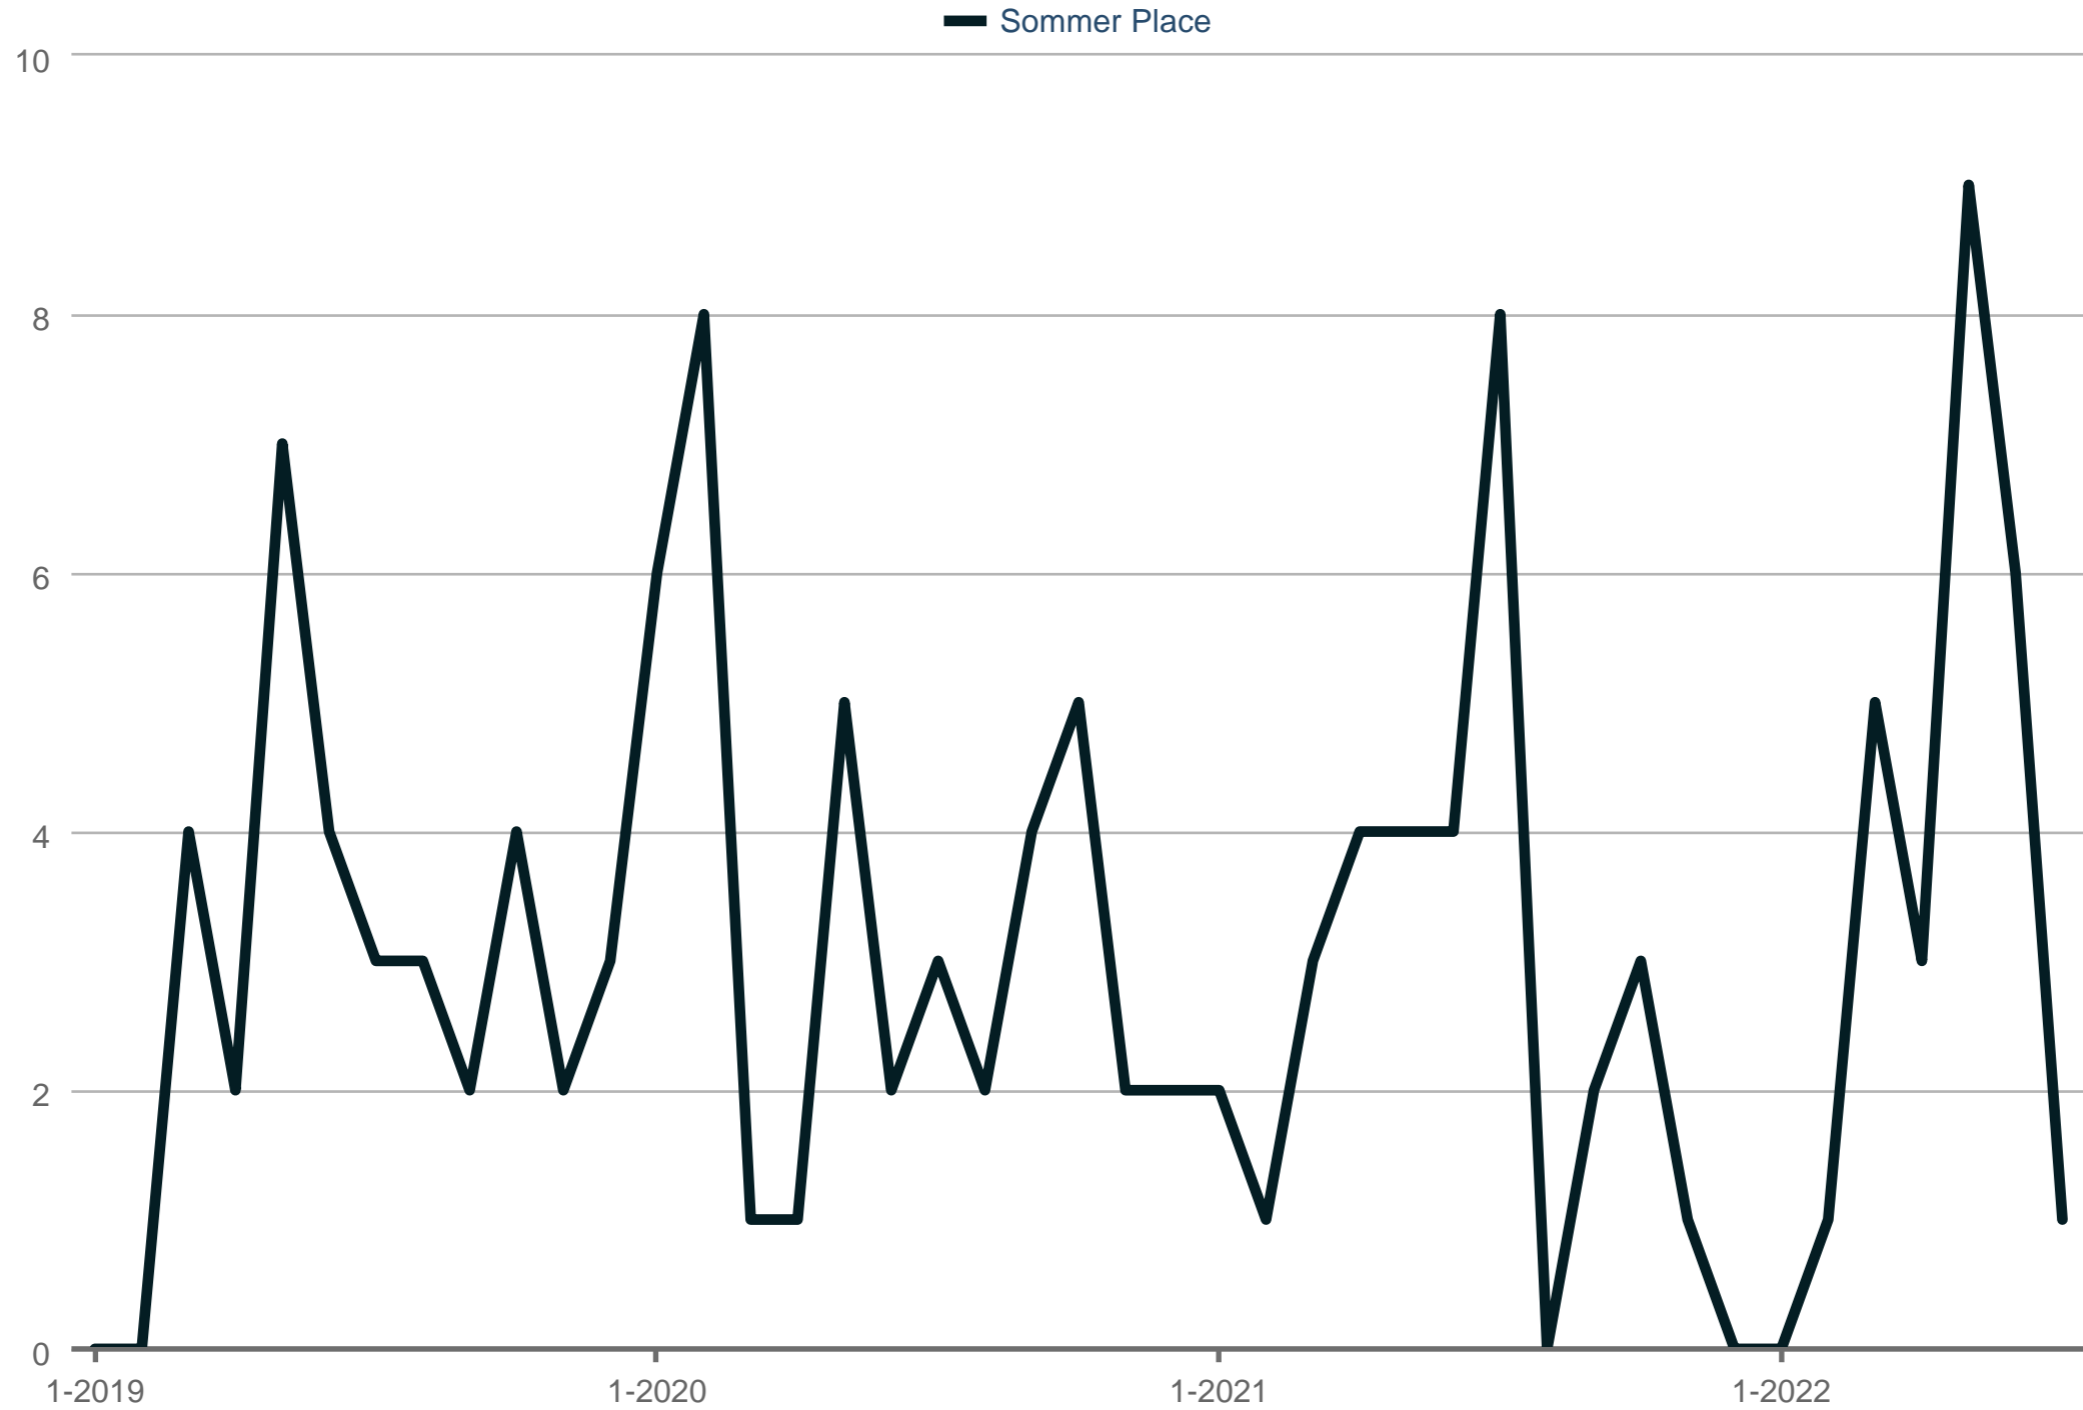

### New Listings

Sommer Place

Each data point is one month of activity. Data is from August 15, 2022.