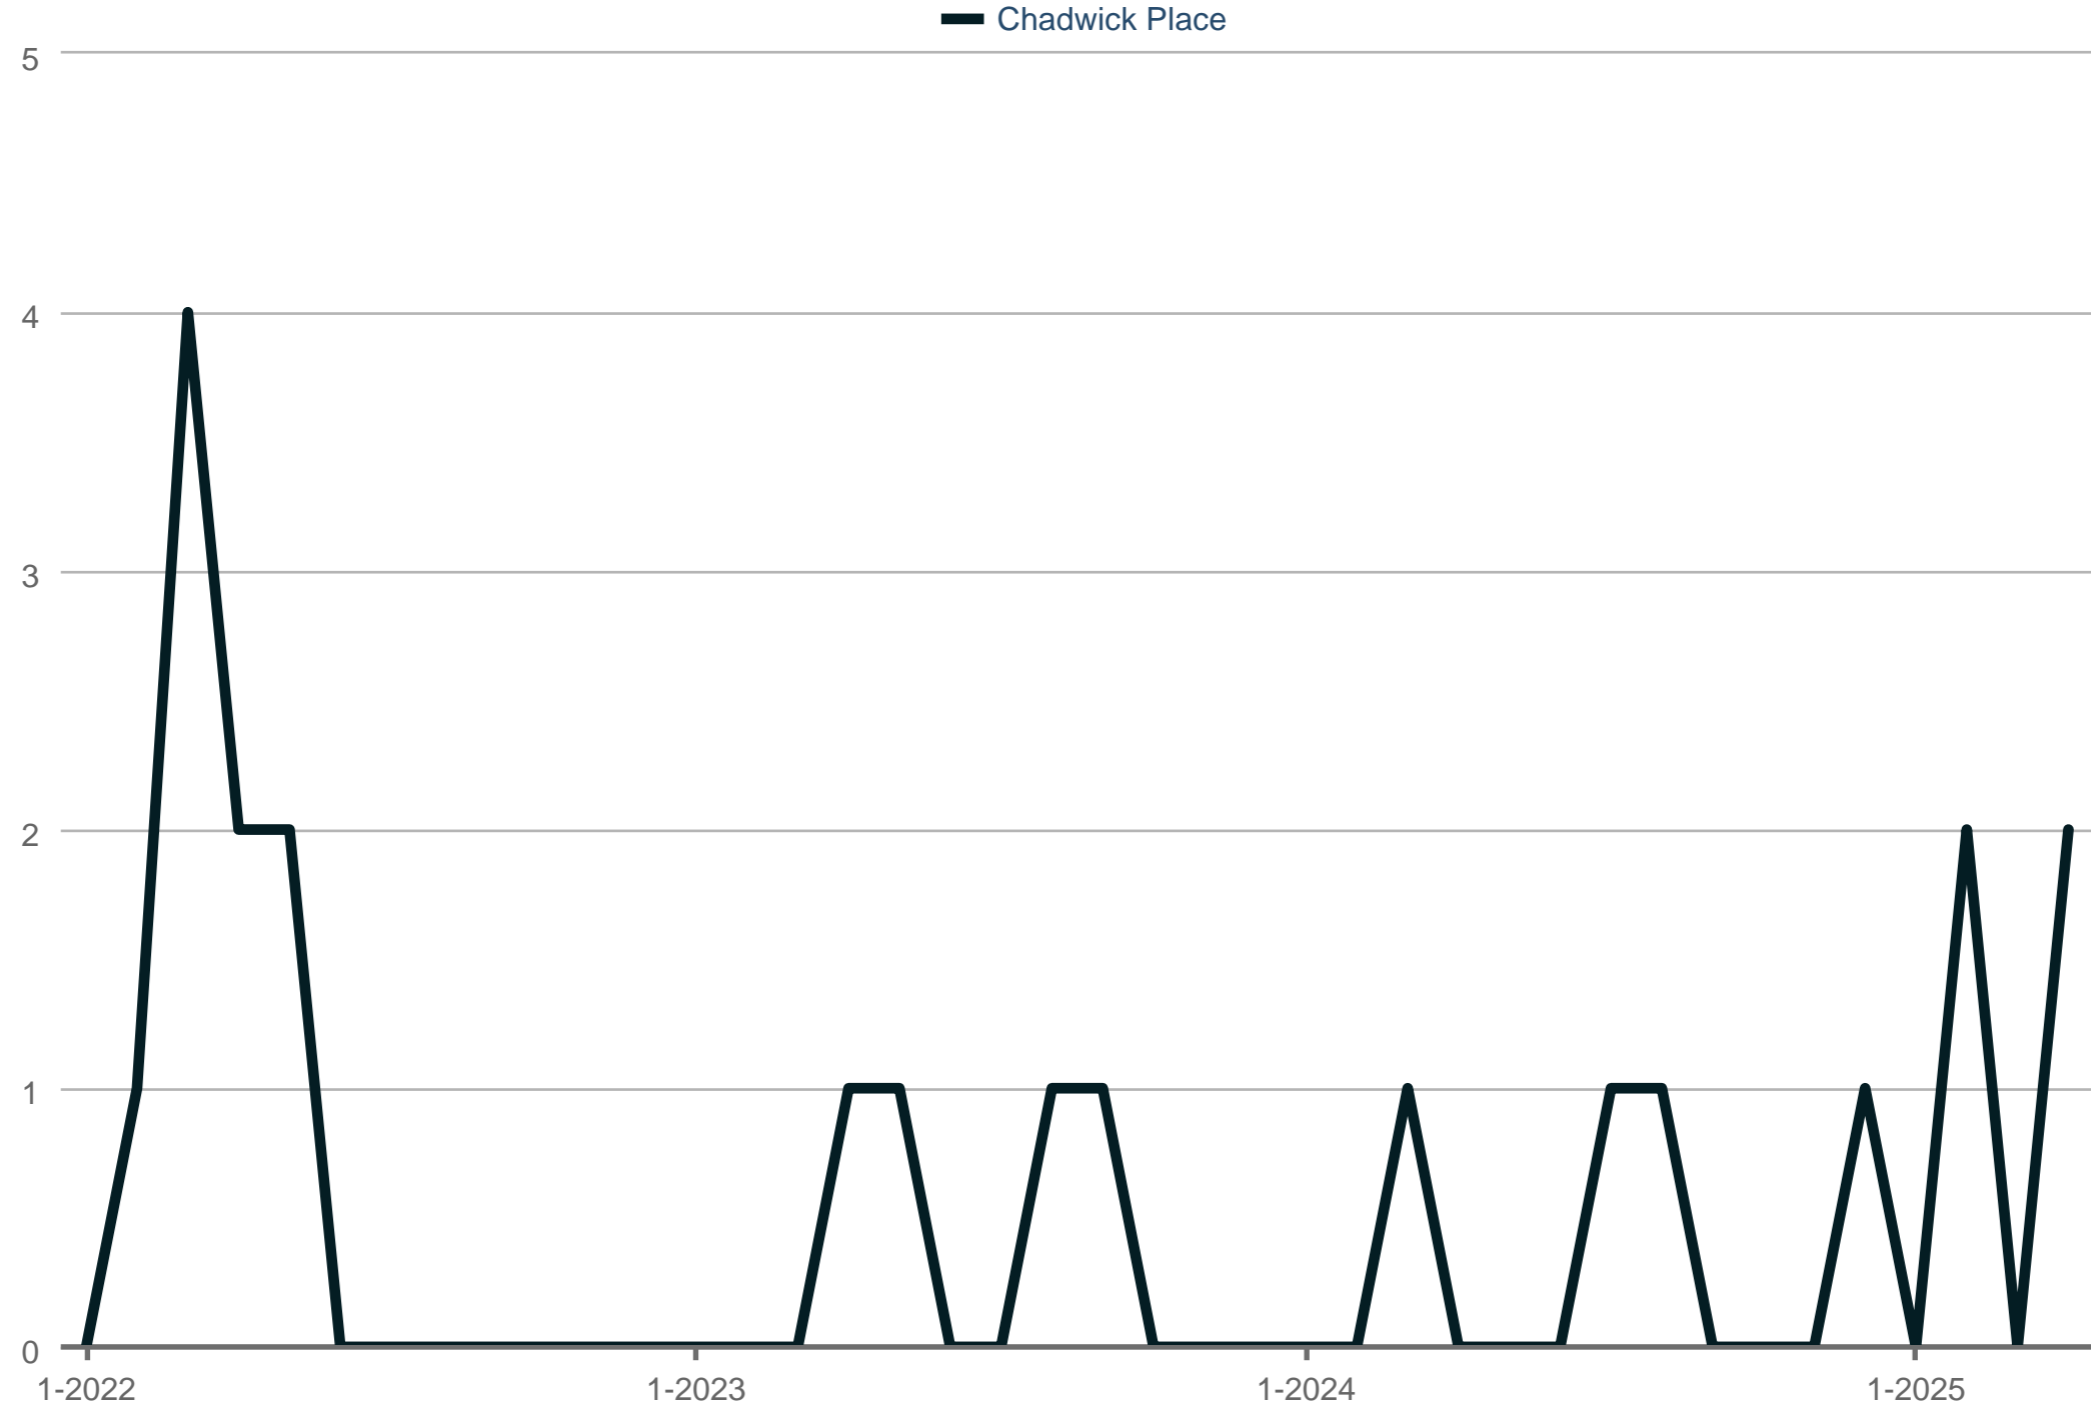

### New Listings

Chadwick Place

Each data point is one month of activity. Data is from May 17, 2025.