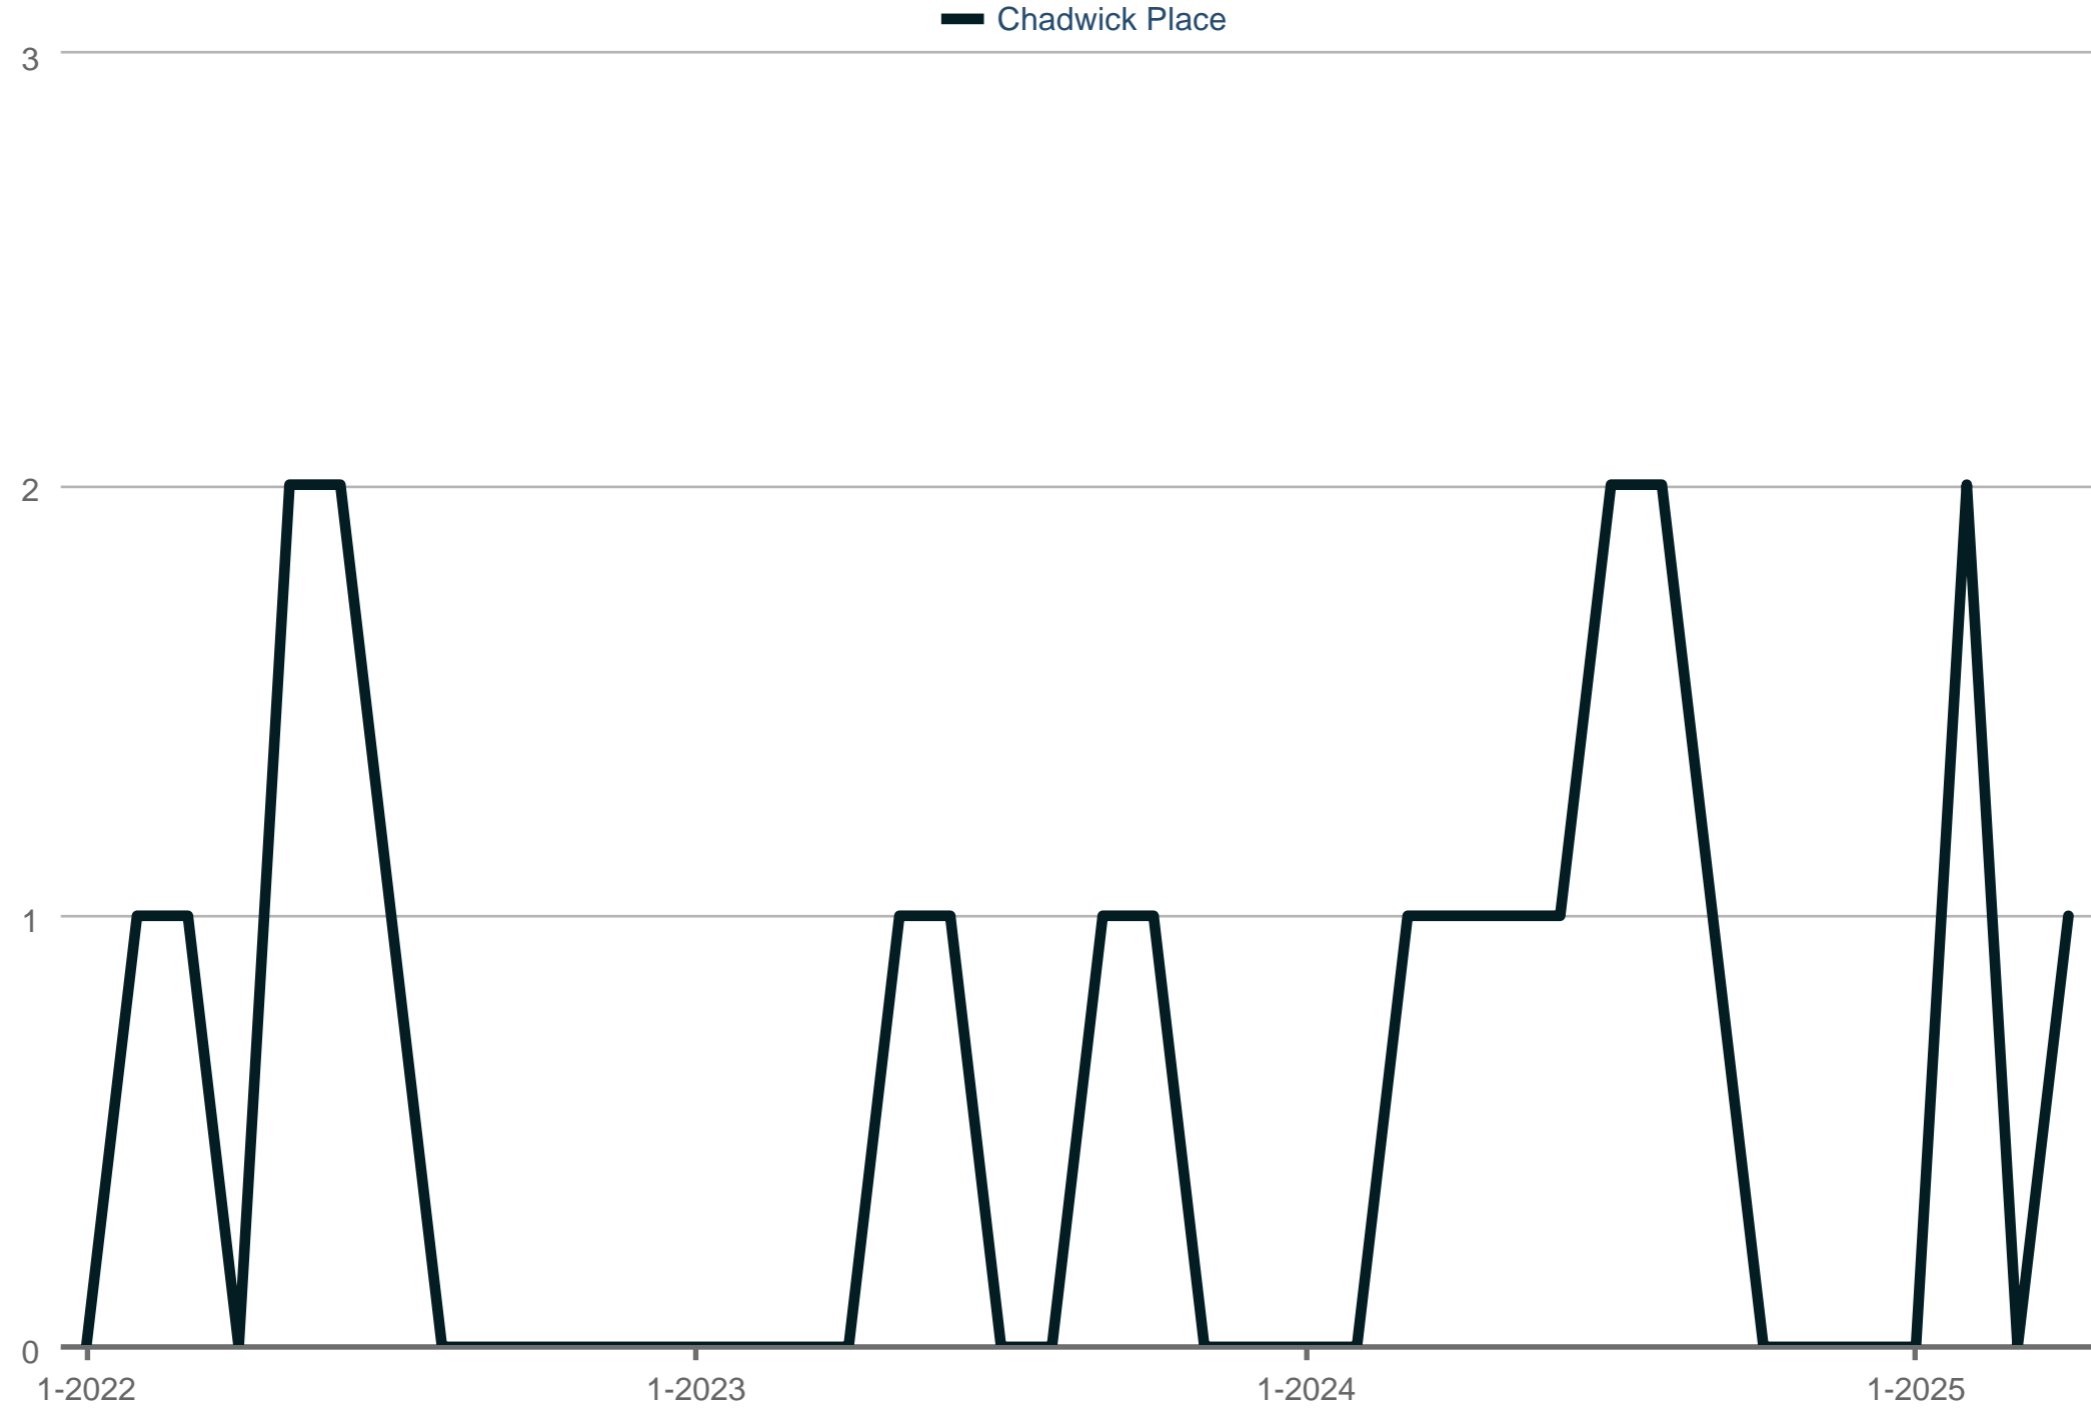

Homes for Sale

Chadwick Place

Each data point is one month of activity. Data is from May 17, 2025.