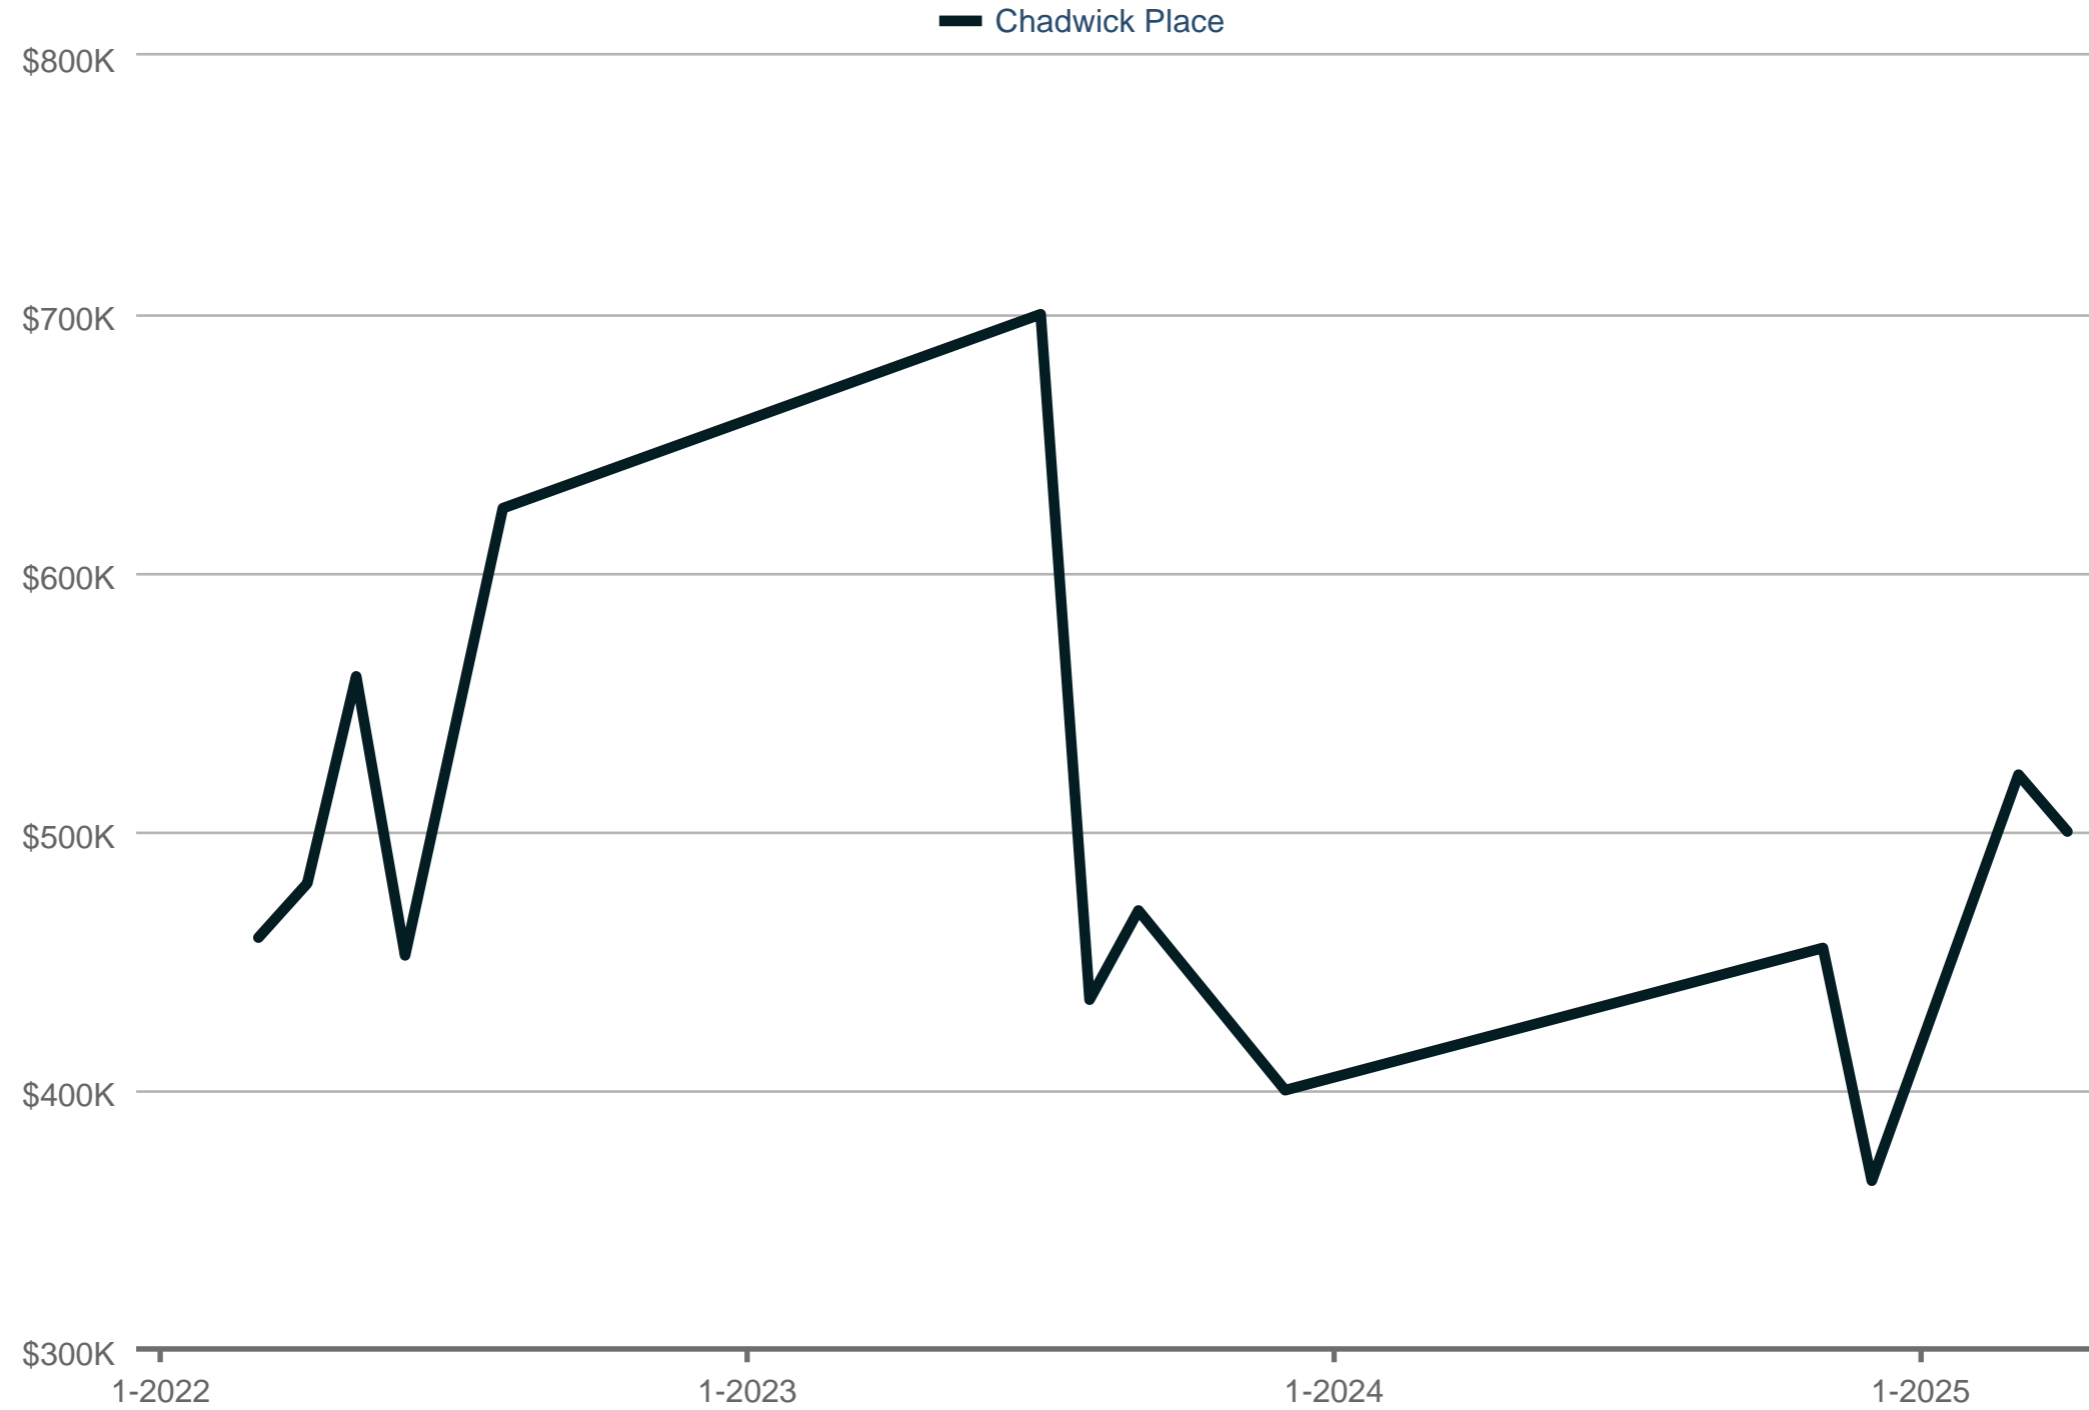

Average Sales Price

Chadwick Place

Each data point is one month of activity. Data is from May 17, 2025.