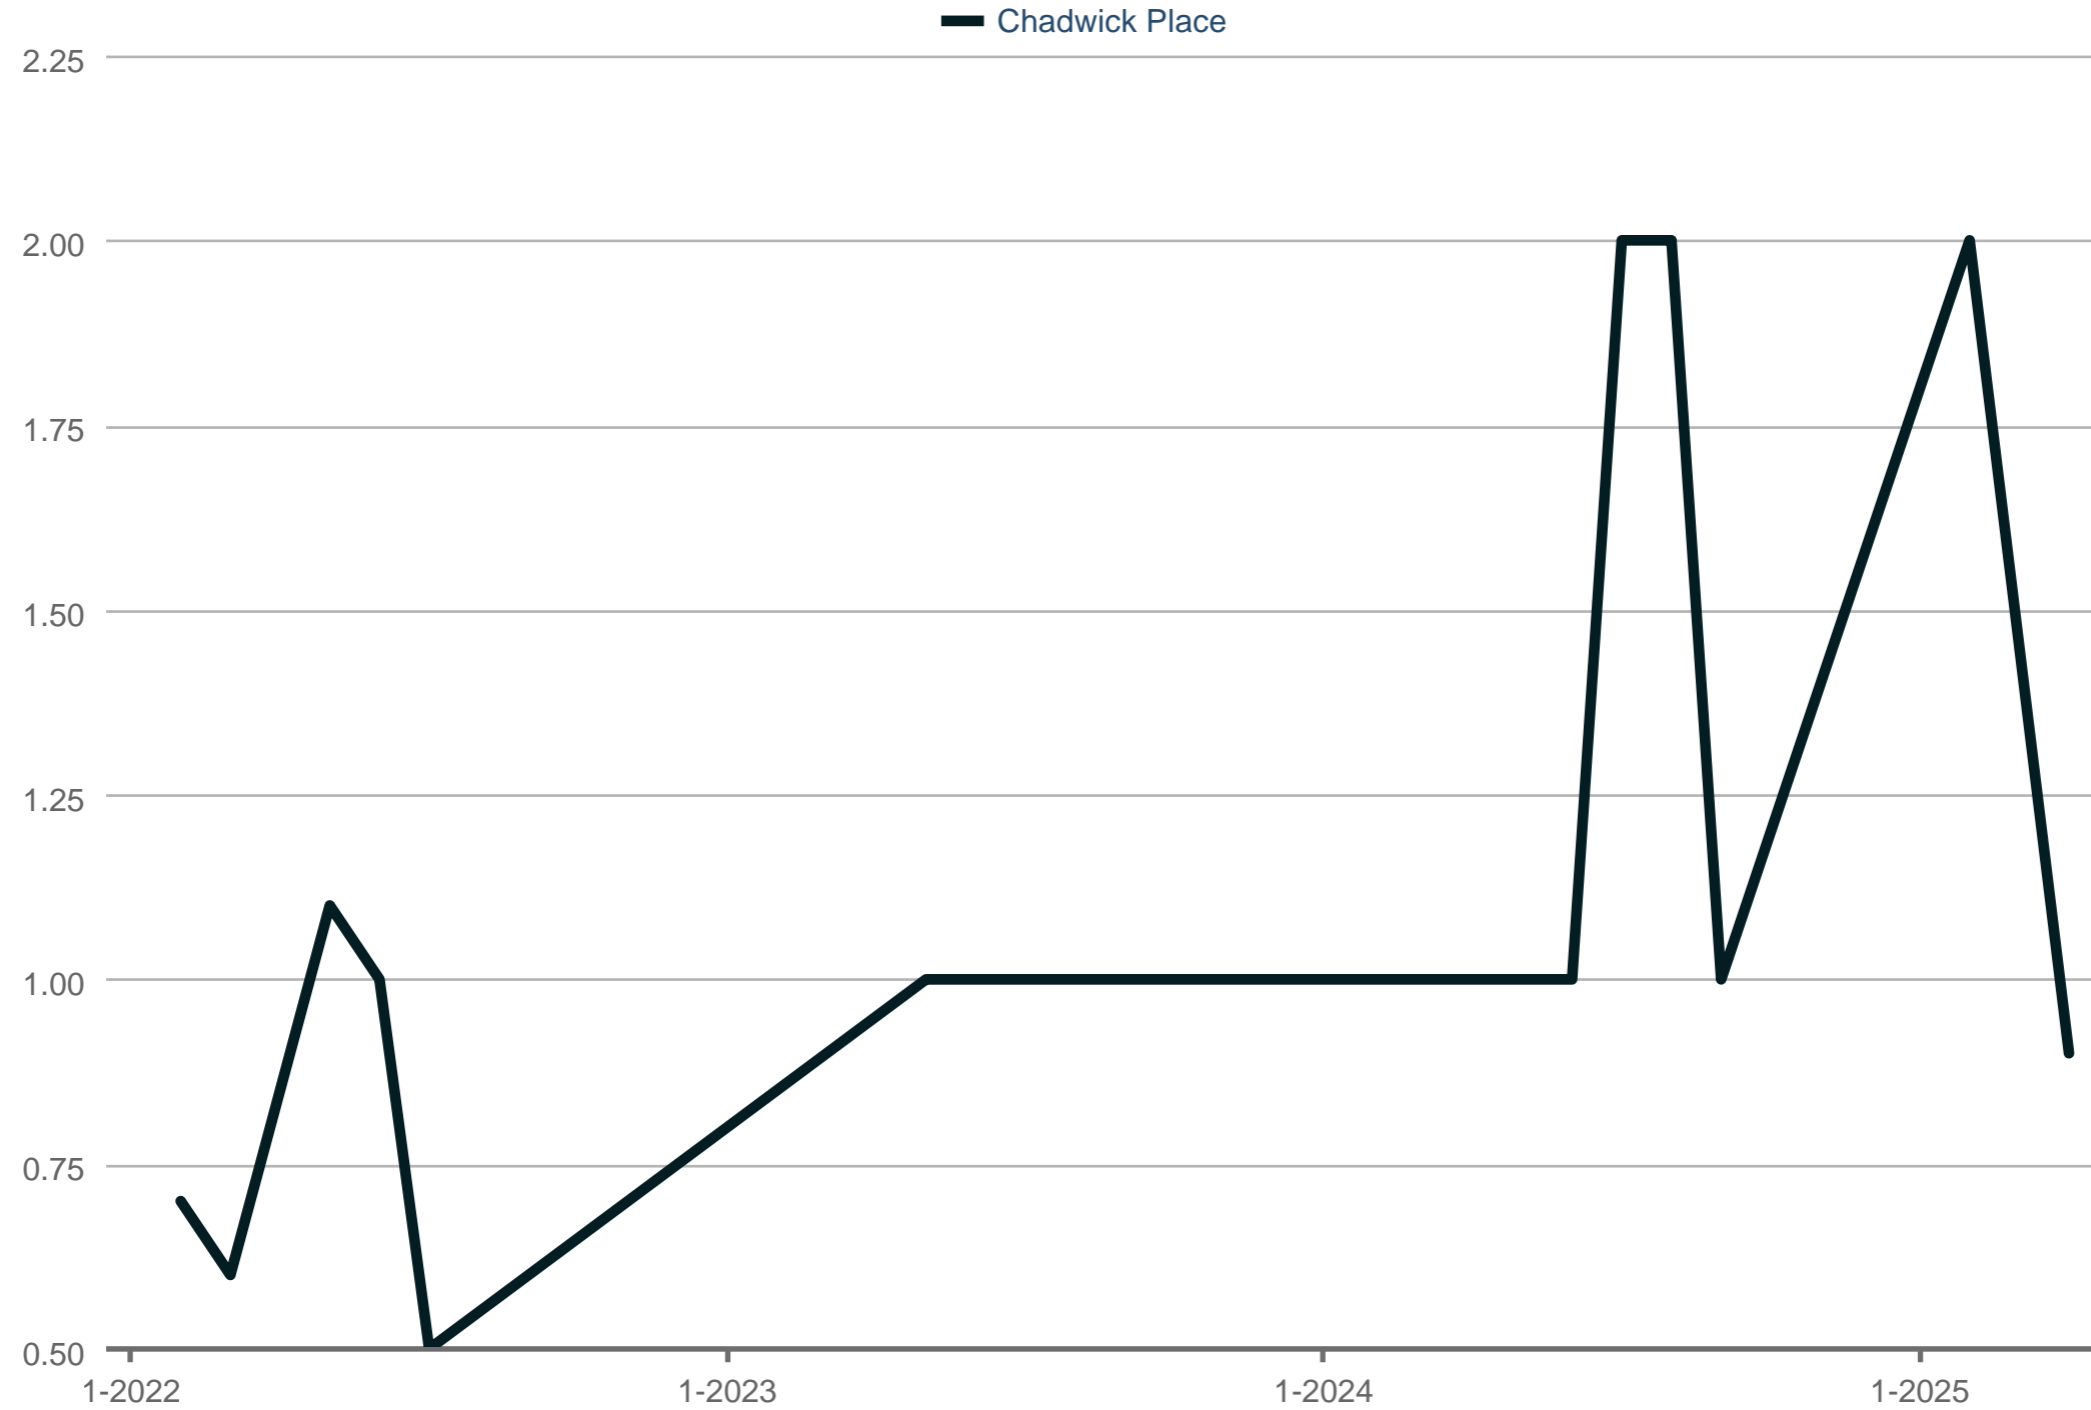

Months Supply of Homes for Sale

Chadwick Place
Each data point is one month of activity. Data is from May 17, 2025.