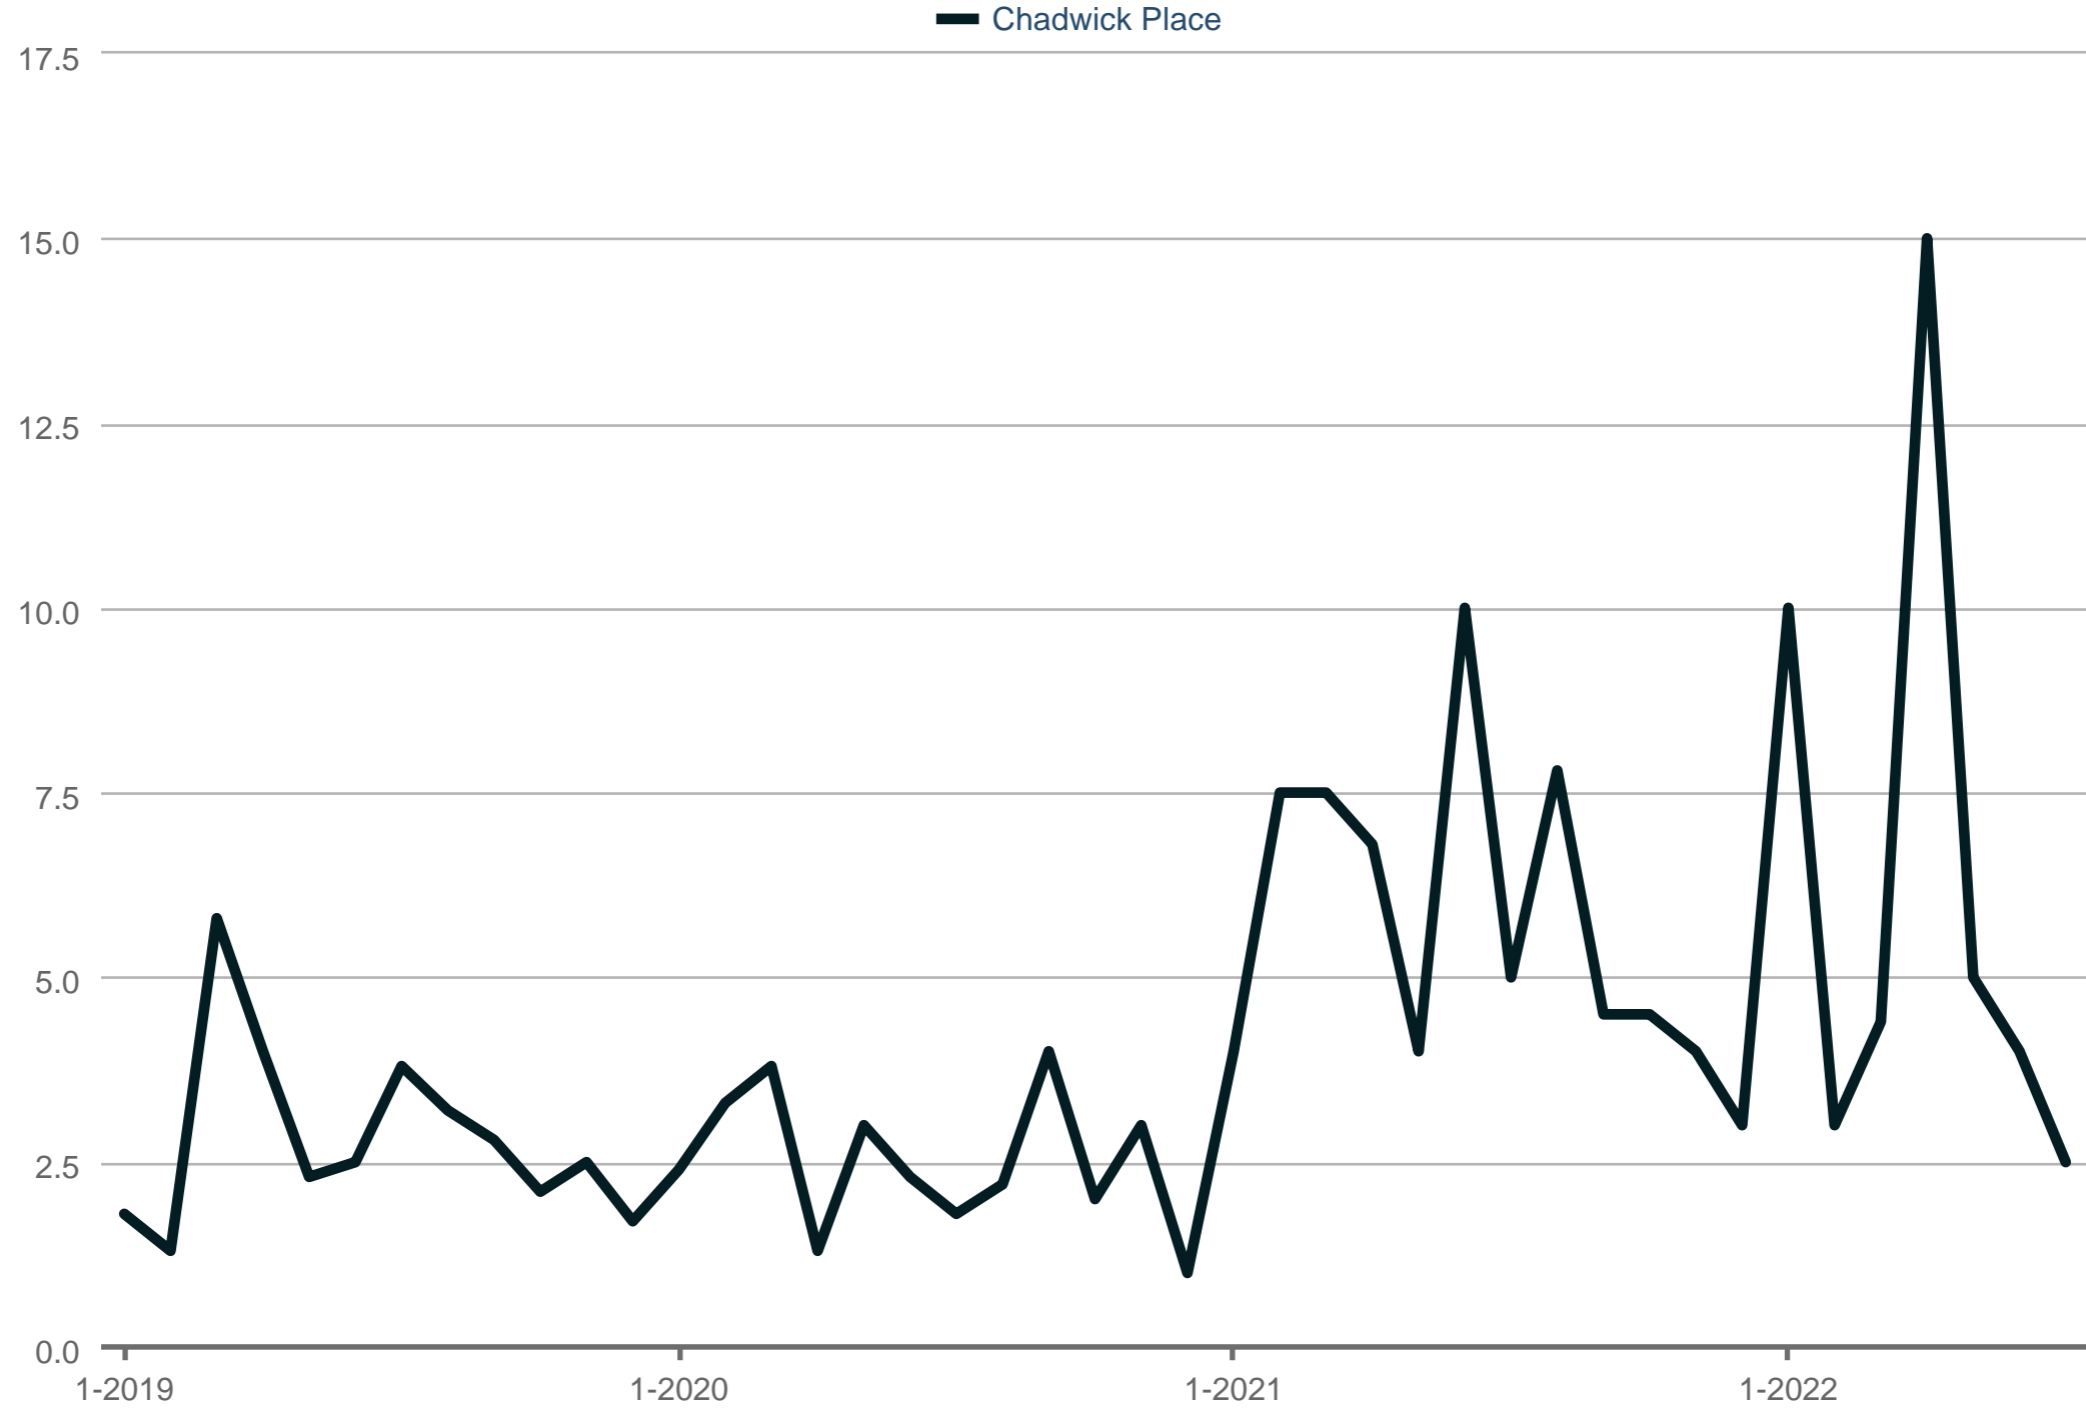

Showings Per Listing

Chadwick Place

Each data point is one month of activity. Data is from August 15, 2022.