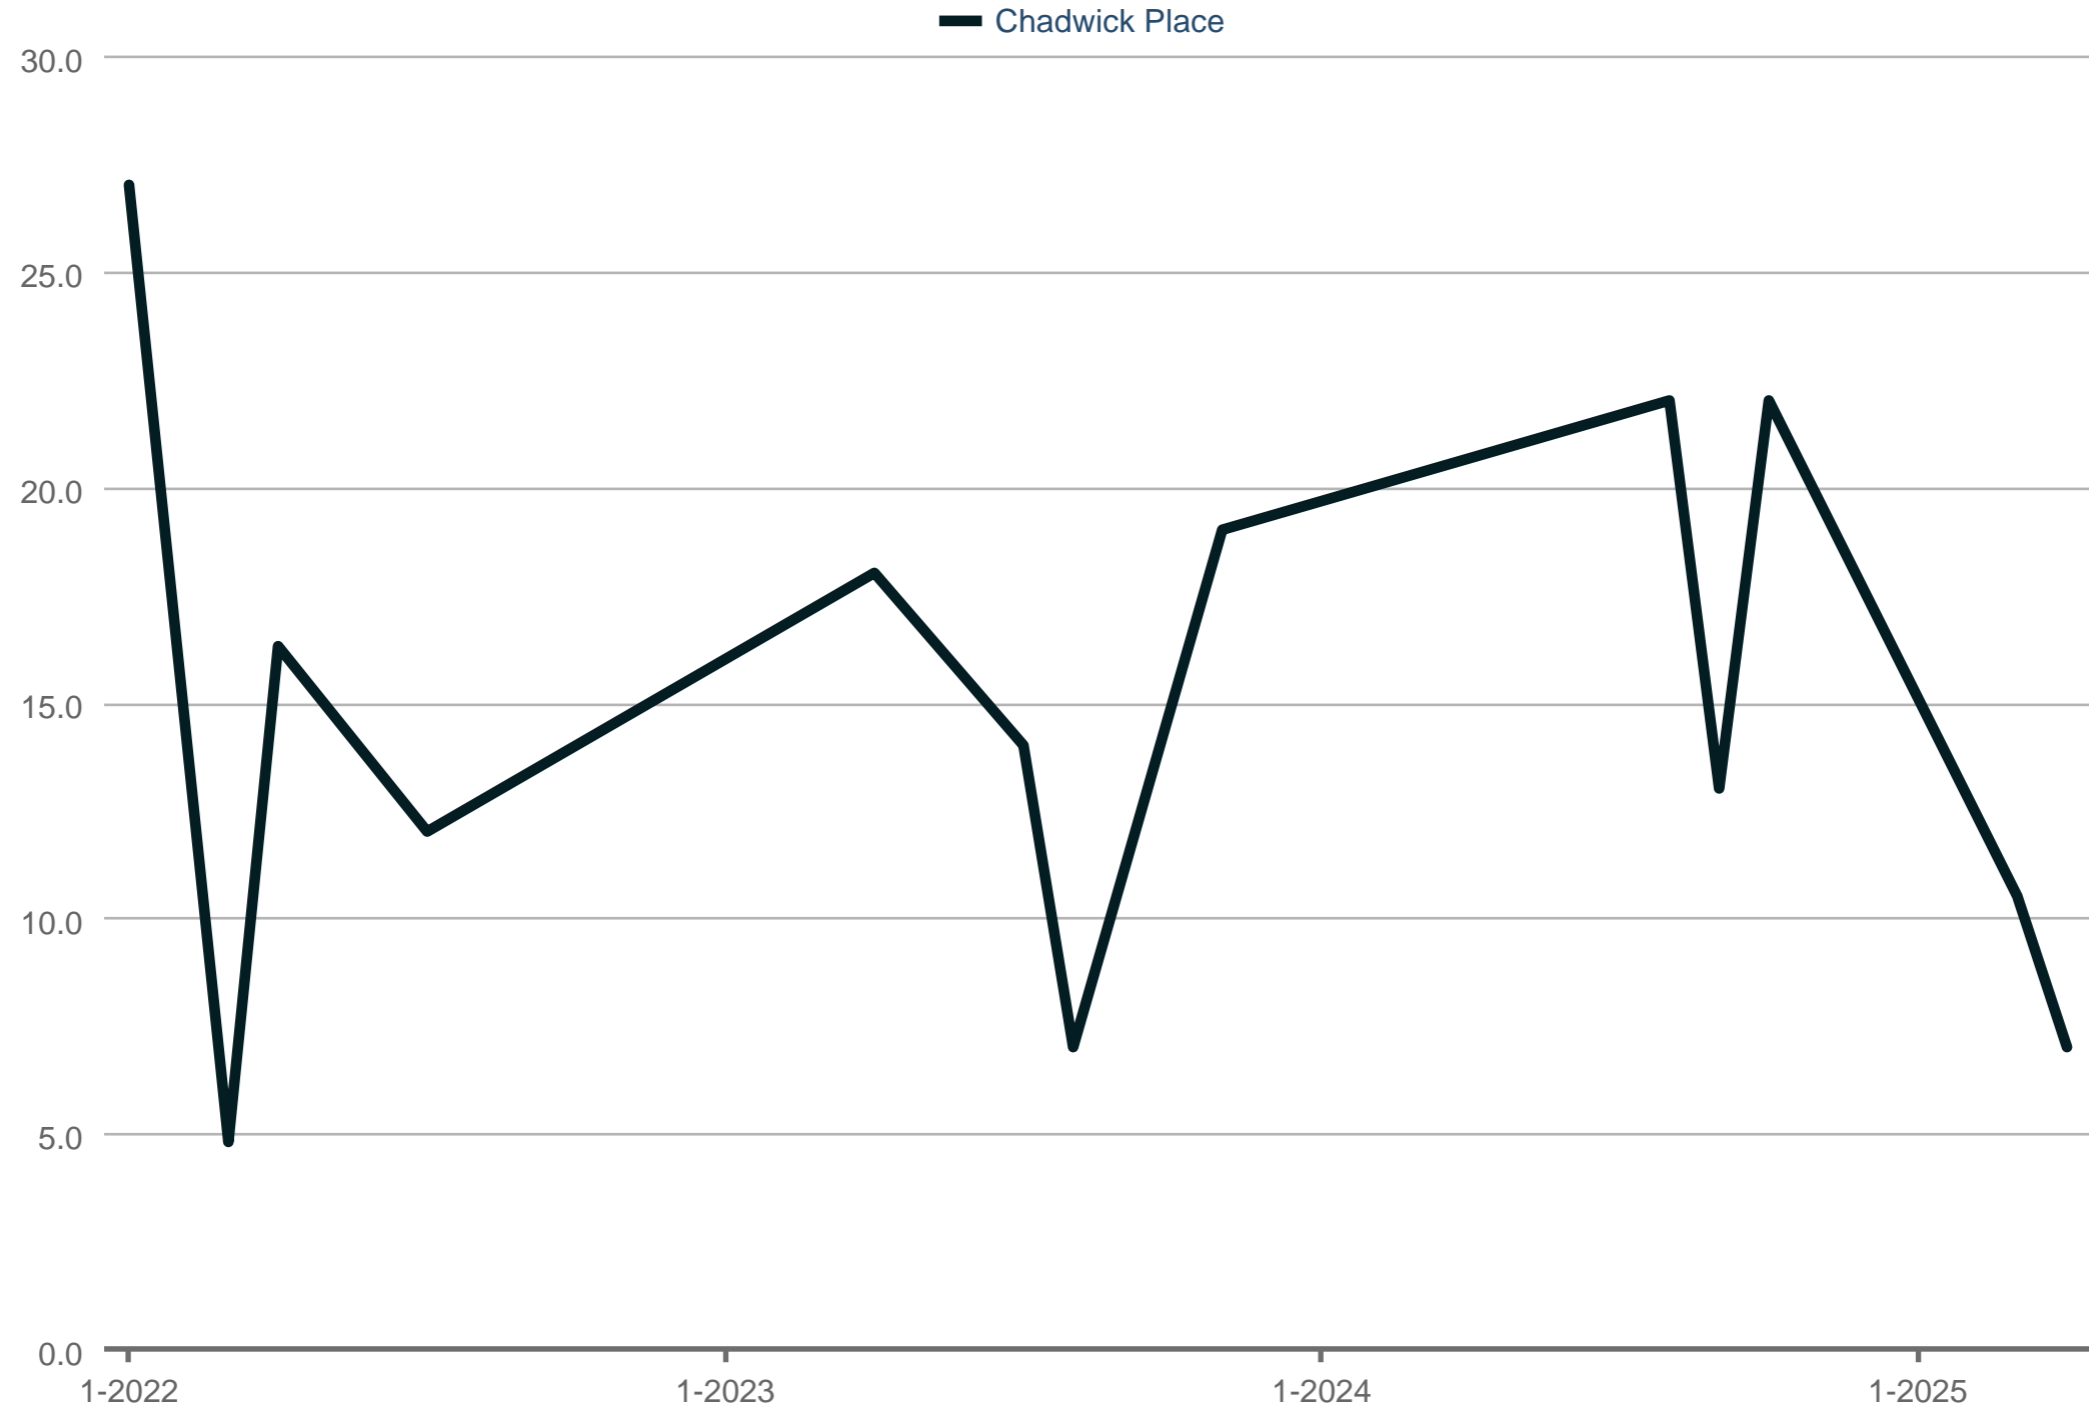

Average Showings to Pending

Chadwick Place

Each data point is one month of activity. Data is from May 17, 2025.