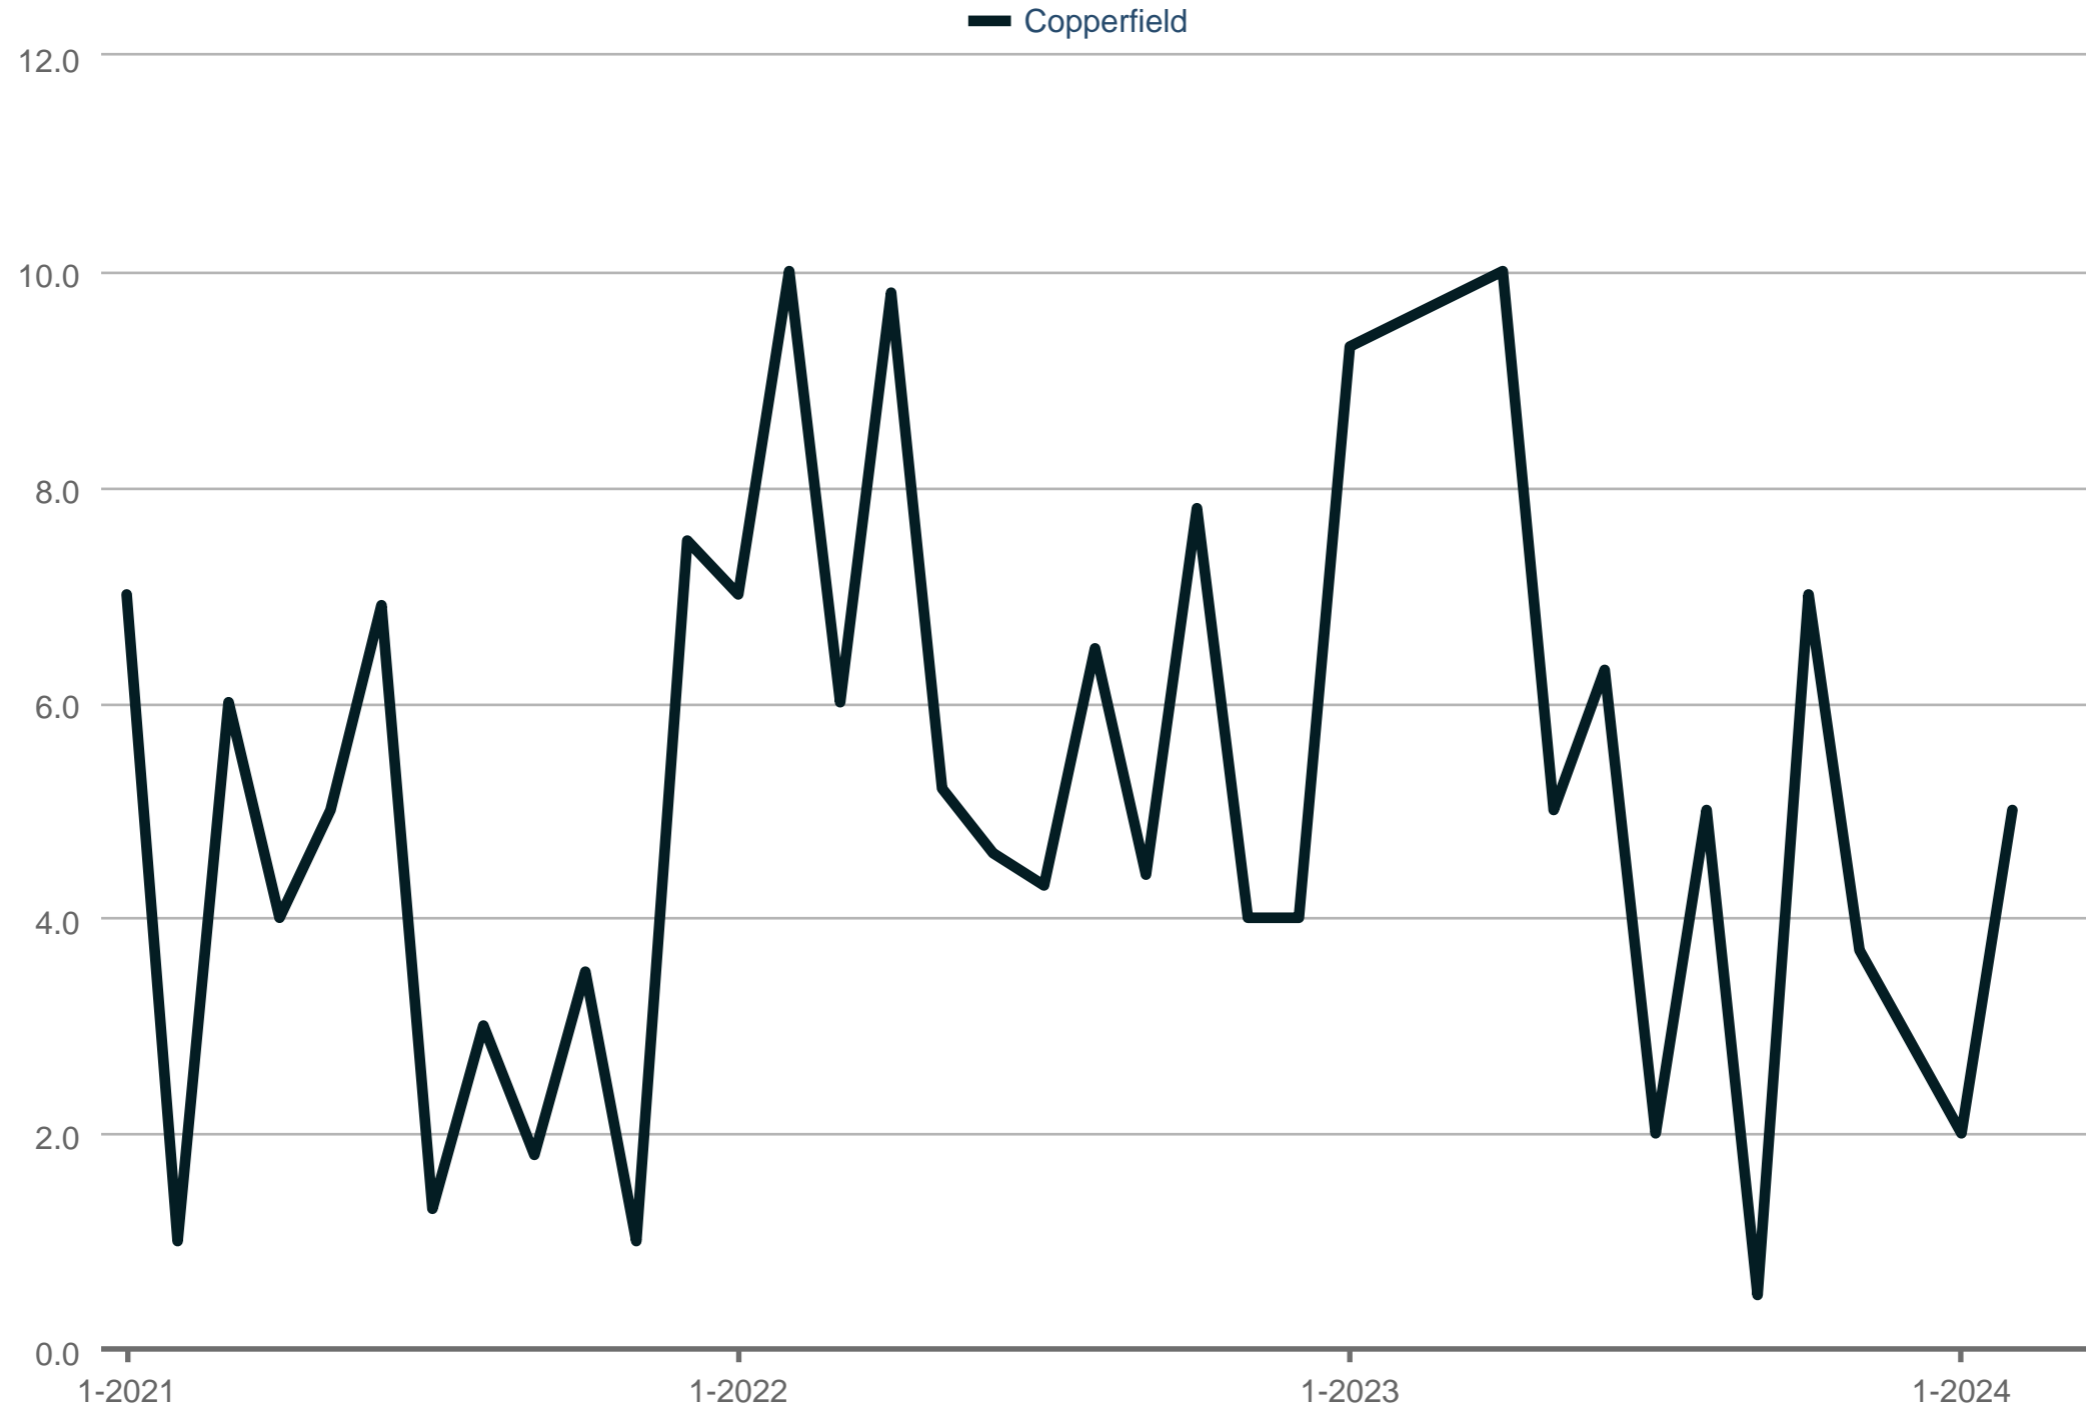

Showings Per Listing

Copperfield
Each data point is one month of activity. Data is from April 18, 2024.