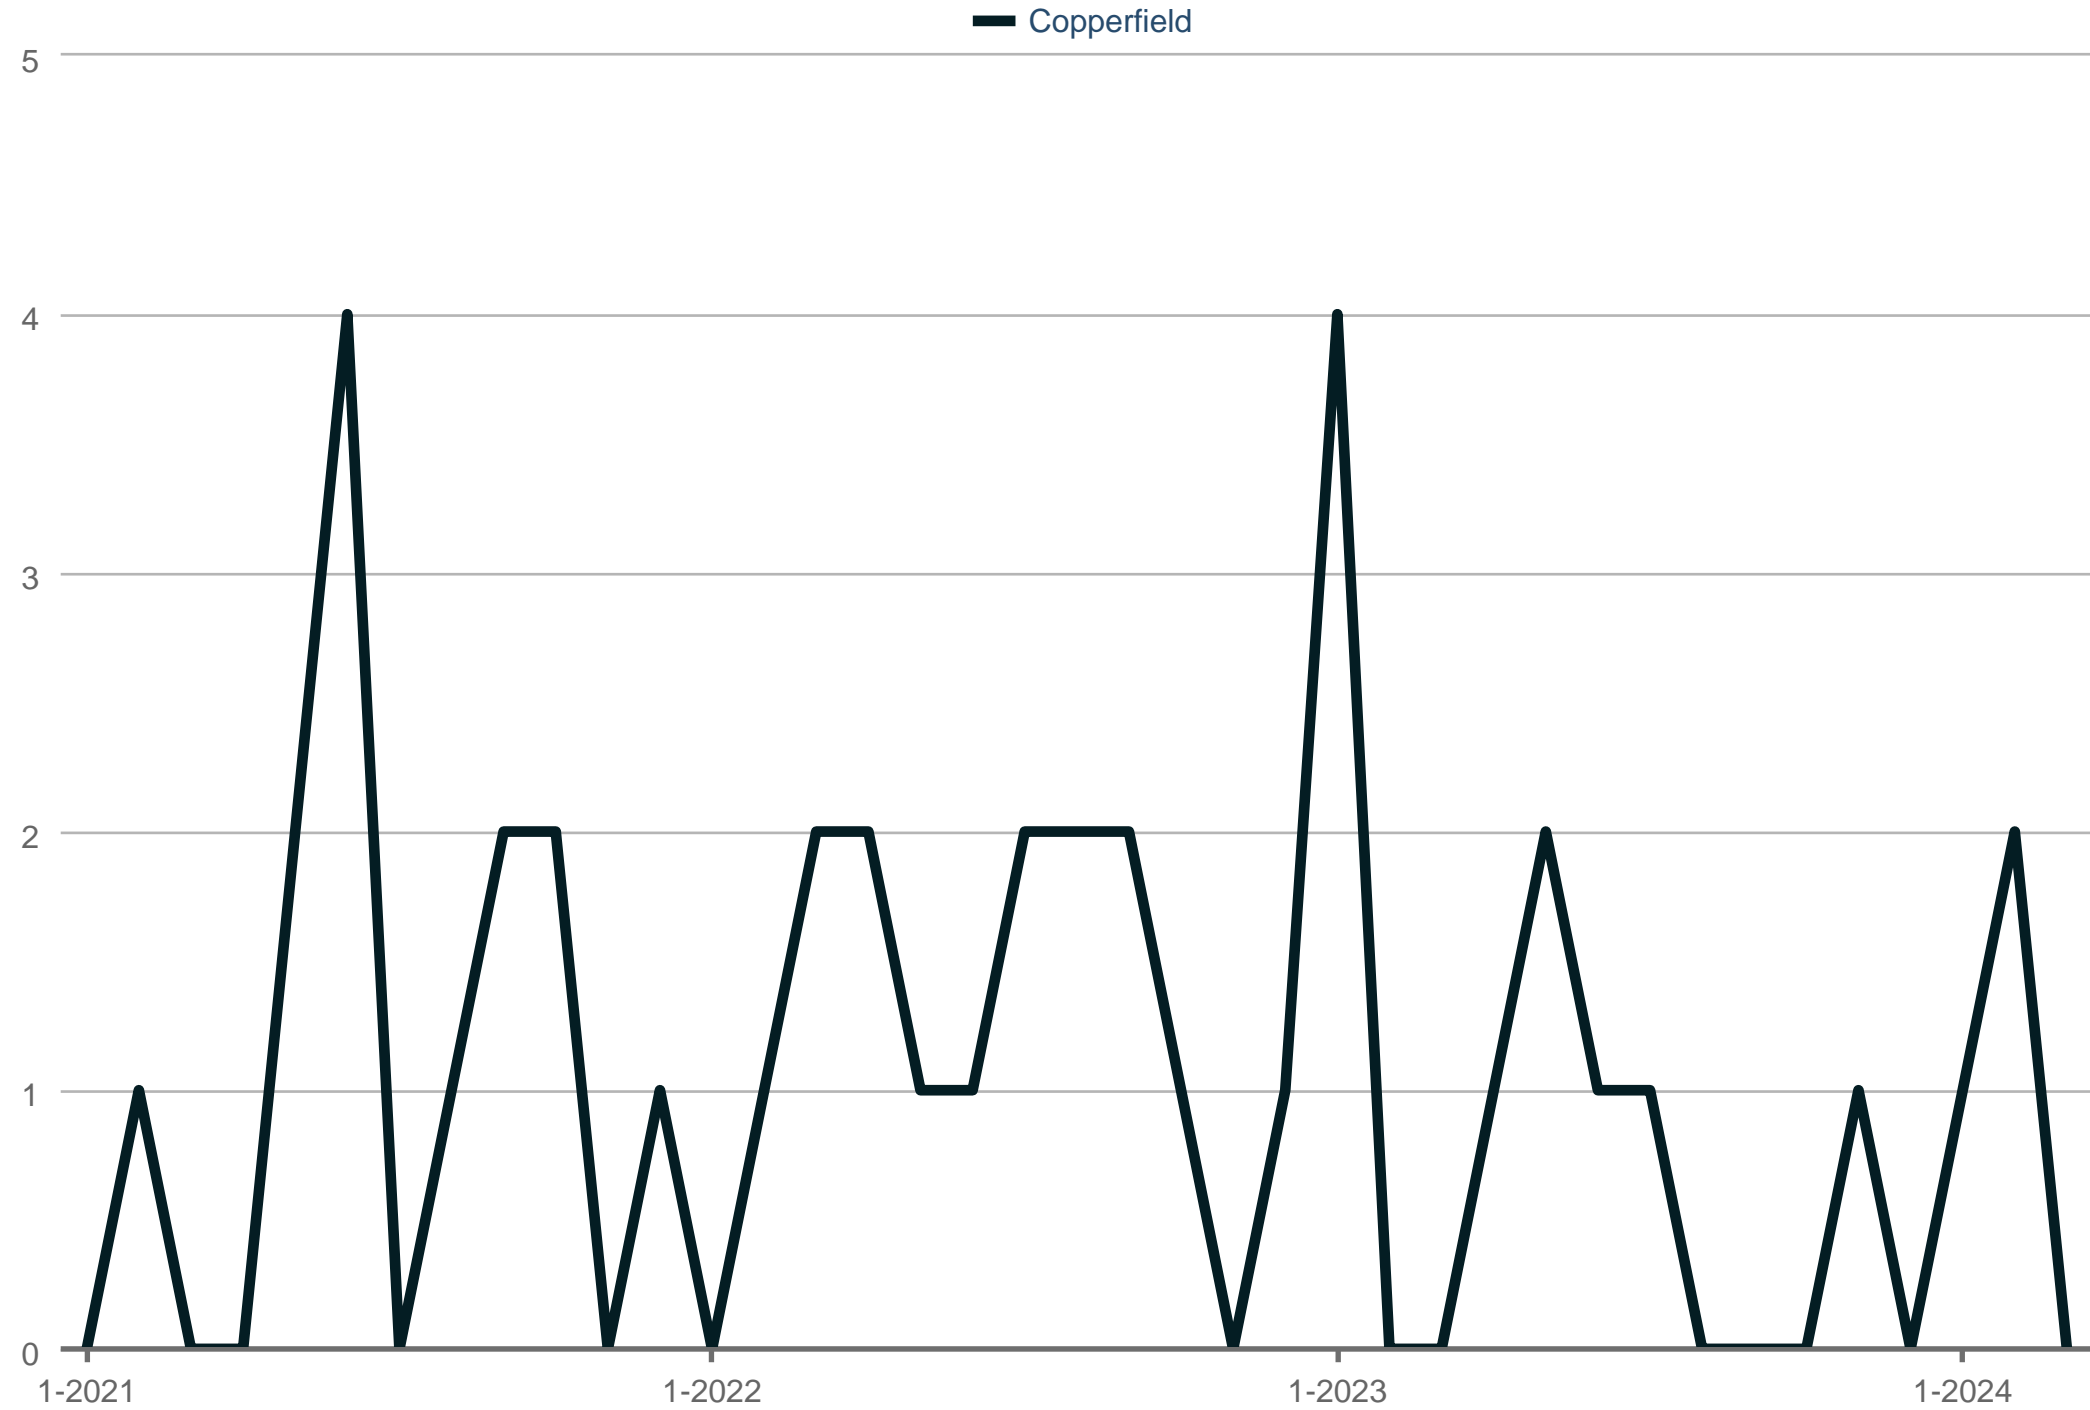

Pending Sales

Copperfield

Each data point is one month of activity. Data is from April 24, 2024.