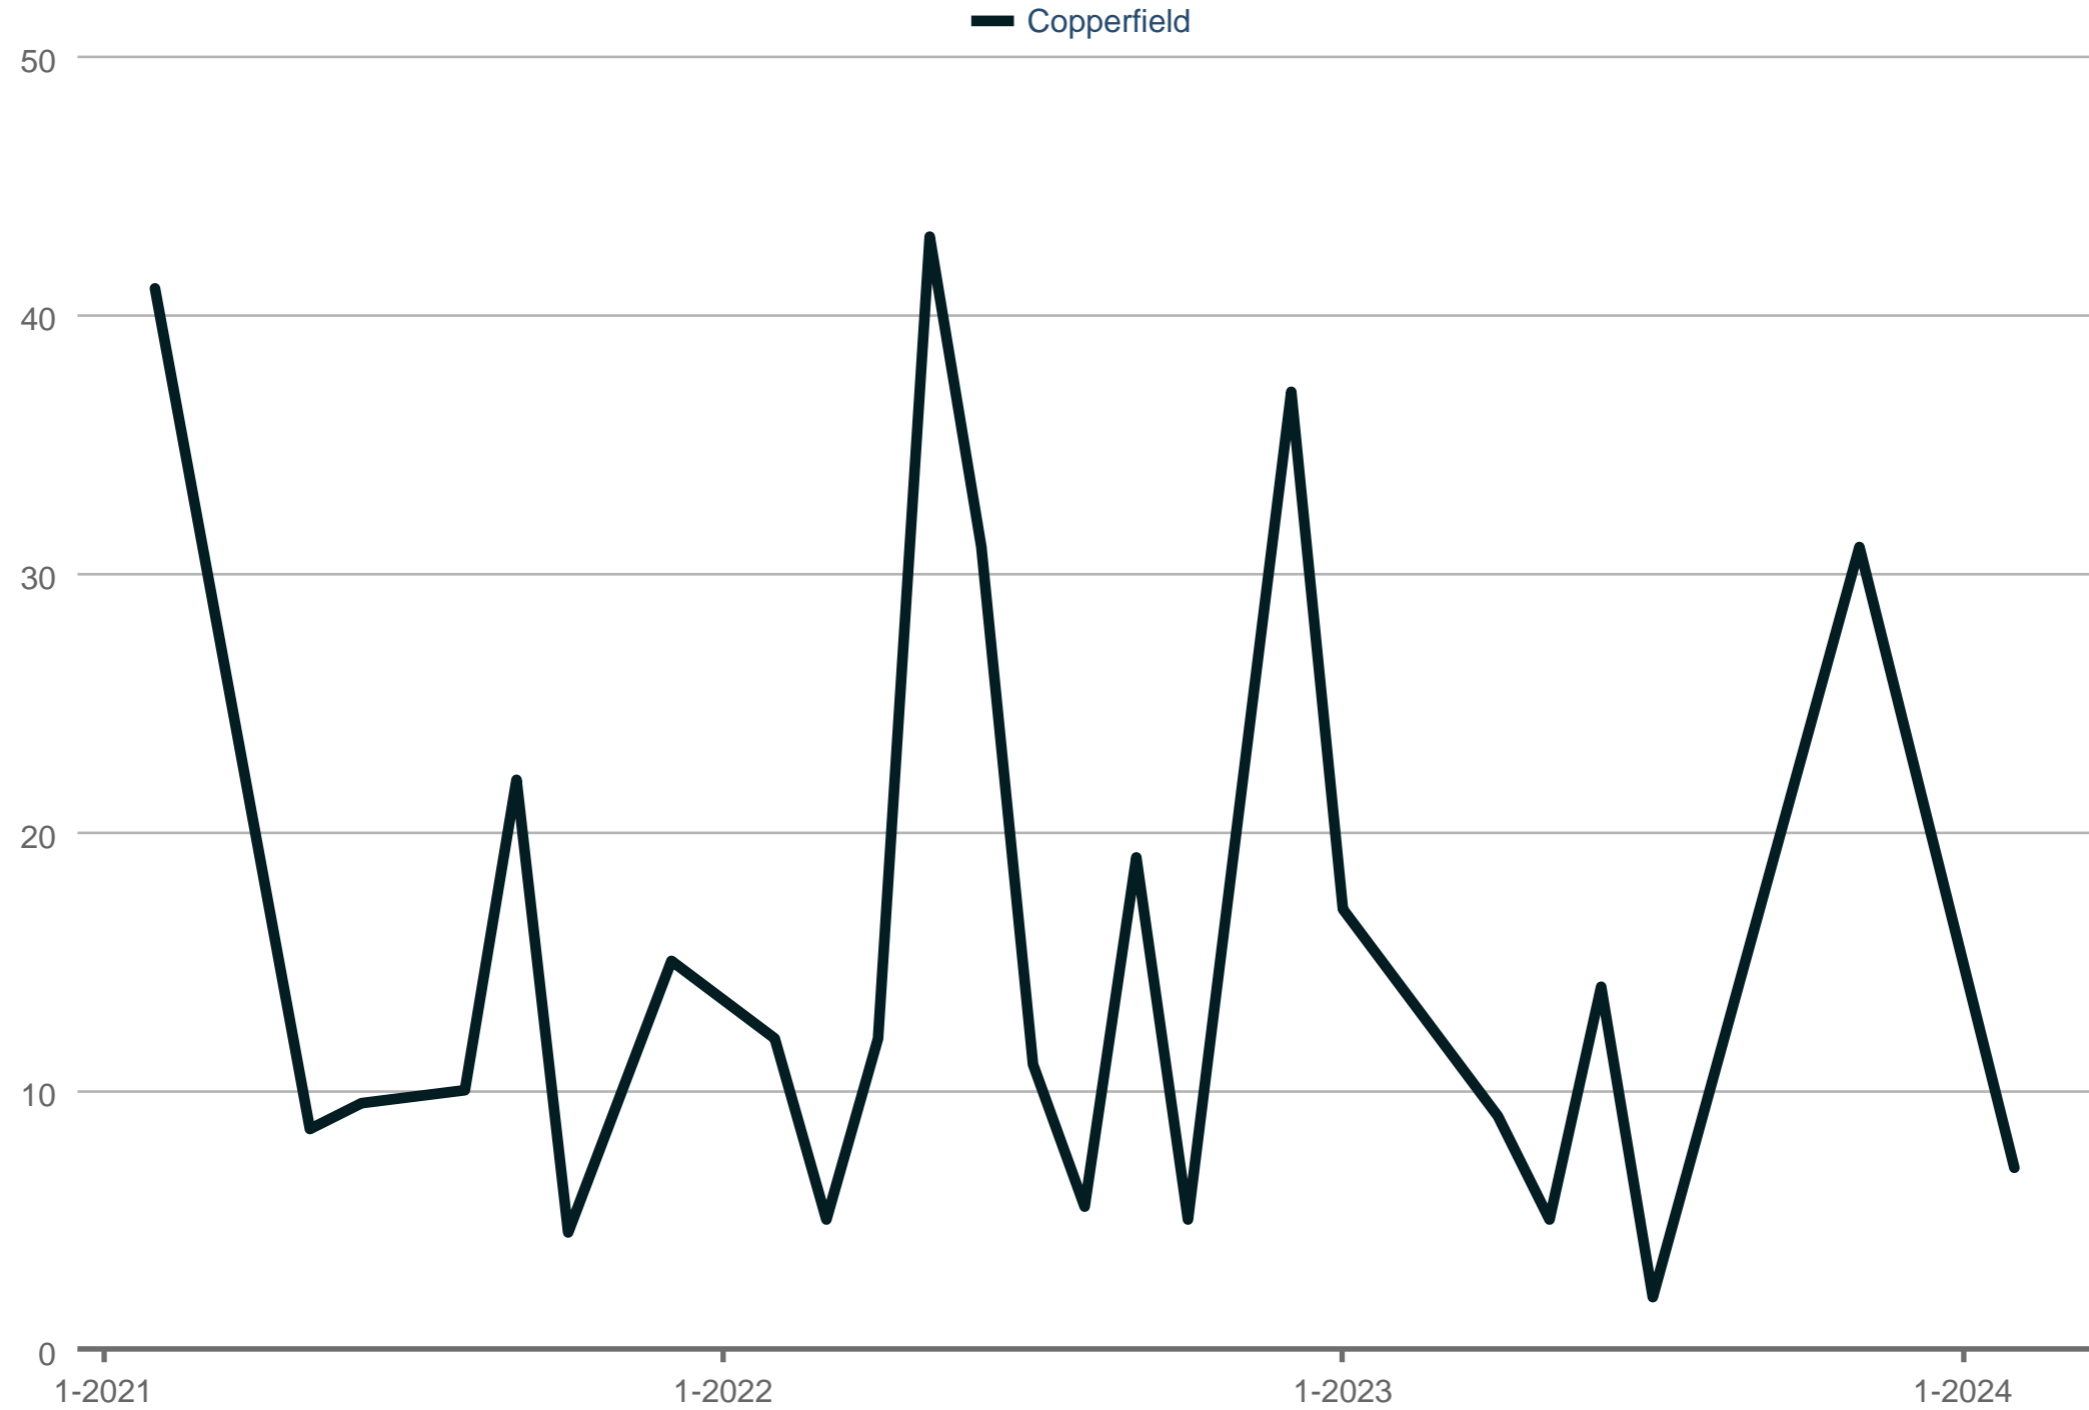

Average Showings to Pending

Each data point is one month of activity. Data is from April 19, 2024.