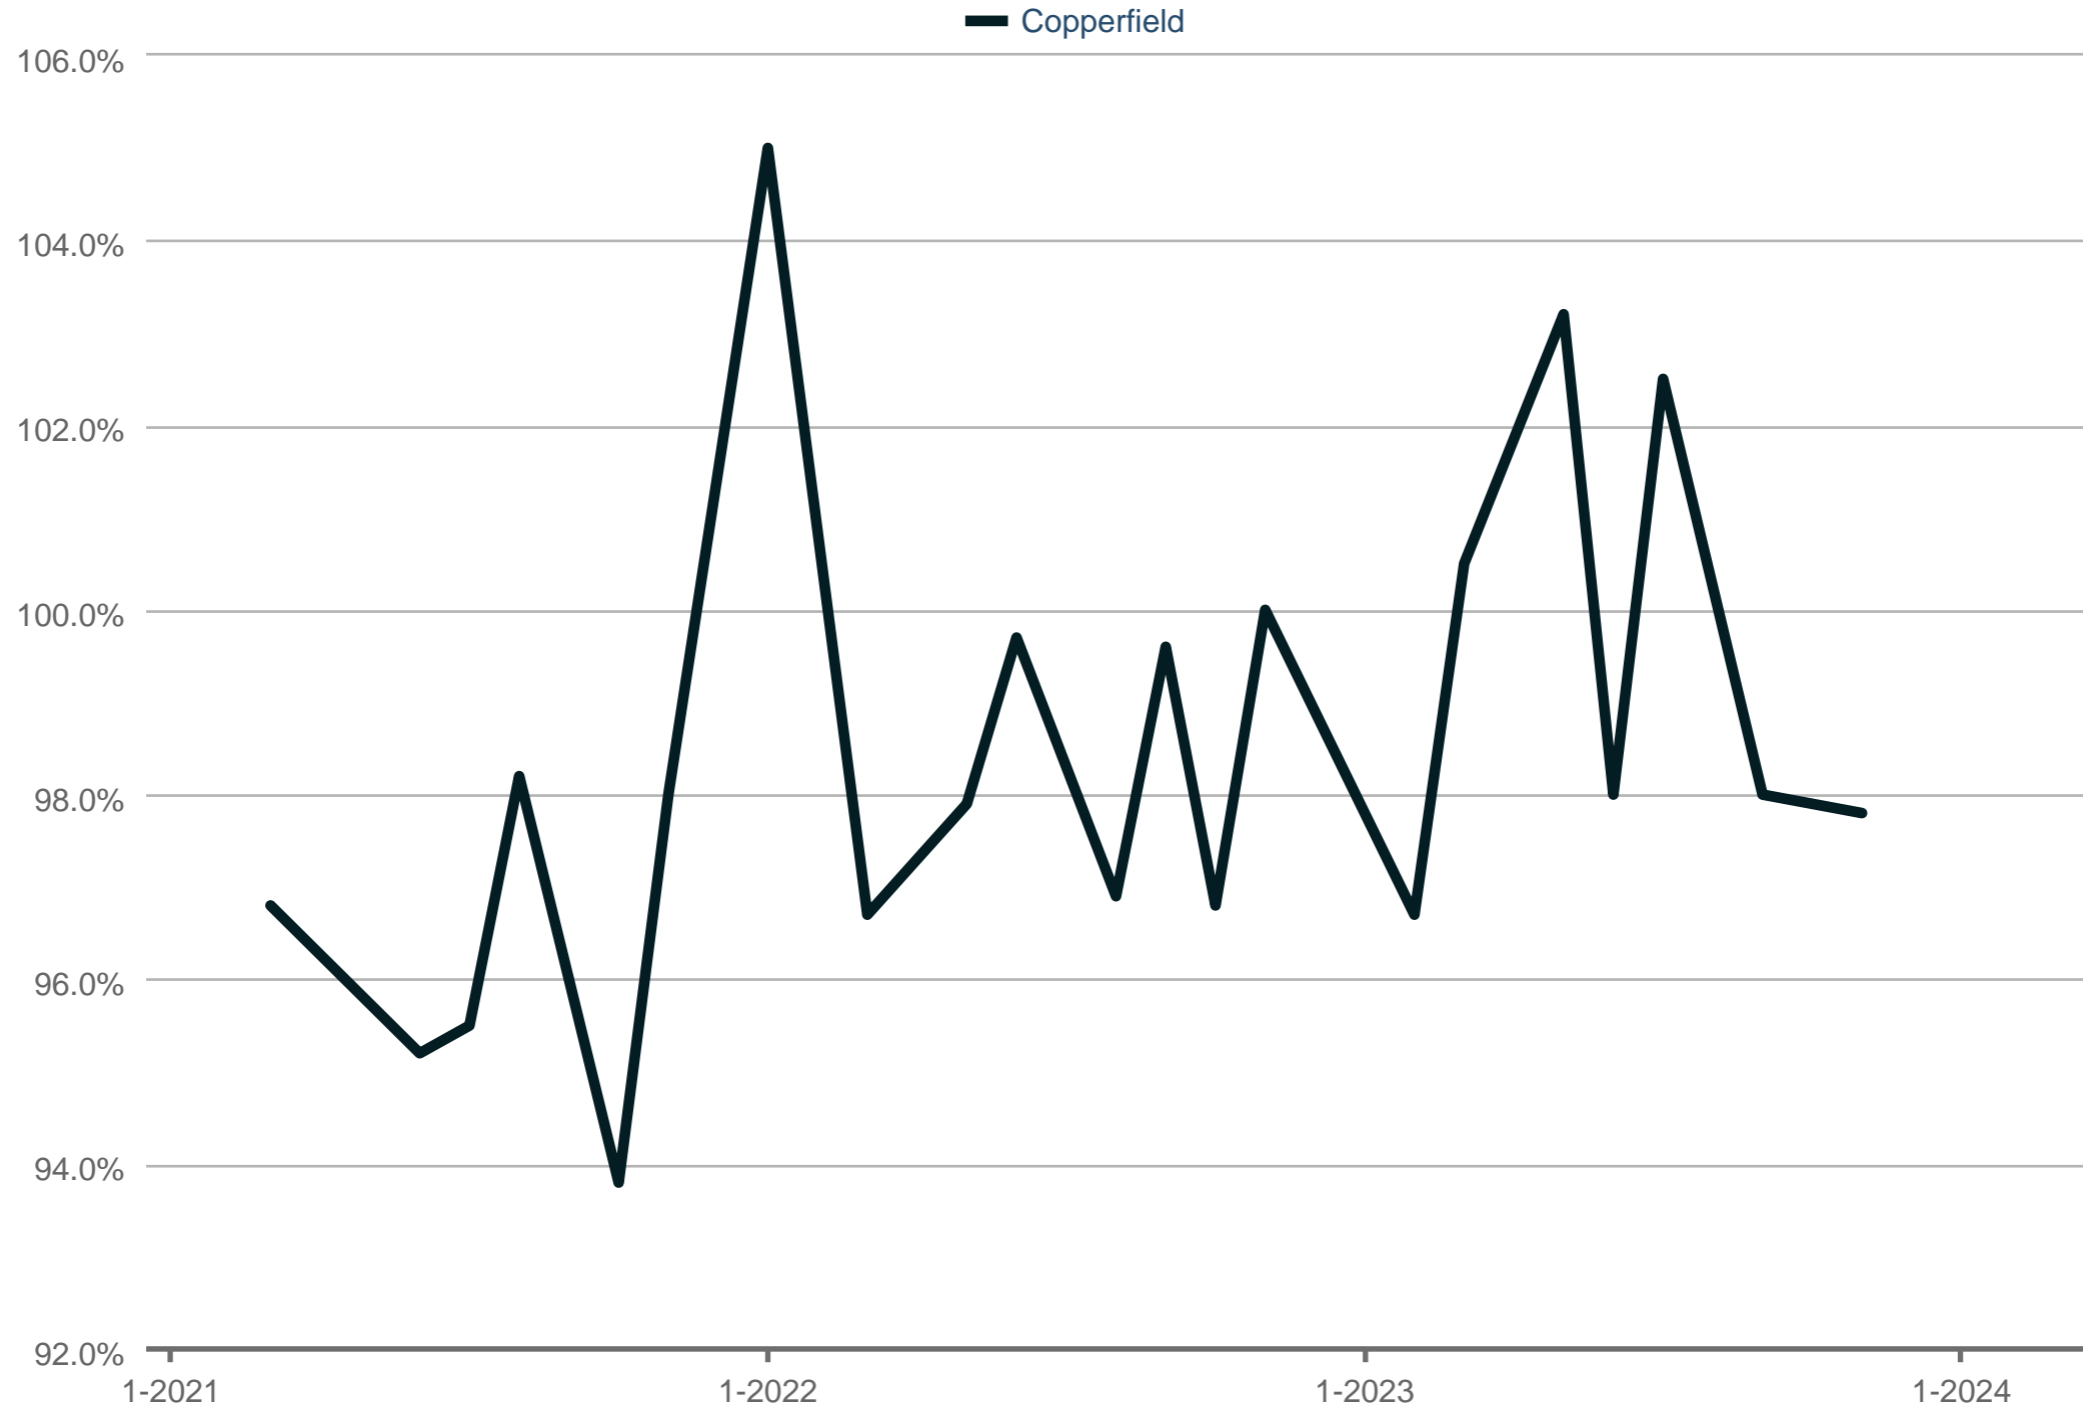

### Average Percent of Last List Price

Each data point is one month of activity. Data is from April 25, 2024.