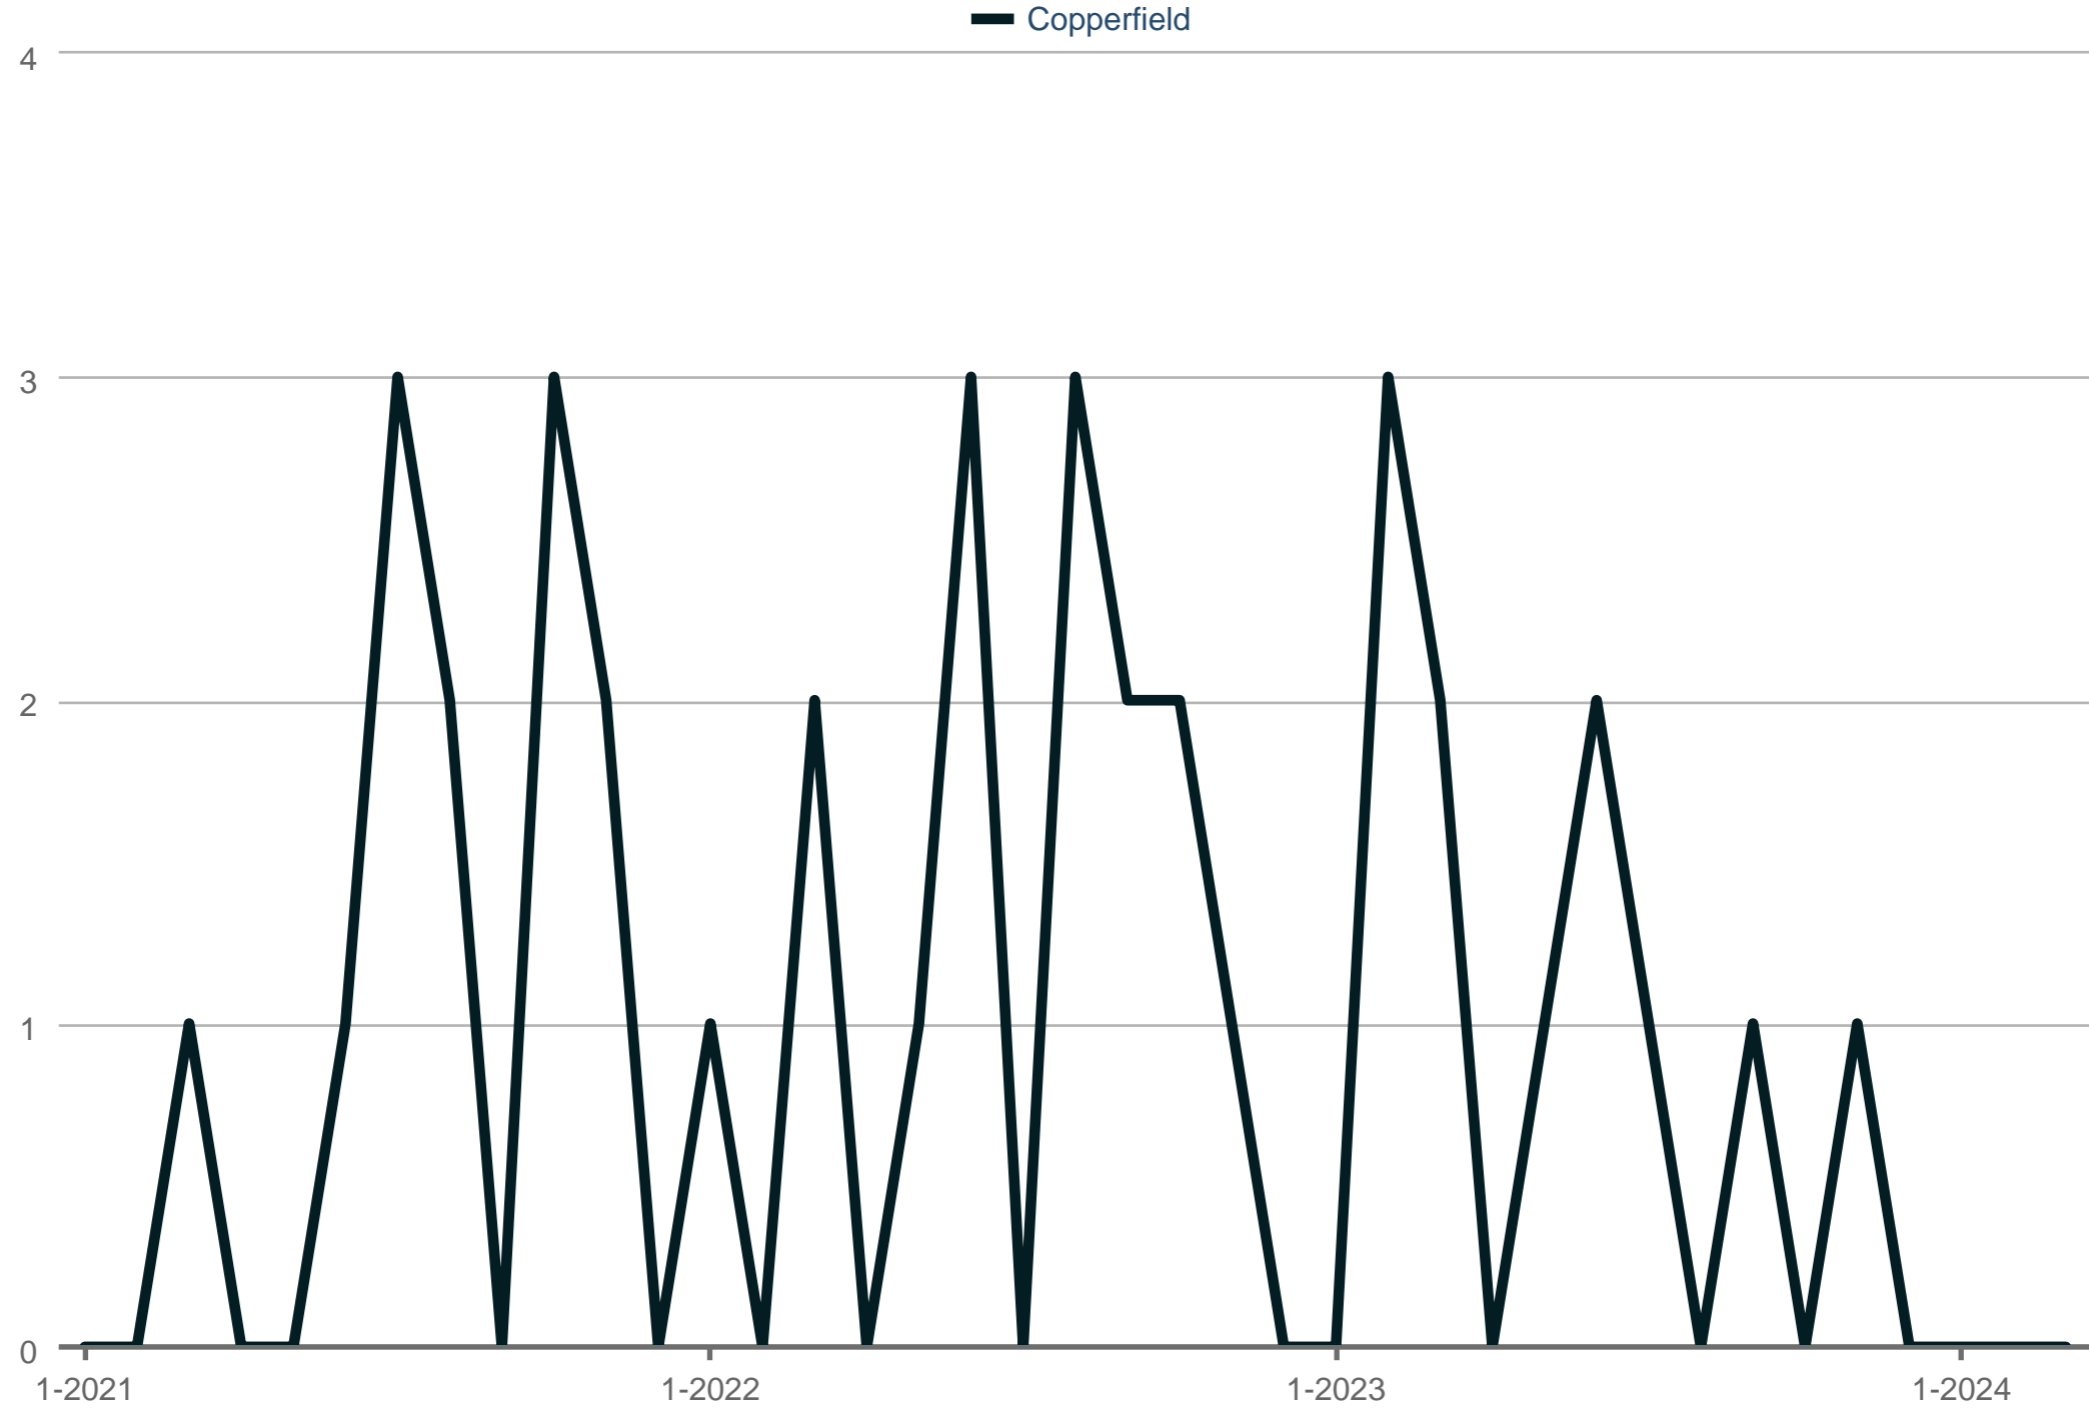

### Closed Sales

Copperfield

Each data point is one month of activity. Data is from April 19, 2024.