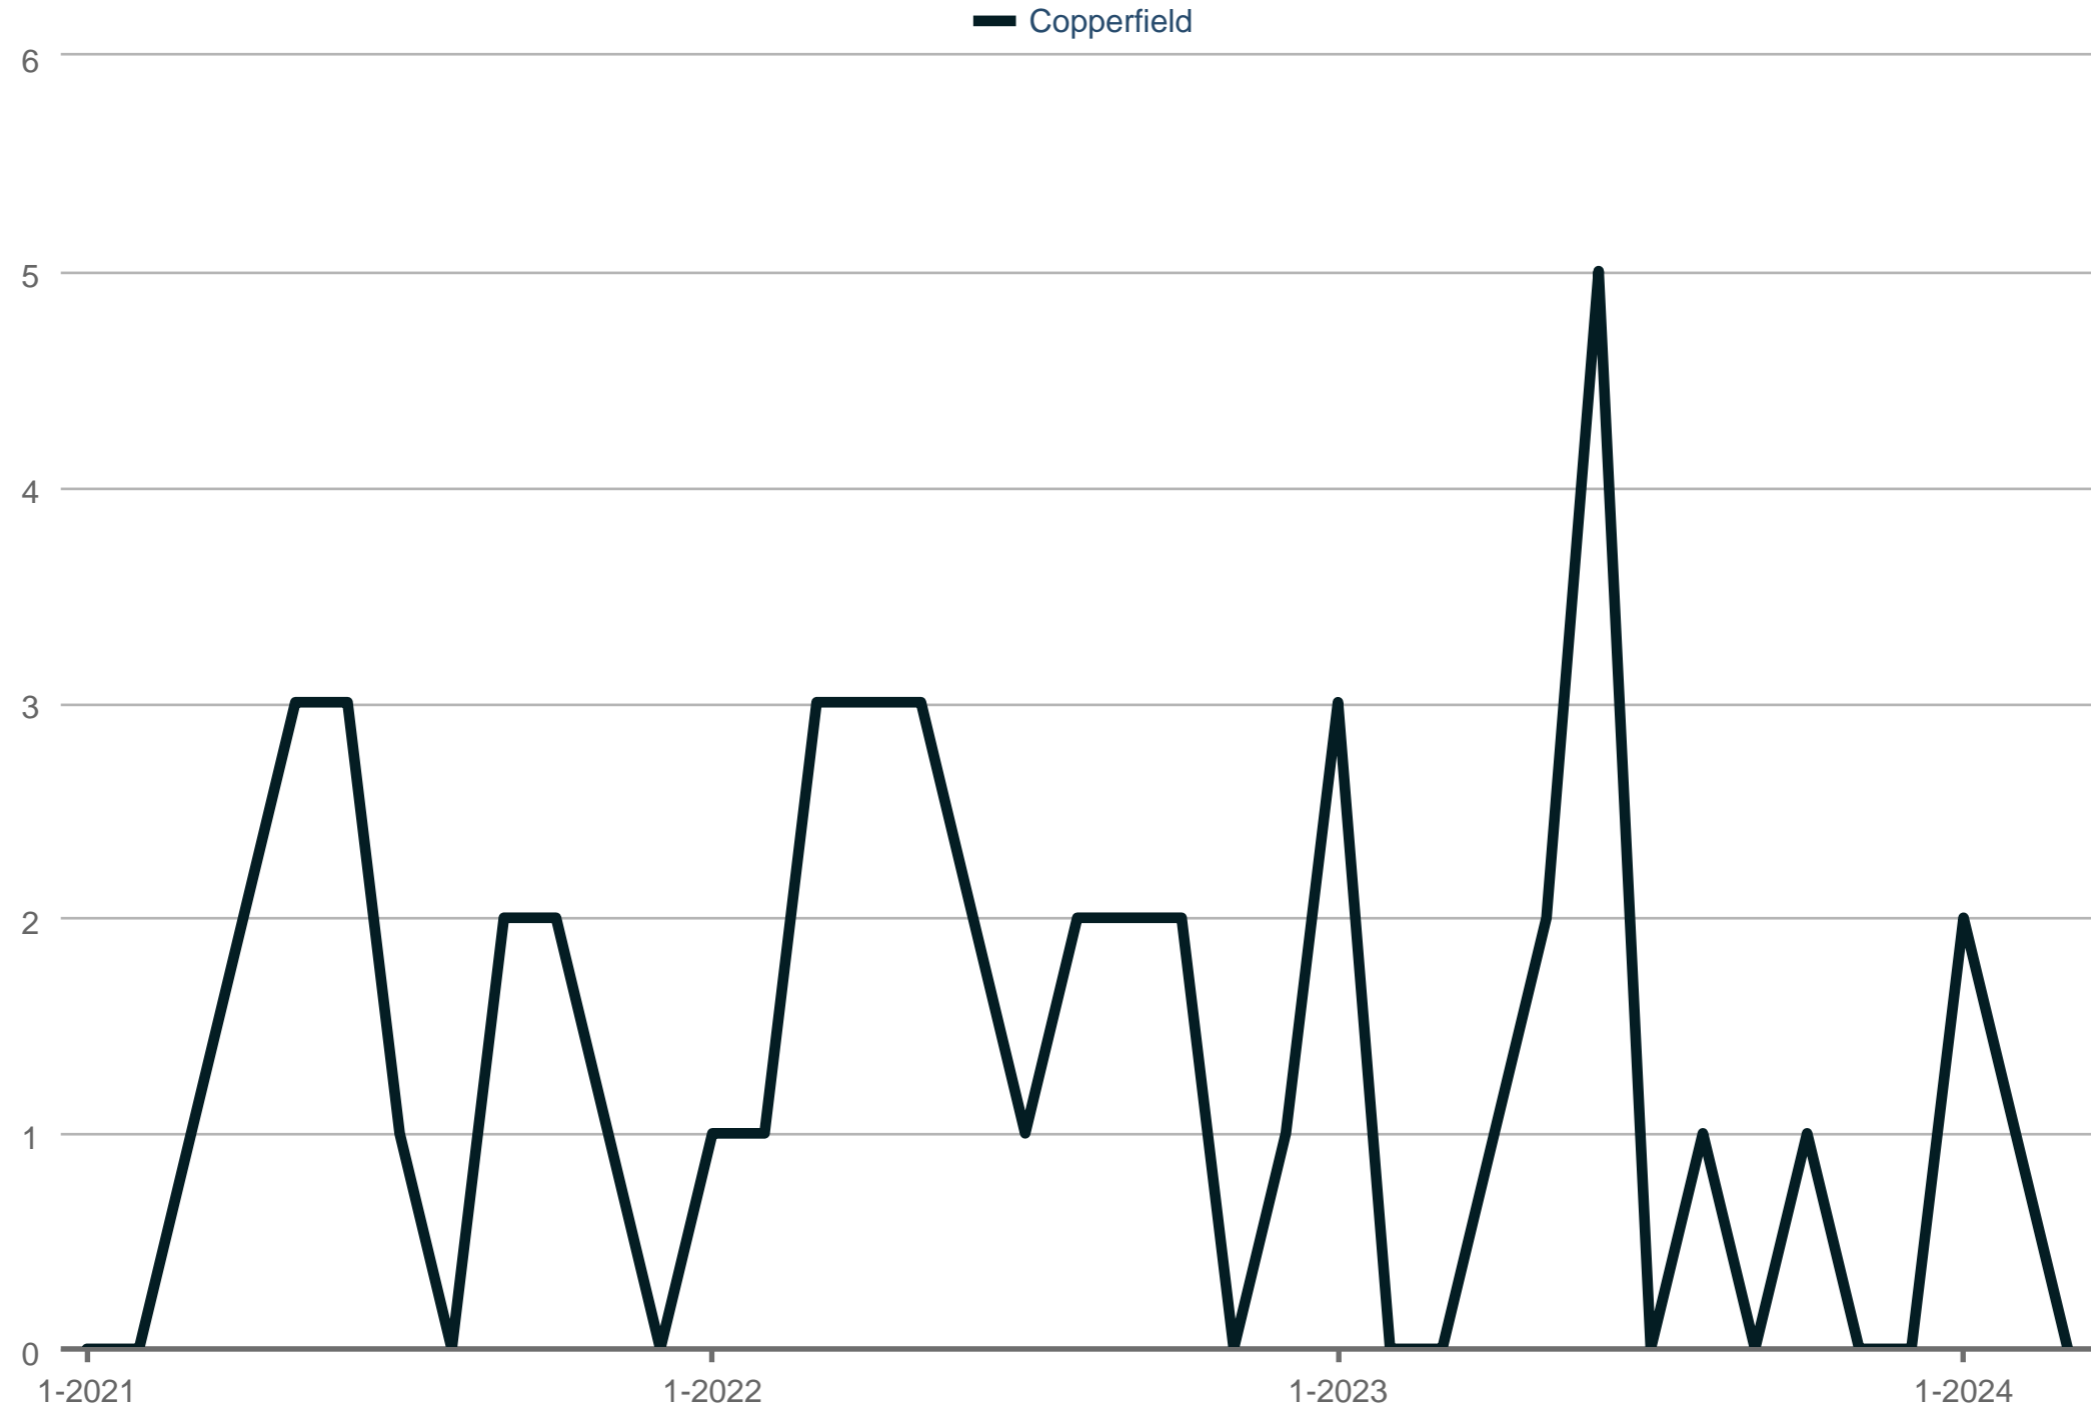

New Listings

Copperfield

Each data point is one month of activity. Data is from April 26, 2024.