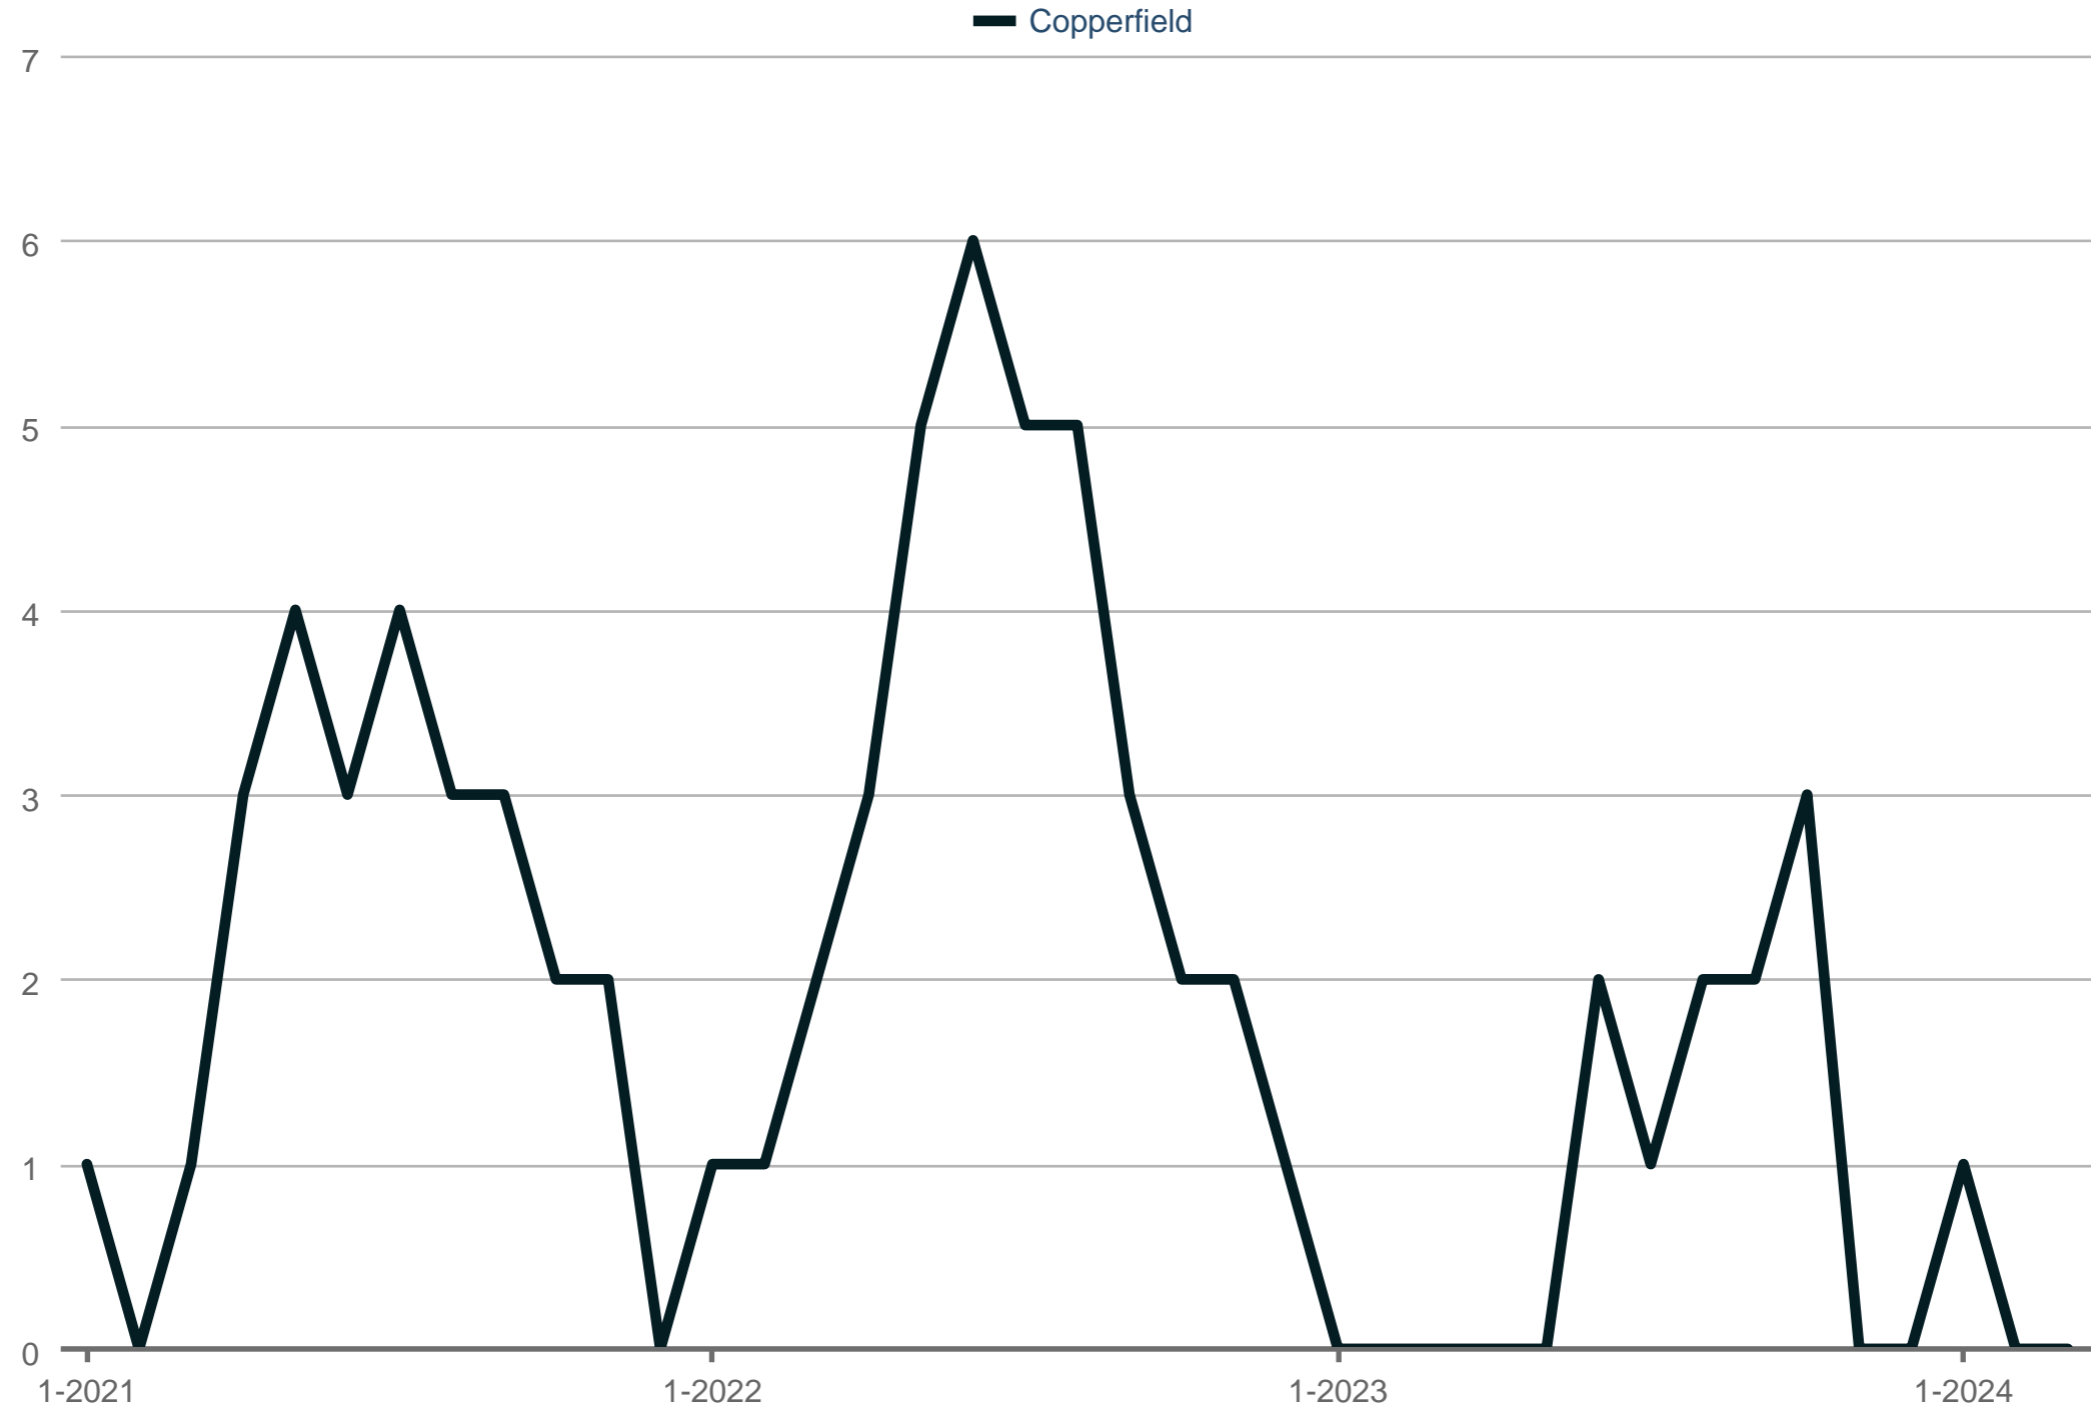

Homes for Sale

Copperfield

Each data point is one month of activity. Data is from April 20, 2024.