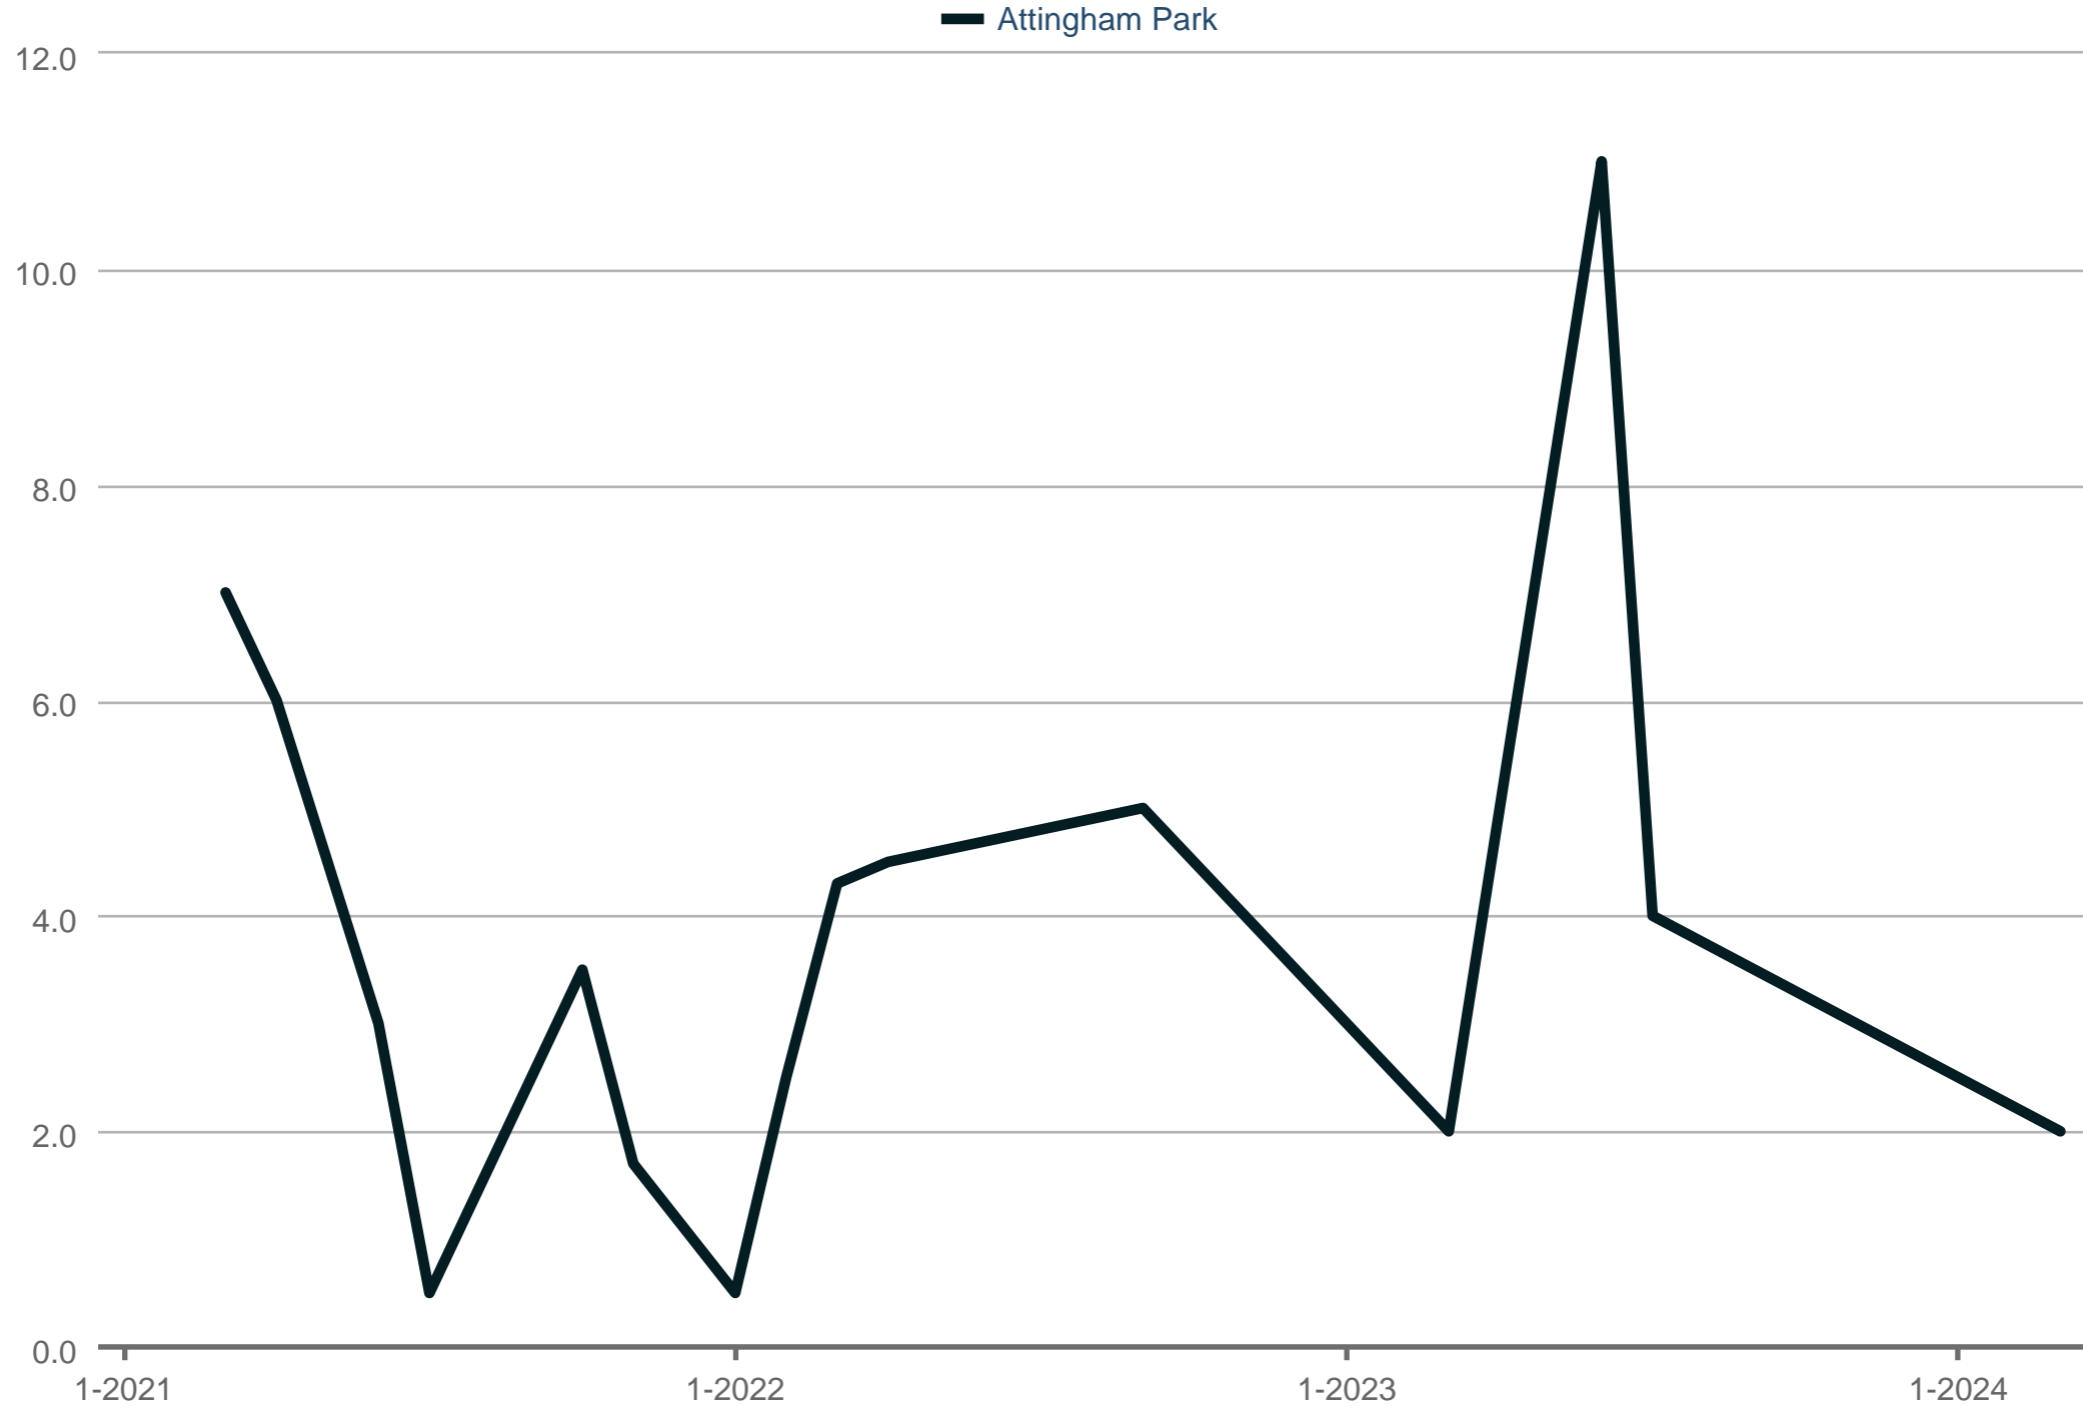

Showings Per Listing

Each data point is one month of activity. Data is from April 27, 2024.