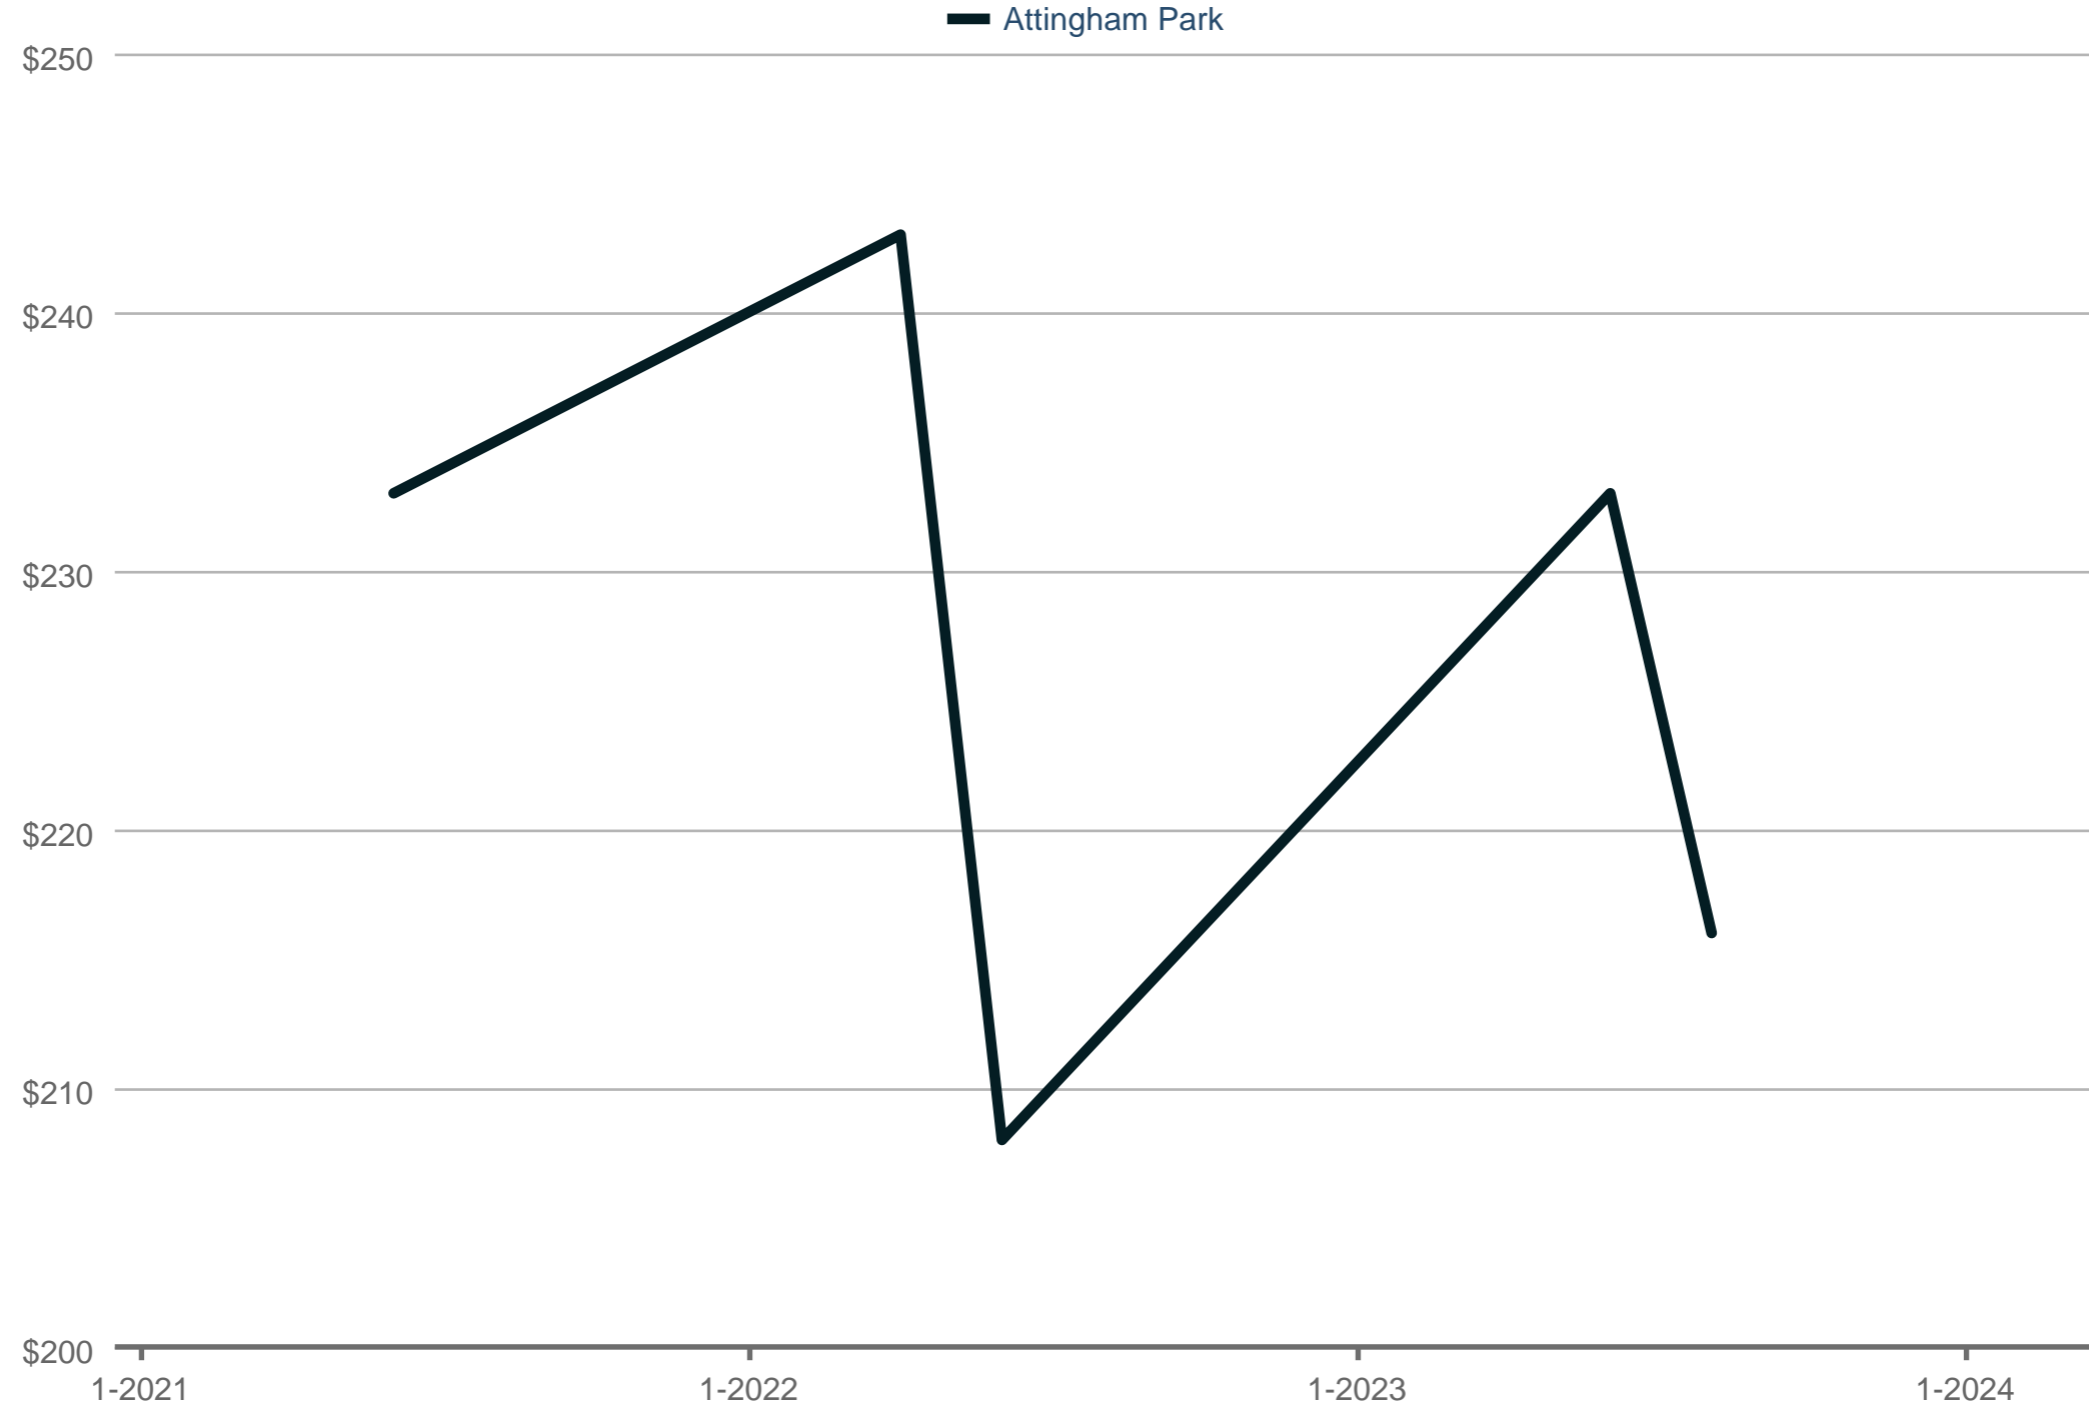

**Average Price Per Square Foot**

Each data point is one month of activity. Data is from April 19, 2024.