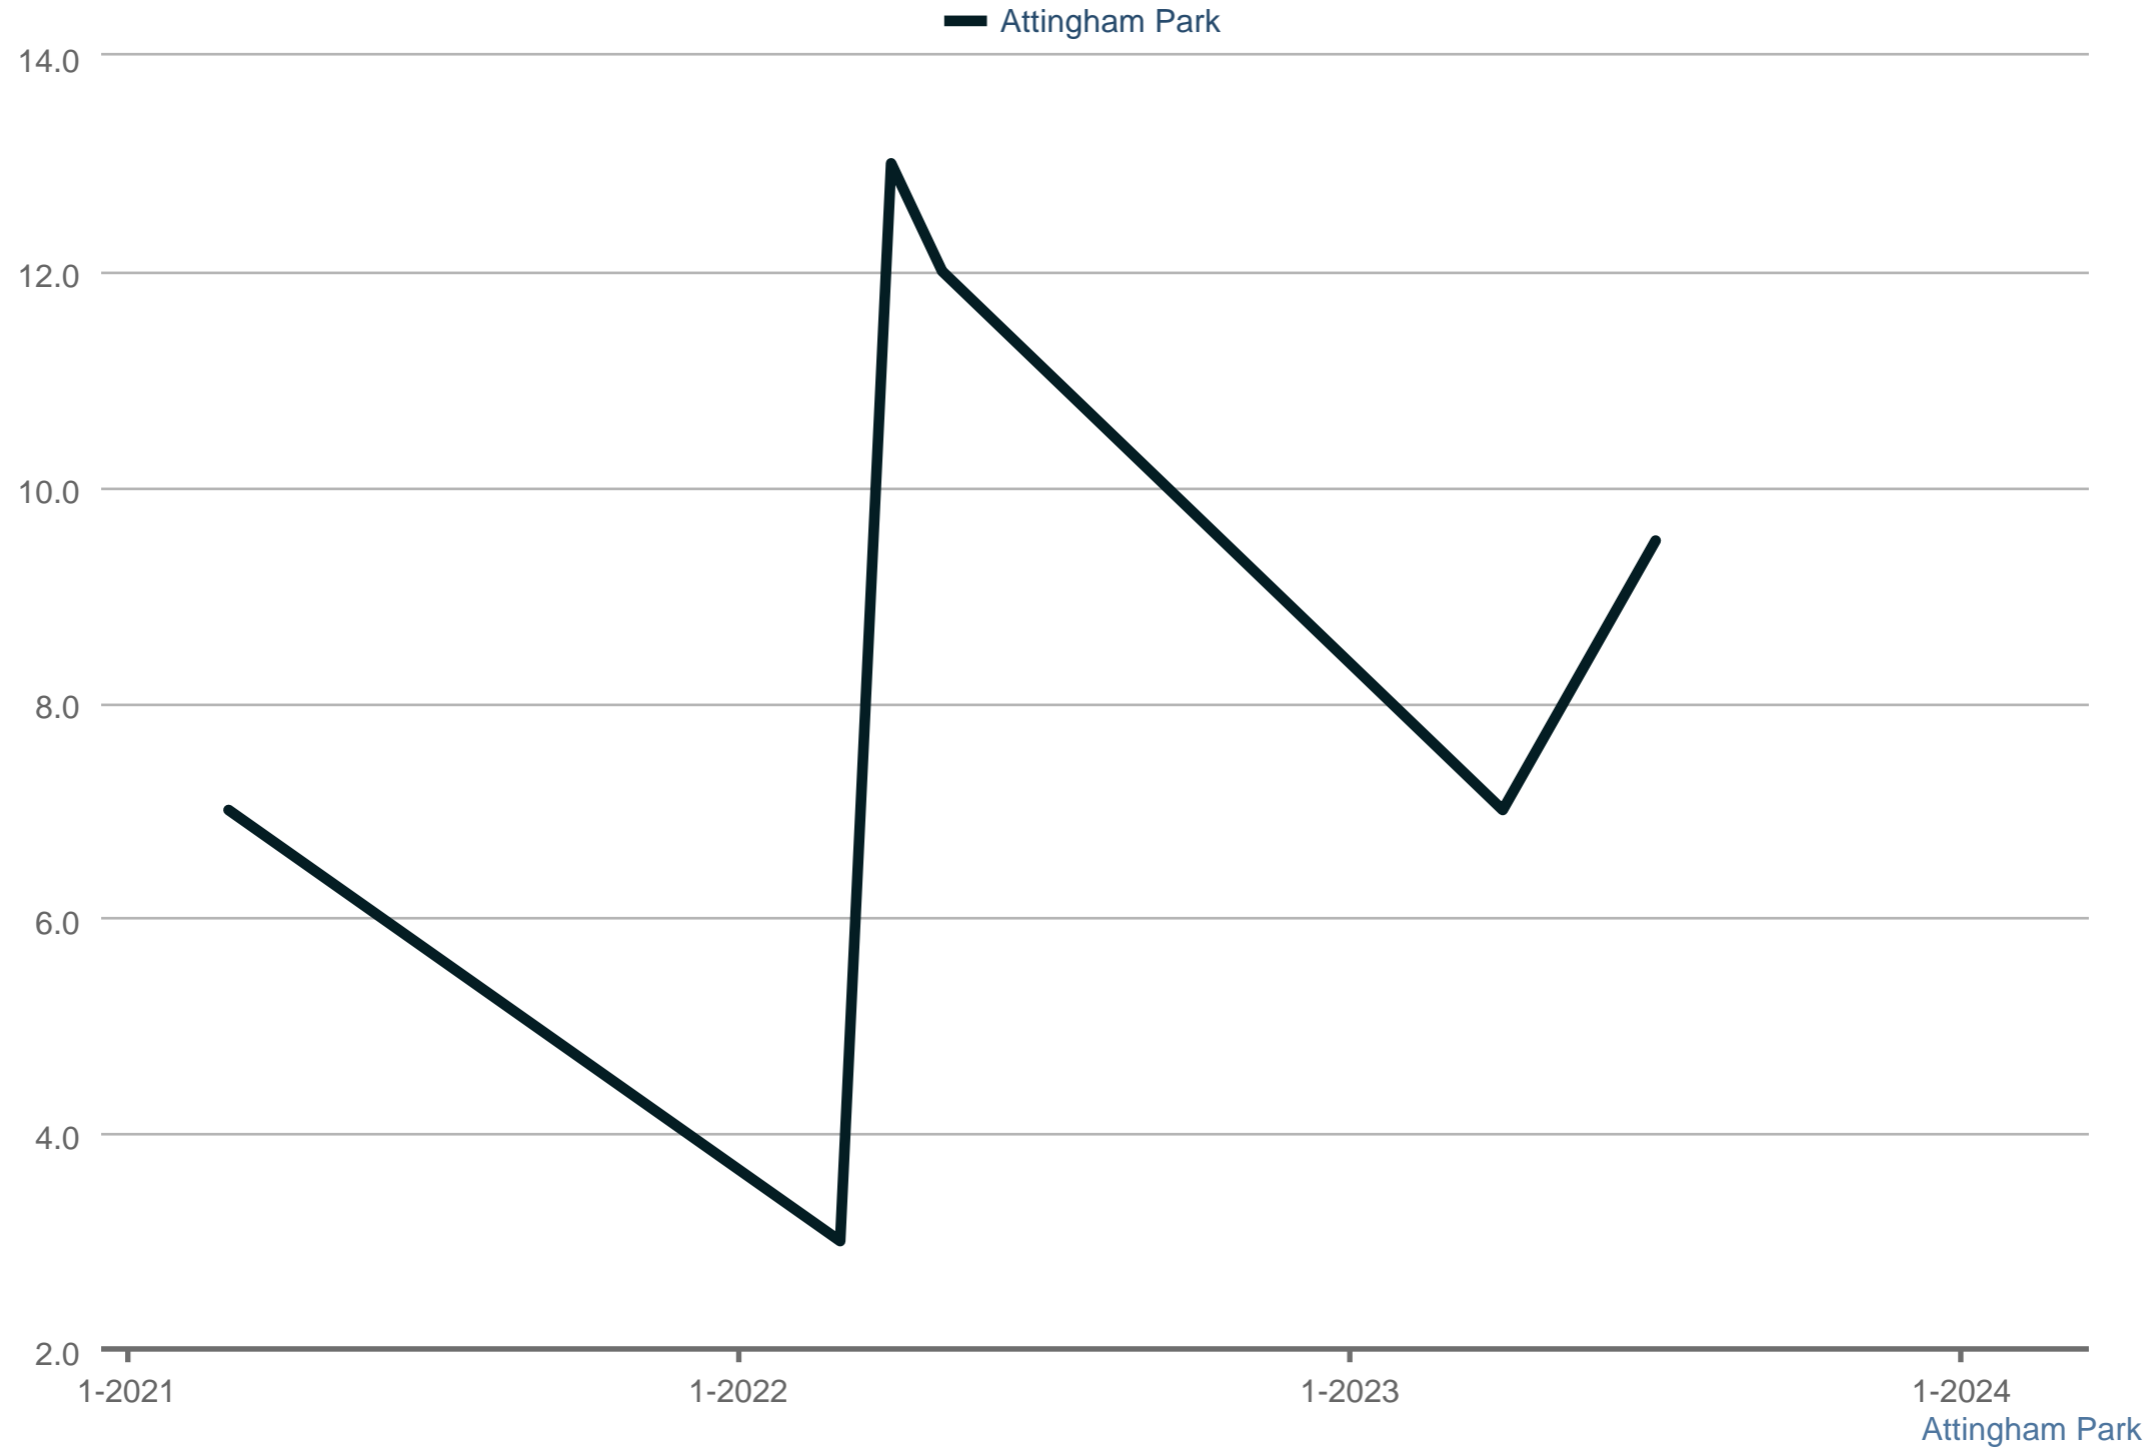

Average Showings to Pending

Each data point is one month of activity. Data is from April 23, 2024.