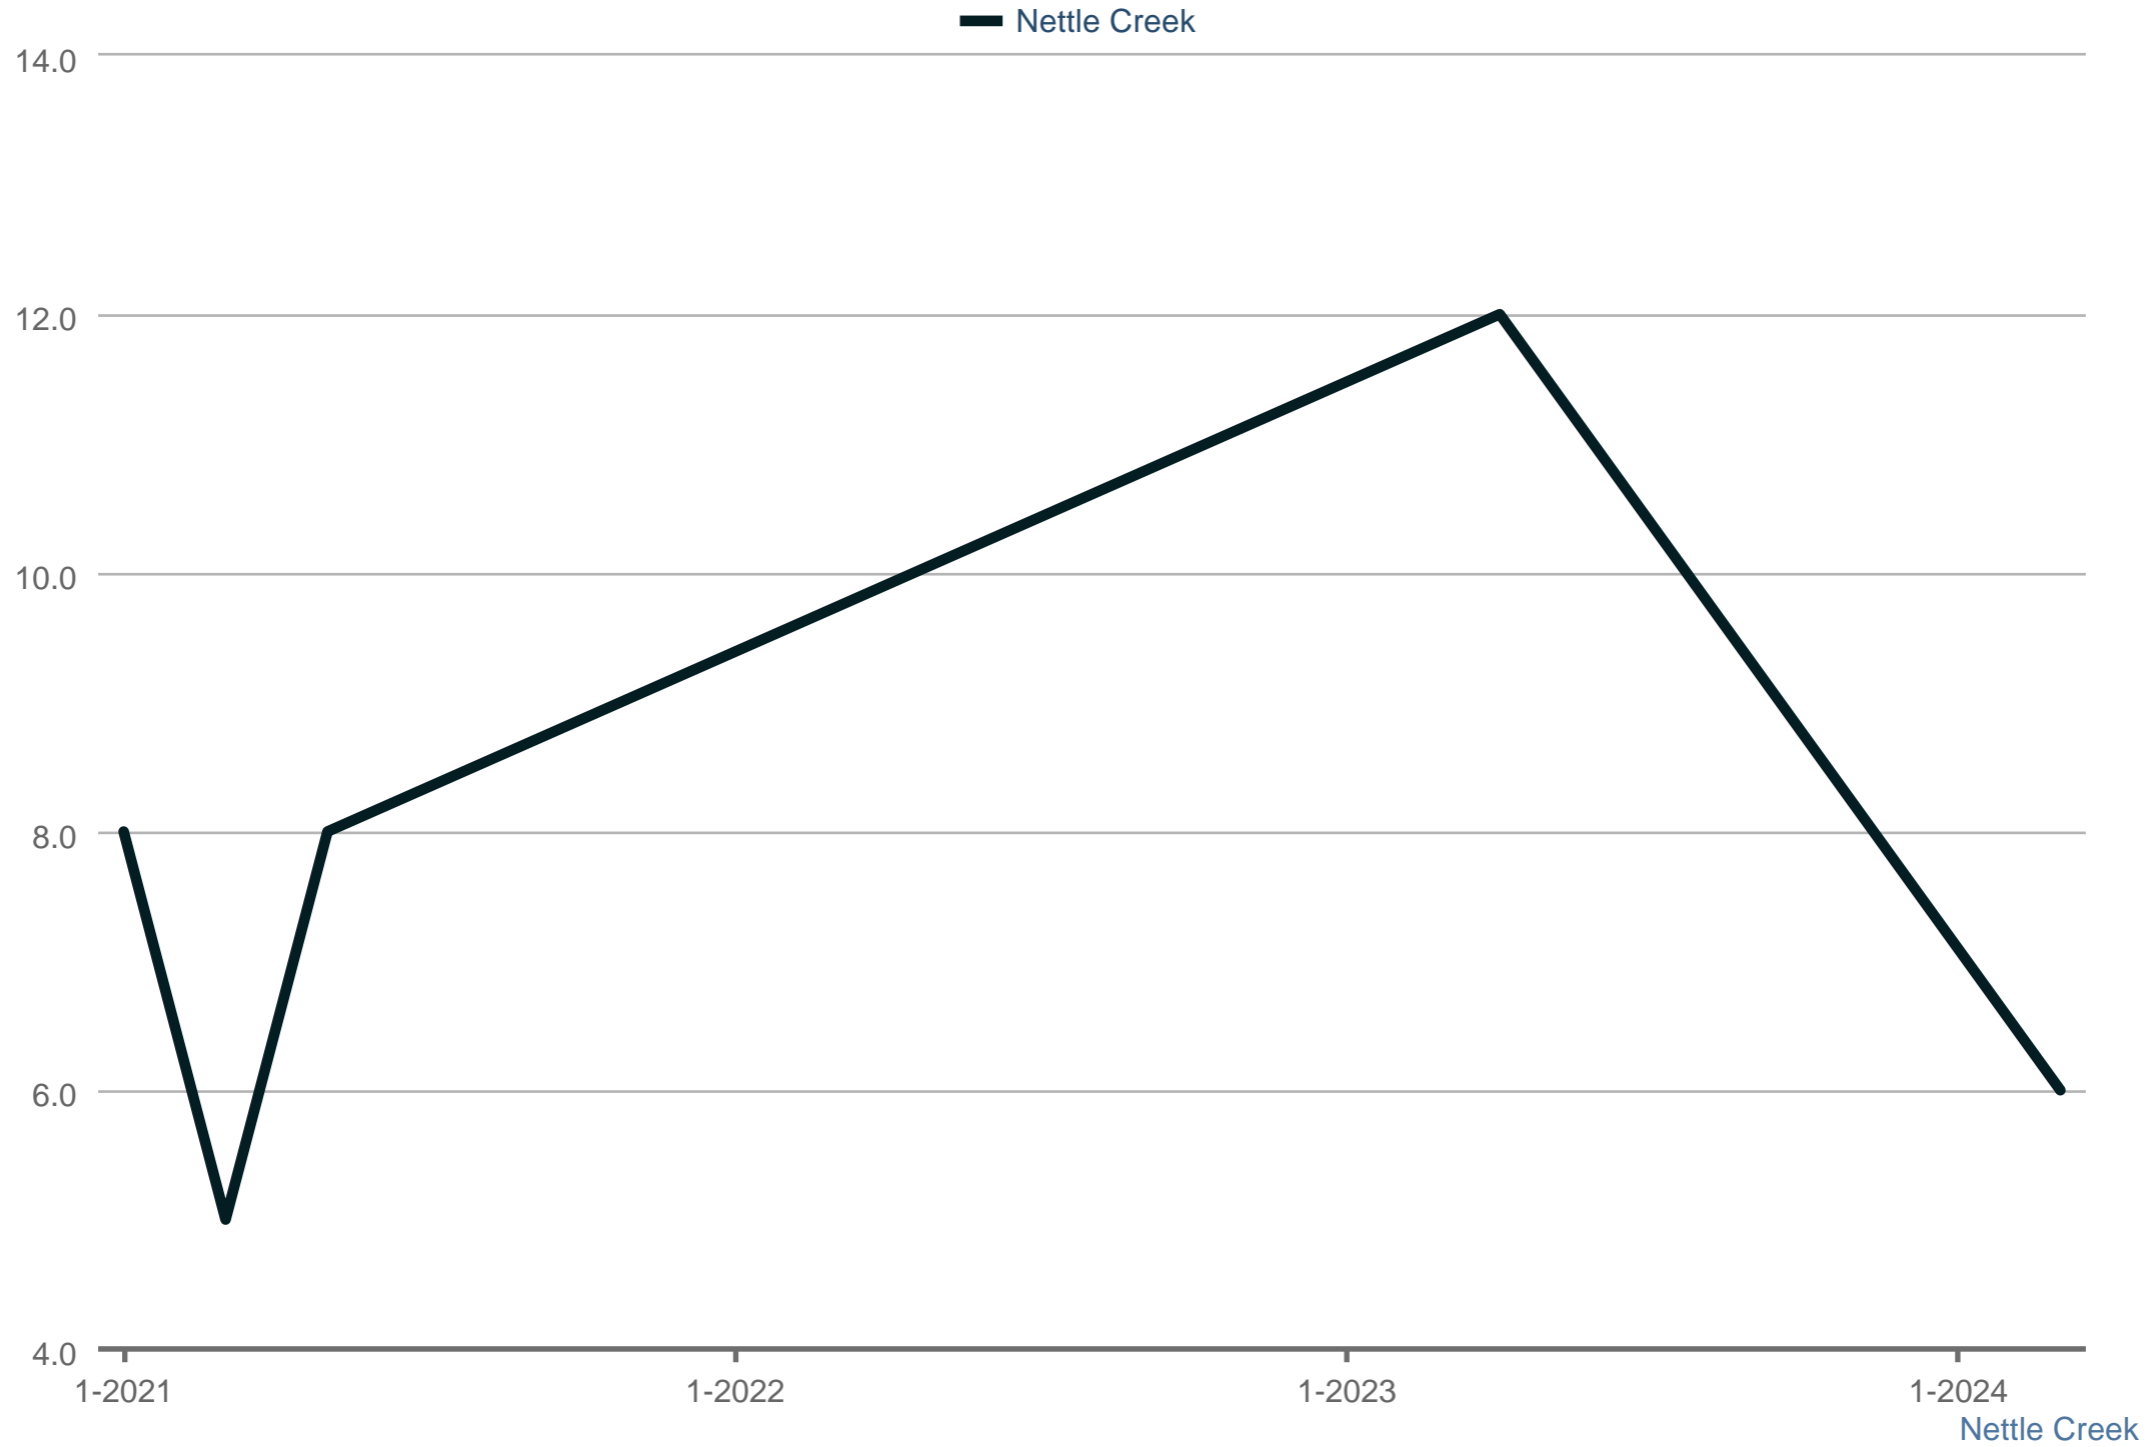

Average Showings to Pending

Each data point is one month of activity. Data is from April 20, 2024.