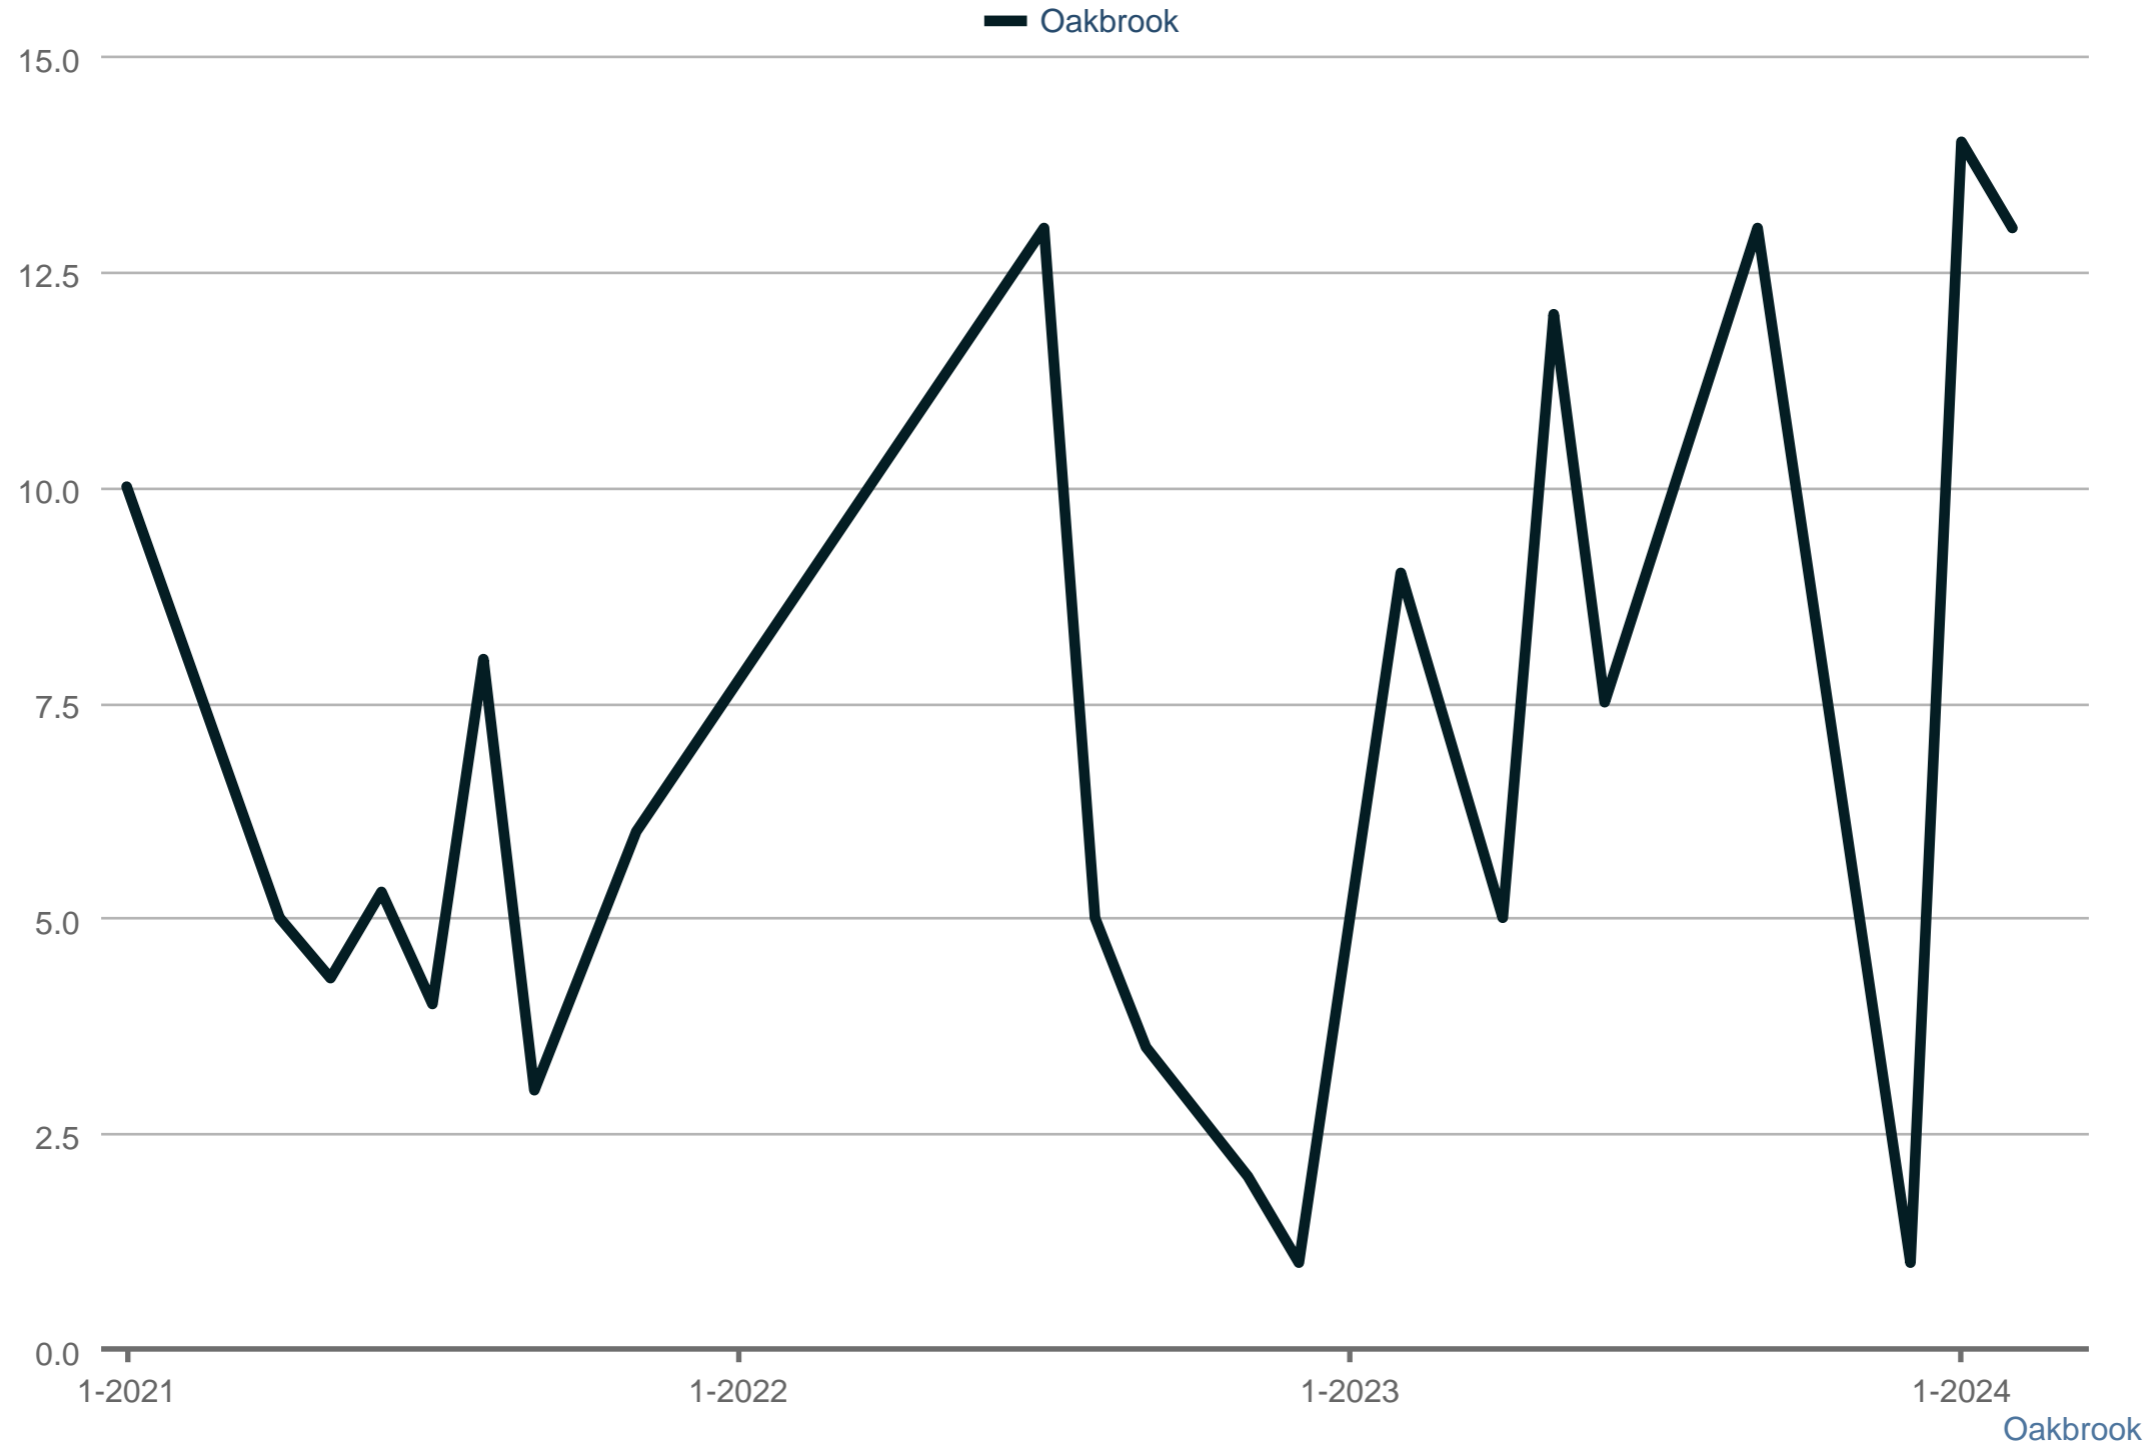

Showings Per Listing

Each data point is one month of activity. Data is from April 26, 2024.