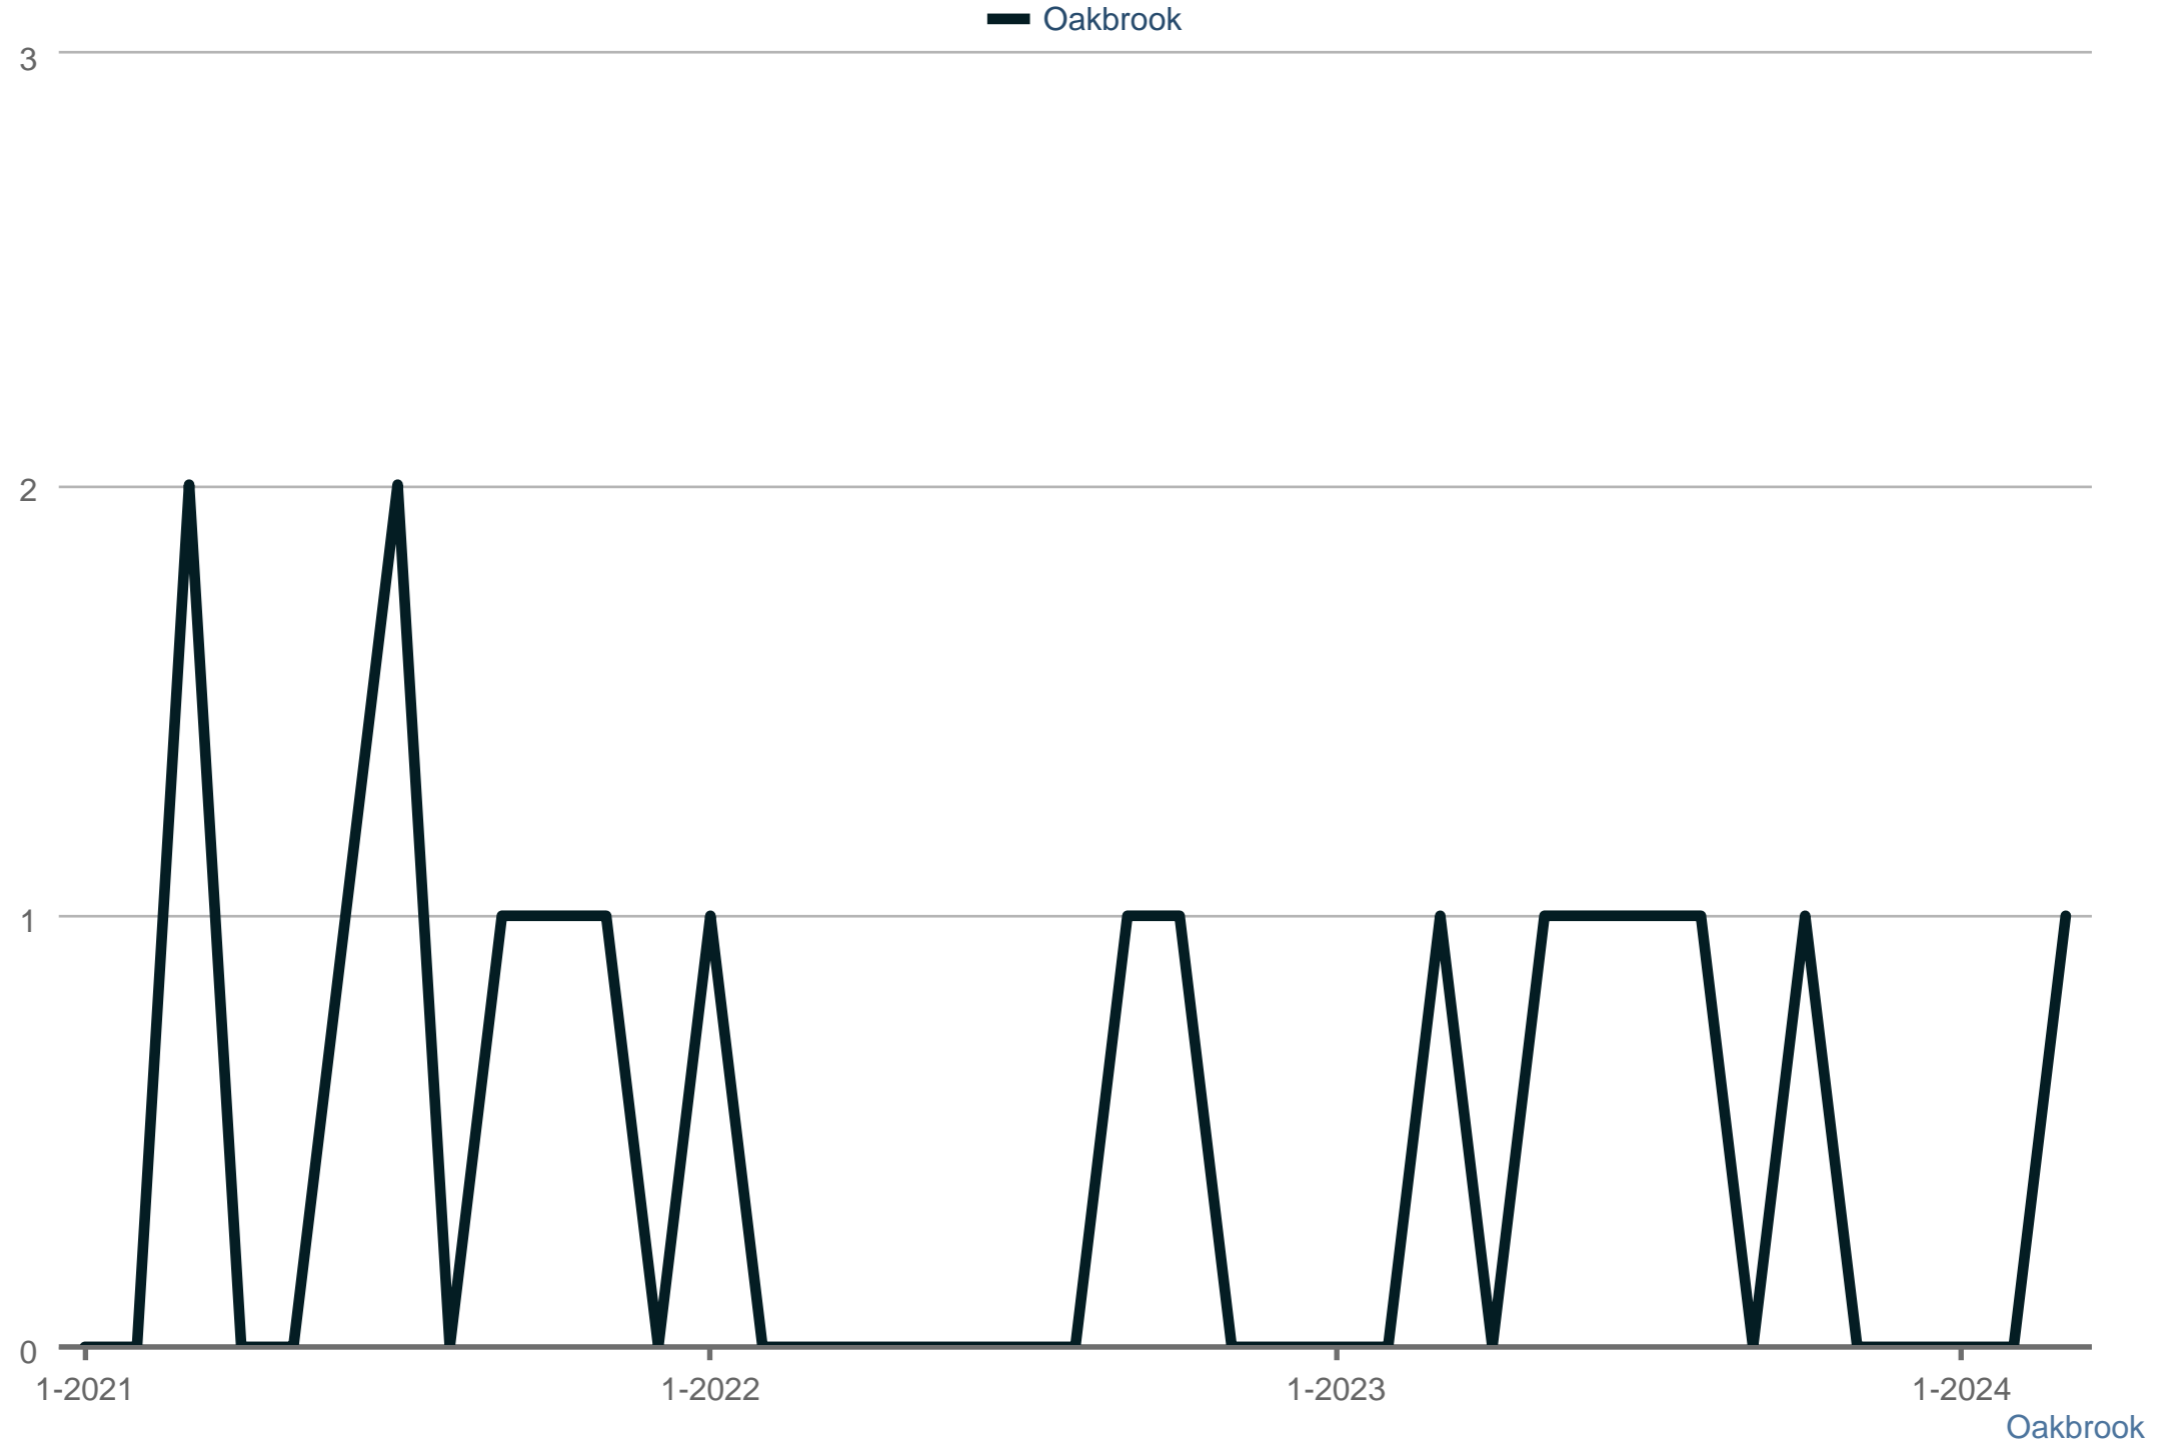

### Closed Sales

Each data point is one month of activity. Data is from April 26, 2024.