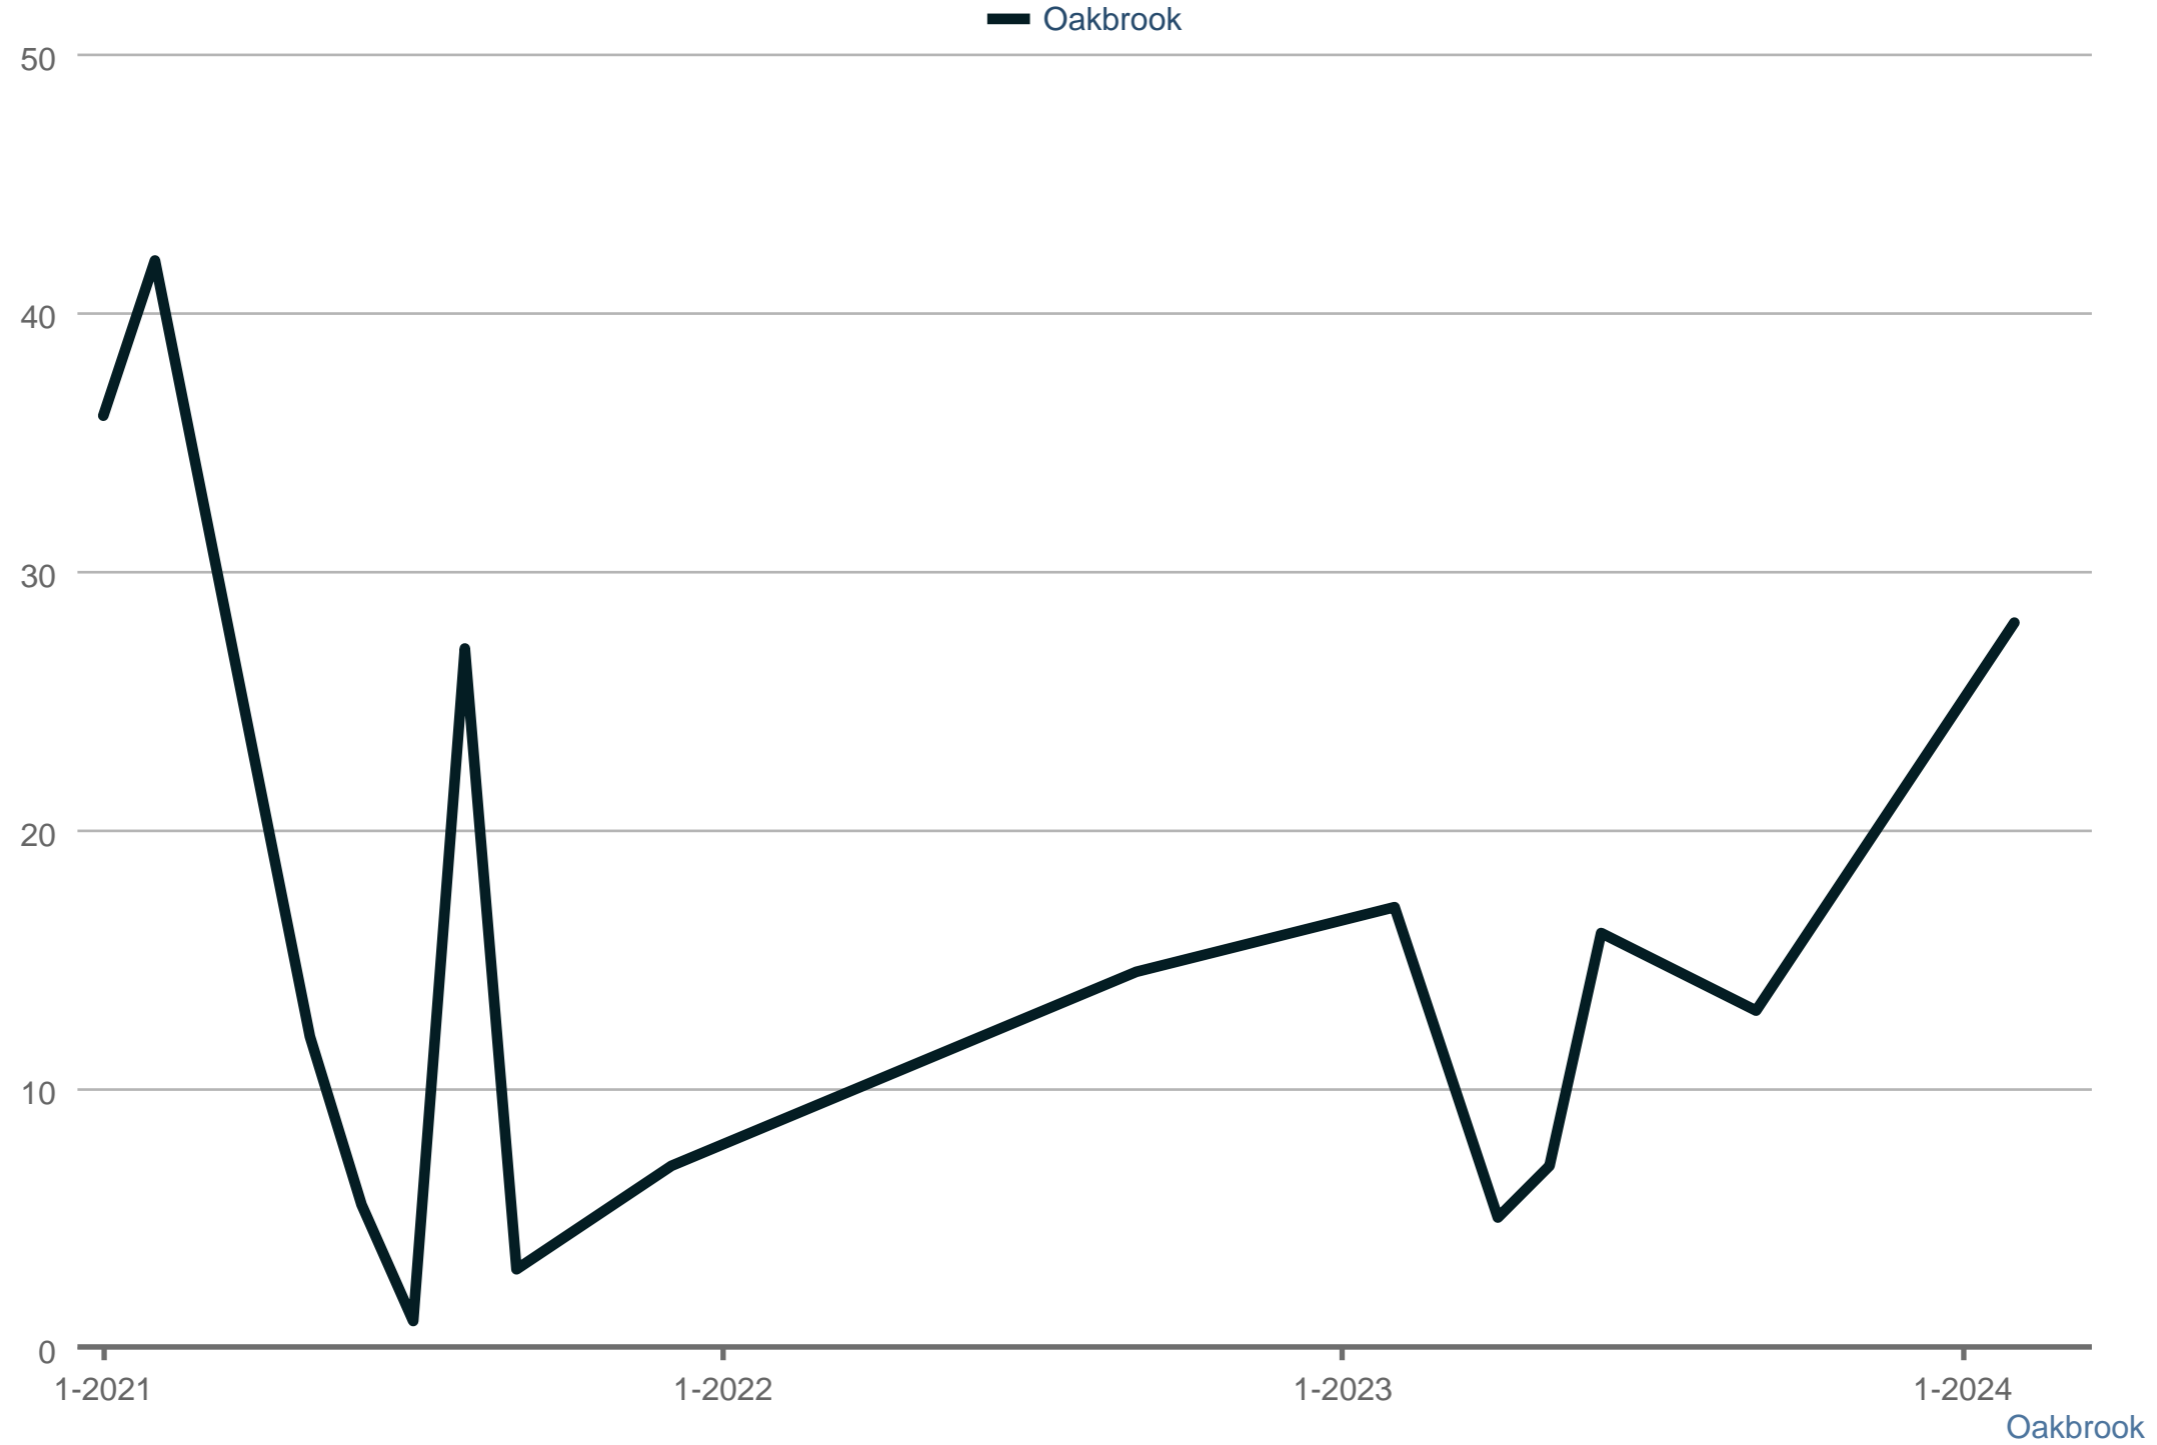

### Average Showings to Pending

Each data point is one month of activity. Data is from April 23, 2024.