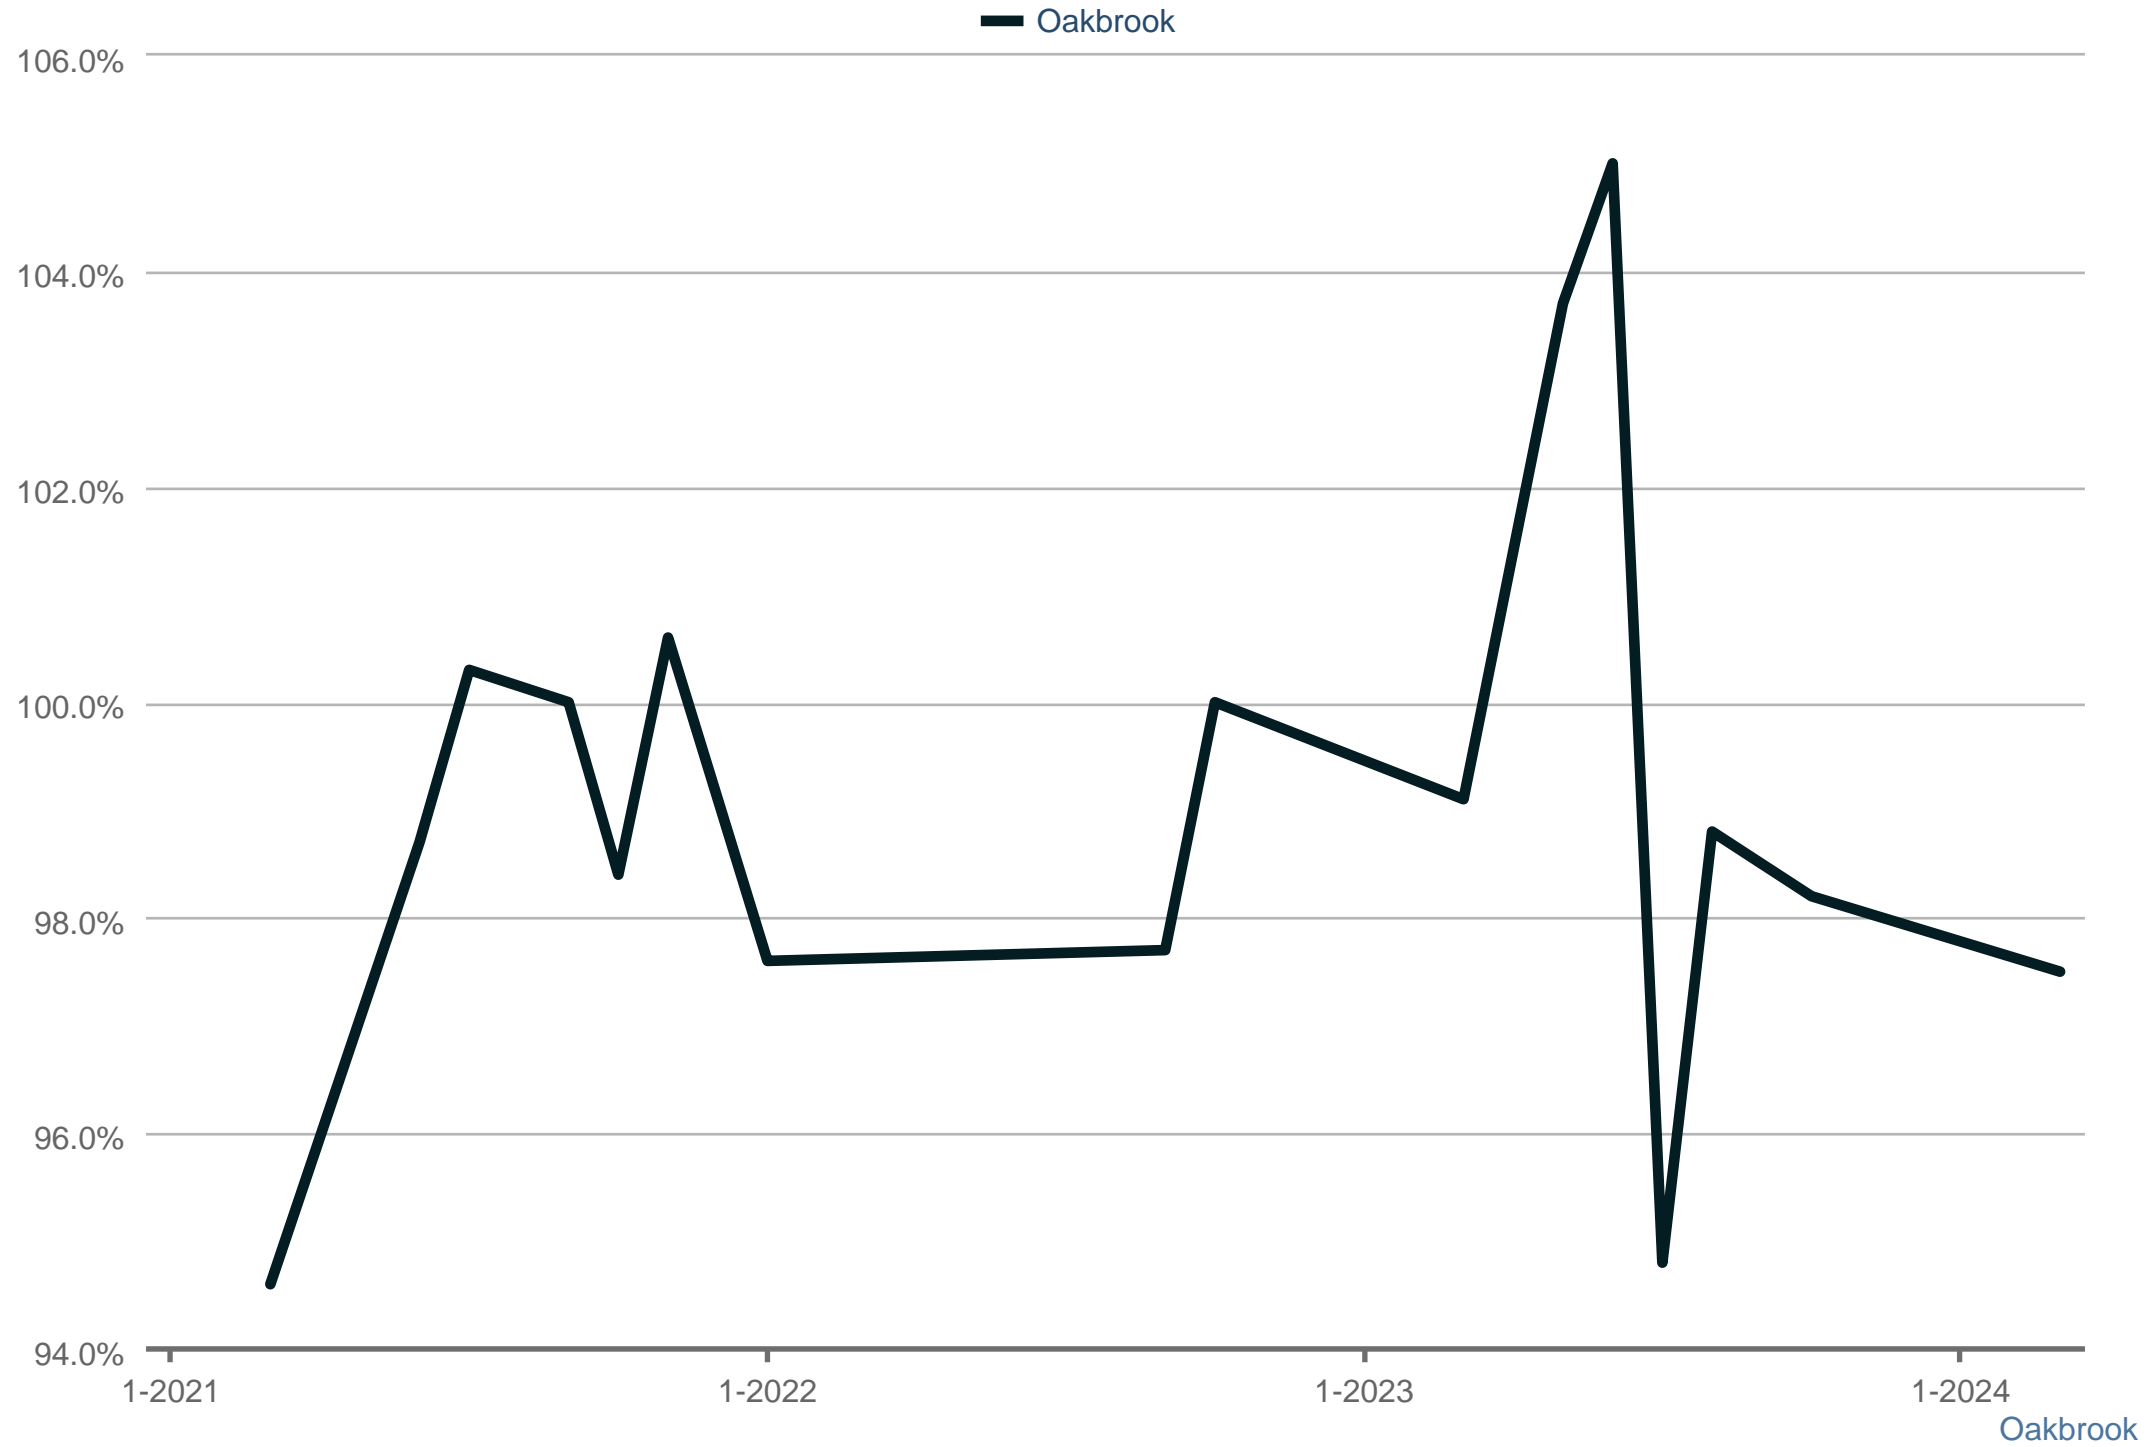

### Average Percent of Last List Price

Each data point is one month of activity. Data is from April 16, 2024.