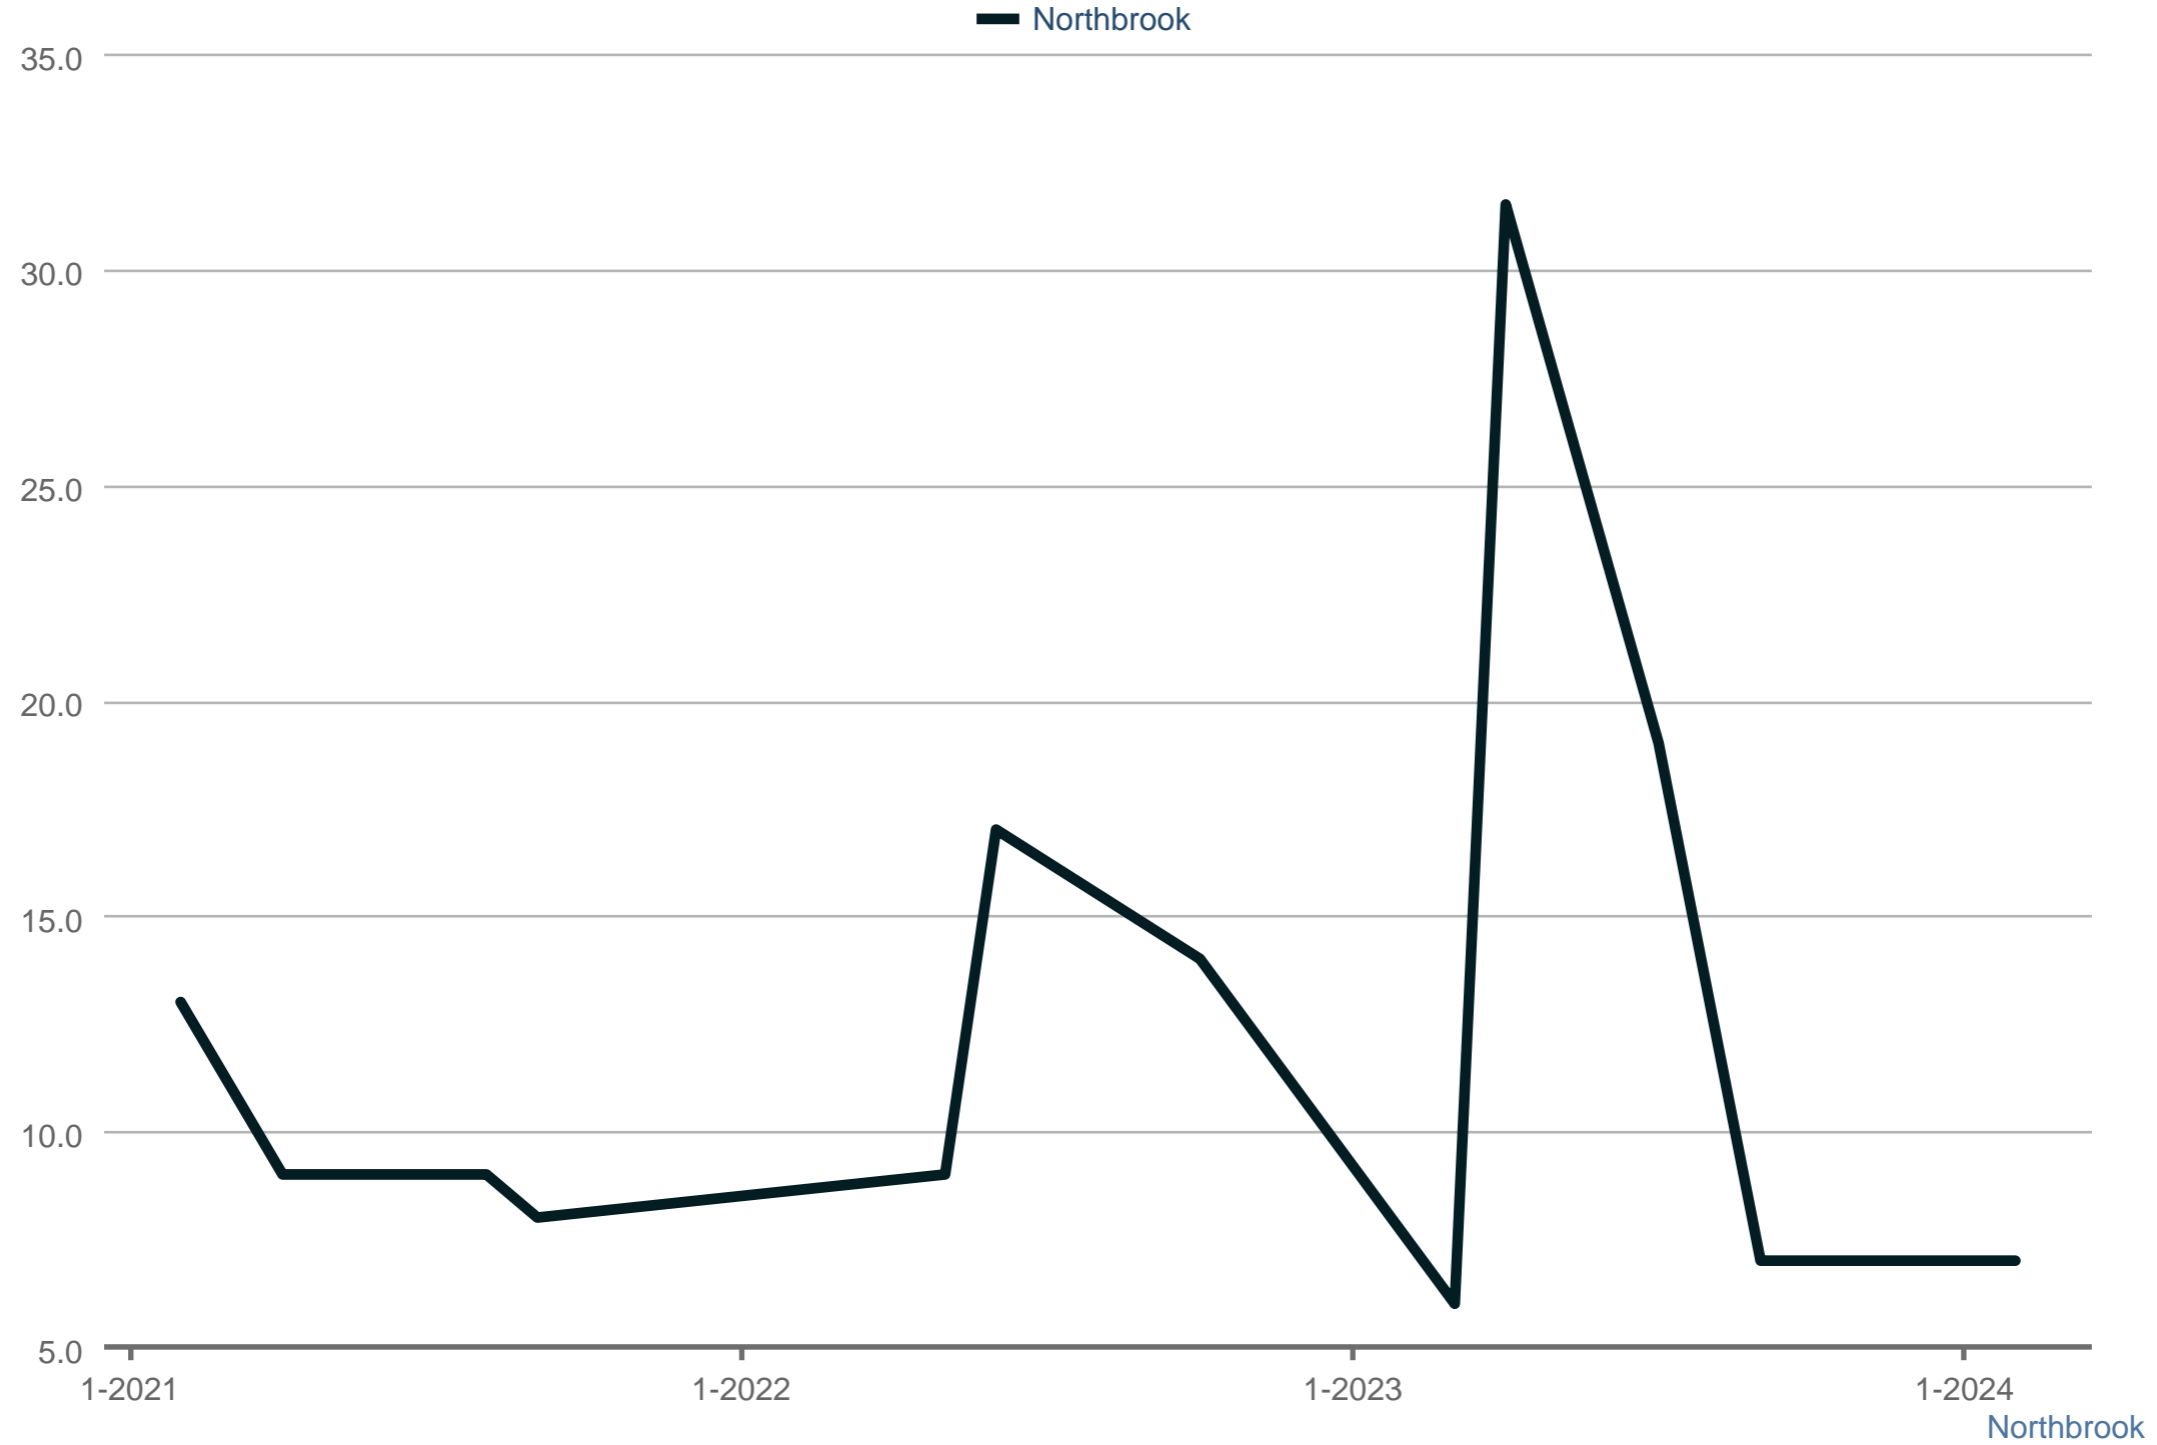

Average Showings to Pending

Each data point is one month of activity. Data is from April 26, 2024.