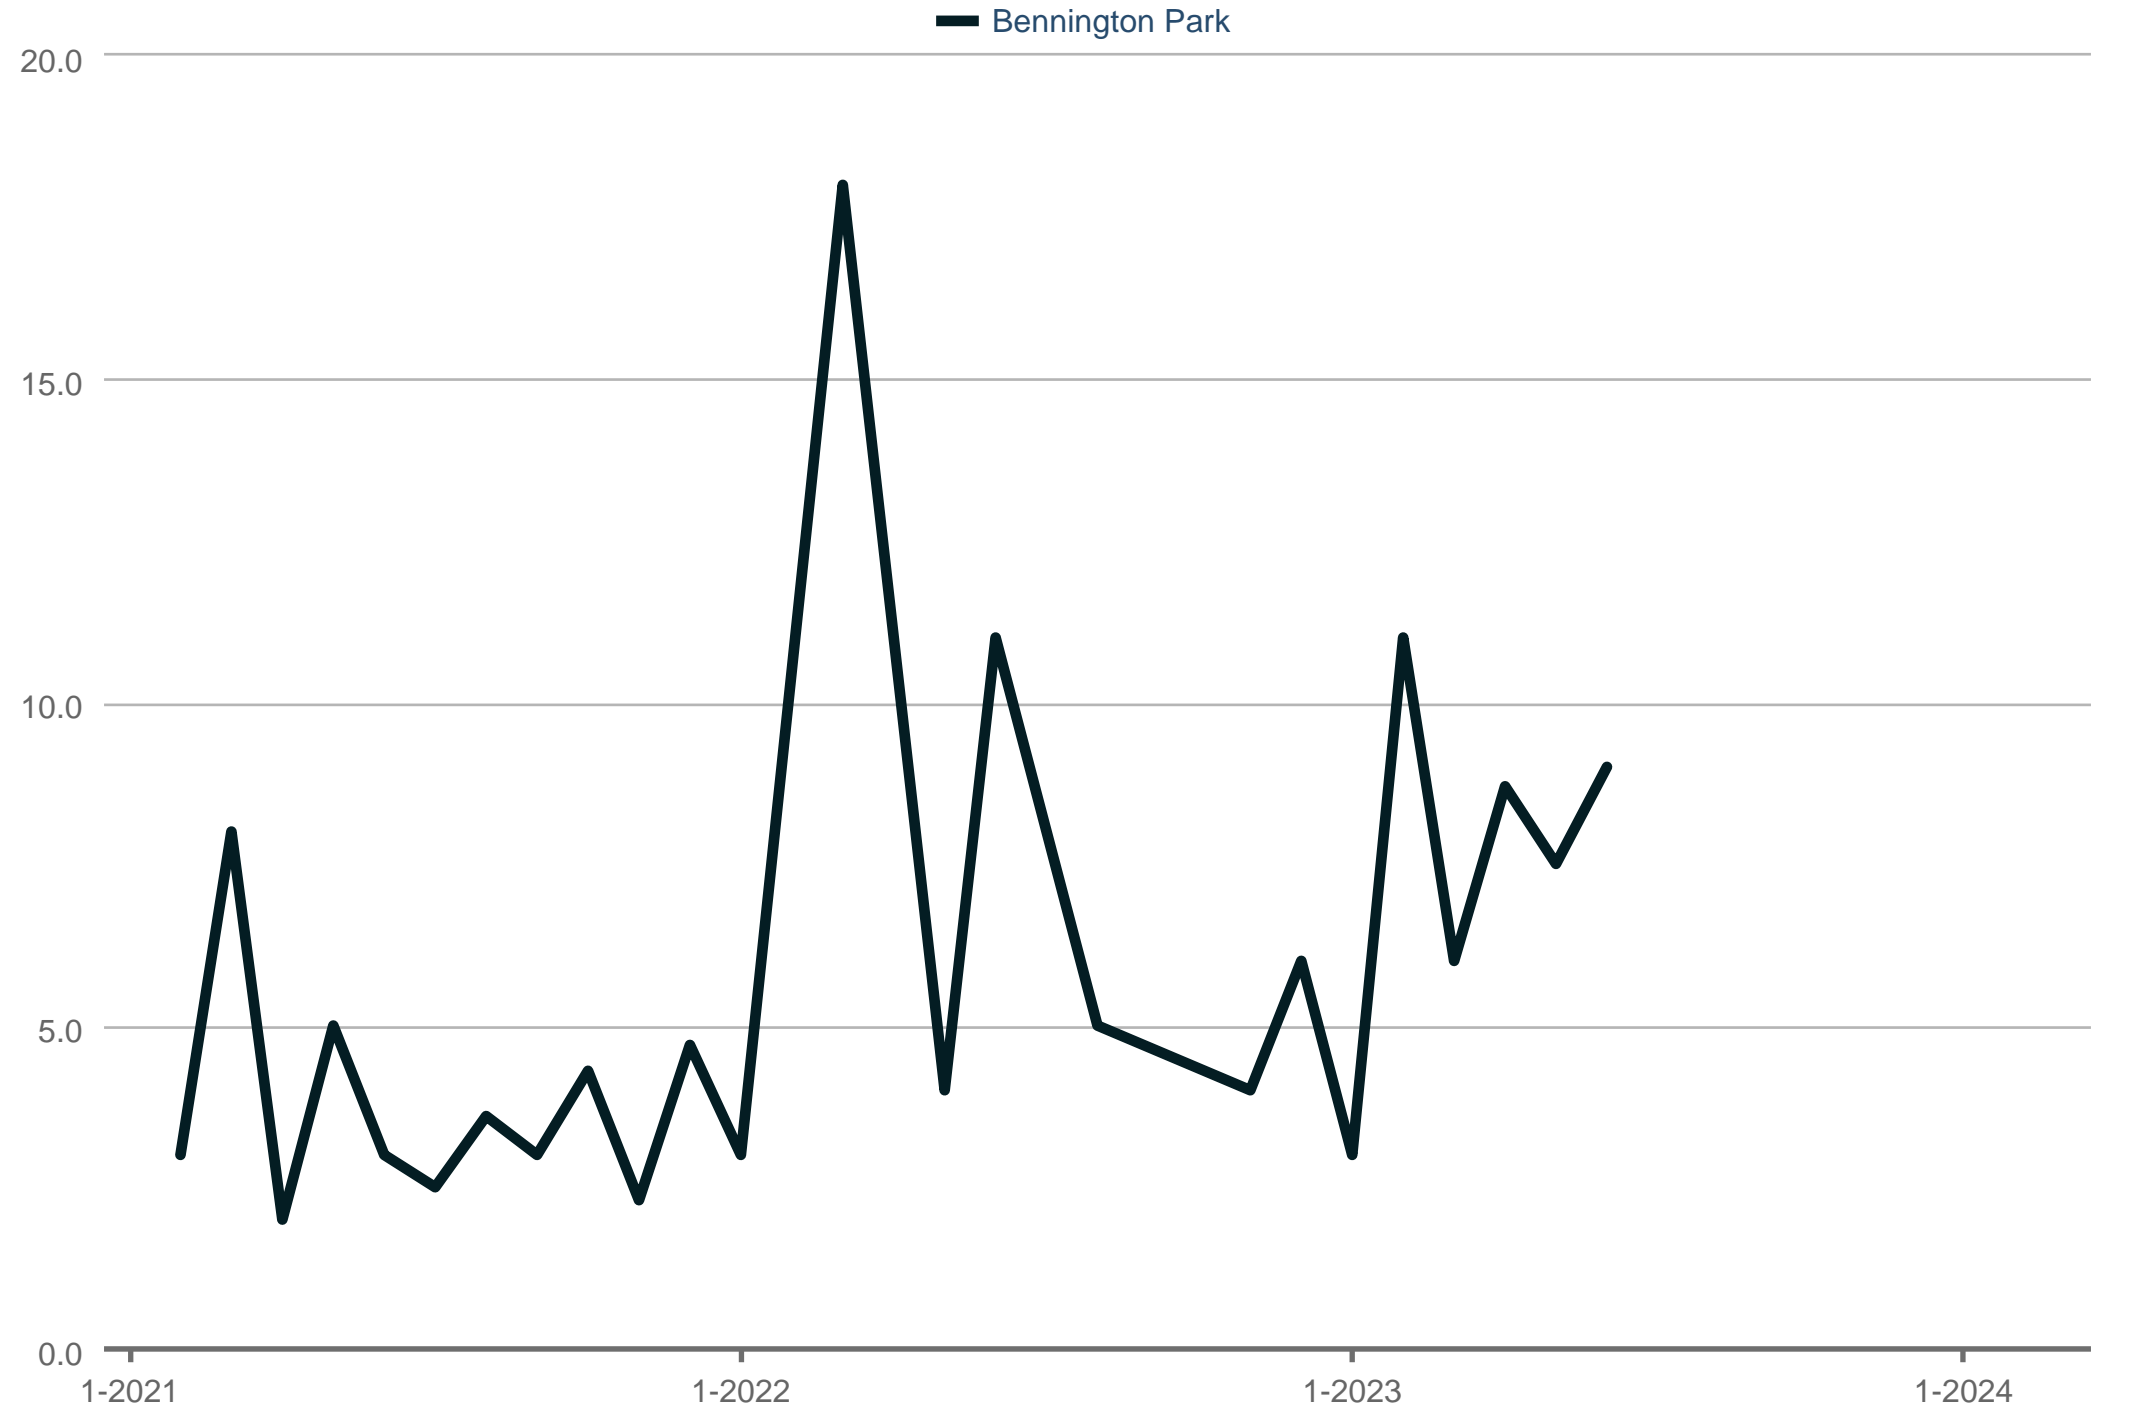

Showings Per Listing

Each data point is one month of activity. Data is from April 23, 2024.