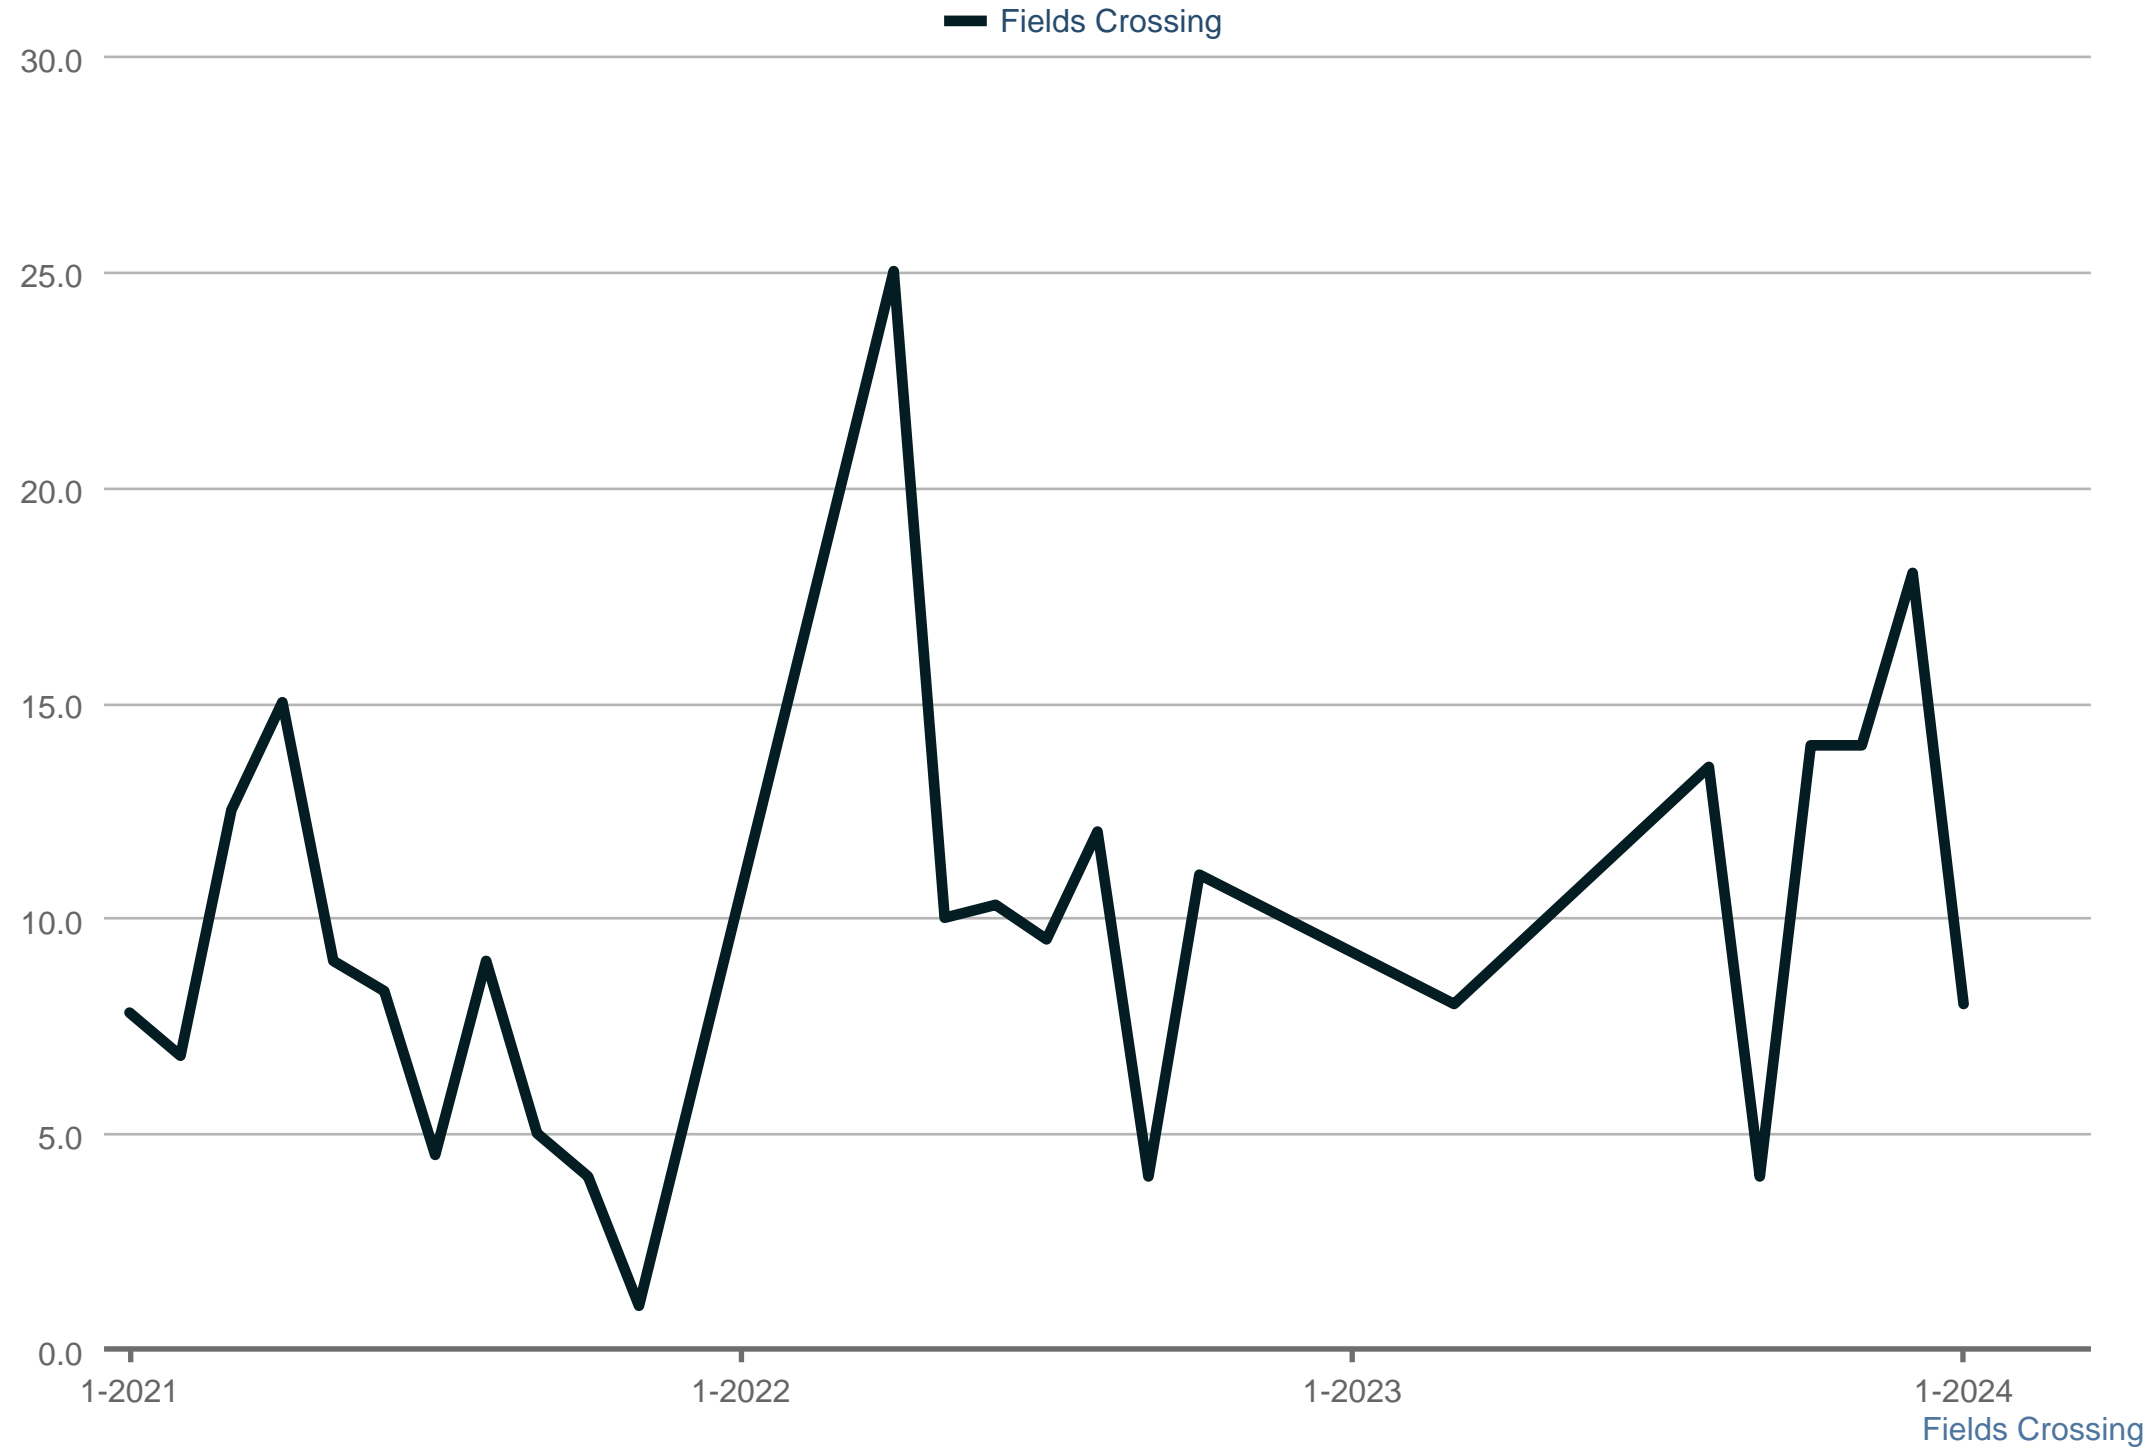

Showings Per Listing

Each data point is one month of activity. Data is from April 26, 2024.