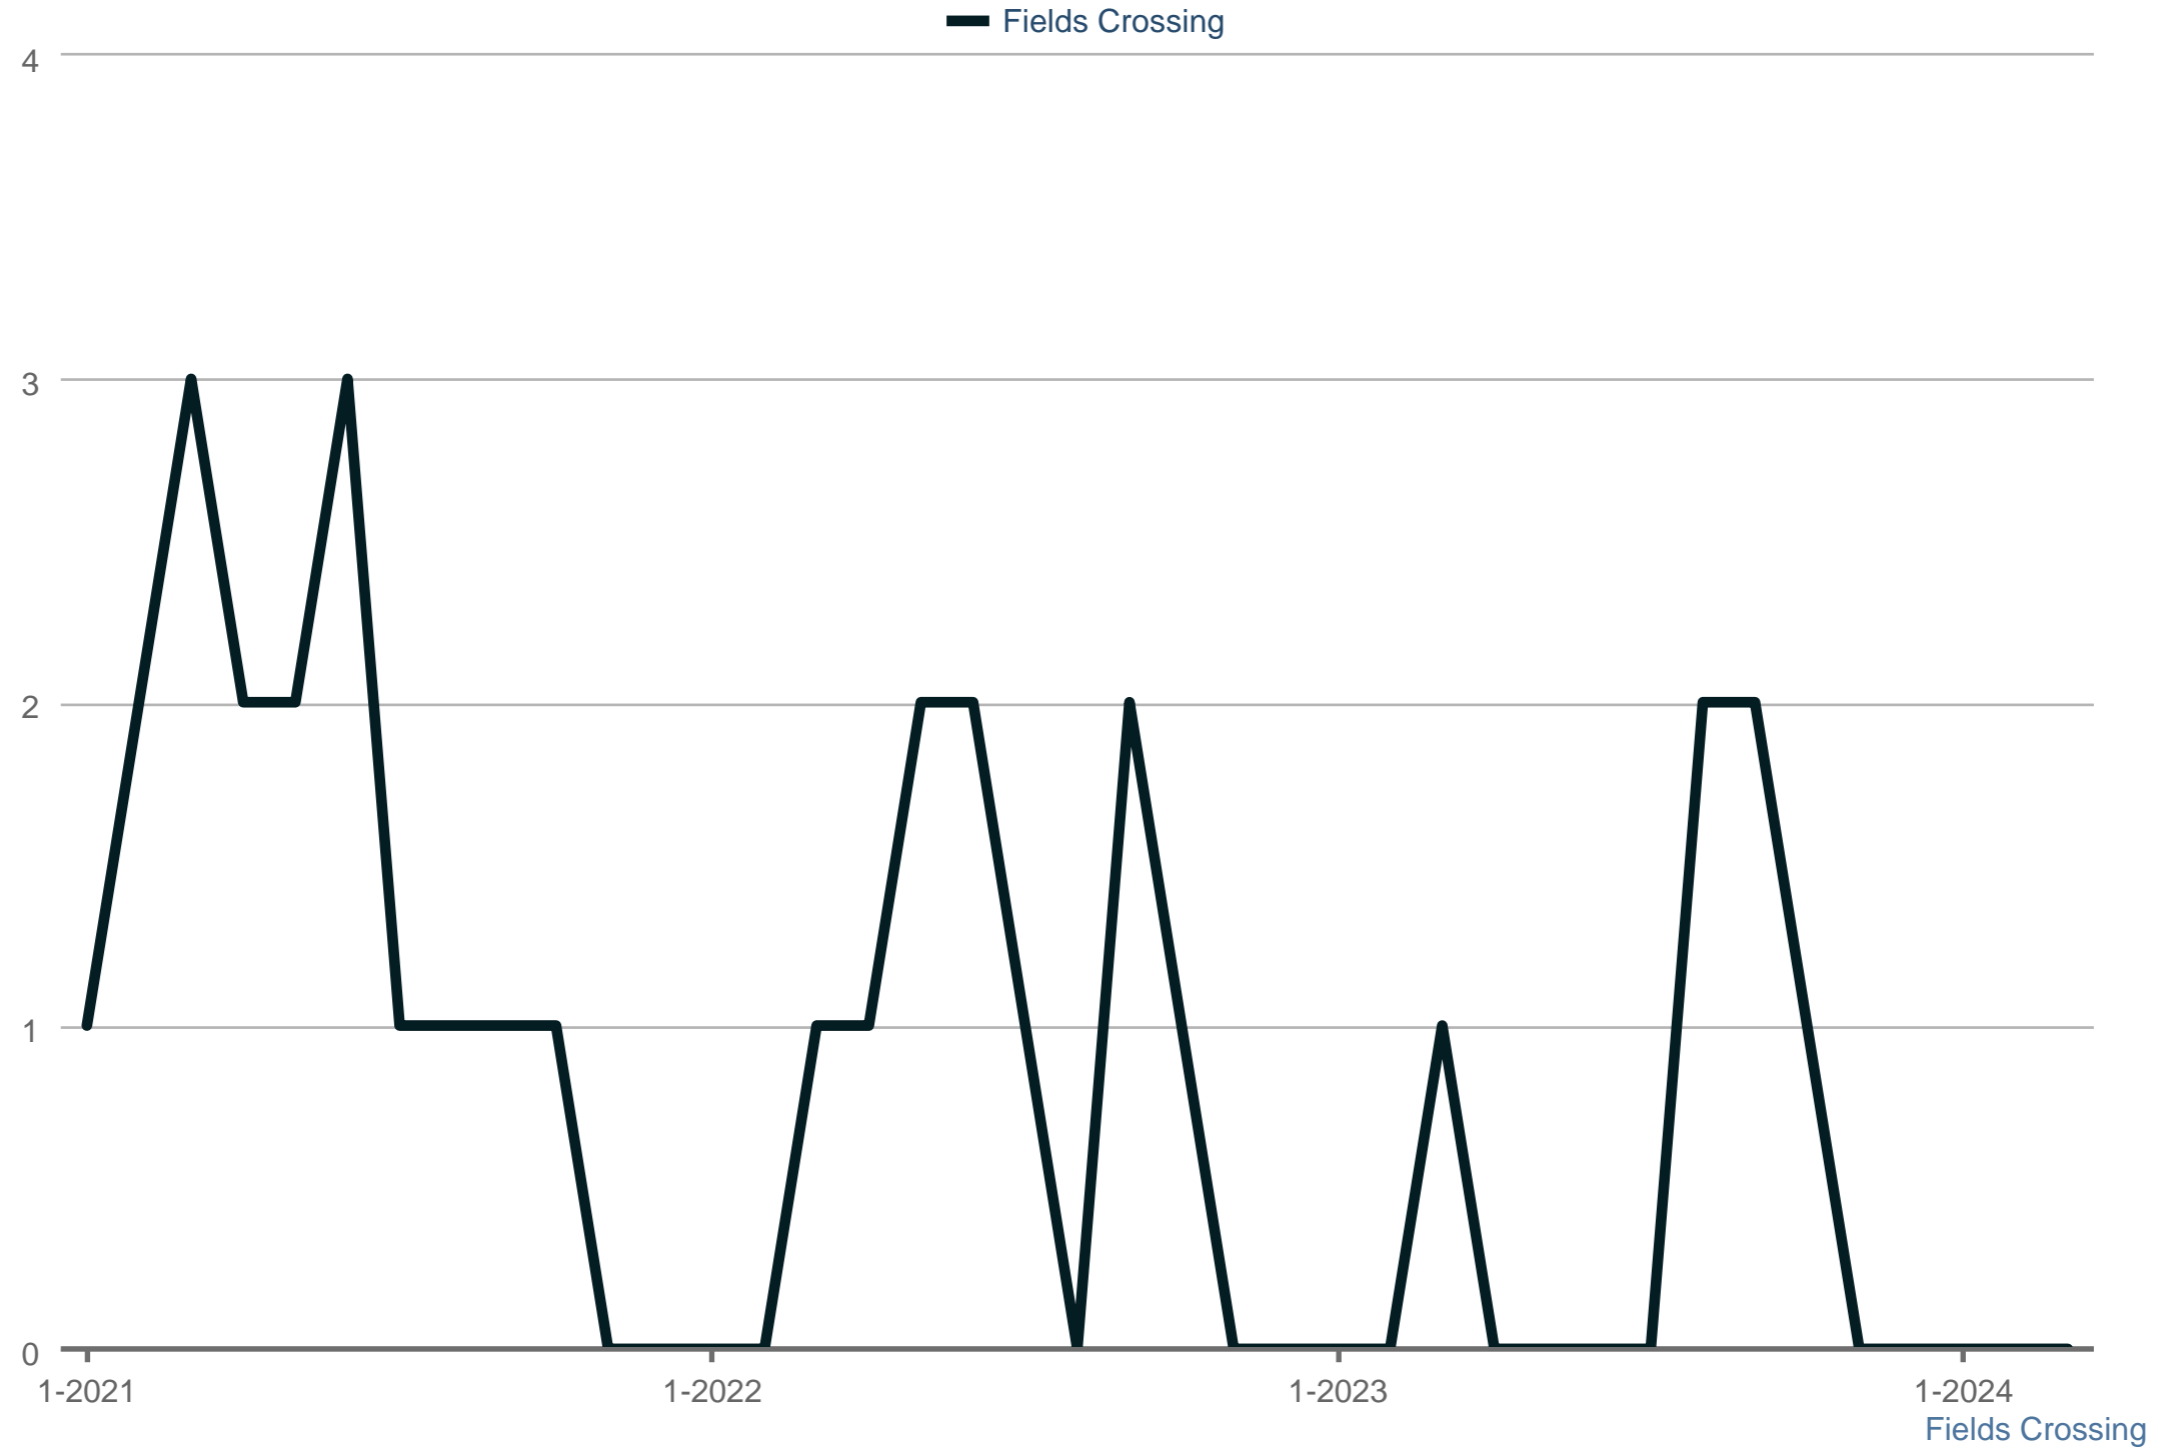

### New Listings

Each data point is one month of activity. Data is from April 26, 2024.