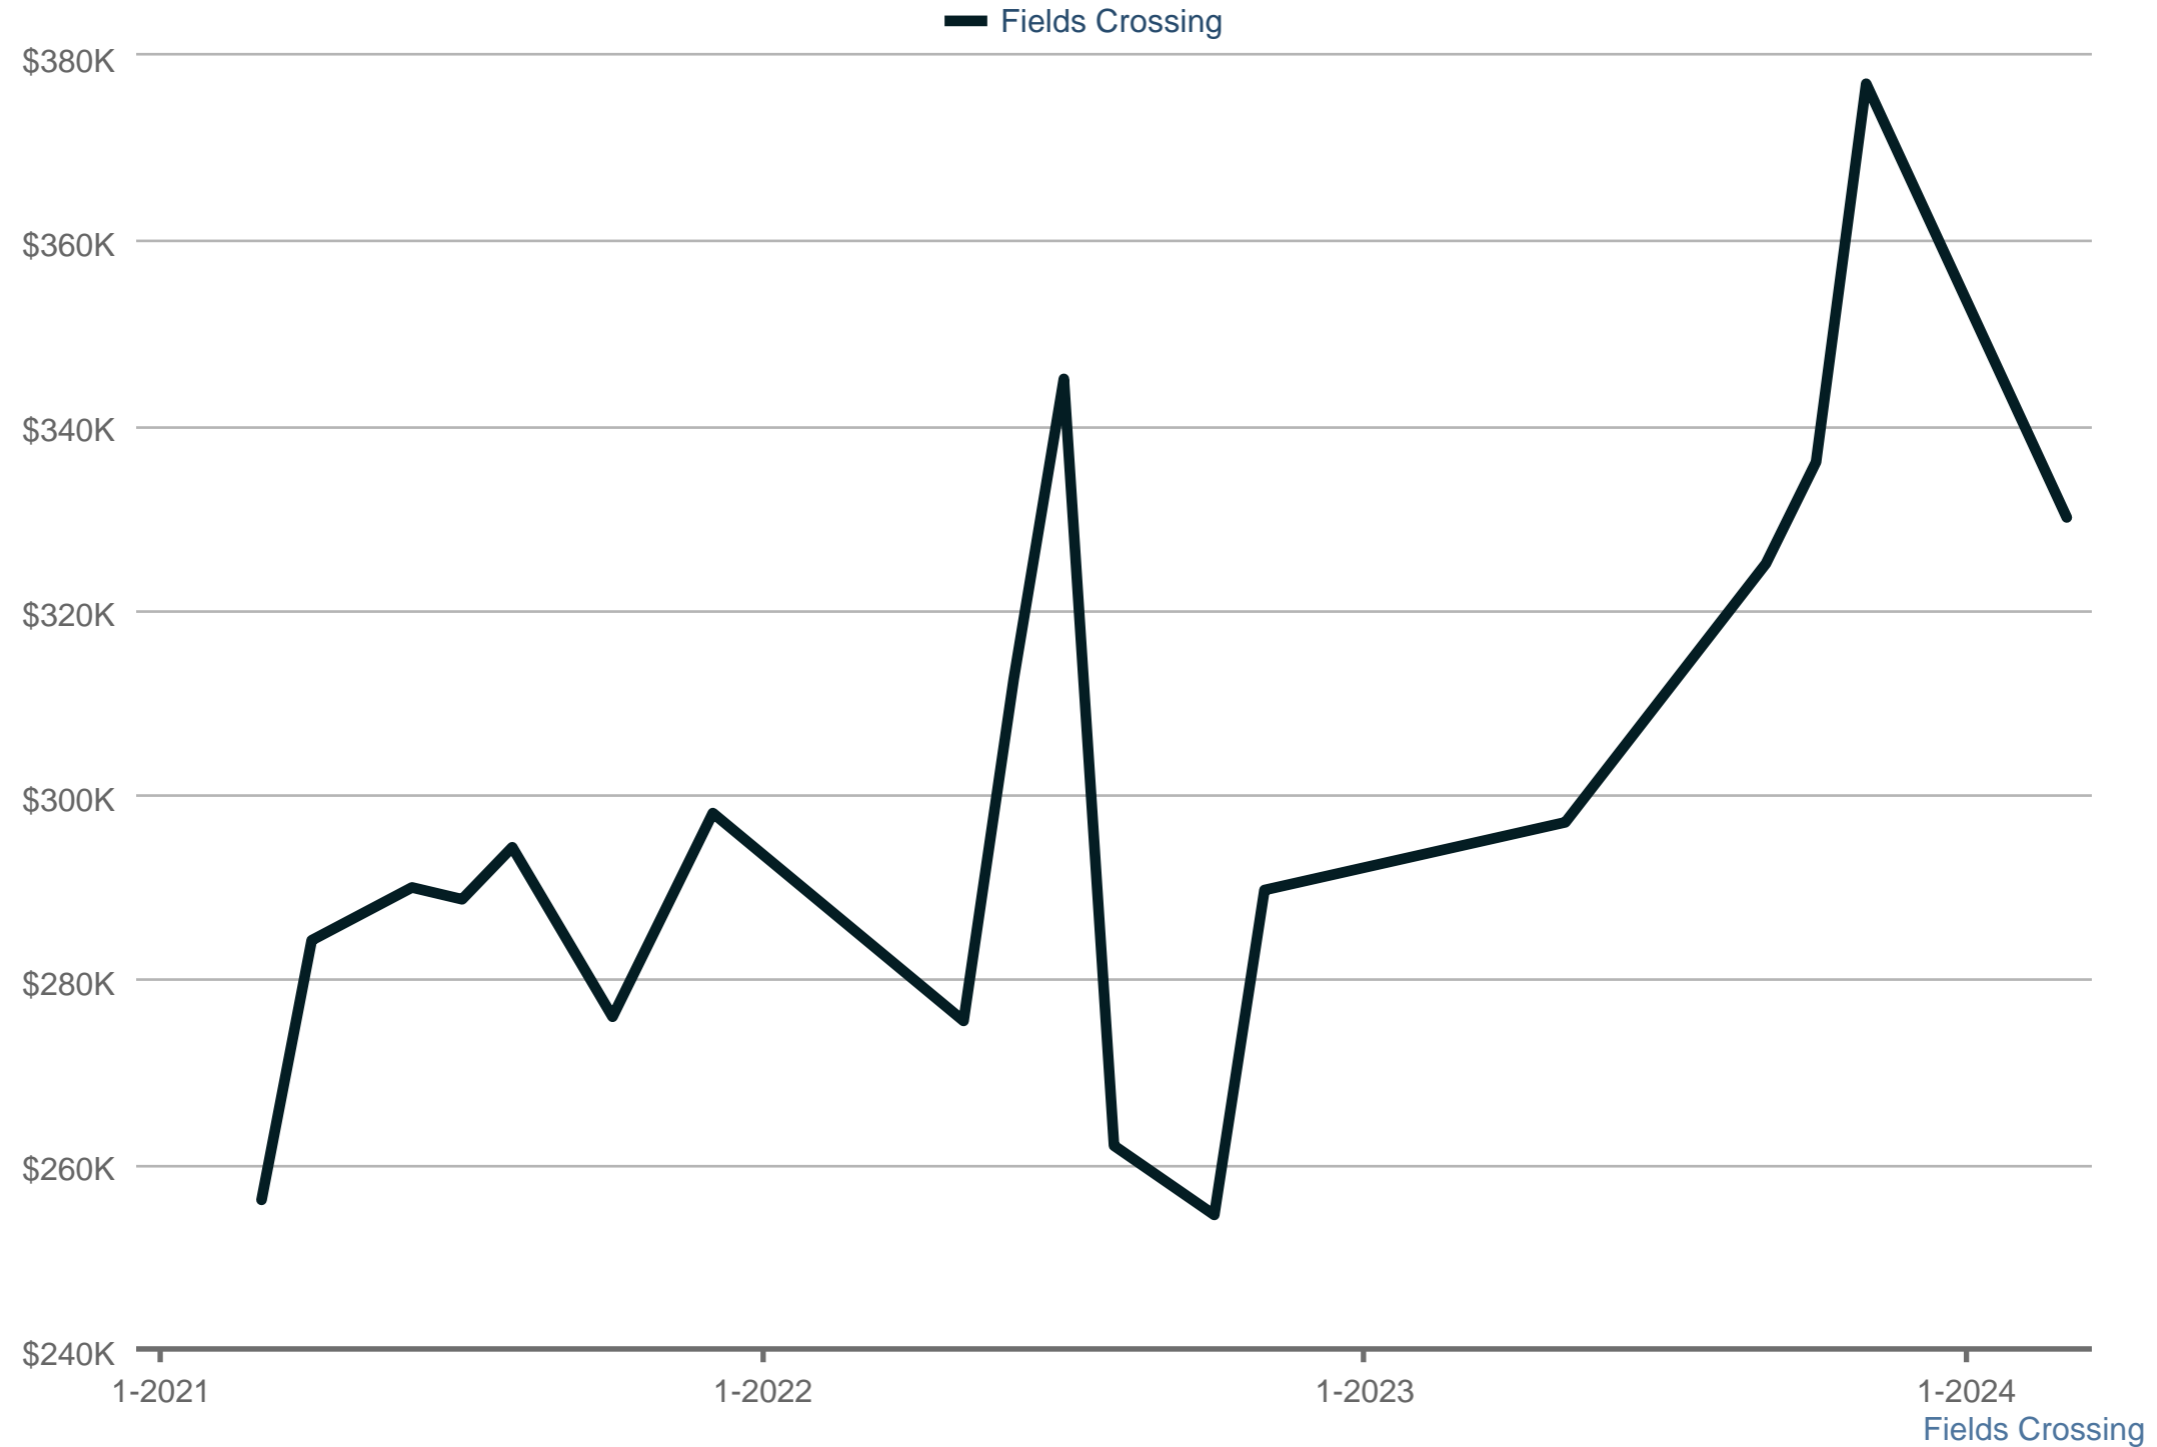

Average Sales Price

Each data point is one month of activity. Data is from April 26, 2024.