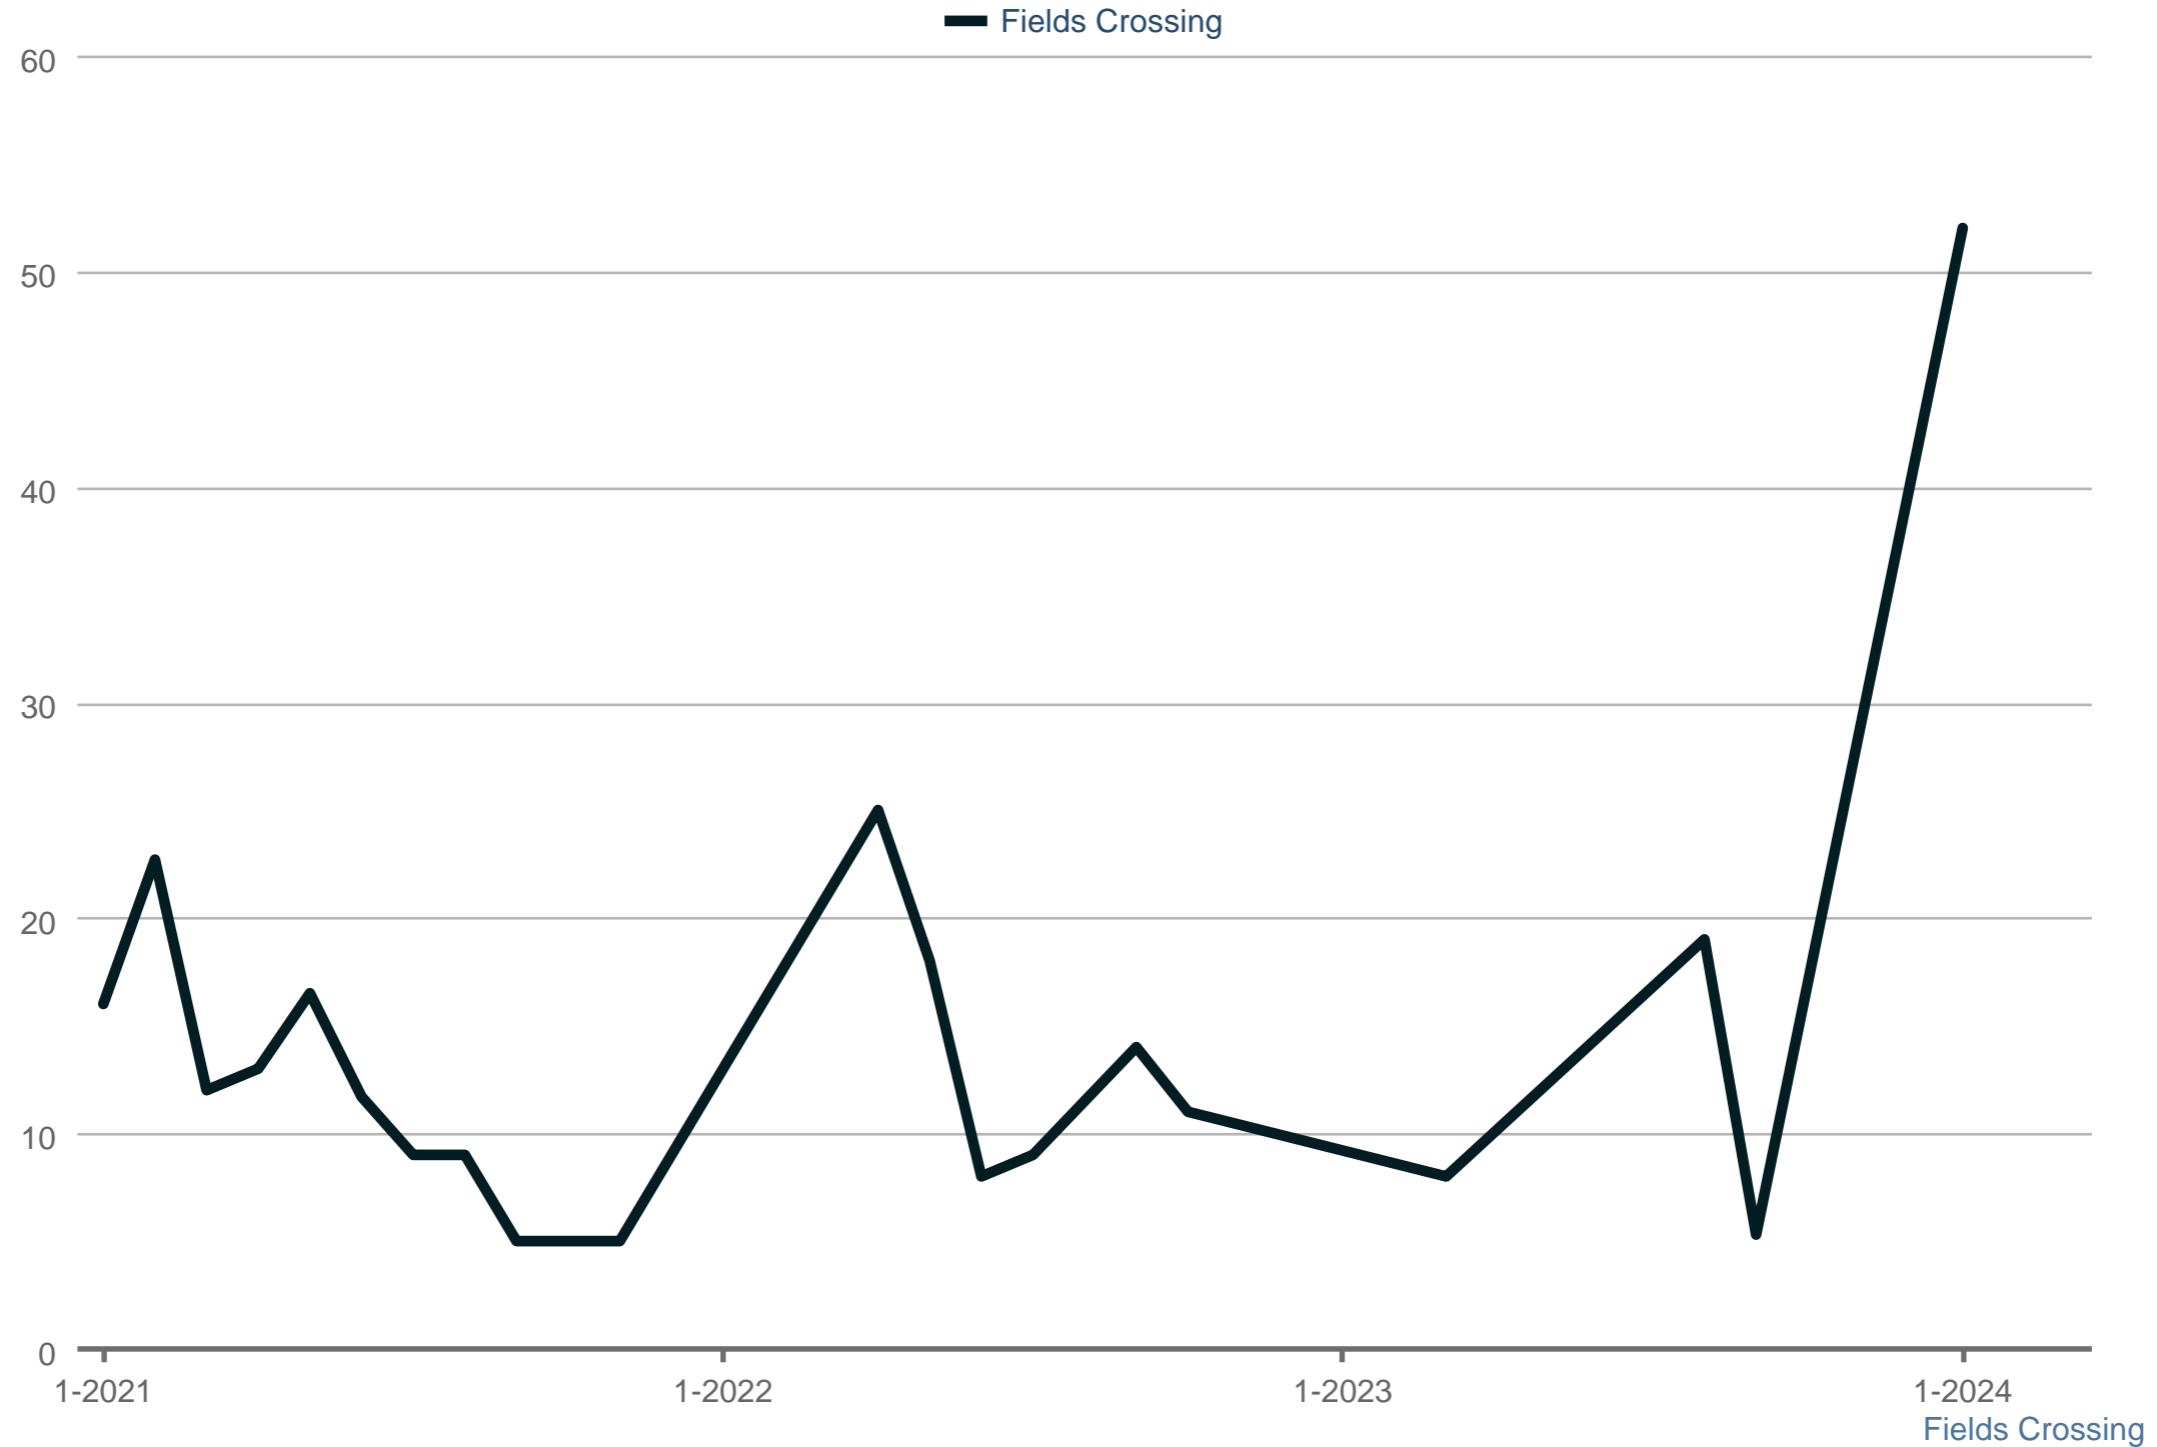

Average Showings to Pending

Each data point is one month of activity. Data is from April 23, 2024.