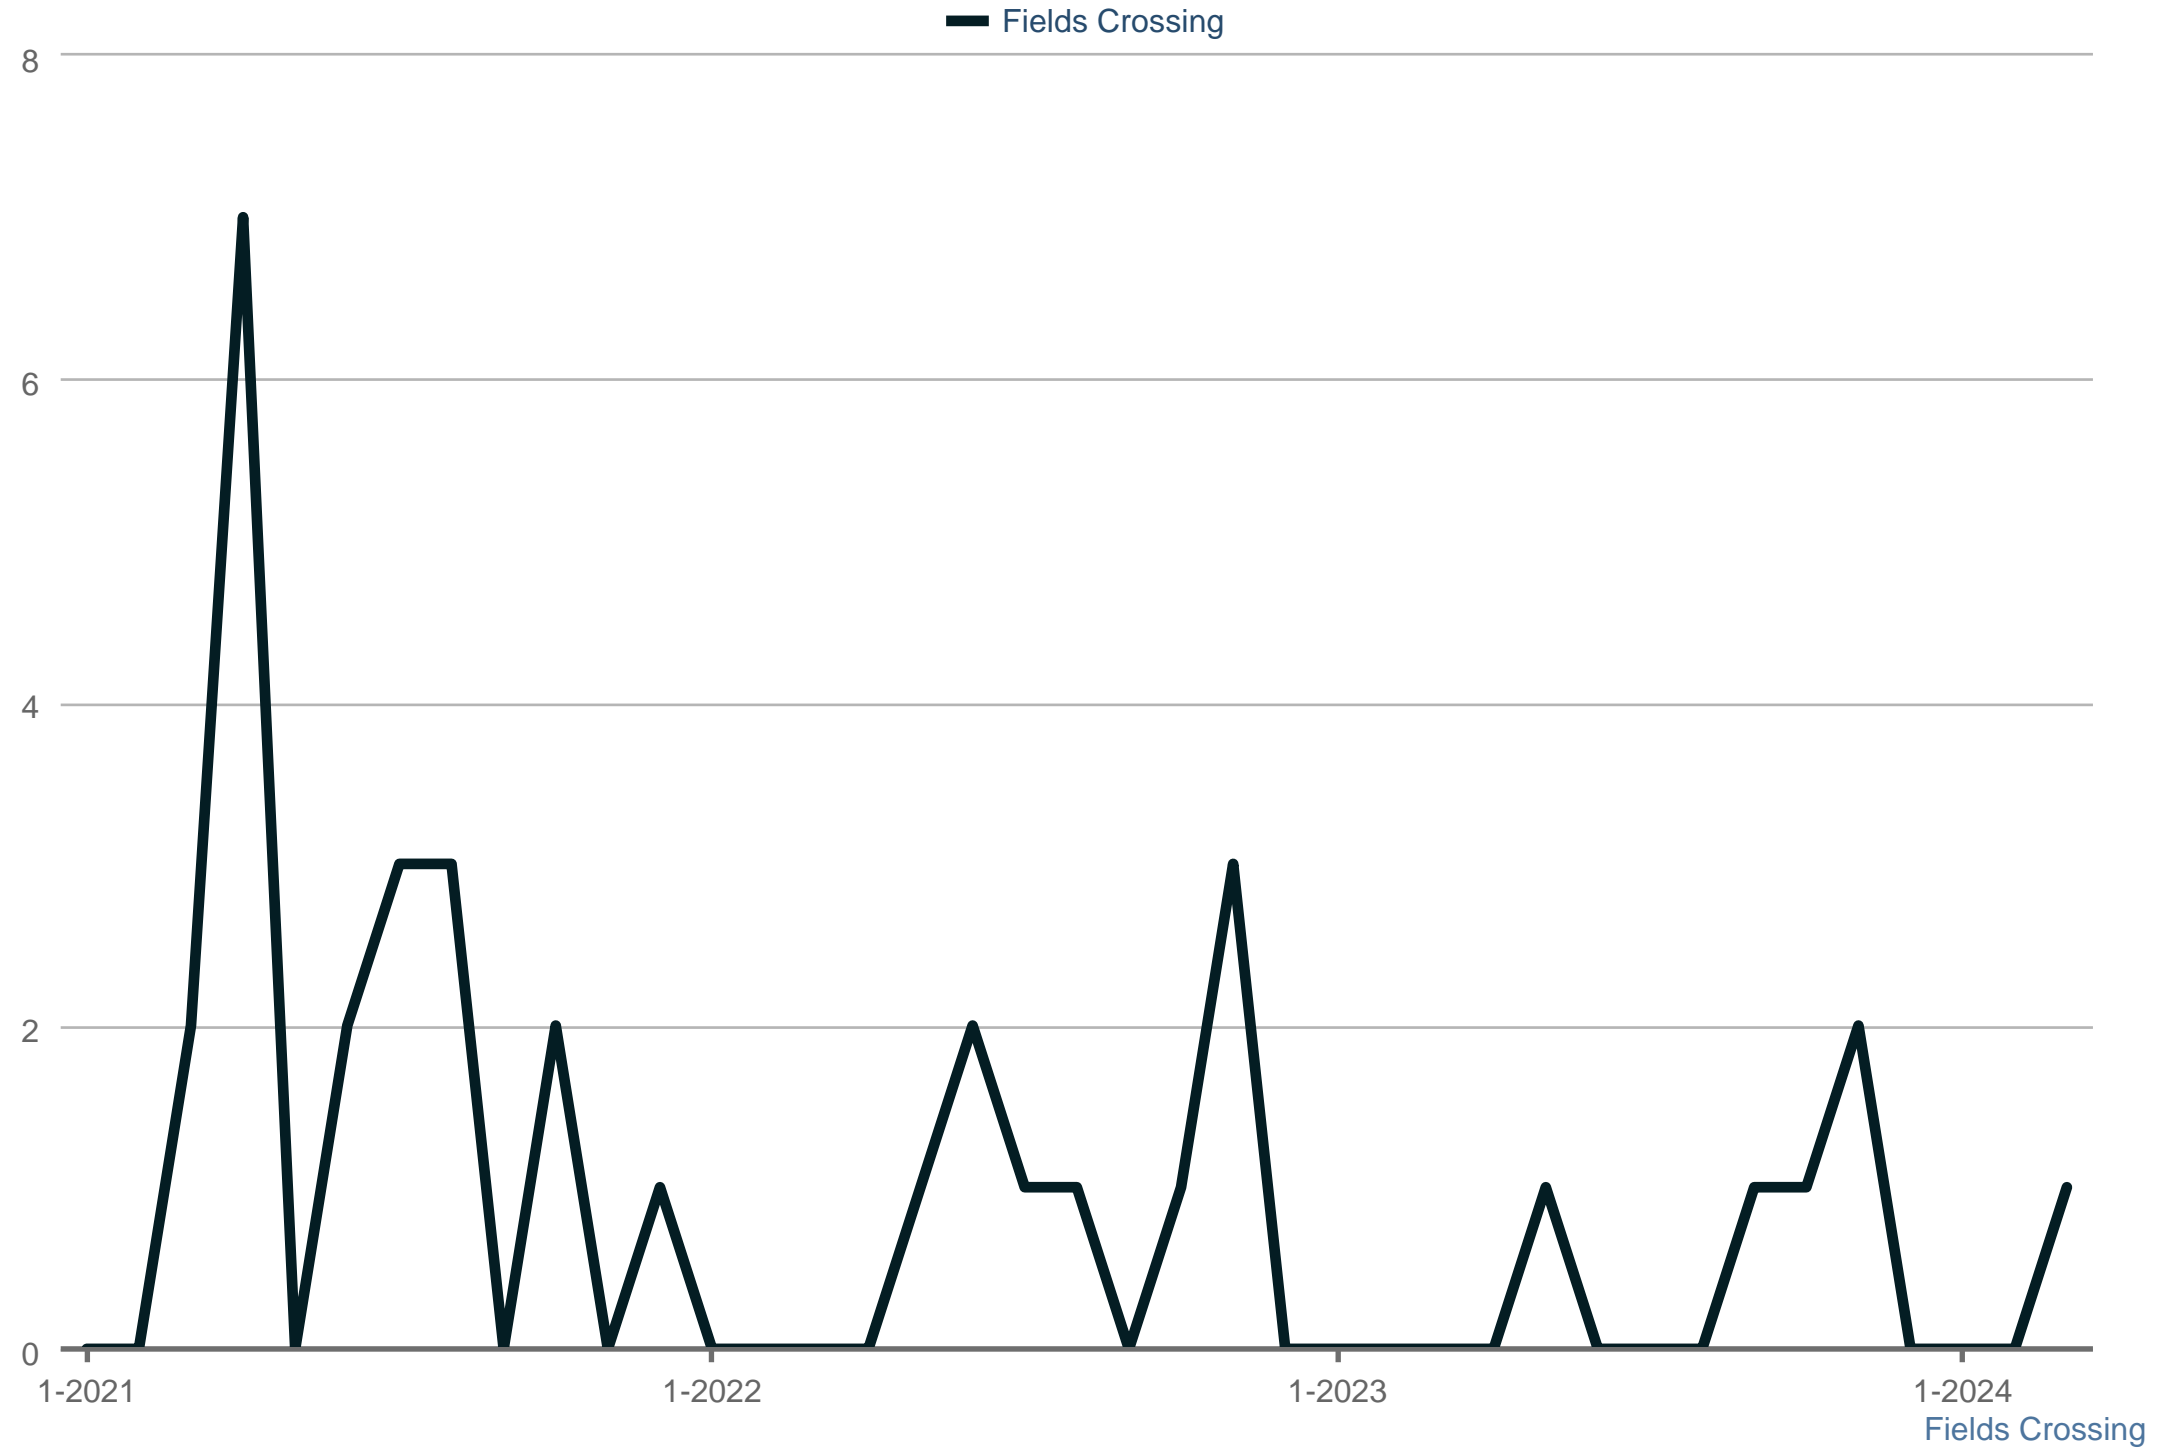

Closed Sales

Each data point is one month of activity. Data is from April 23, 2024.