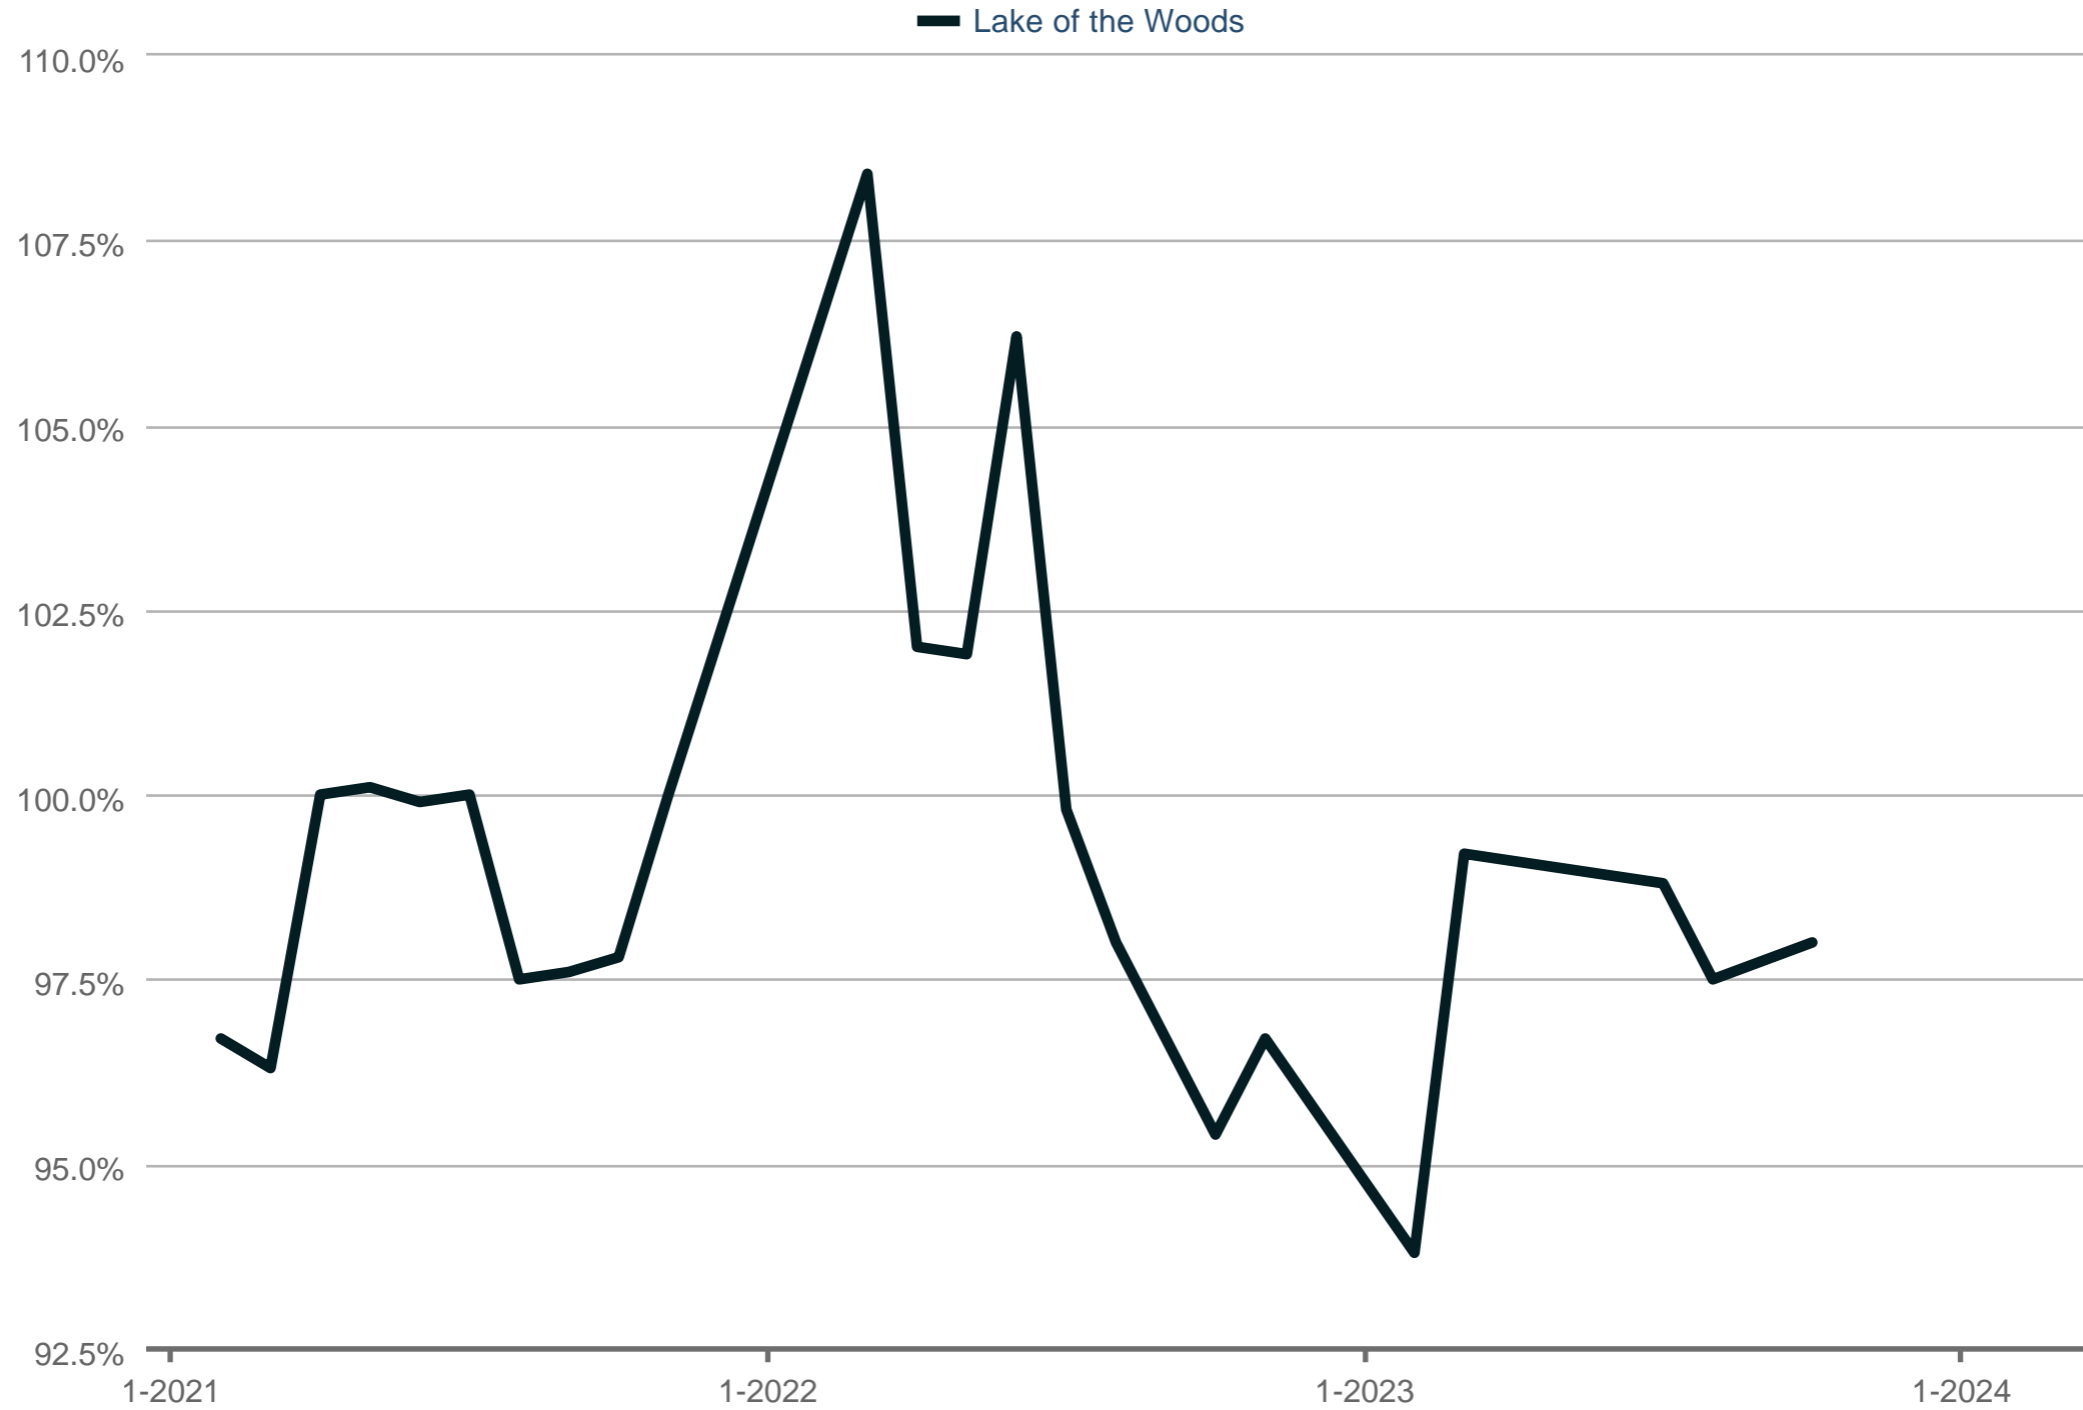

### Average Percent of Last List Price

Lake of the Woods

Each data point is one month of activity. Data is from April 24, 2024.