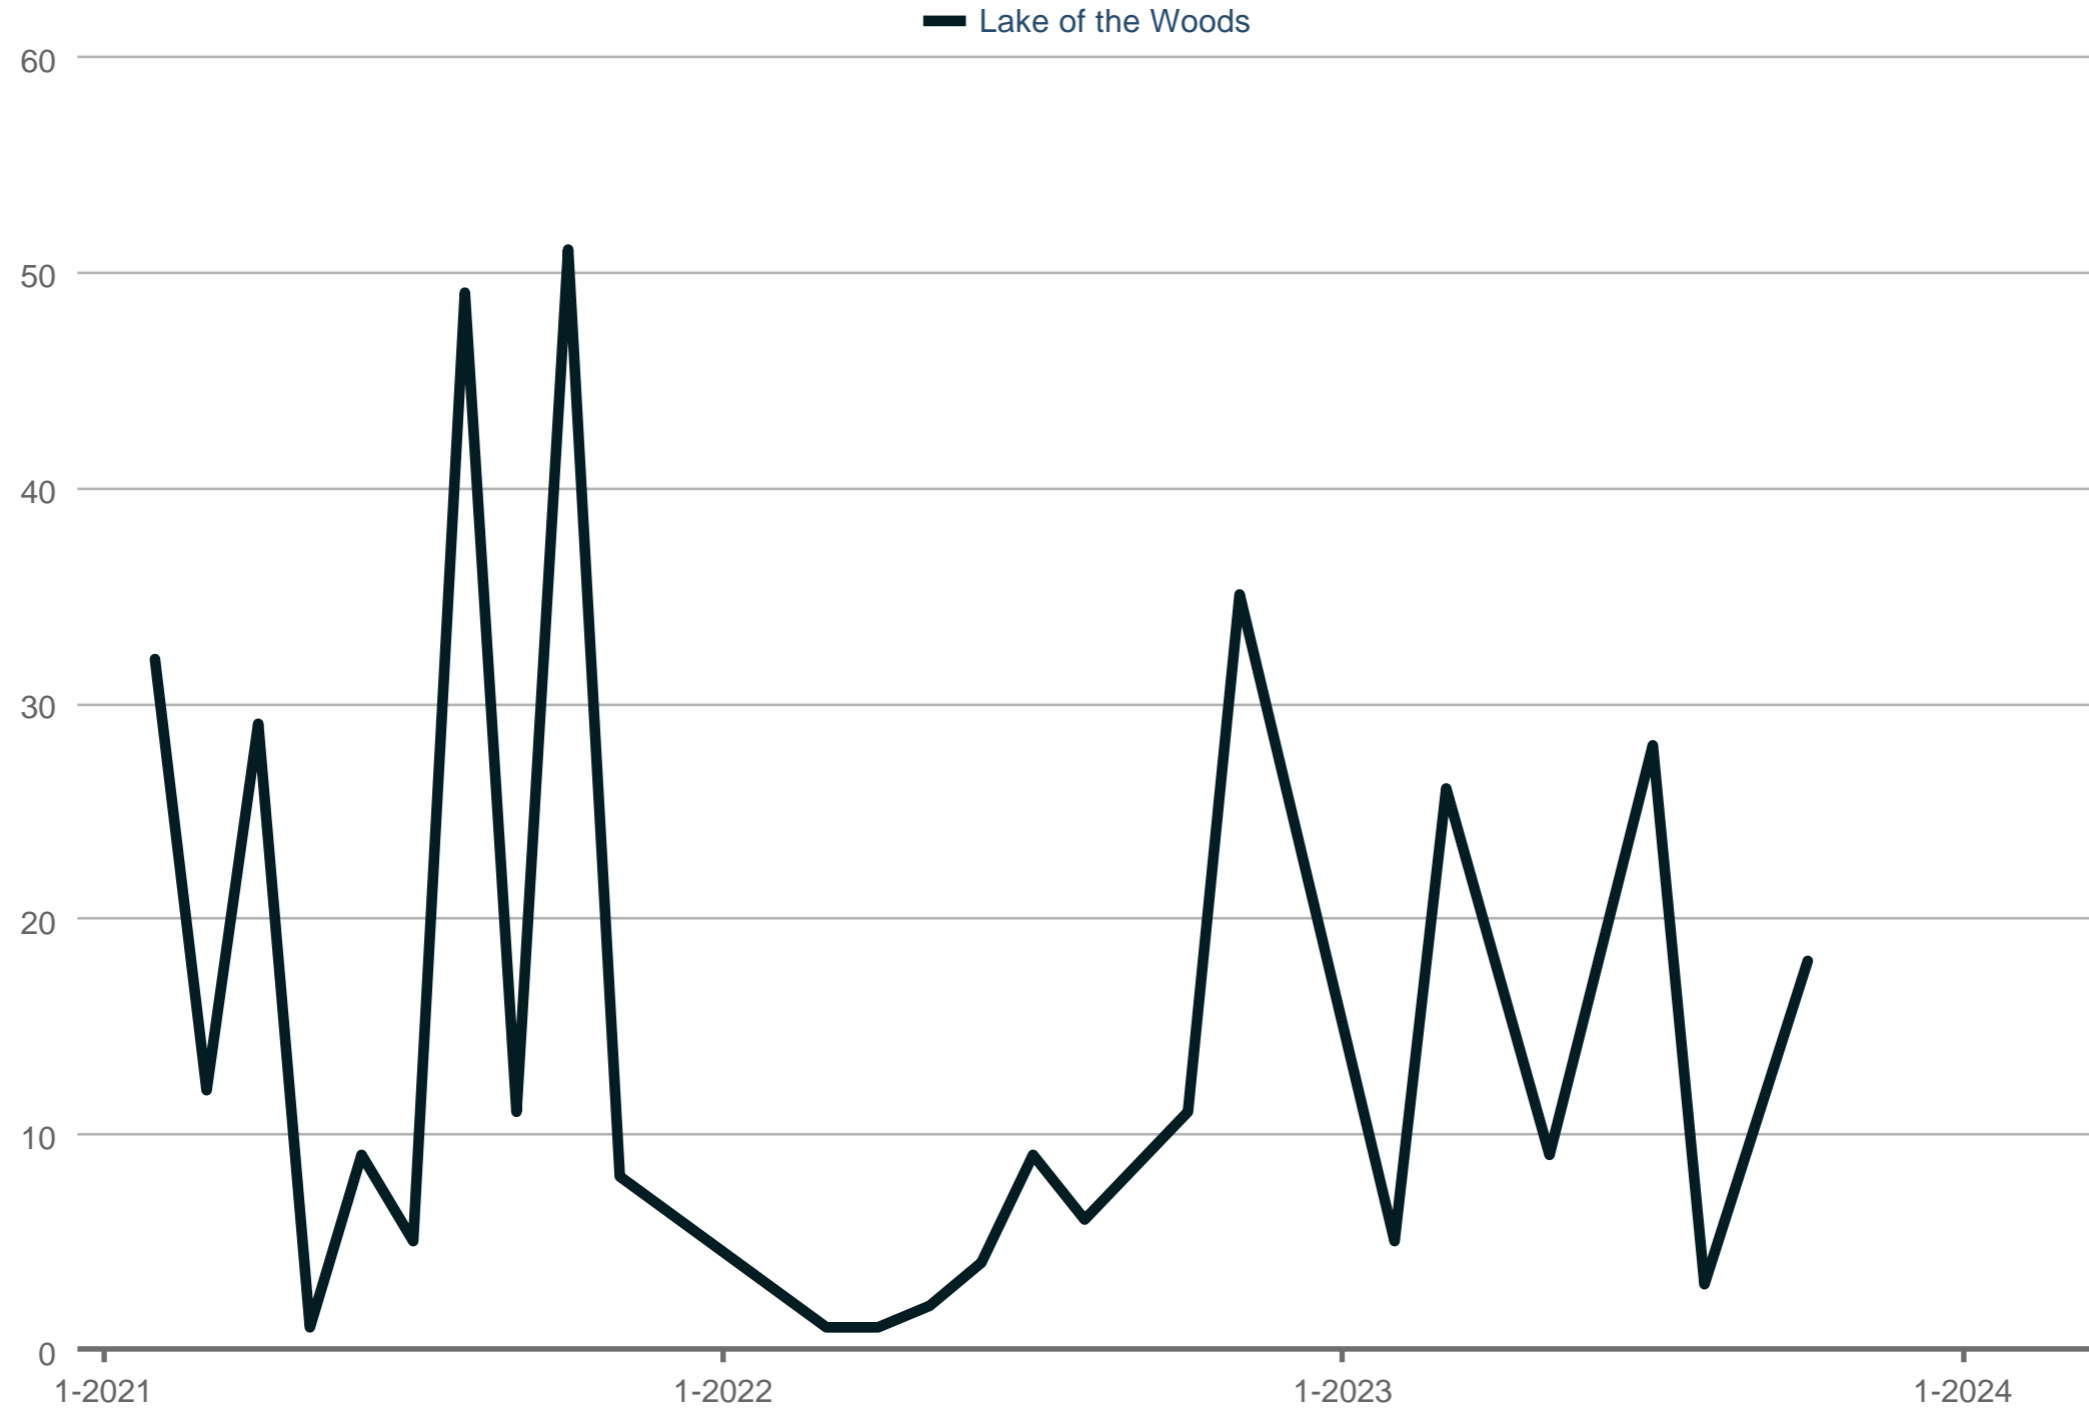

Average Days on Market

Lake of the Woods

Each data point is one month of activity. Data is from April 19, 2024.