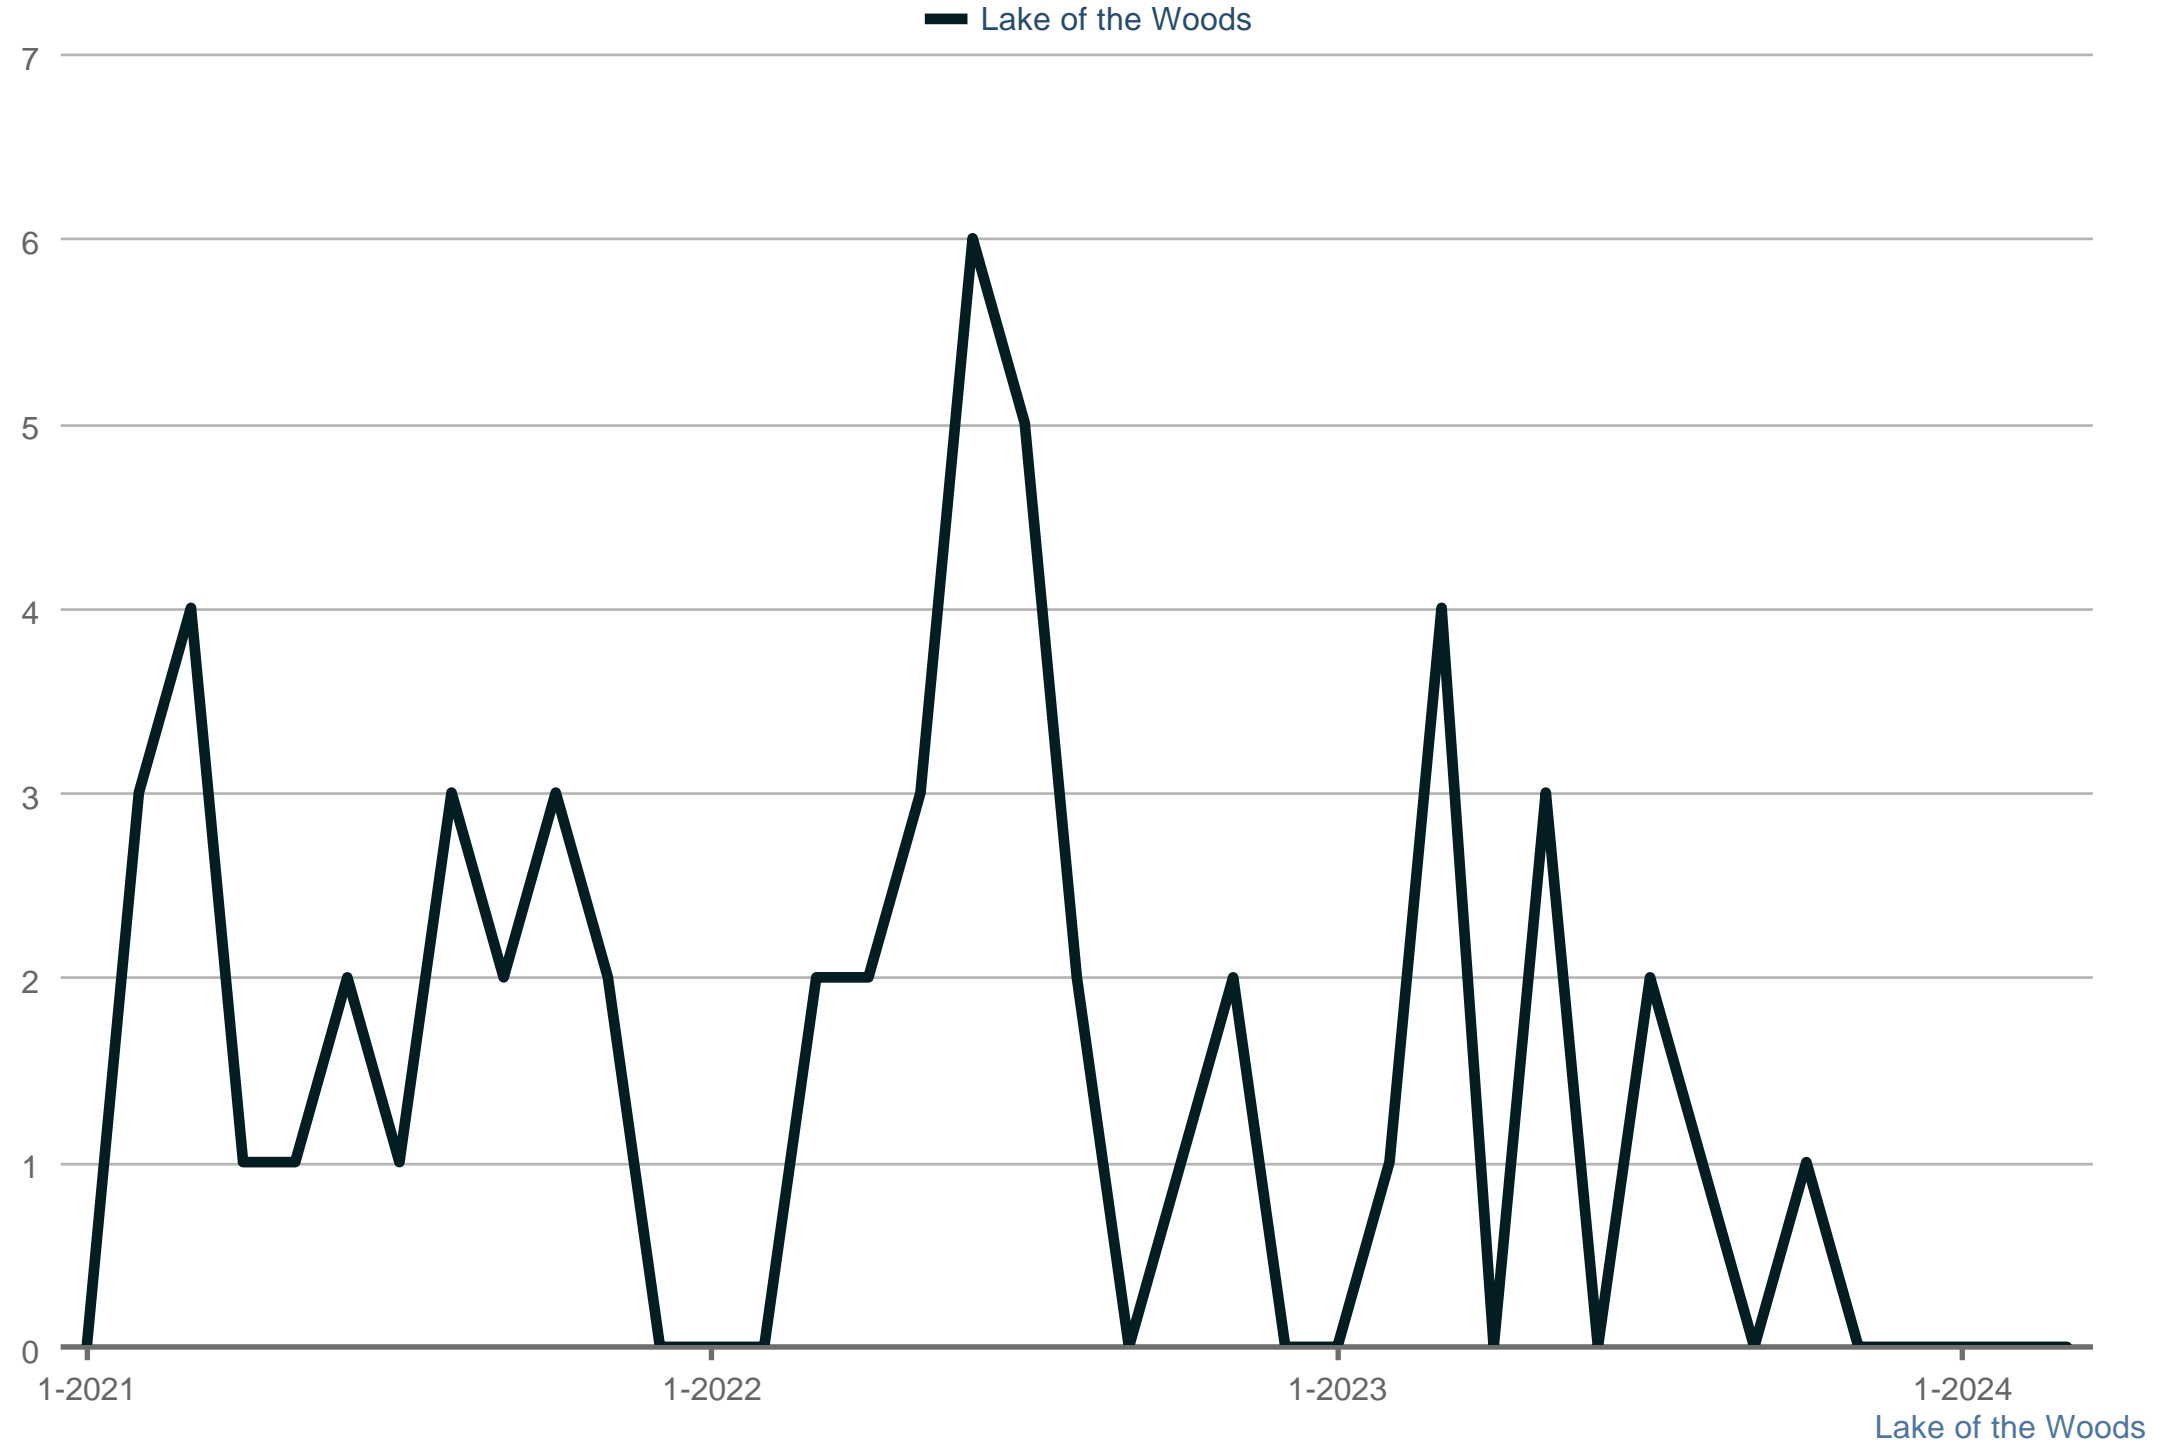

### Closed Sales

Each data point is one month of activity. Data is from April 26, 2024.