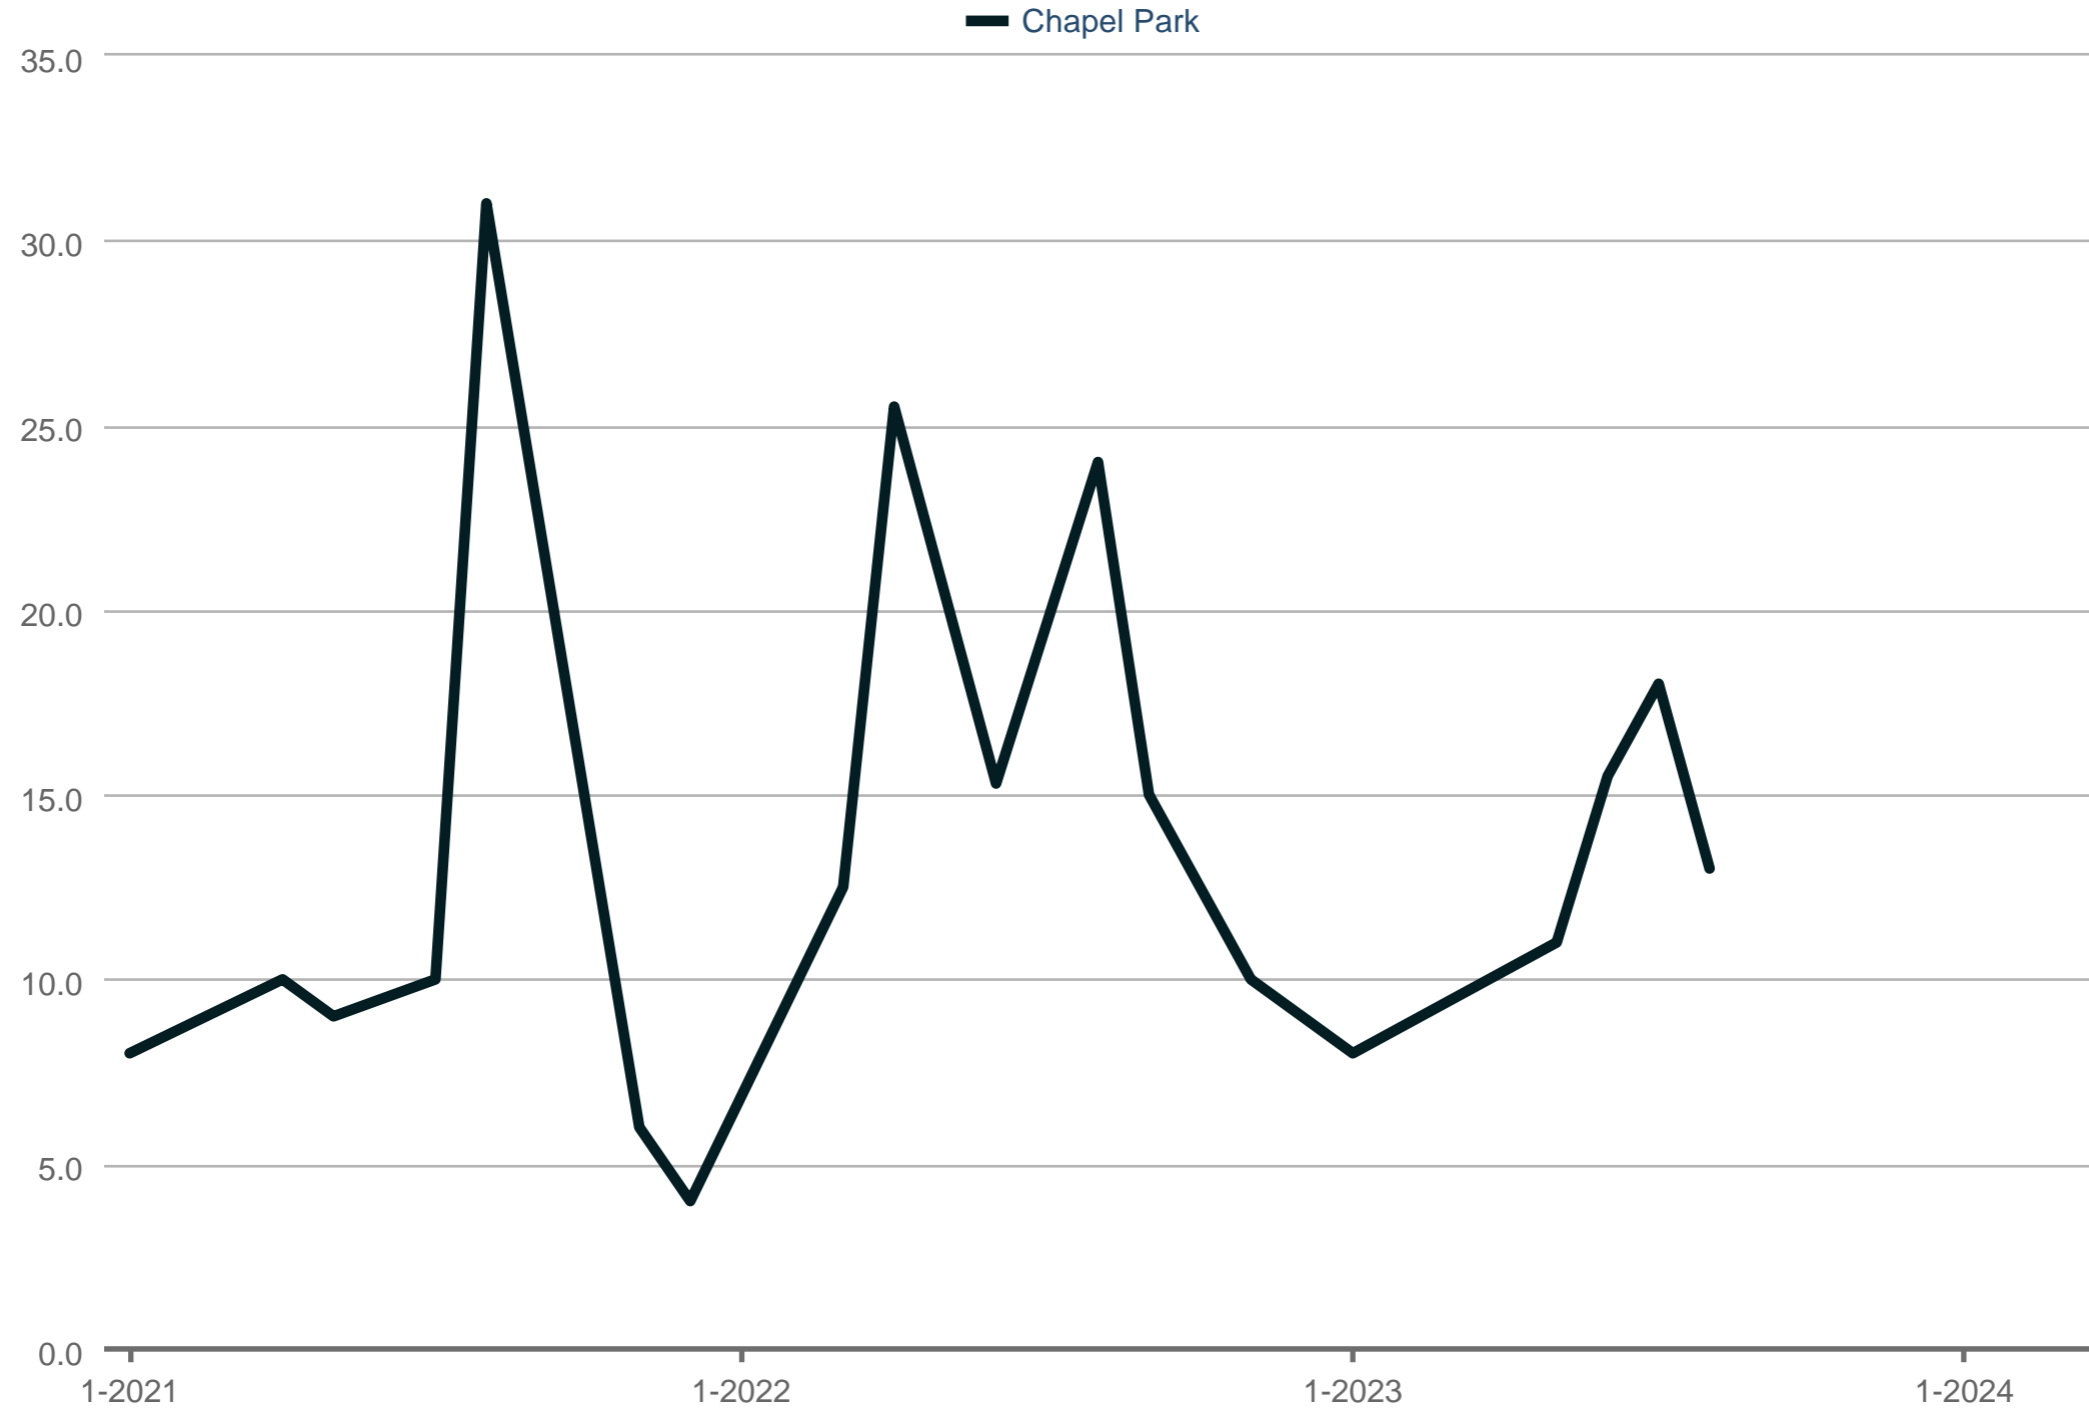

Average Showings to Pending

Chapel Park

Each data point is one month of activity. Data is from April 23, 2024.