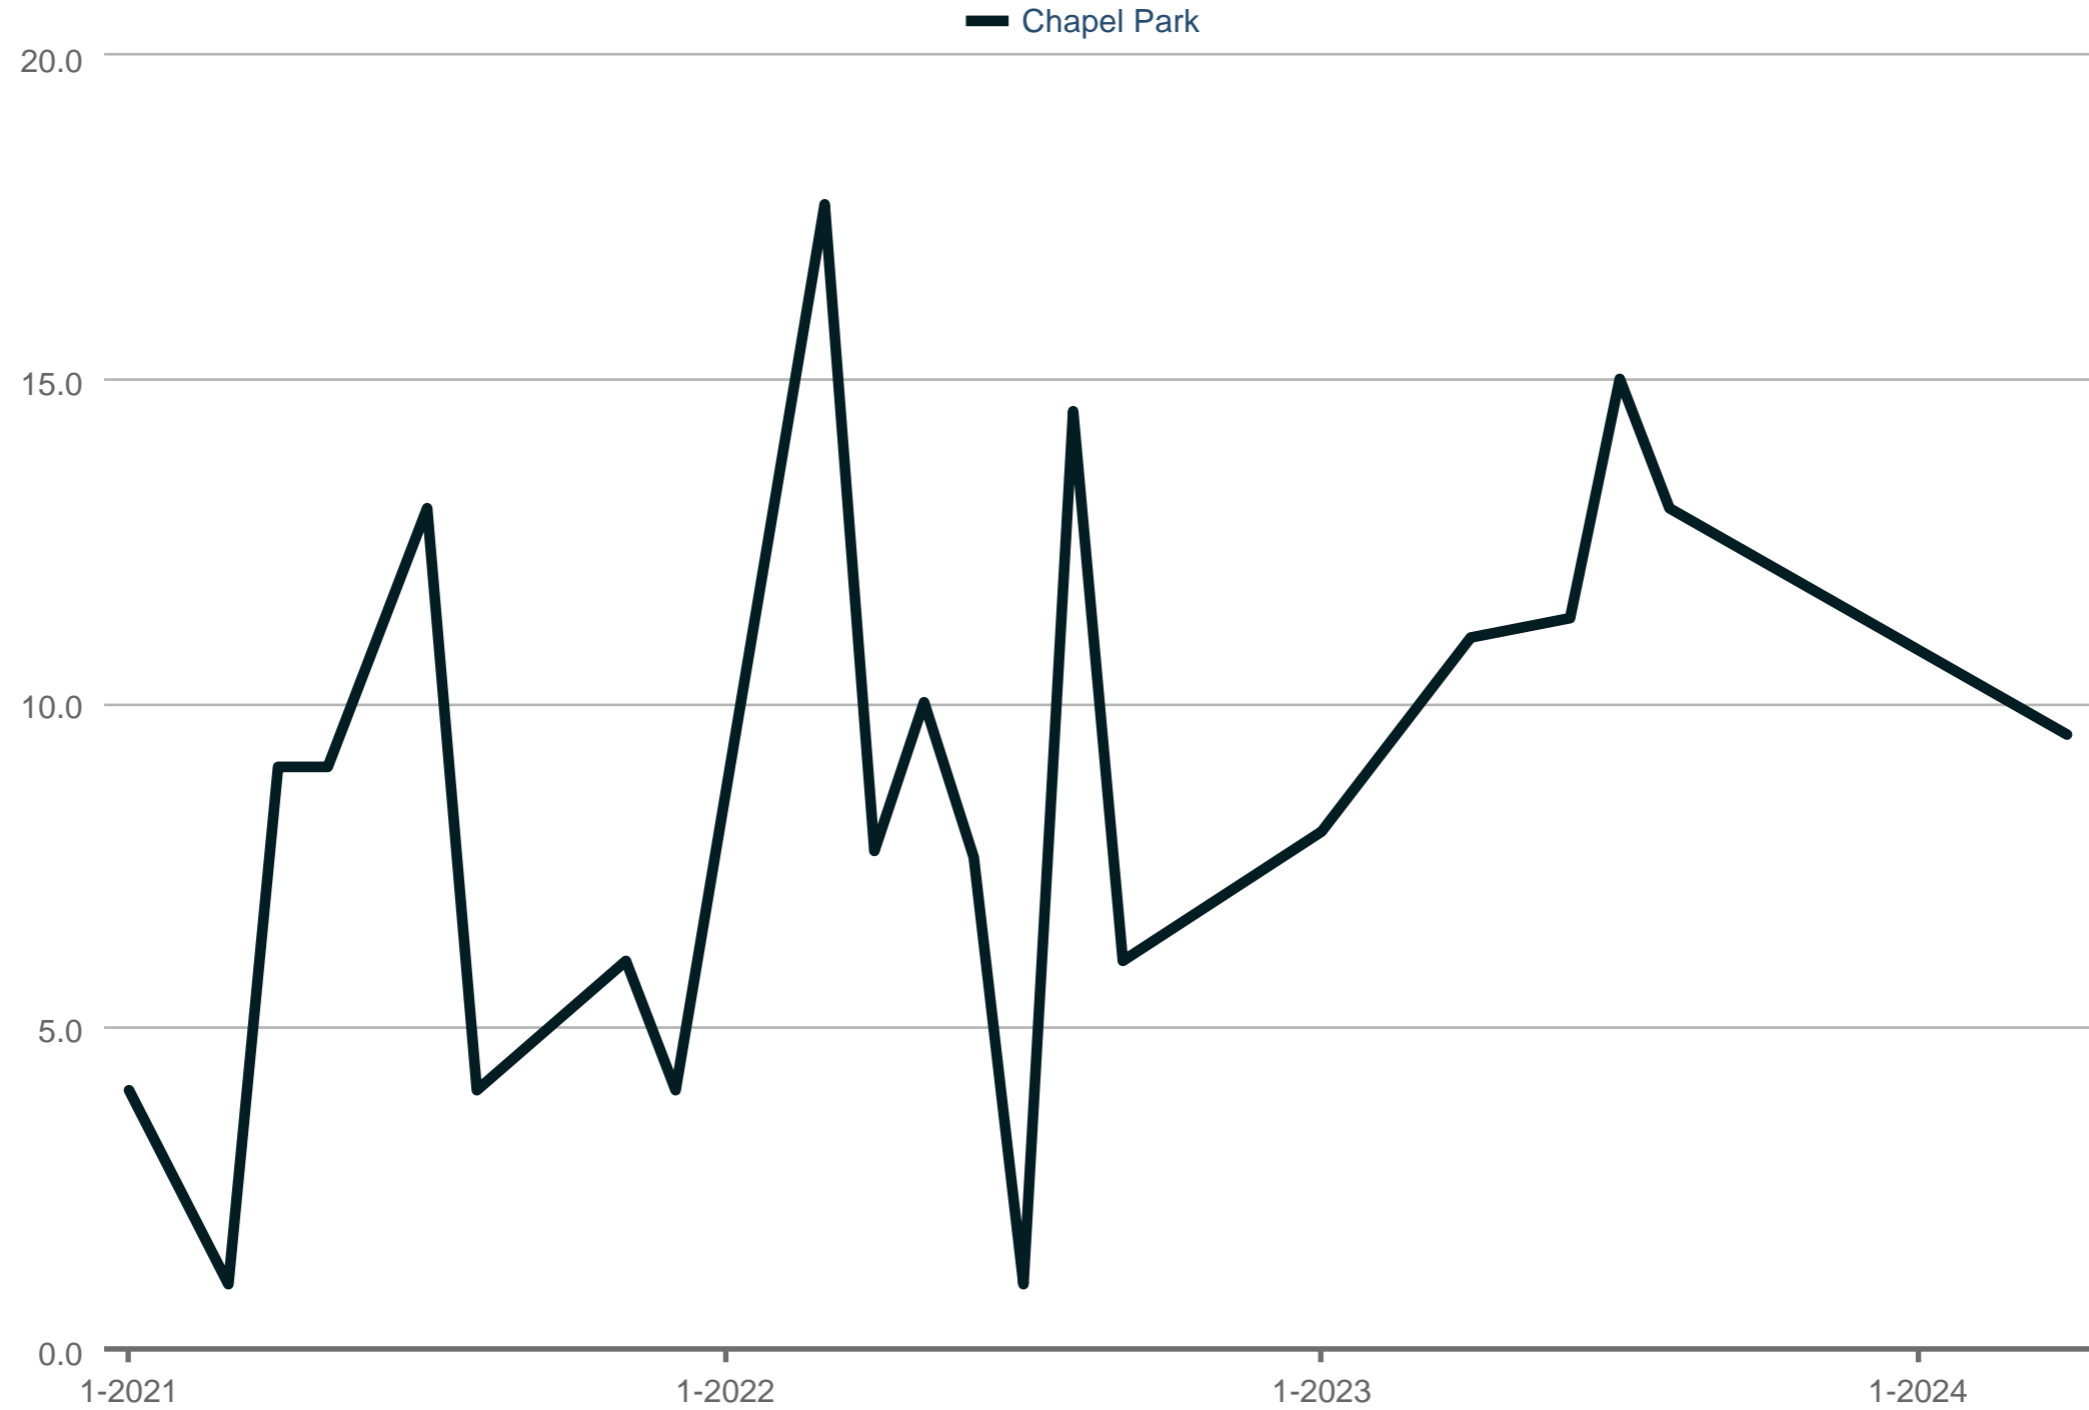

### Showings Per Listing

Chapel Park

Each data point is one month of activity. Data is from May 6, 2024.