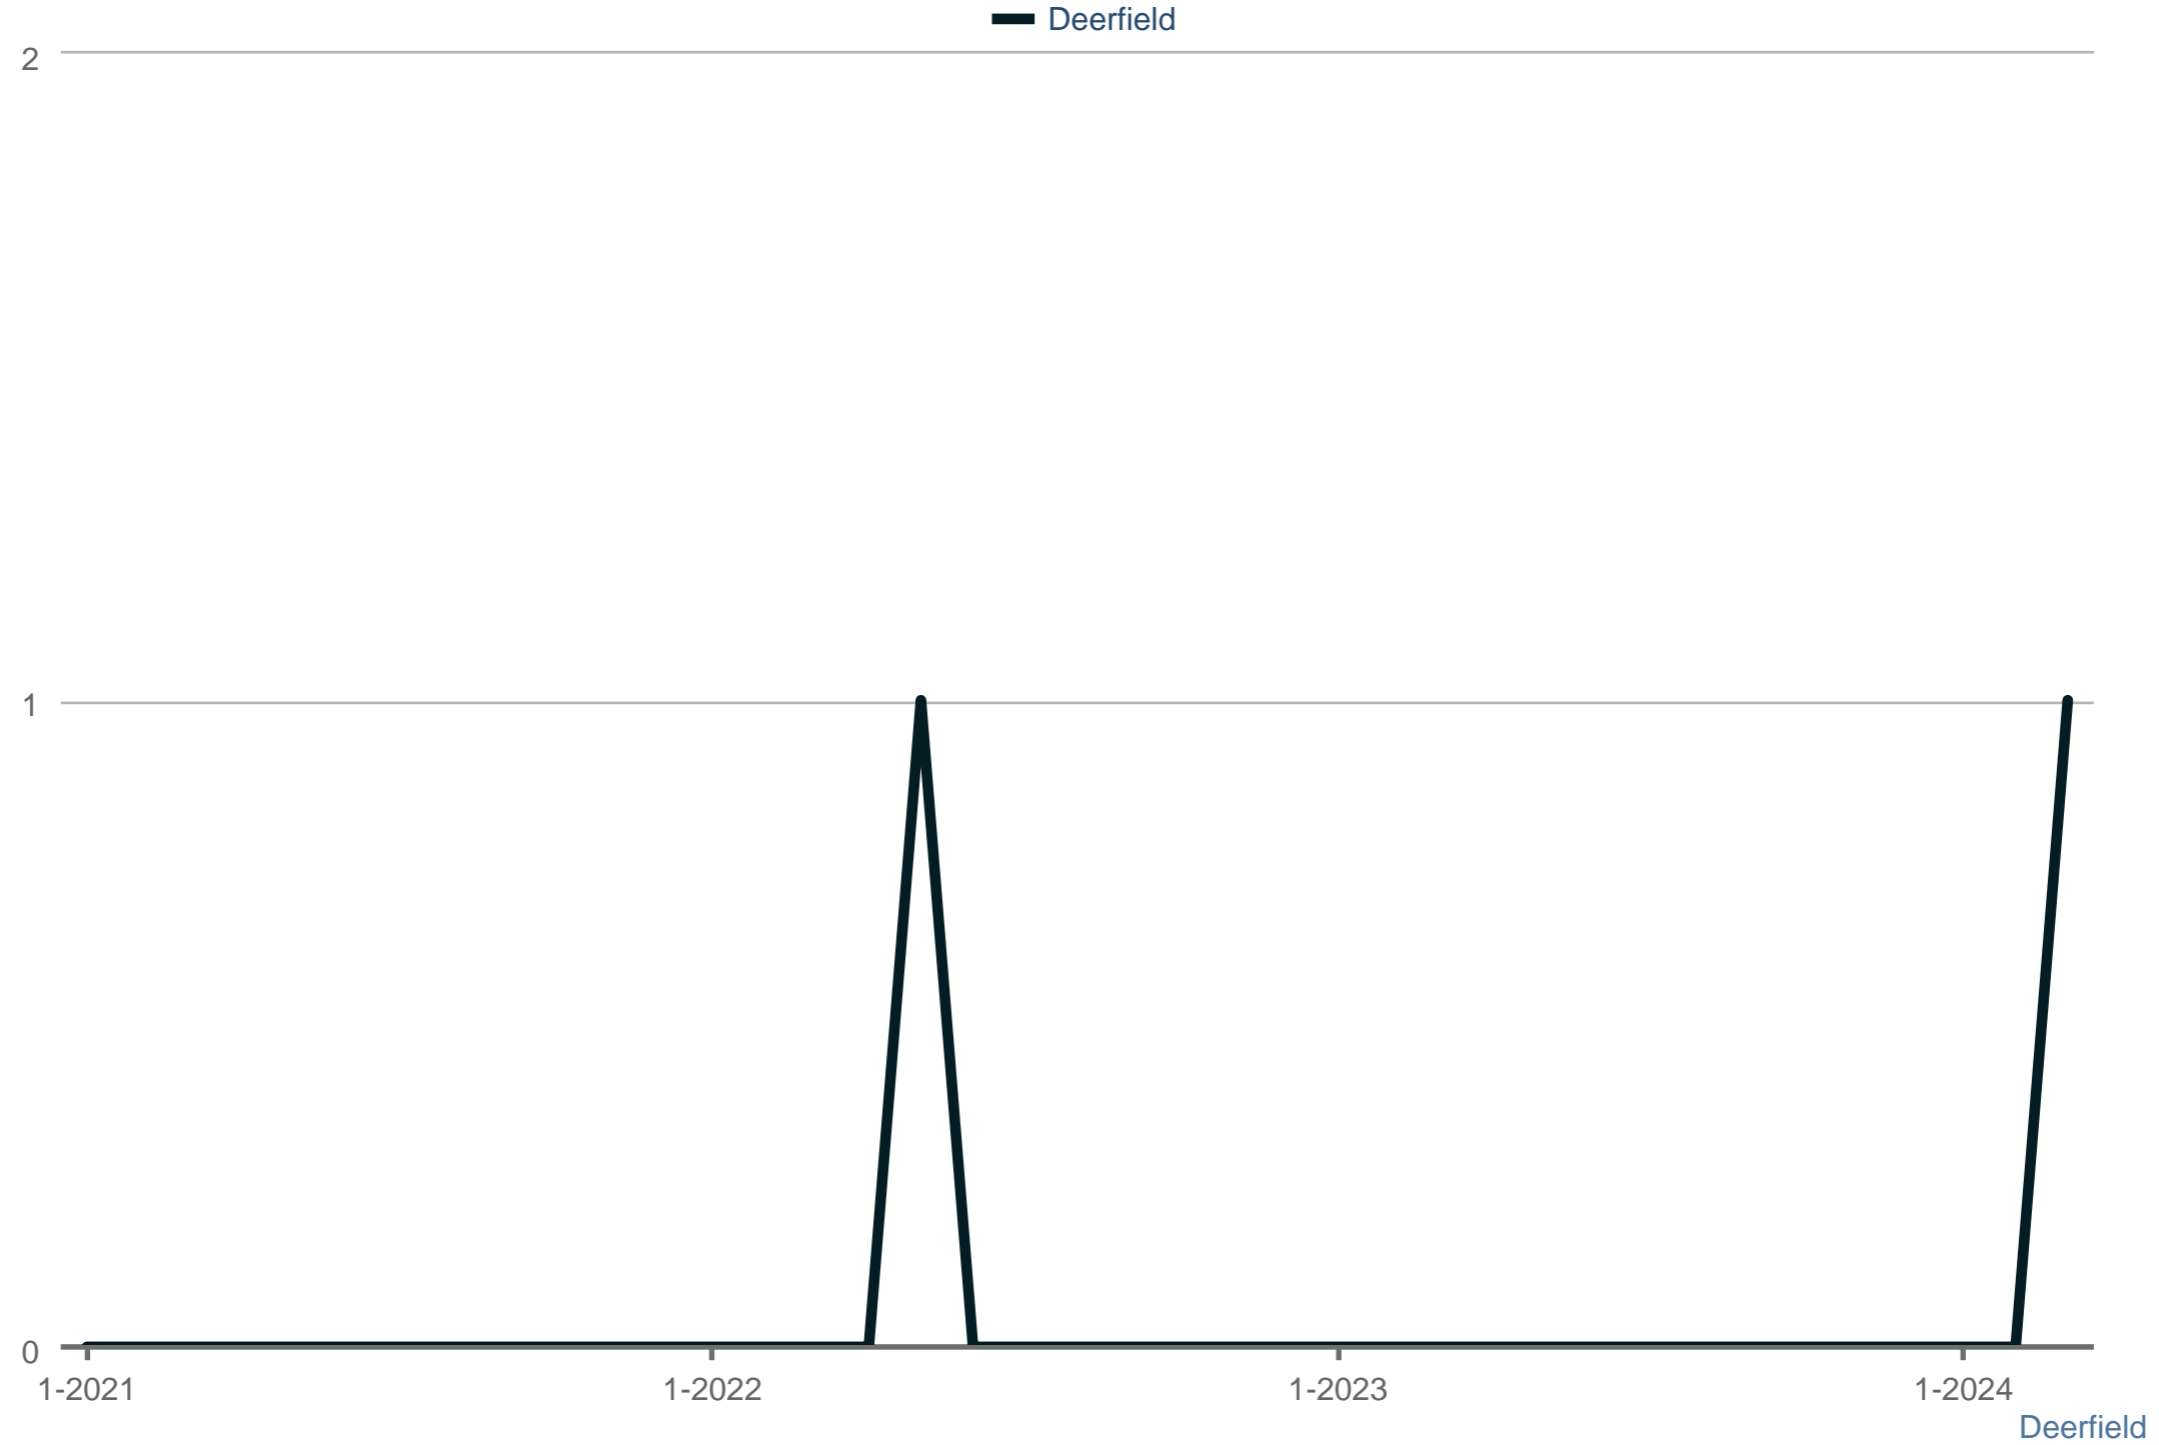

Closed Sales

Each data point is one month of activity. Data is from April 27, 2024.