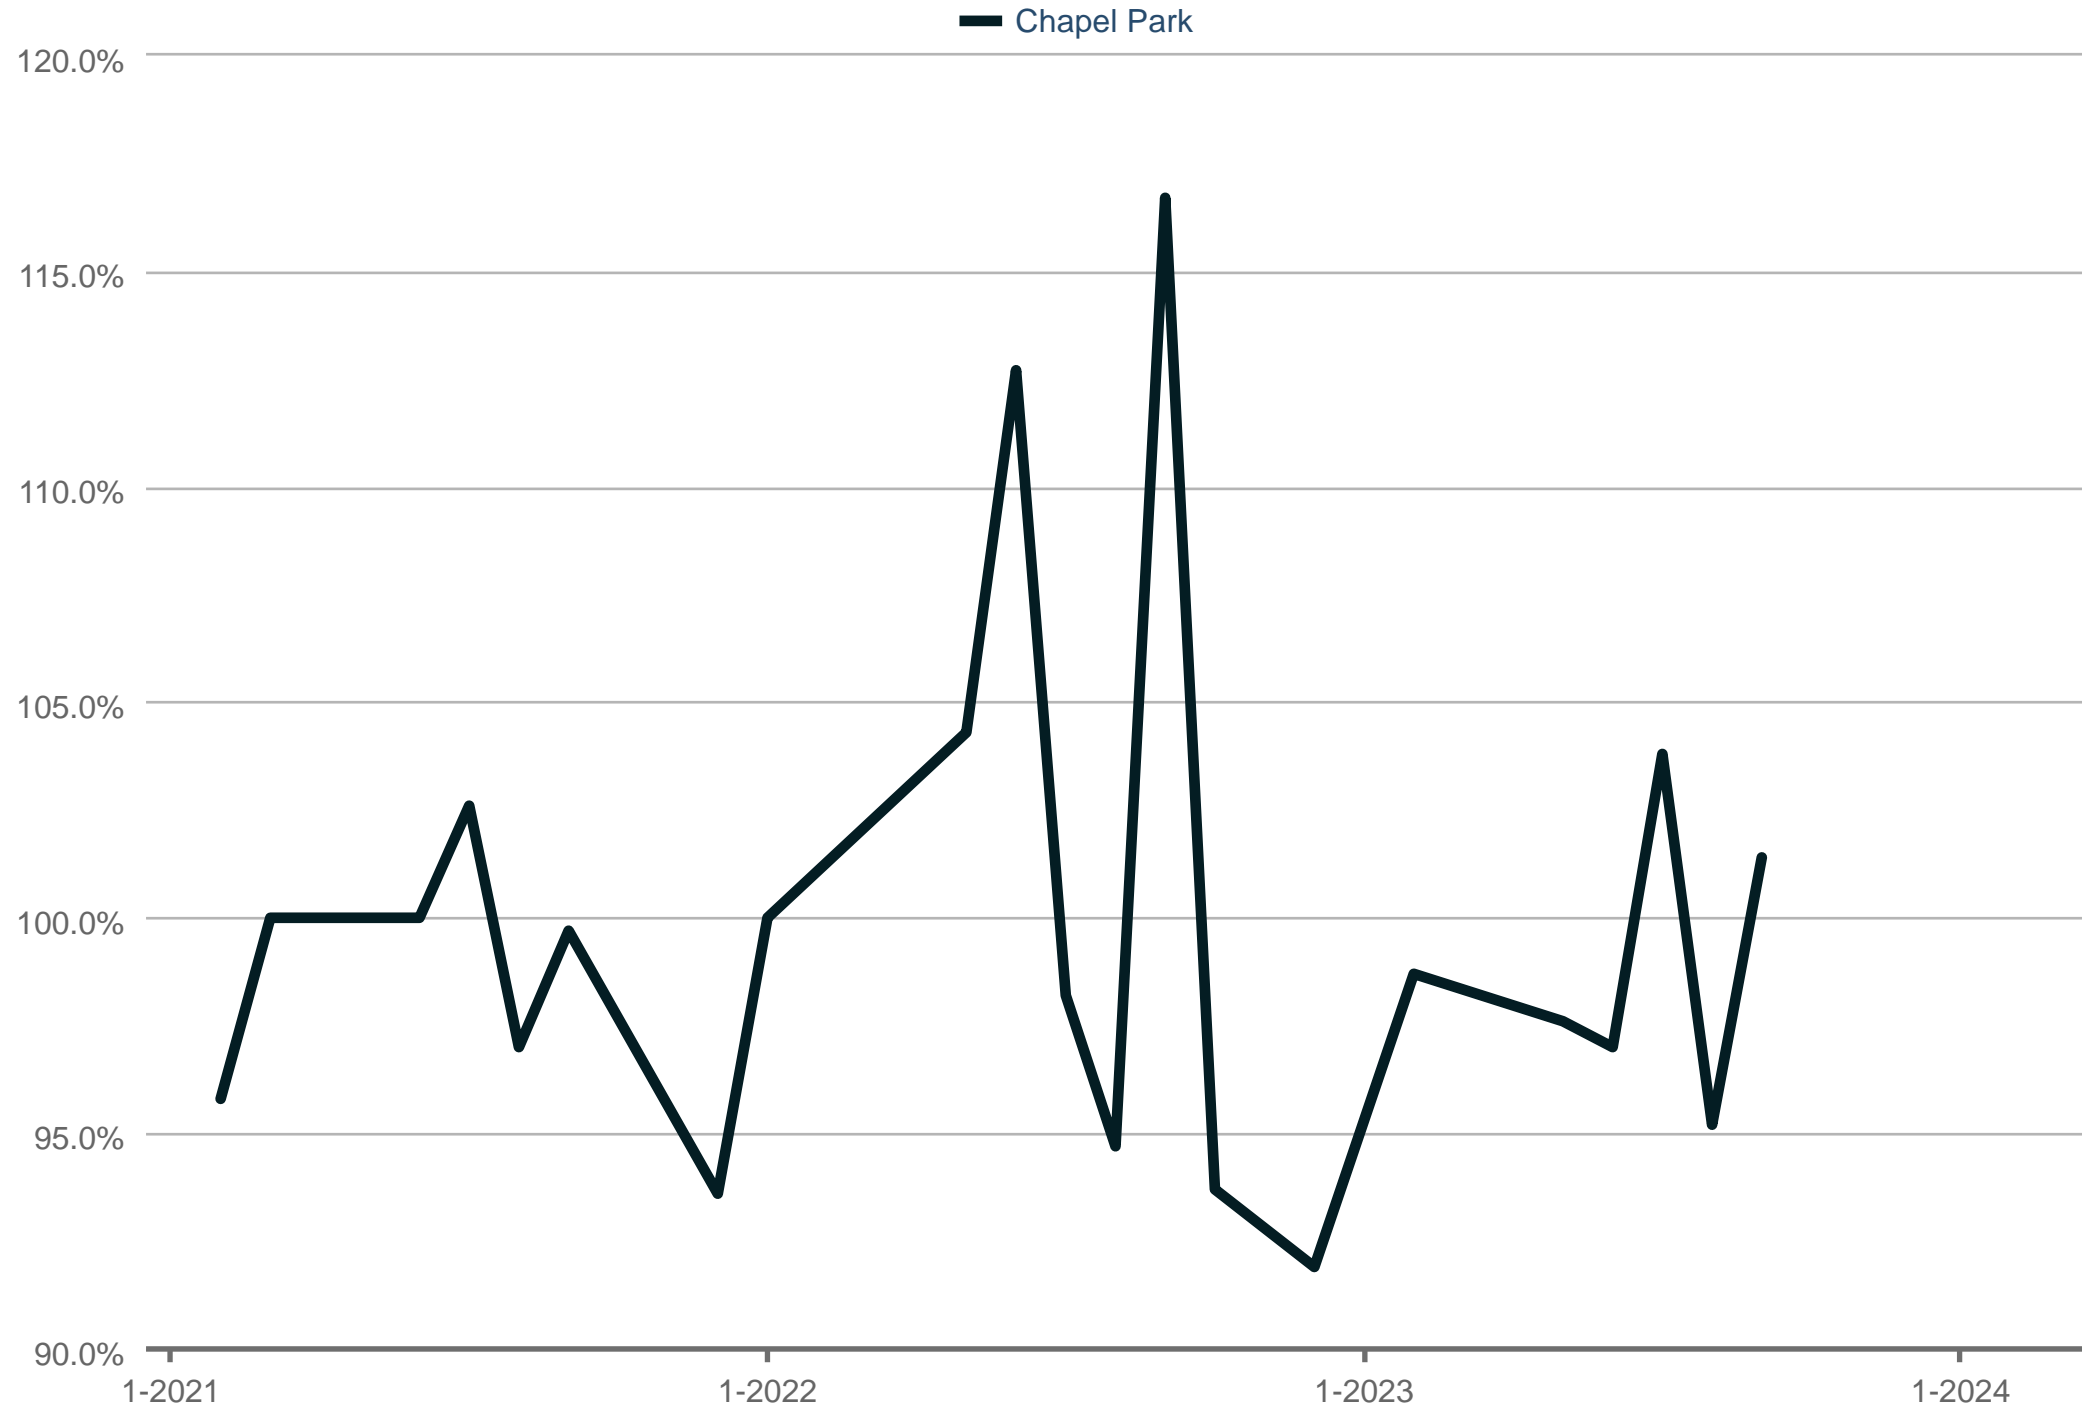

### Average Percent of Last List Price

Each data point is one month of activity. Data is from April 27, 2024.